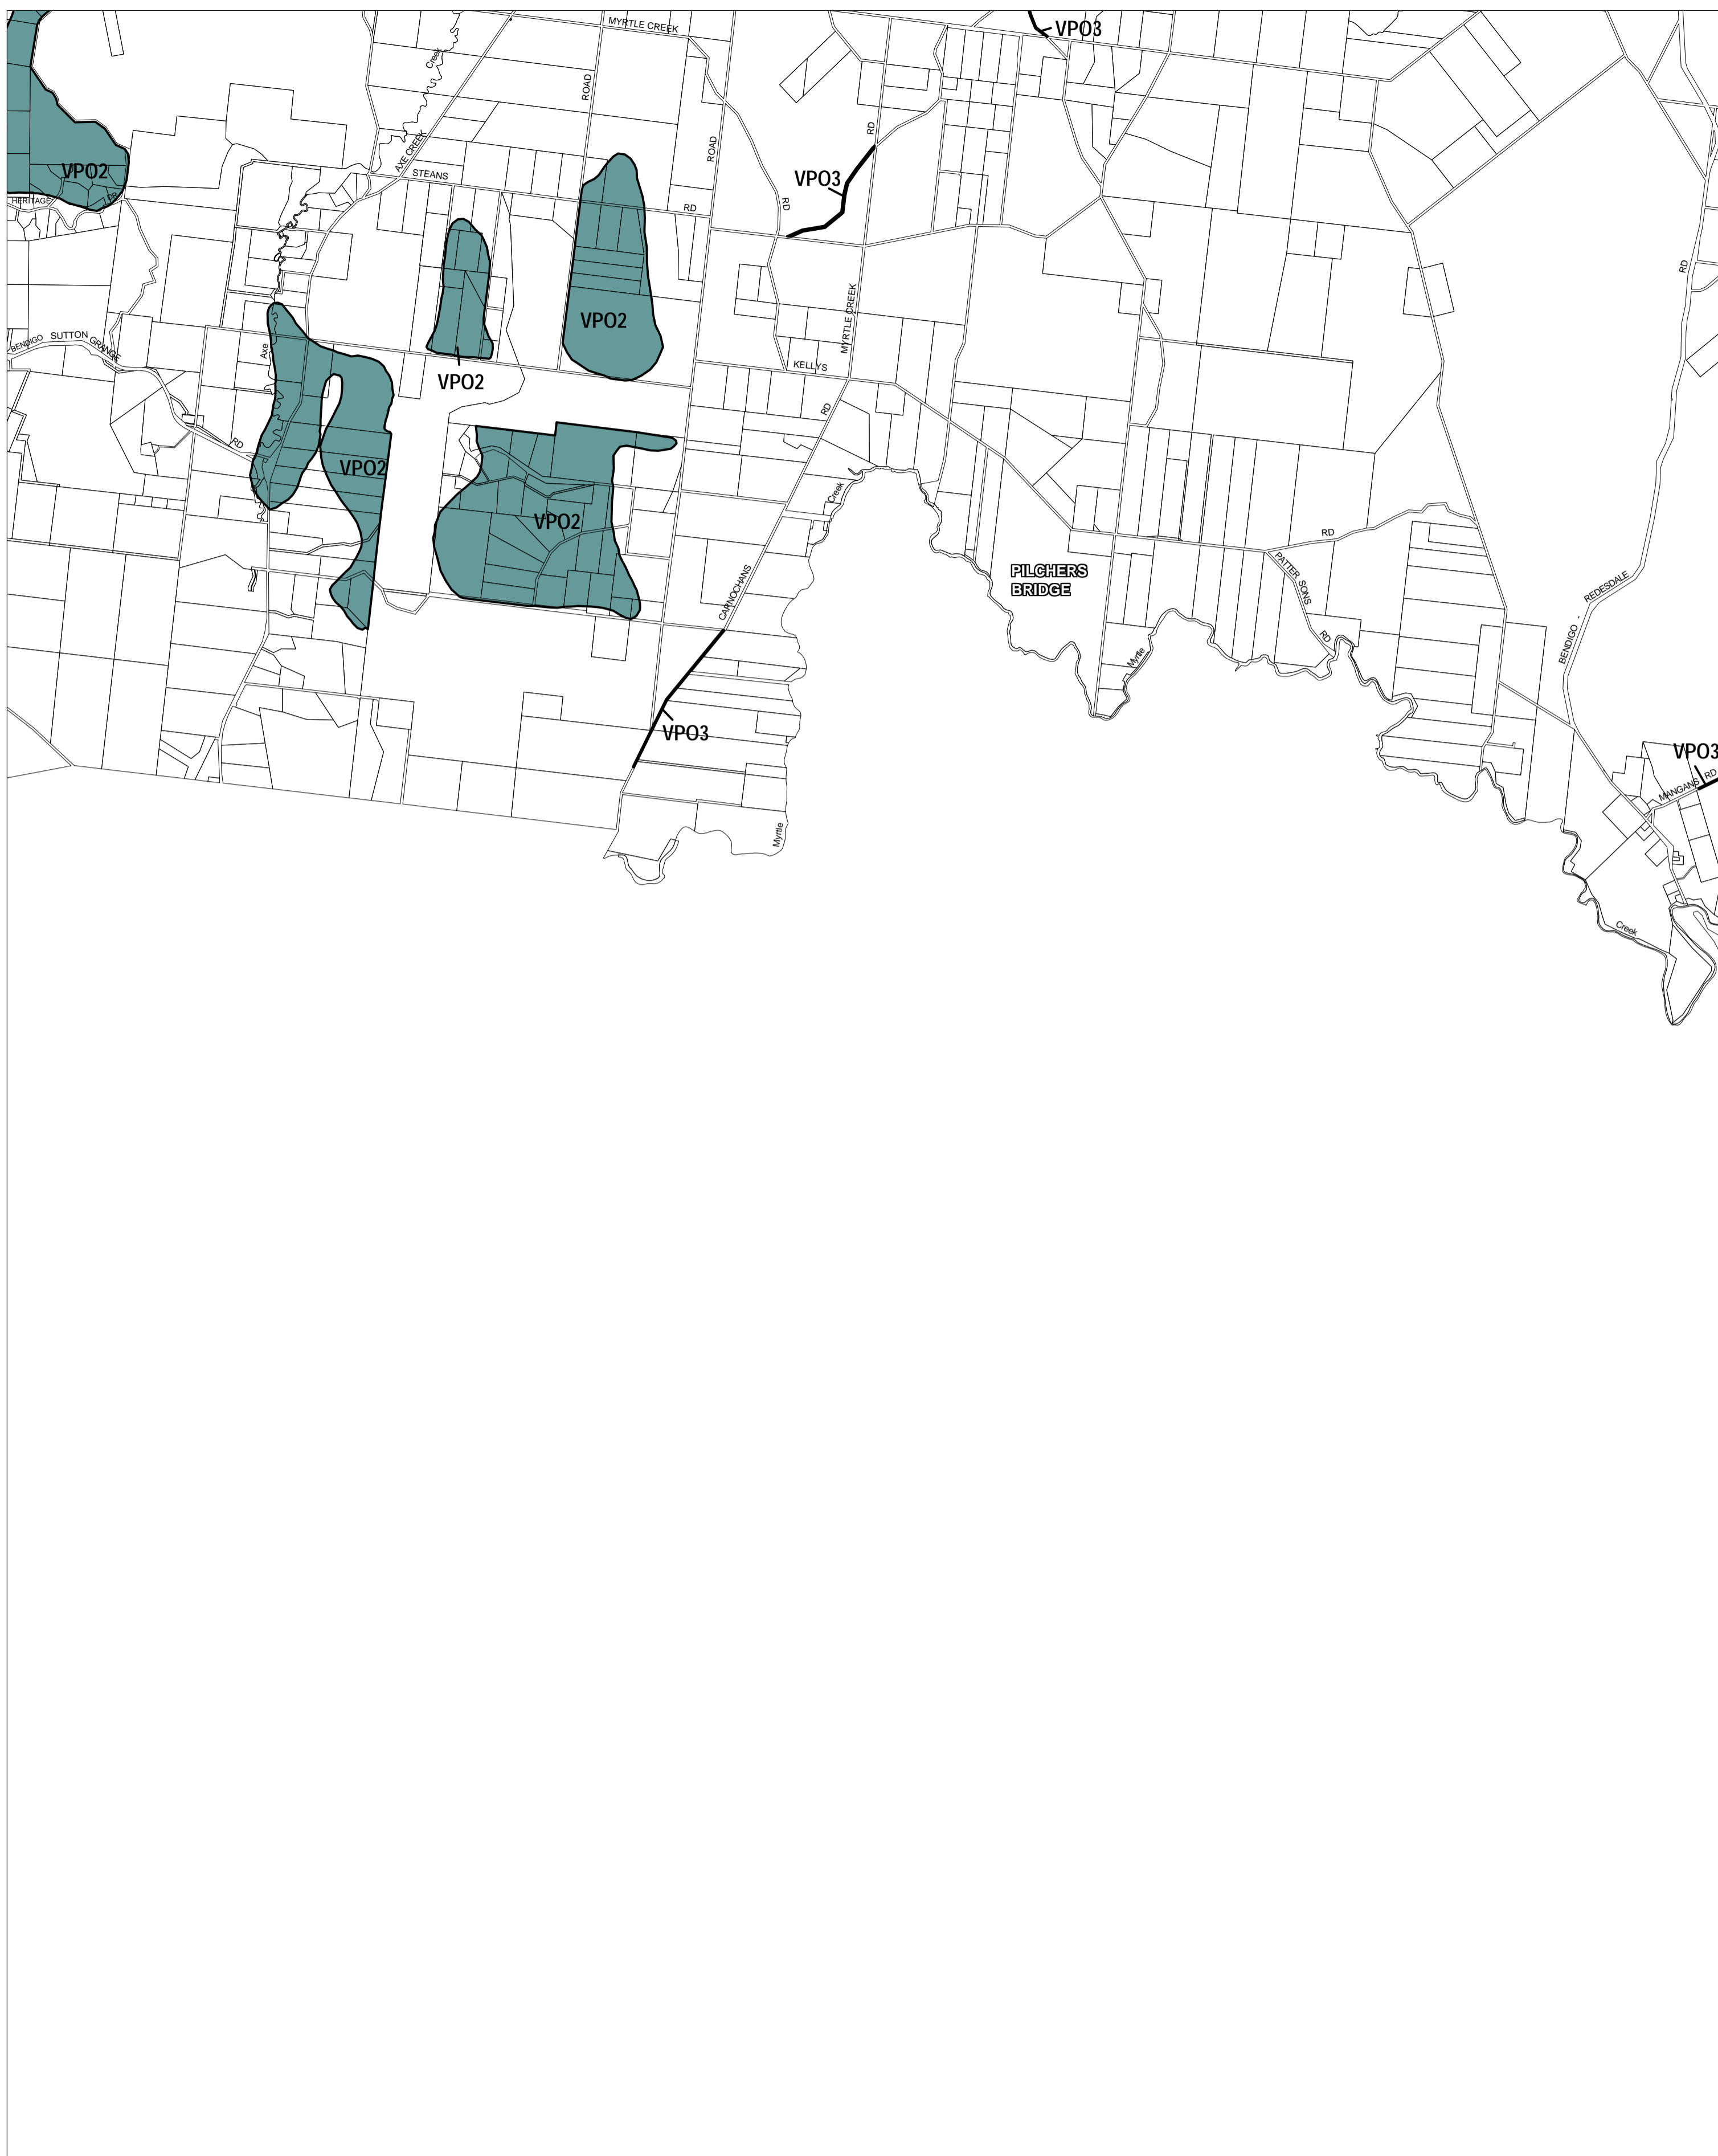

GREATER BENDIGO PLANNING SCHEME - LOCAL PROVISION

Overlays

- VPO2 Vegetation Protection Overlay - Schedule 2
- VPO3 Vegetation Protection Overlay - Schedule 3

AUSTRALIAN MAP GRID ZONE 55

Printed: 25/6/2007