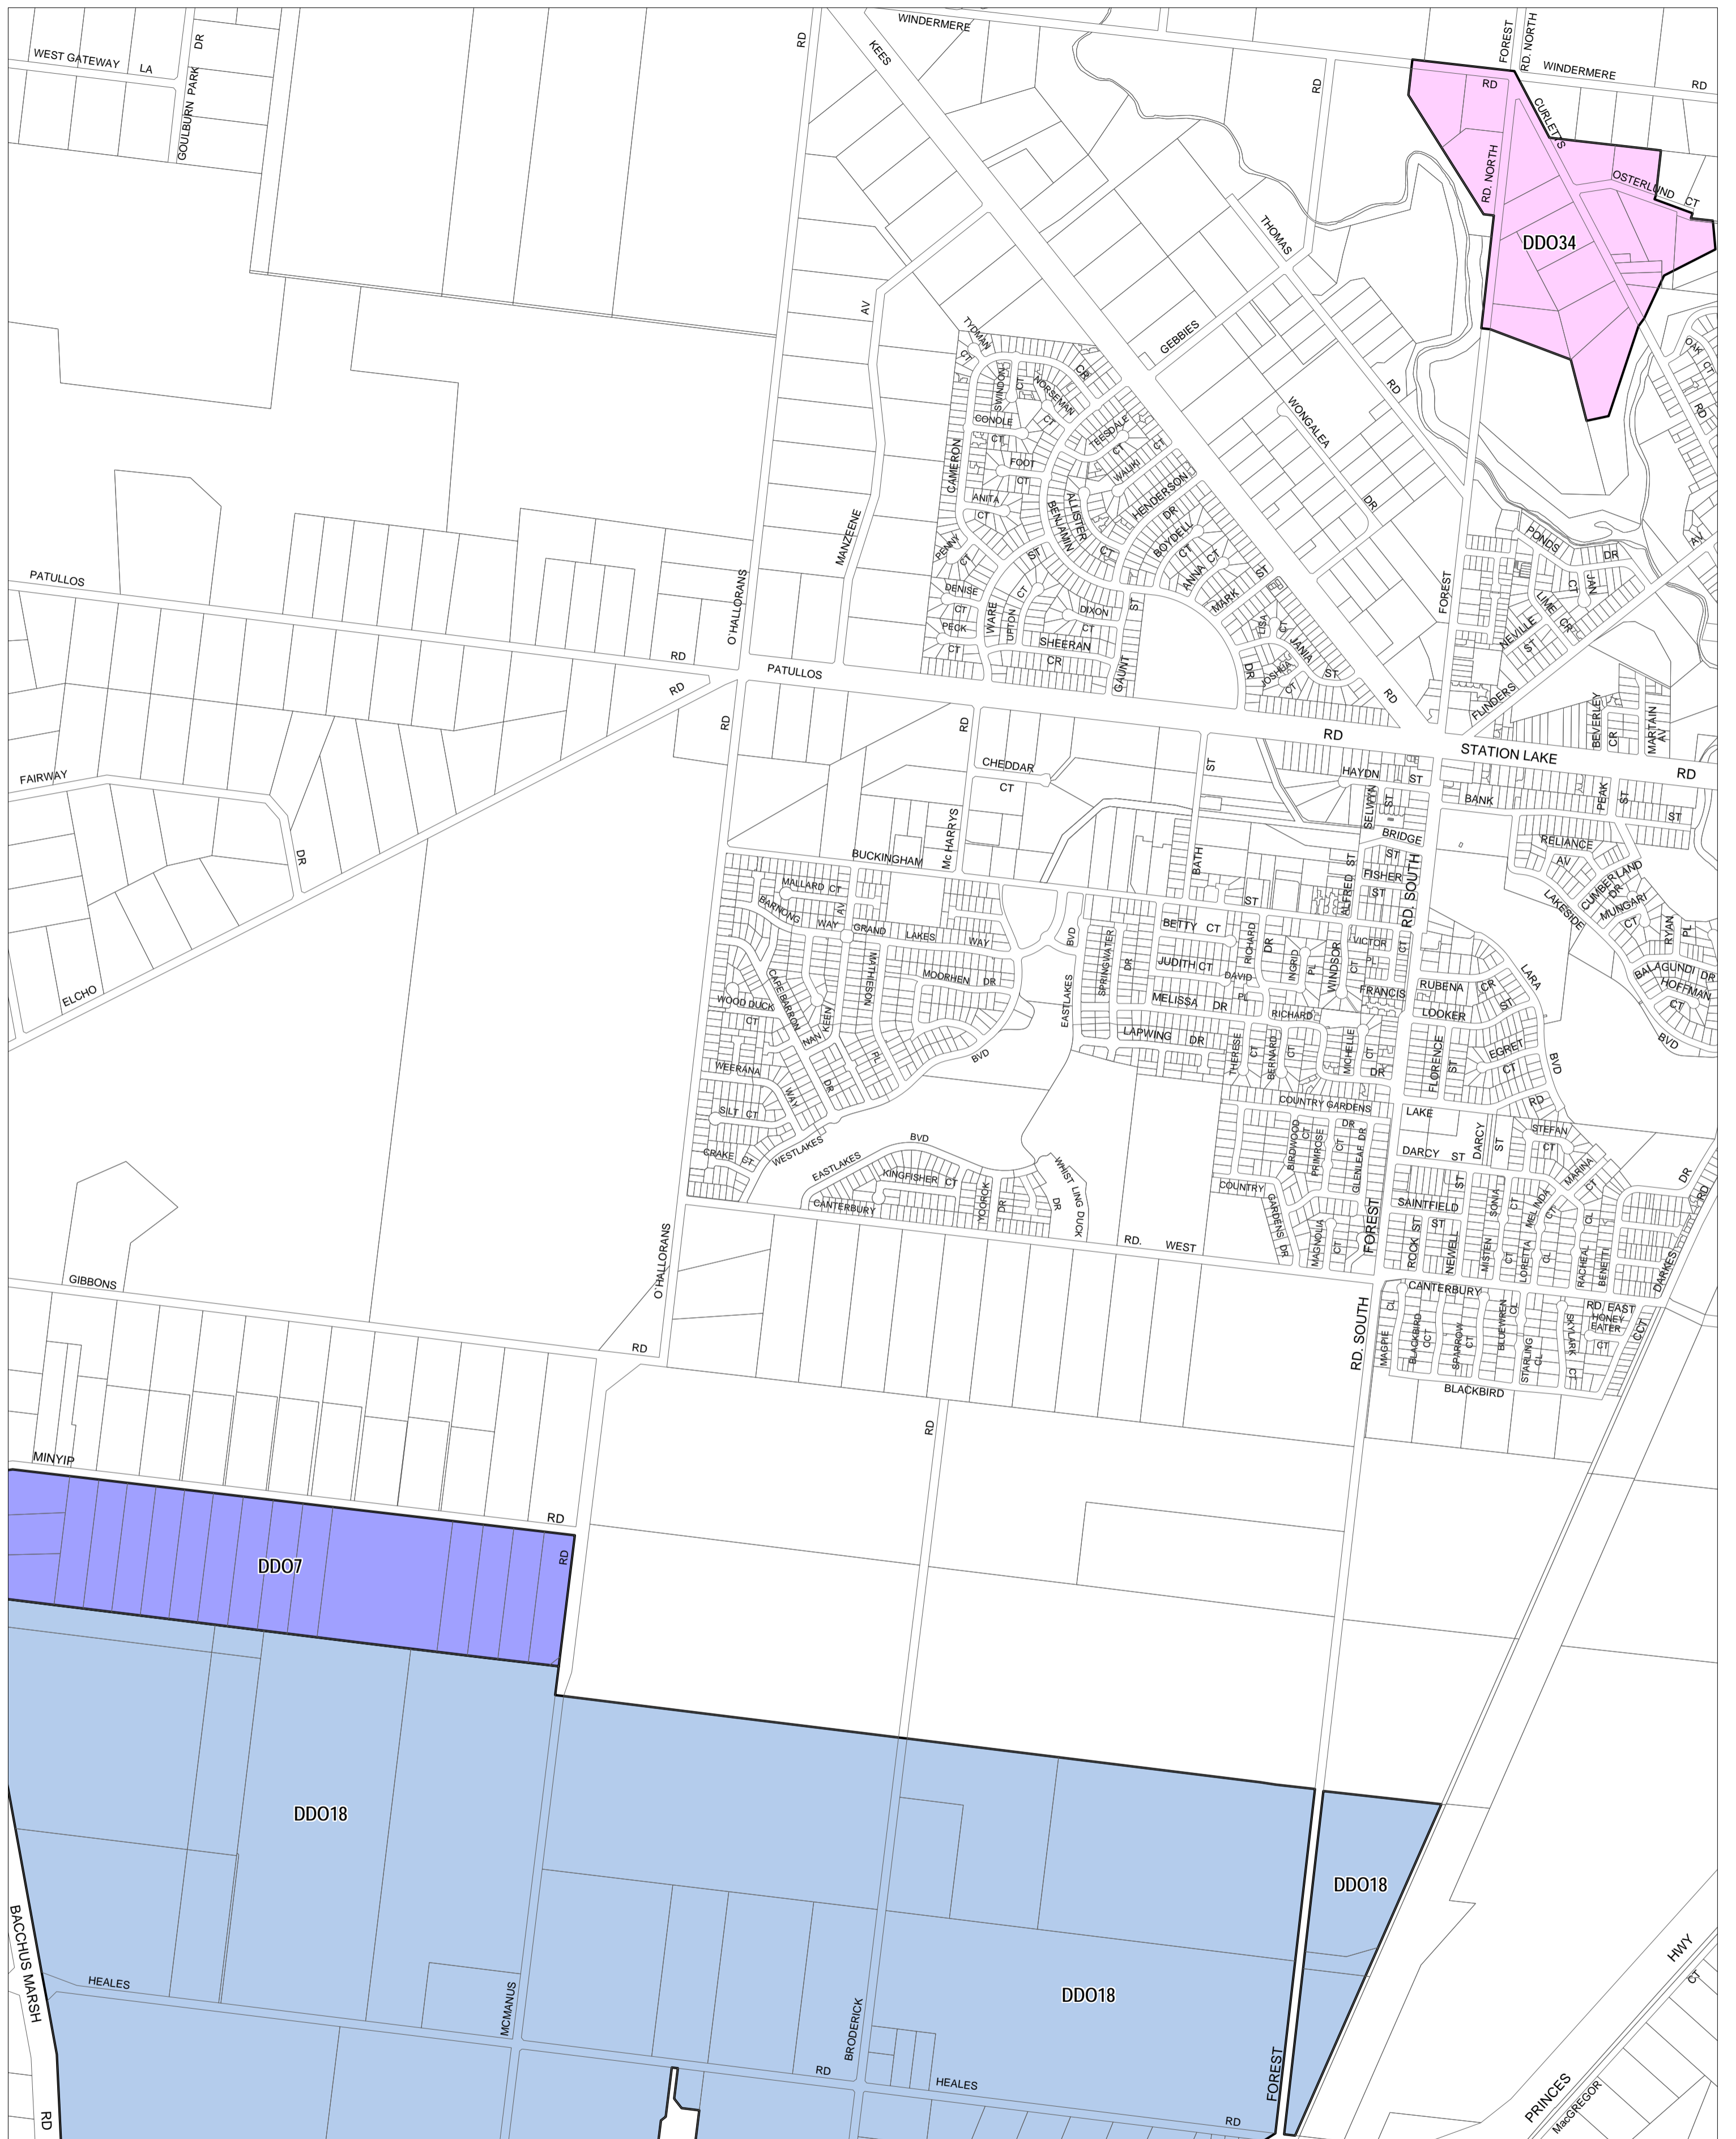

GREATER GEELONG PLANNING SCHEME - LOCAL PROVISION