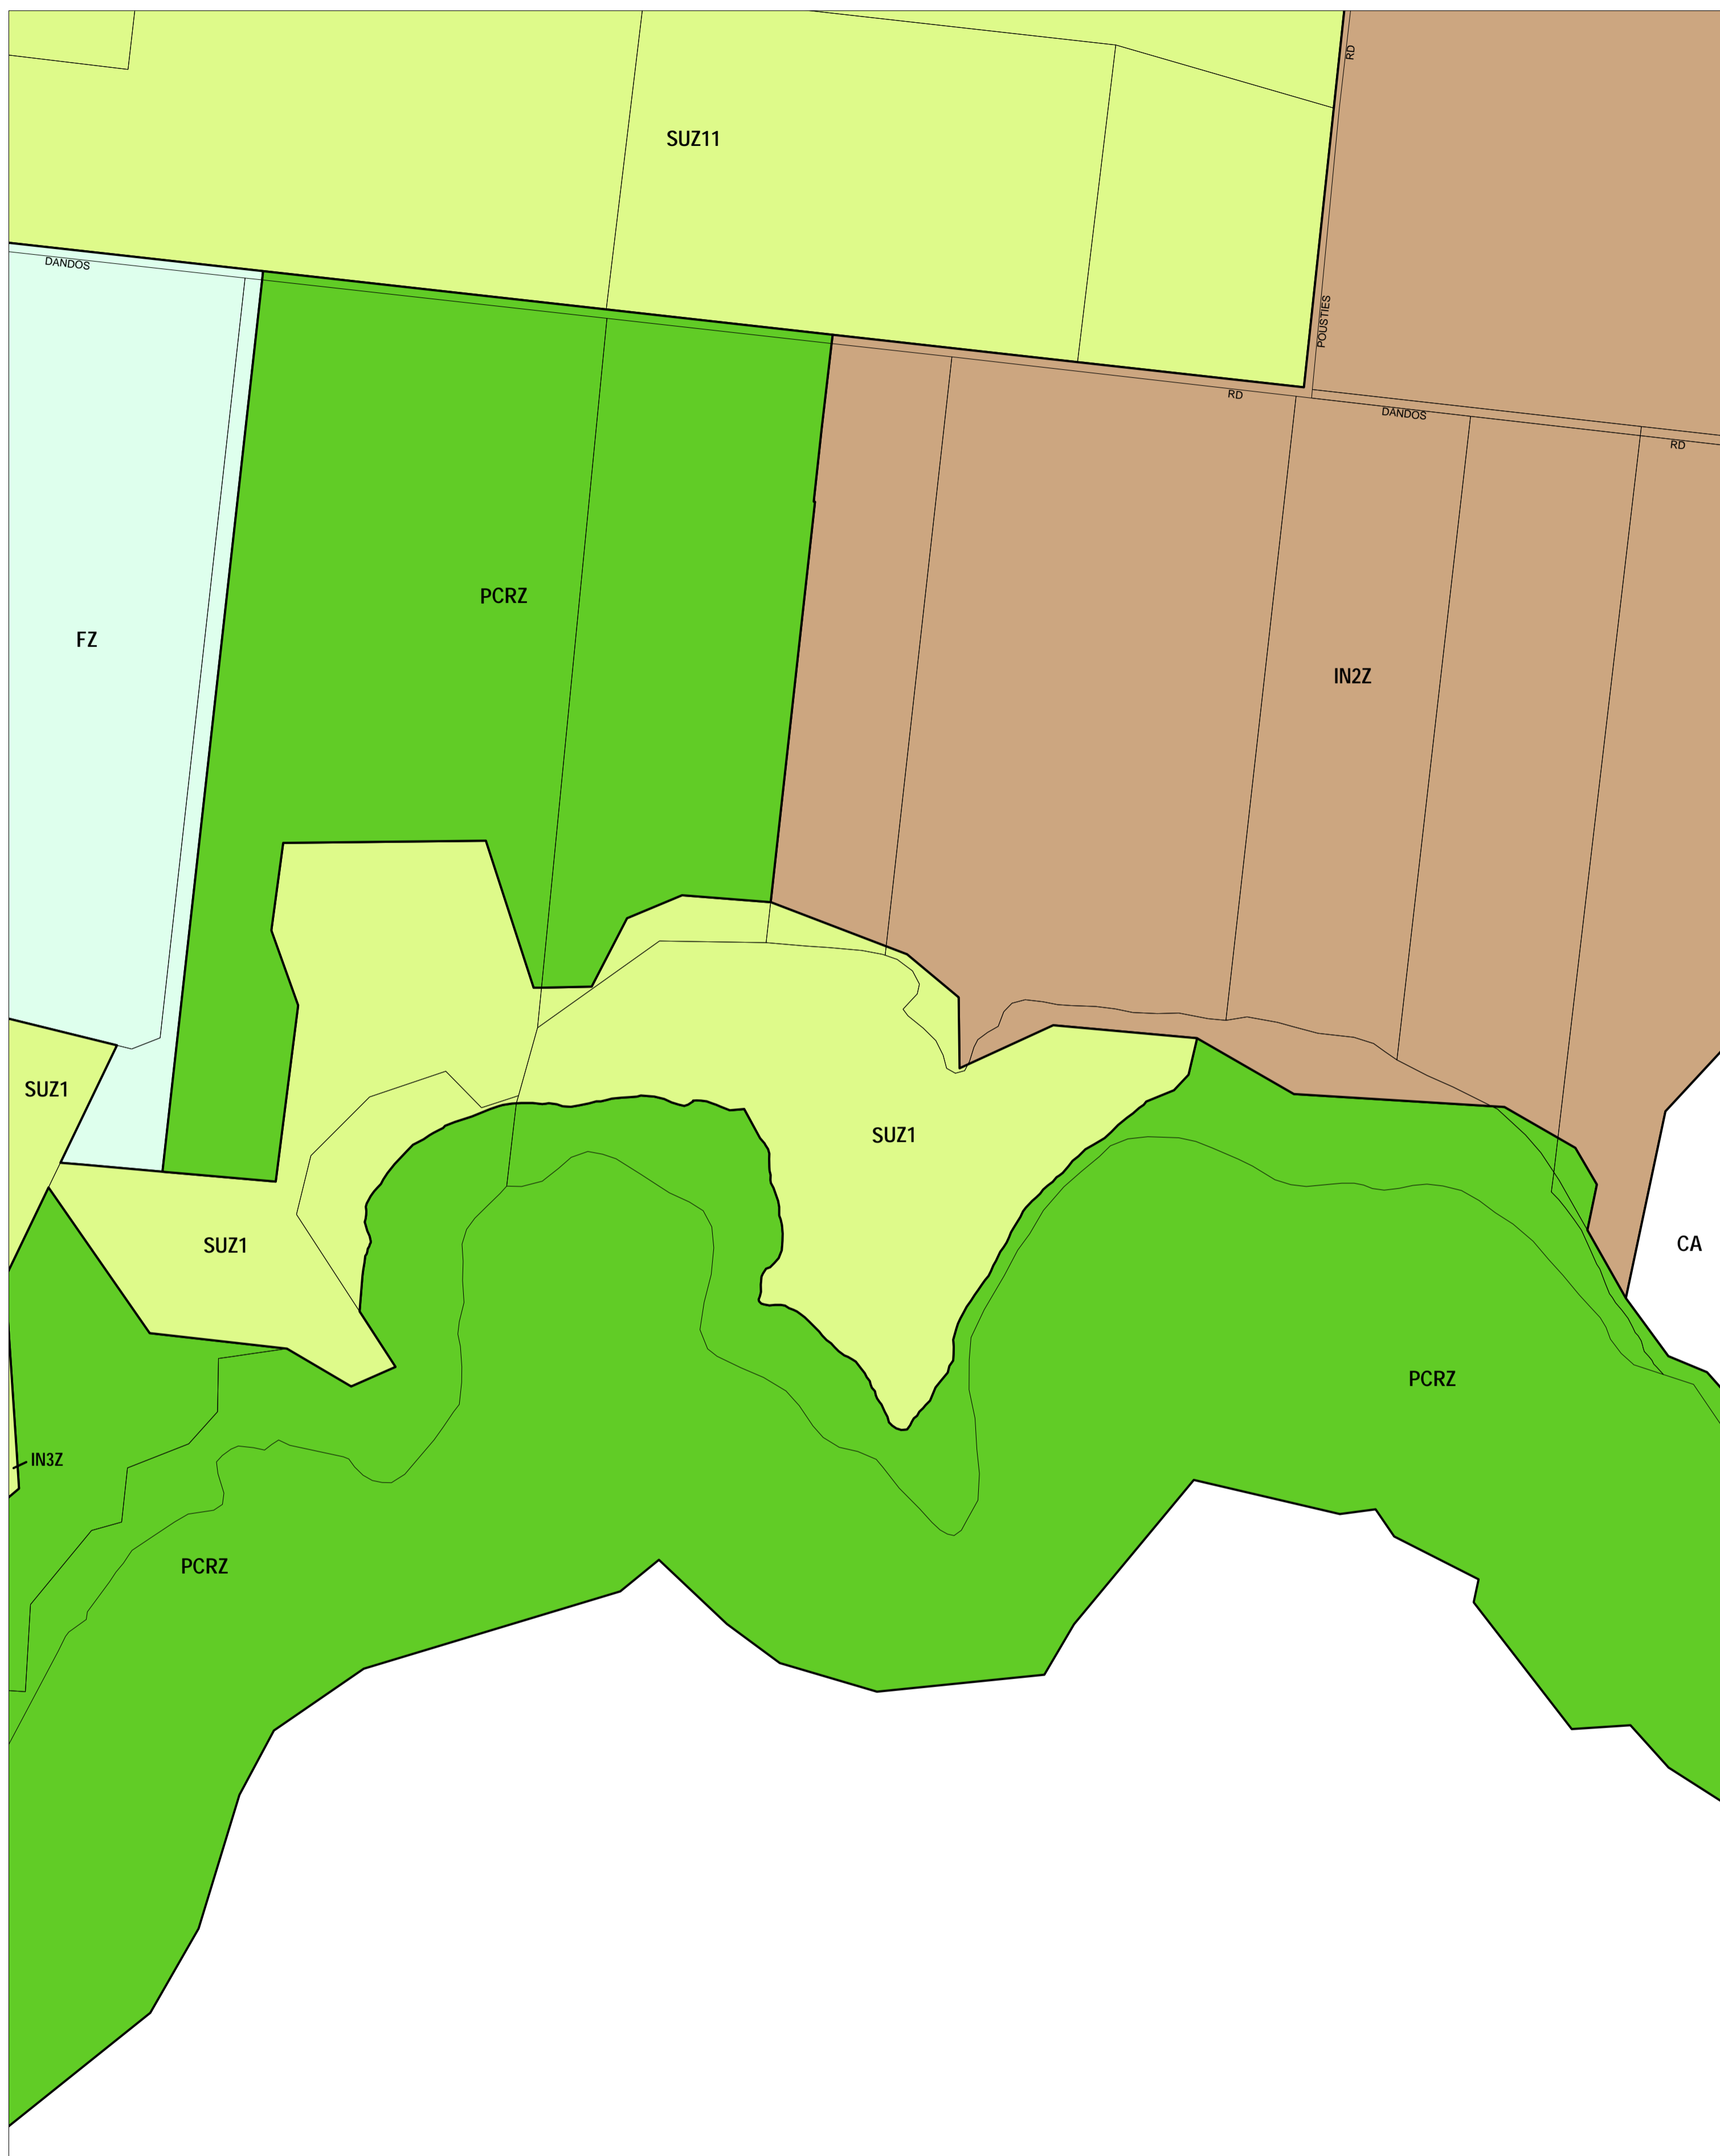

GREATER GEELONG PLANNING SCHEME - LOCAL PROVISION

AUSTRALIAN MAP GRID ZONE 55

Printed: 15/6/2007

AMENDMENT C130

ZONES

MAP No 28