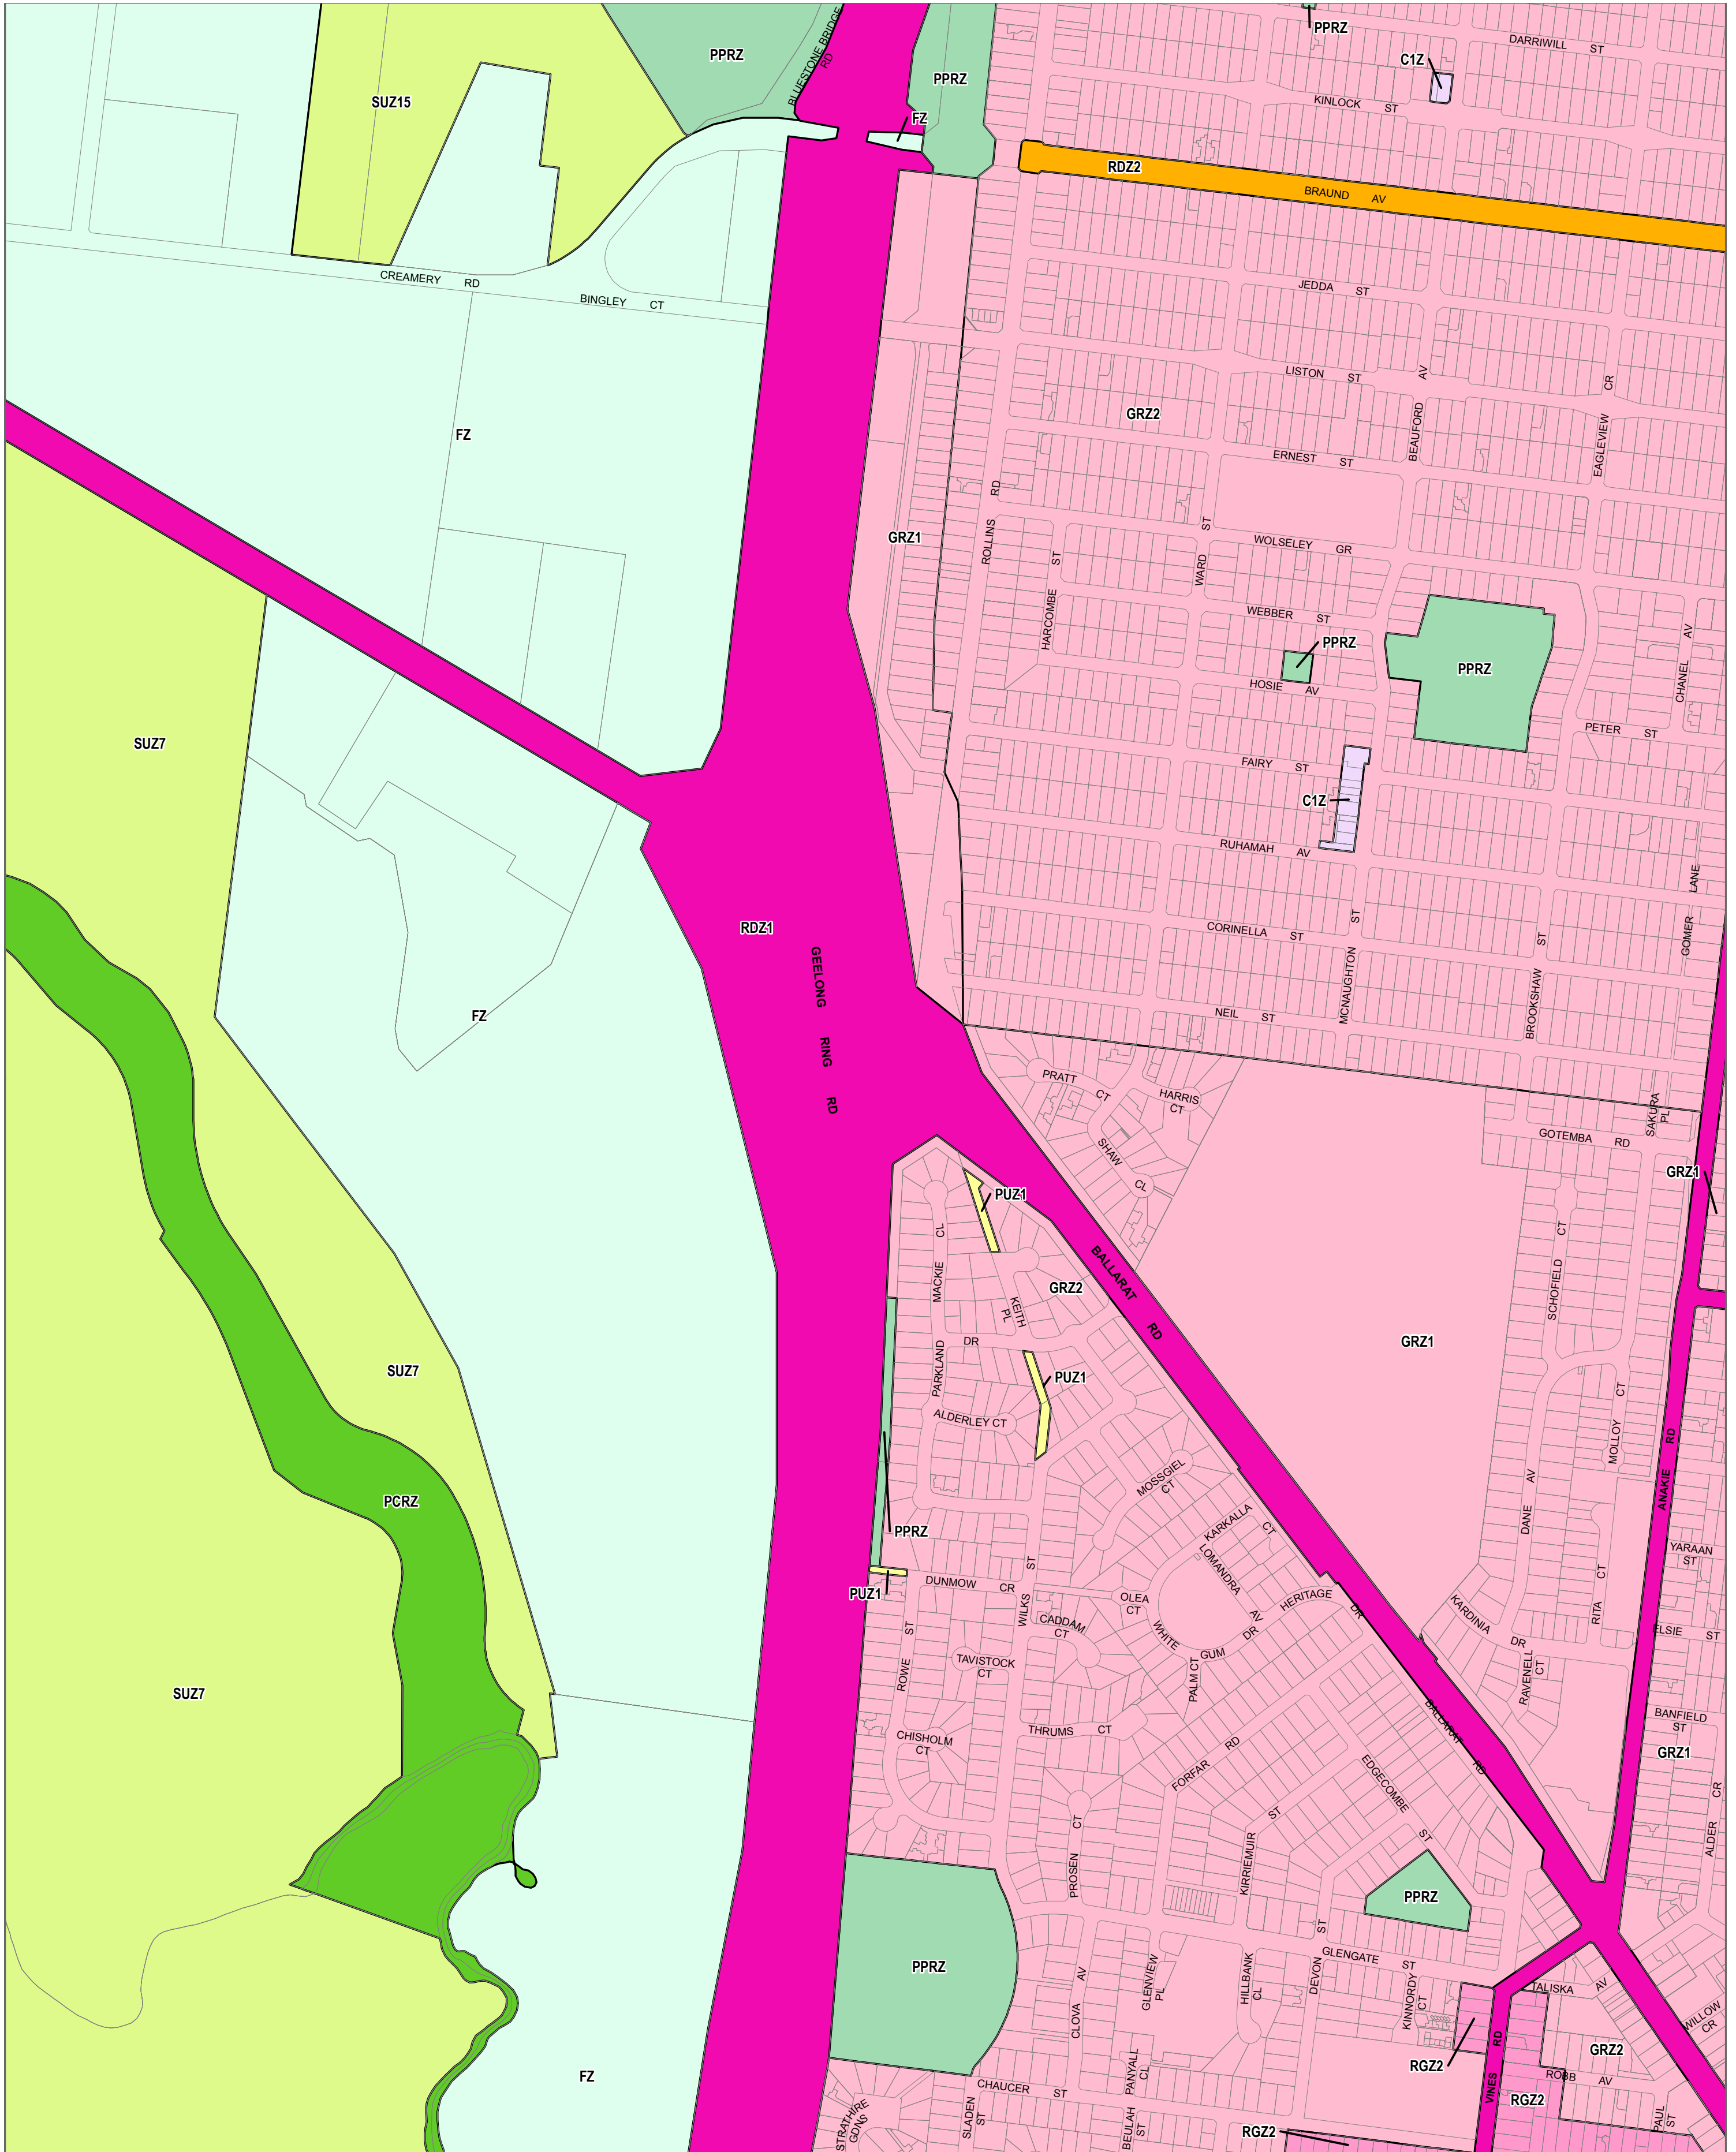

# GREATER GEELONG PLANNING SCHEME - LOCAL PROVISION

LEGEND	
	C1Z - Commercial 1 Zone
	FZ - Farming Zone
	GRZ - General Residential Zone
	PPRZ - Public Park and Recreation Zone
	SUZ - Special Use Zone
	PUZ1 - Public Use Zone - Service and Utility
	RDZ1 - Road Zone - Category 1
	RDZ2 - Road Zone - Category 2
	RGZ - Residential Growth Zone
	Municipal Boundary

© The State of Victoria Department of Environment, Land, Water and Planning 2018

0 225 450  
 Meters  
 Australian Map Grid Zone 55

**NORTH**  
 Planning Group  
**AMENDMENT C386GEE**  
 Printed: 12/04/2019

**VICTORIA** State Government  
 Environment, Land, Water and Planning