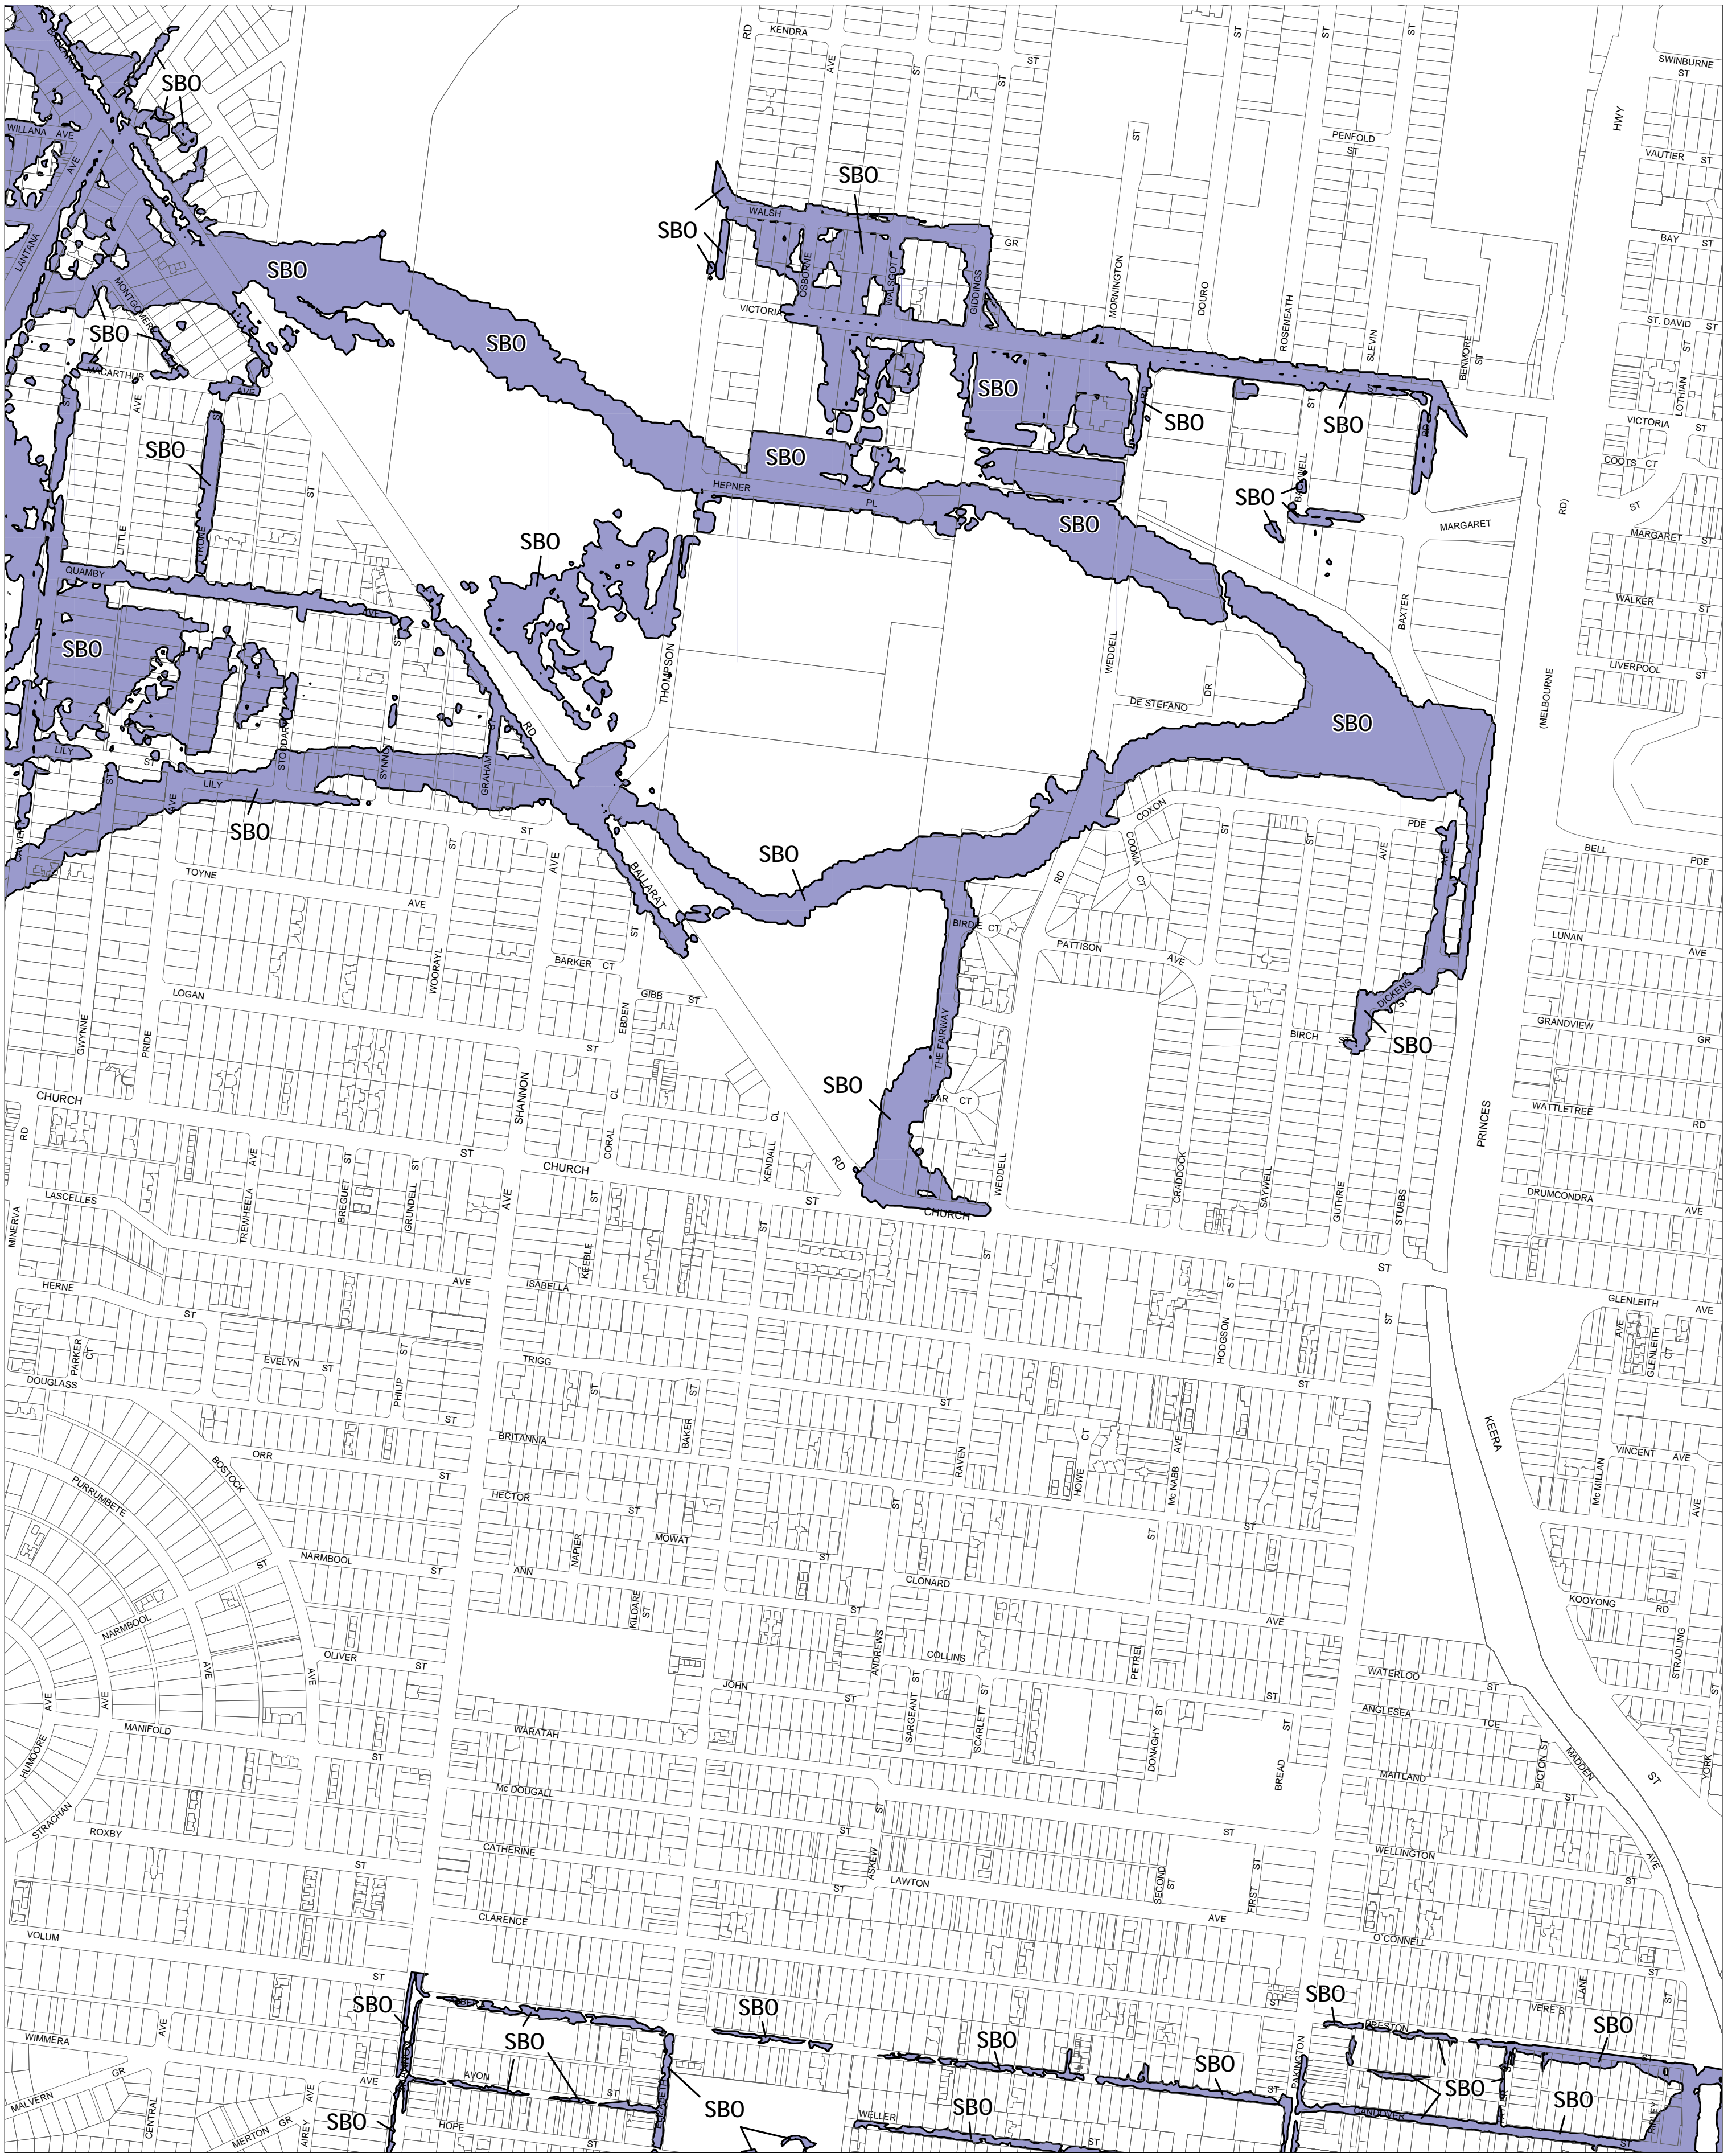

GREATER GEELONG PLANNING SCHEME - LOCAL PROVISION

Overlays

SBO Special Building Overlay

INDEX TO ADJOINING METRIC SERIES MAP

1	2	3	4
5	6	7	8
9	10	11	12
13	14	15	16
17	18	19	20
21	22	23	24
25	26	27	28
29	30	31	32
33	34	35	36
37	38	39	40
41	42	43	44
45	46	47	48
49	50	51	52
53	54	55	56
57	58	59	60
61	62	63	64
65	66	67	68
69	70	71	72
73	74	75	76
77	78	79	80
81	82	83	84
85	86	87	88
89	90	91	92

Printed: 18/11/2011

AMENDMENT C127 PT.2