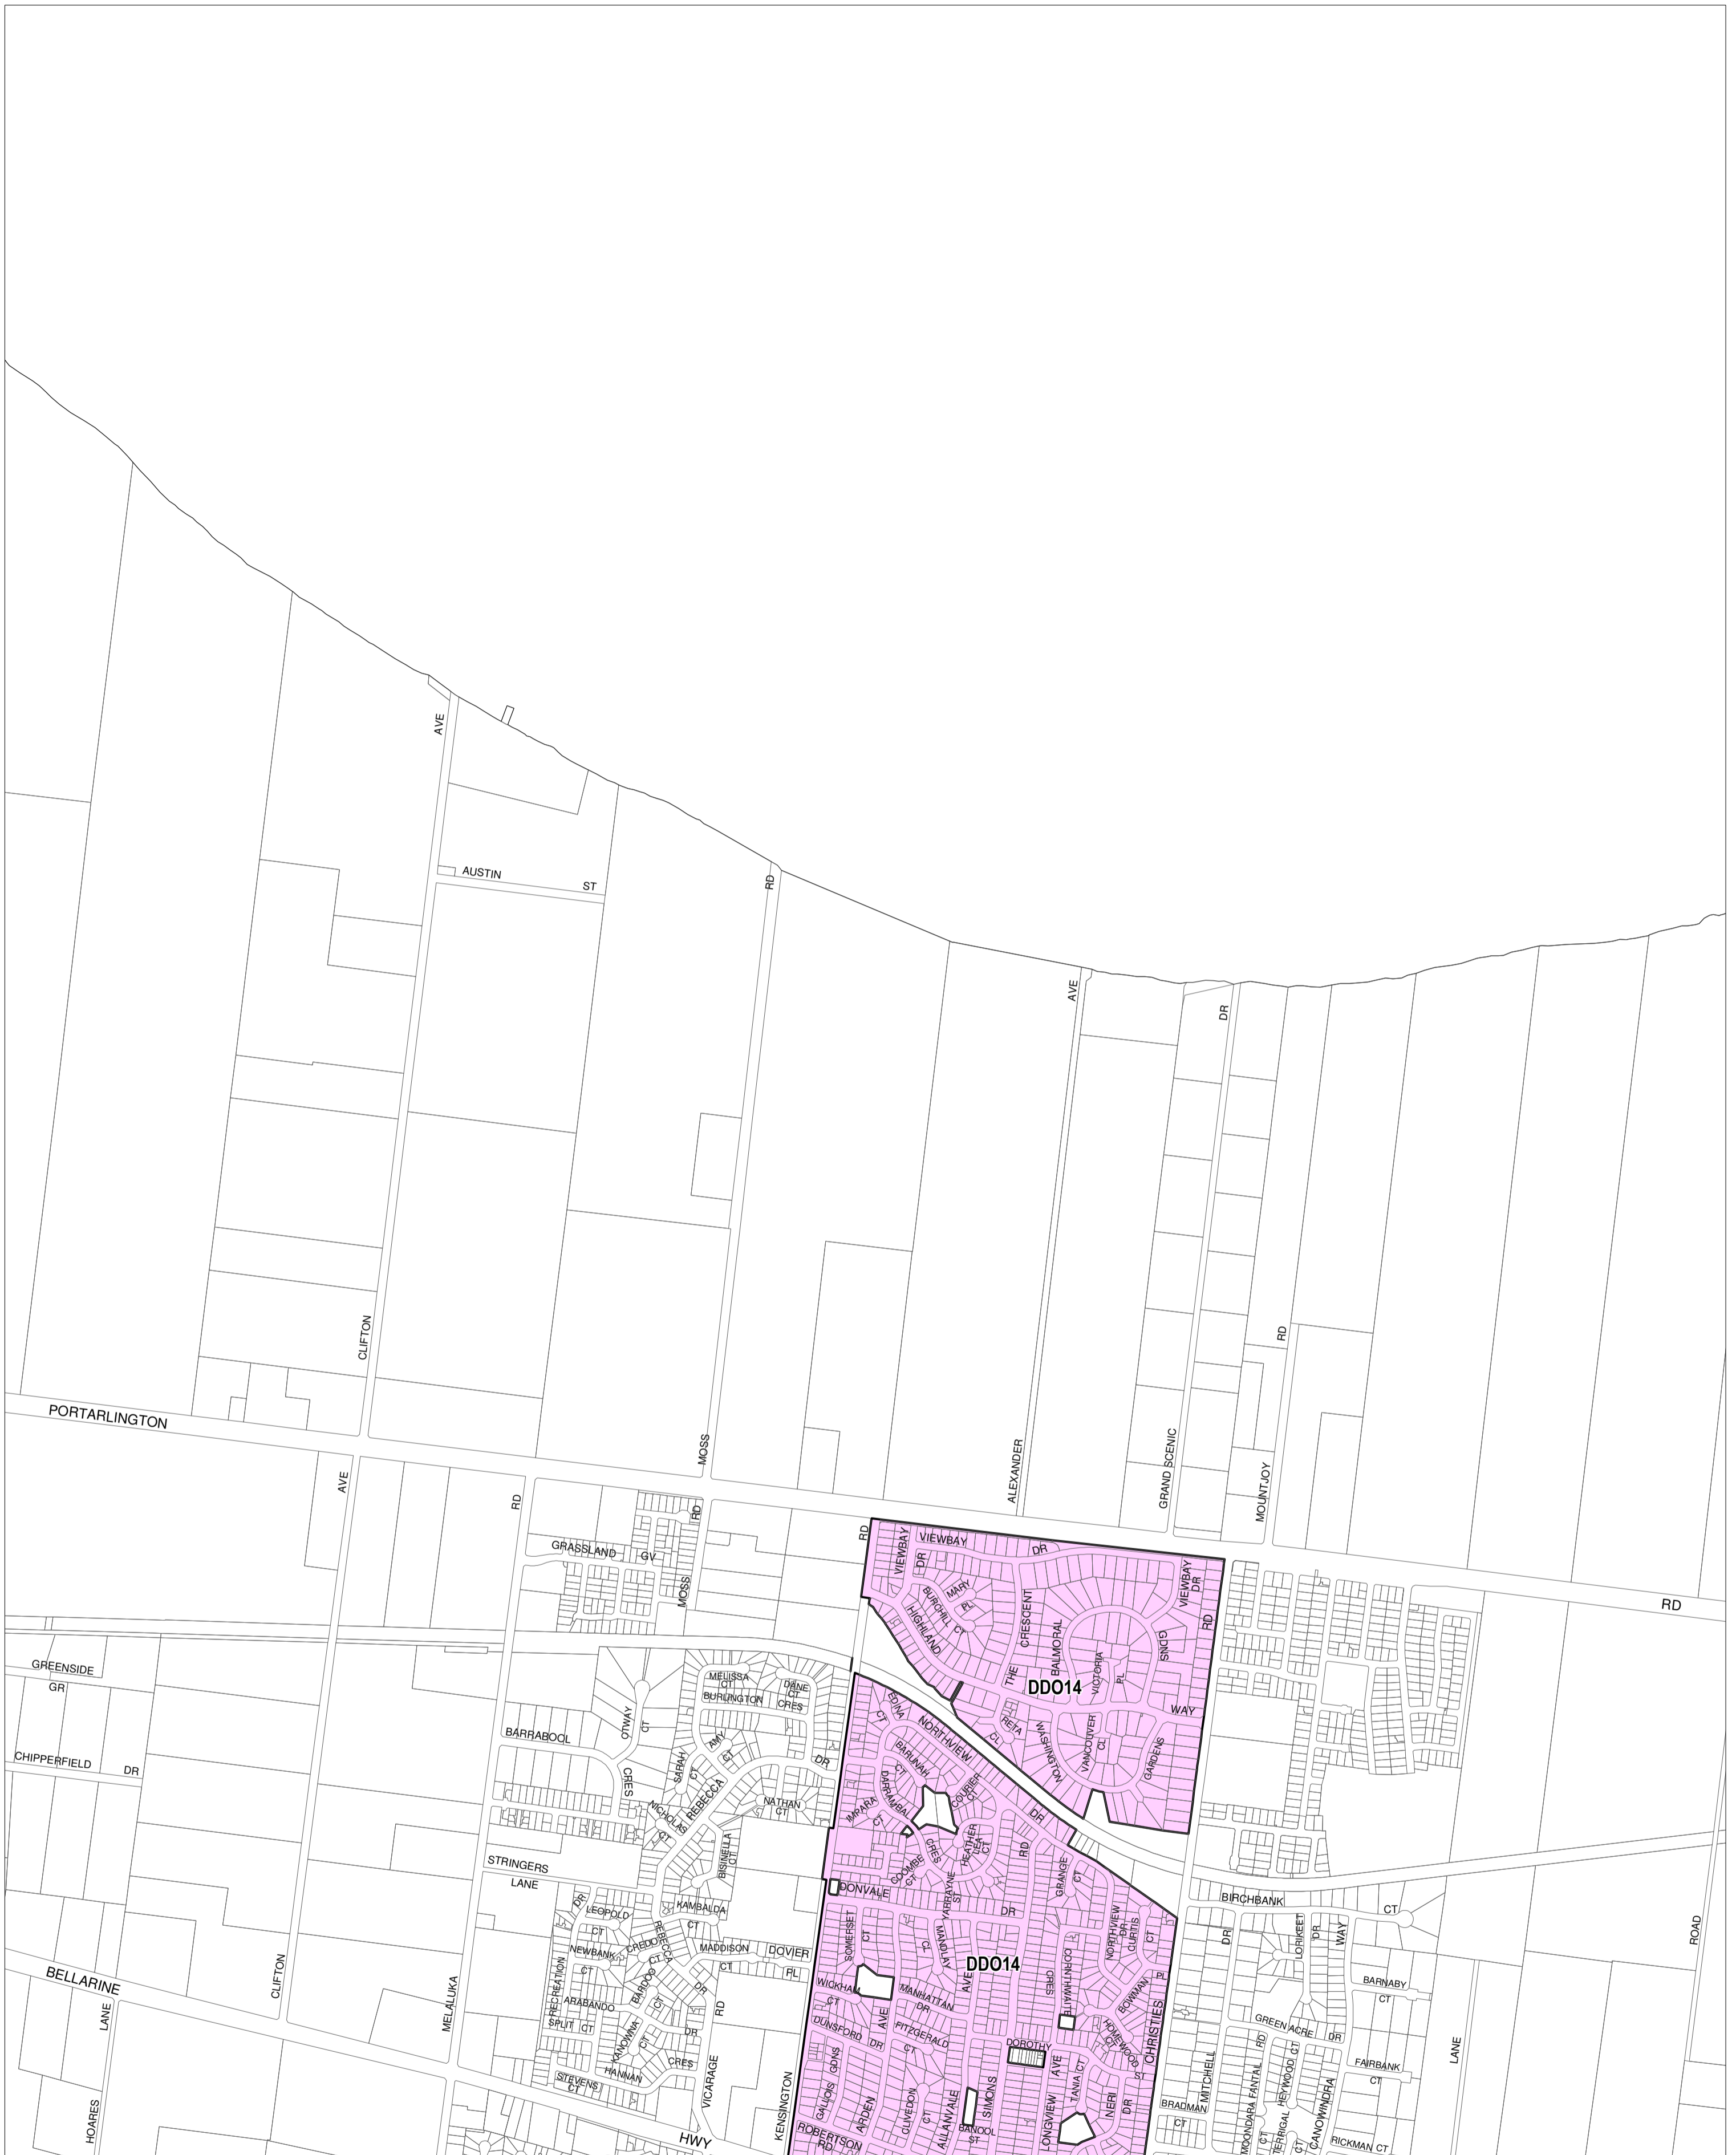

GREATER GEELONG PLANNING SCHEME - LOCAL PROVISION

Overlays
00014 Design And Development Overlay - Schedule 14

INDEX TO ADJOINING METRIC SERIES MAP

	2	3	4
5	6	7	8
9	10	11	12
13	14	15	16
17	18	19	20
21	22	23	24
25	26	27	28
29	30	31	32
33	34	35	36
37	38	39	40
41	42	43	44
45	46	47	48
49	50	51	52
53	54	55	56
57	58	59	60
61	62	63	64
65	66	67	68
69	70	71	72
73	74	75	76
77	78	79	80
81	82	83	84
85	86	87	88
89	90	91	92

Printed: 13/7/2012

AMENDMENT C245