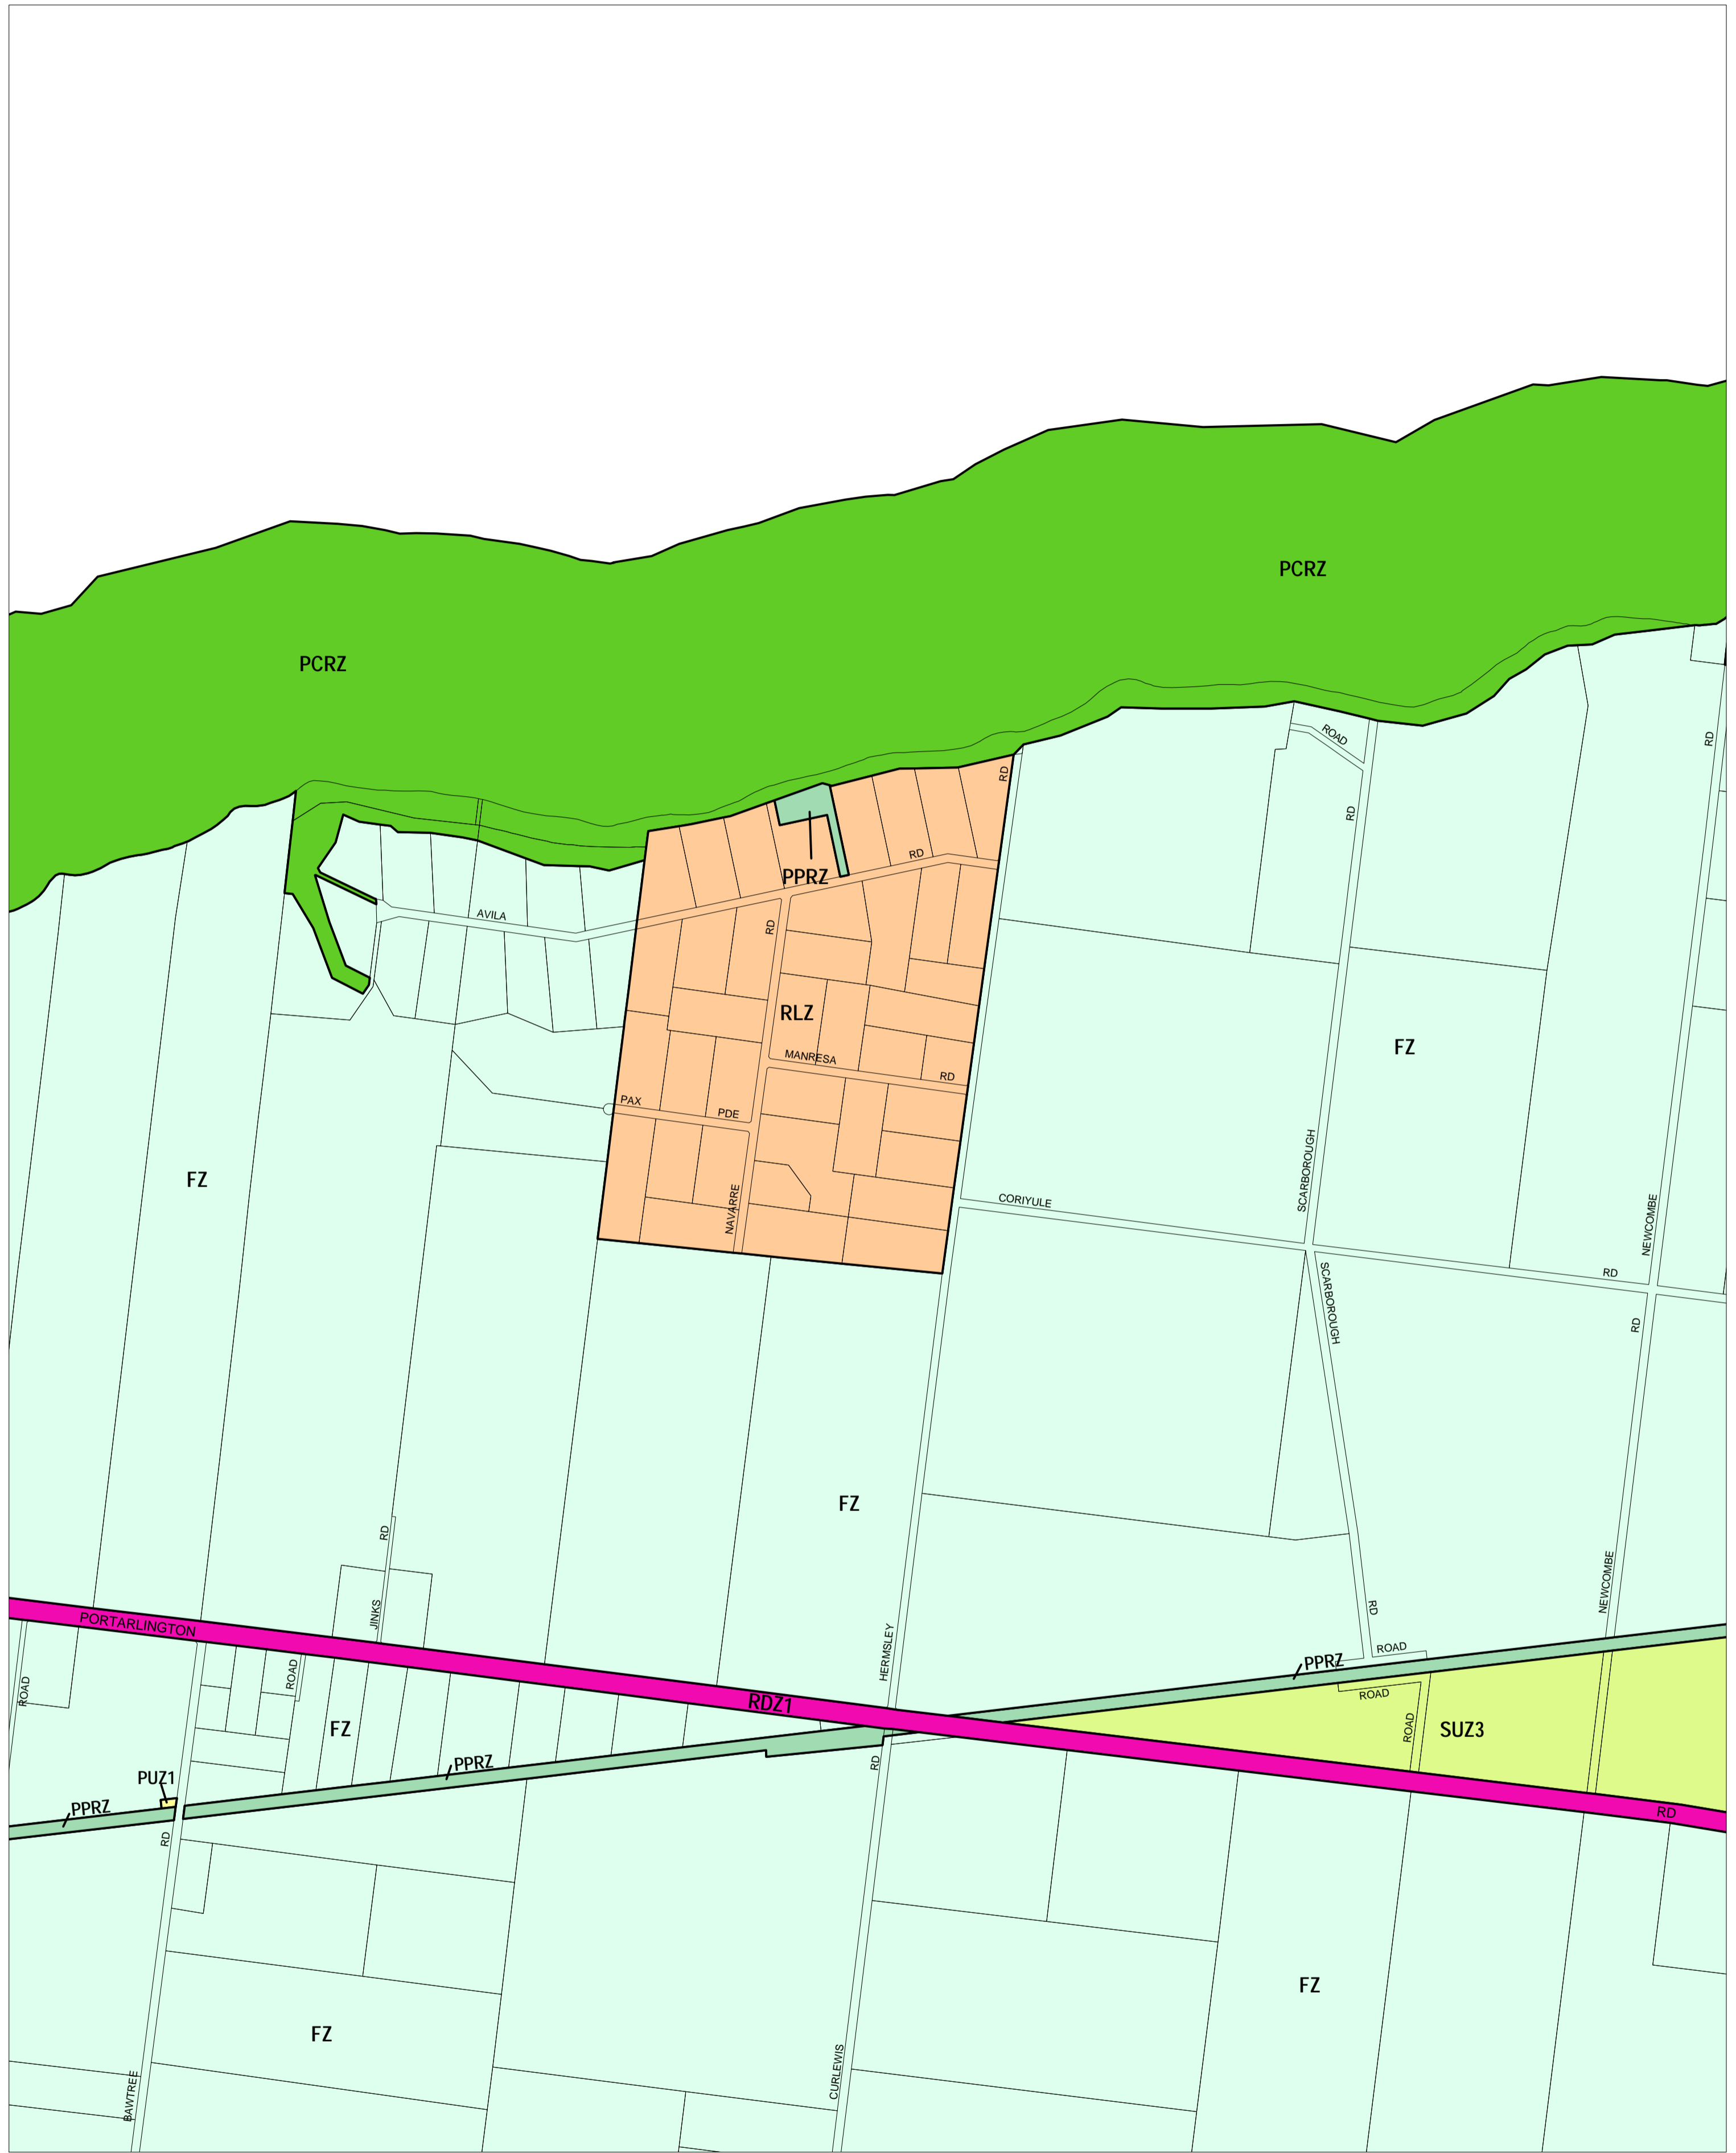

GREATER GEELONG PLANNING SCHEME - LOCAL PROVISION

Public Land	Public Conservation And Resource Zone
PPRZ	Public Park And Recreation Zone
PUZ1	Public Use Zone - Service And Utility
RDZ1	Road Zone - Category 1
Rural	Farming Zone
RLZ	Rural Living Zone
Special Purpose	Special Use Zone - Schedule 3
SUZ3	Special Use Zone - Schedule 3

AUSTRALIAN MAP GRID ZONE 55

Printed: 15/6/2007

AMENDMENT C130

ZONES

MAP No 58