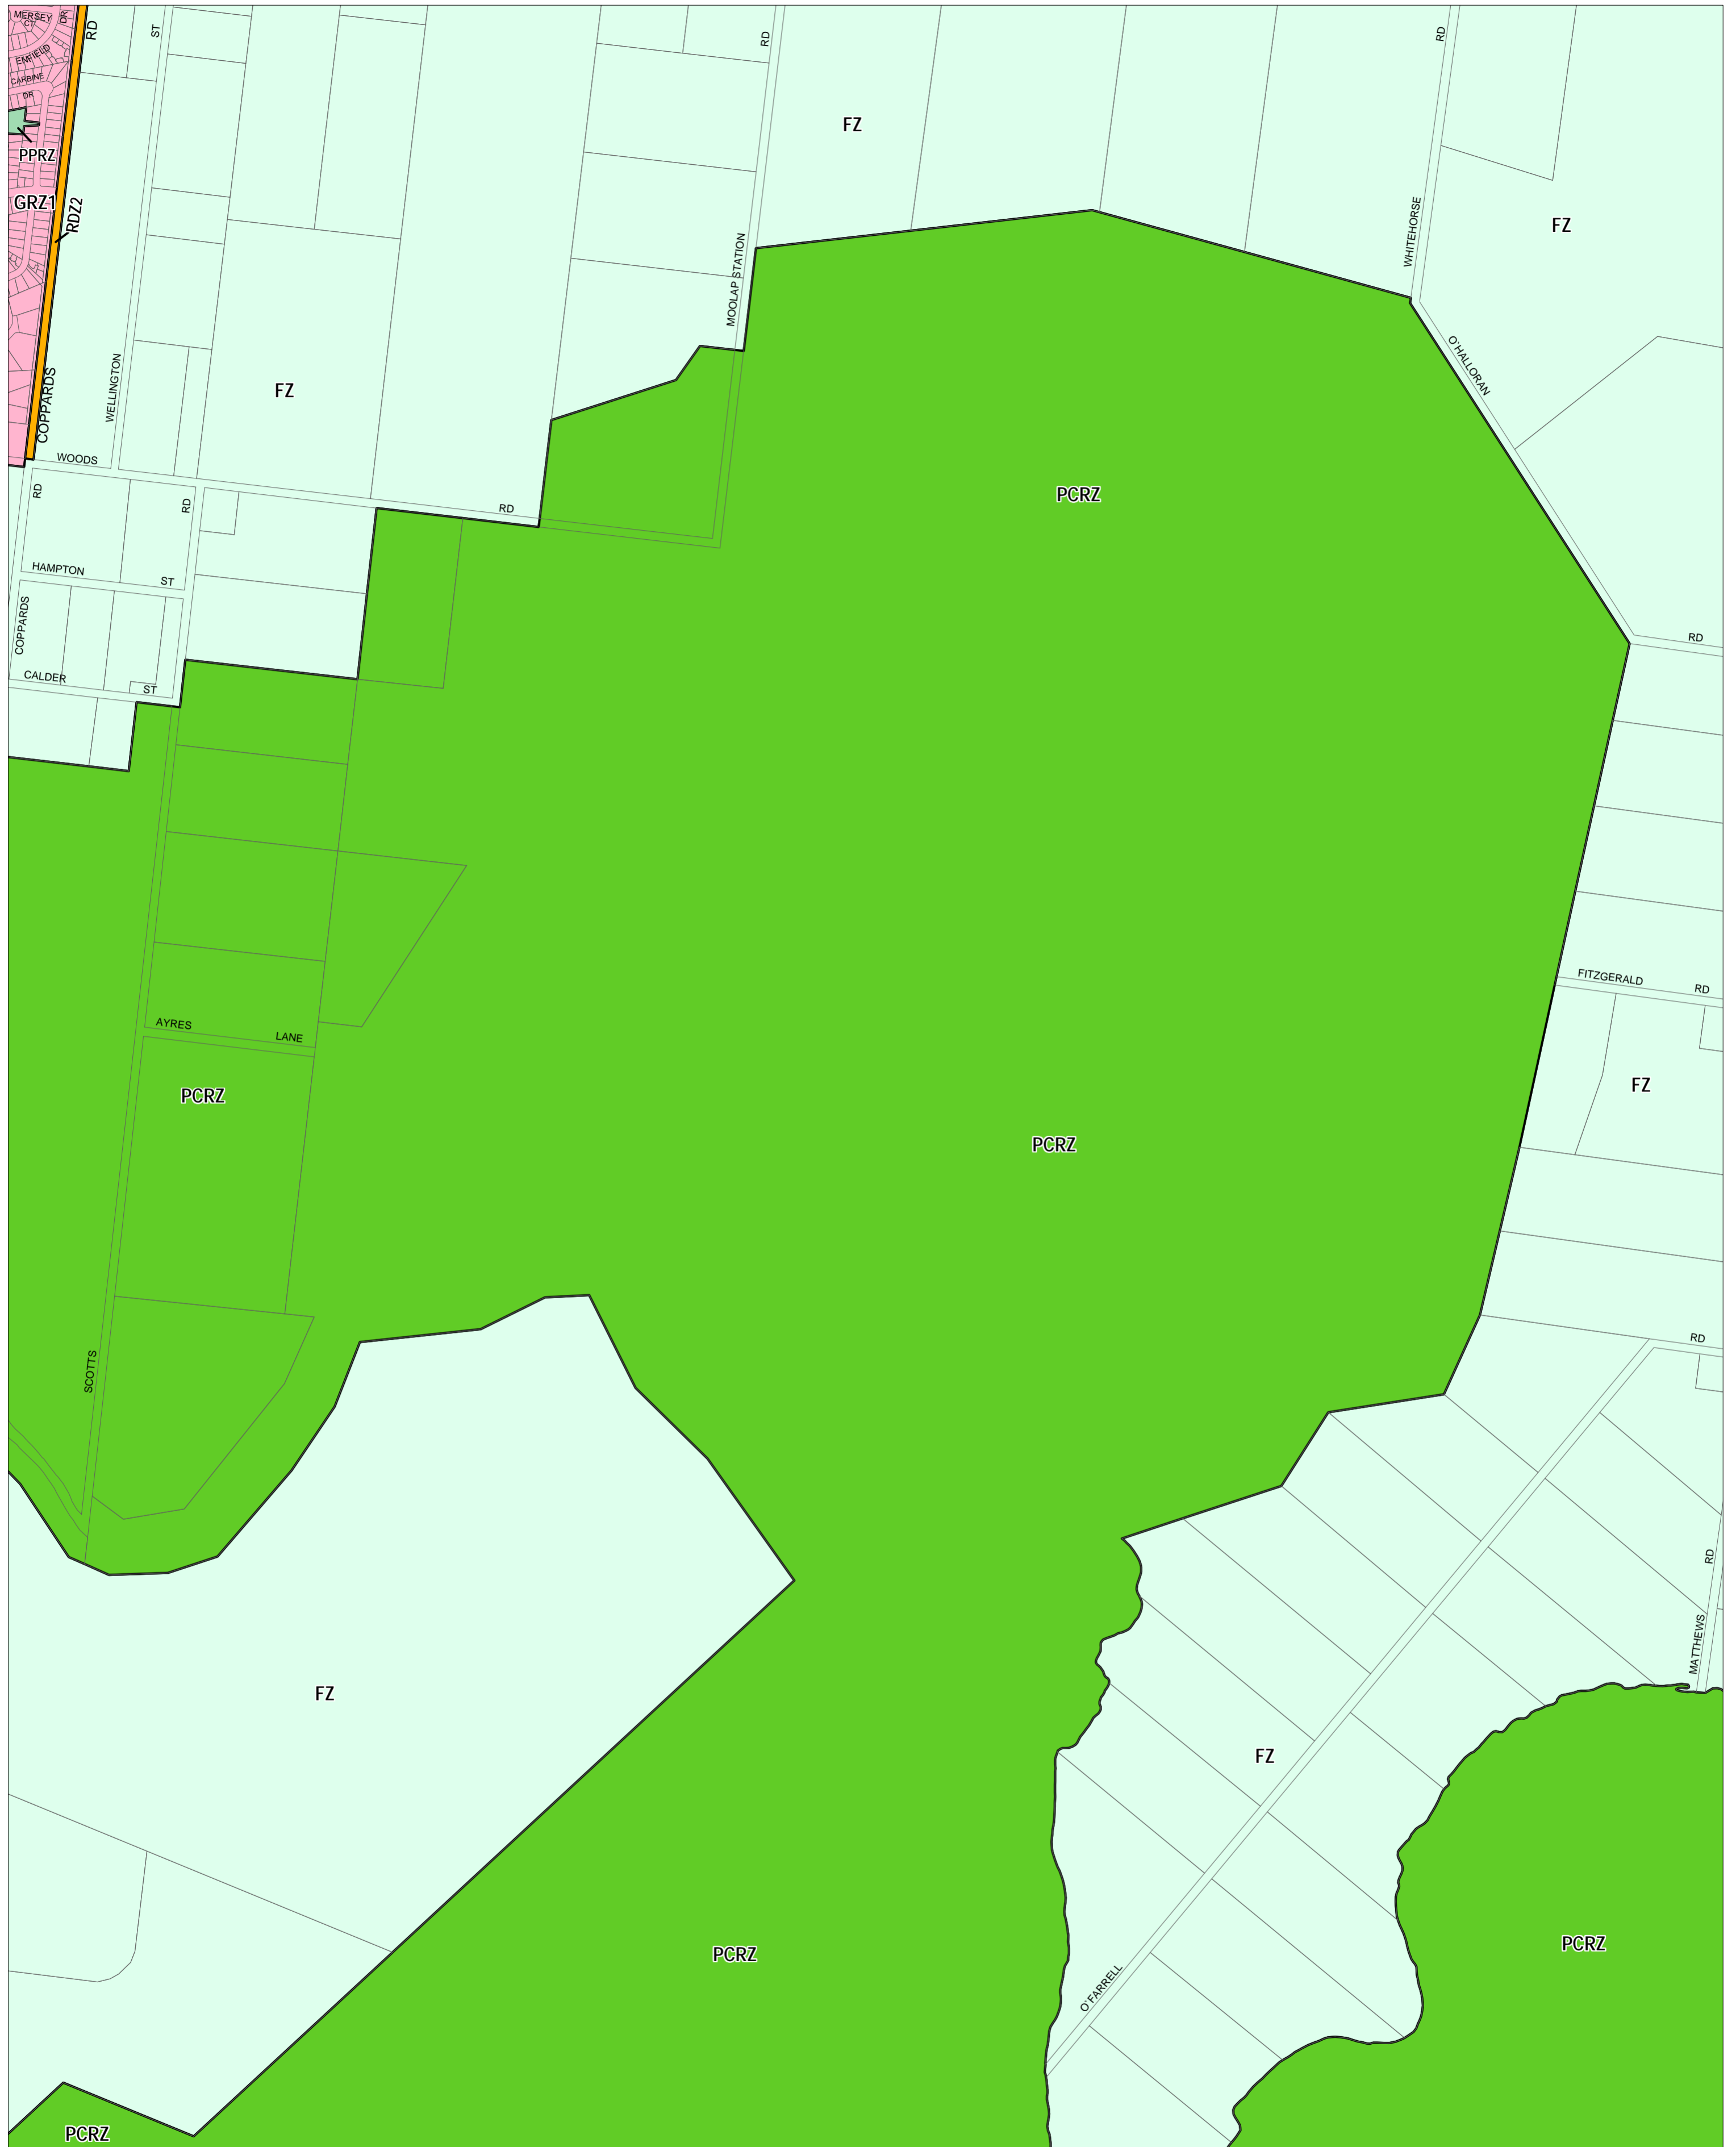

GREATER GEELONG PLANNING SCHEME - LOCAL PROVISION

Public Land	
	Public Conservation And Resource Zone
	Public Park And Recreation Zone
	Road Zone - Category 2
Residential	
	General Residential Zone - Schedule 1
Rural	
	Farming Zone

AUSTRALIAN MAP GRID ZONE 55

INDEX TO ADJOINING METRIC SERIES MAP

3	2	3	4
5	6	7	8
9	10	11	12
13	14	15	16
17	18	19	20
21	22	23	24
25	26	27	28
29	30	31	32
33	34	35	36
37	38	39	40
41	42	43	44
45	46	47	48
49	50	51	52
53	54	55	56
57	58	59	60
61	62	63	64
65	66	67	68
69	70	71	72
73	74	75	76
77	78	79	80
81	82	83	84
85	86	87	88
89	90	91	92

Printed: 7/11/2014

AMENDMENT C300