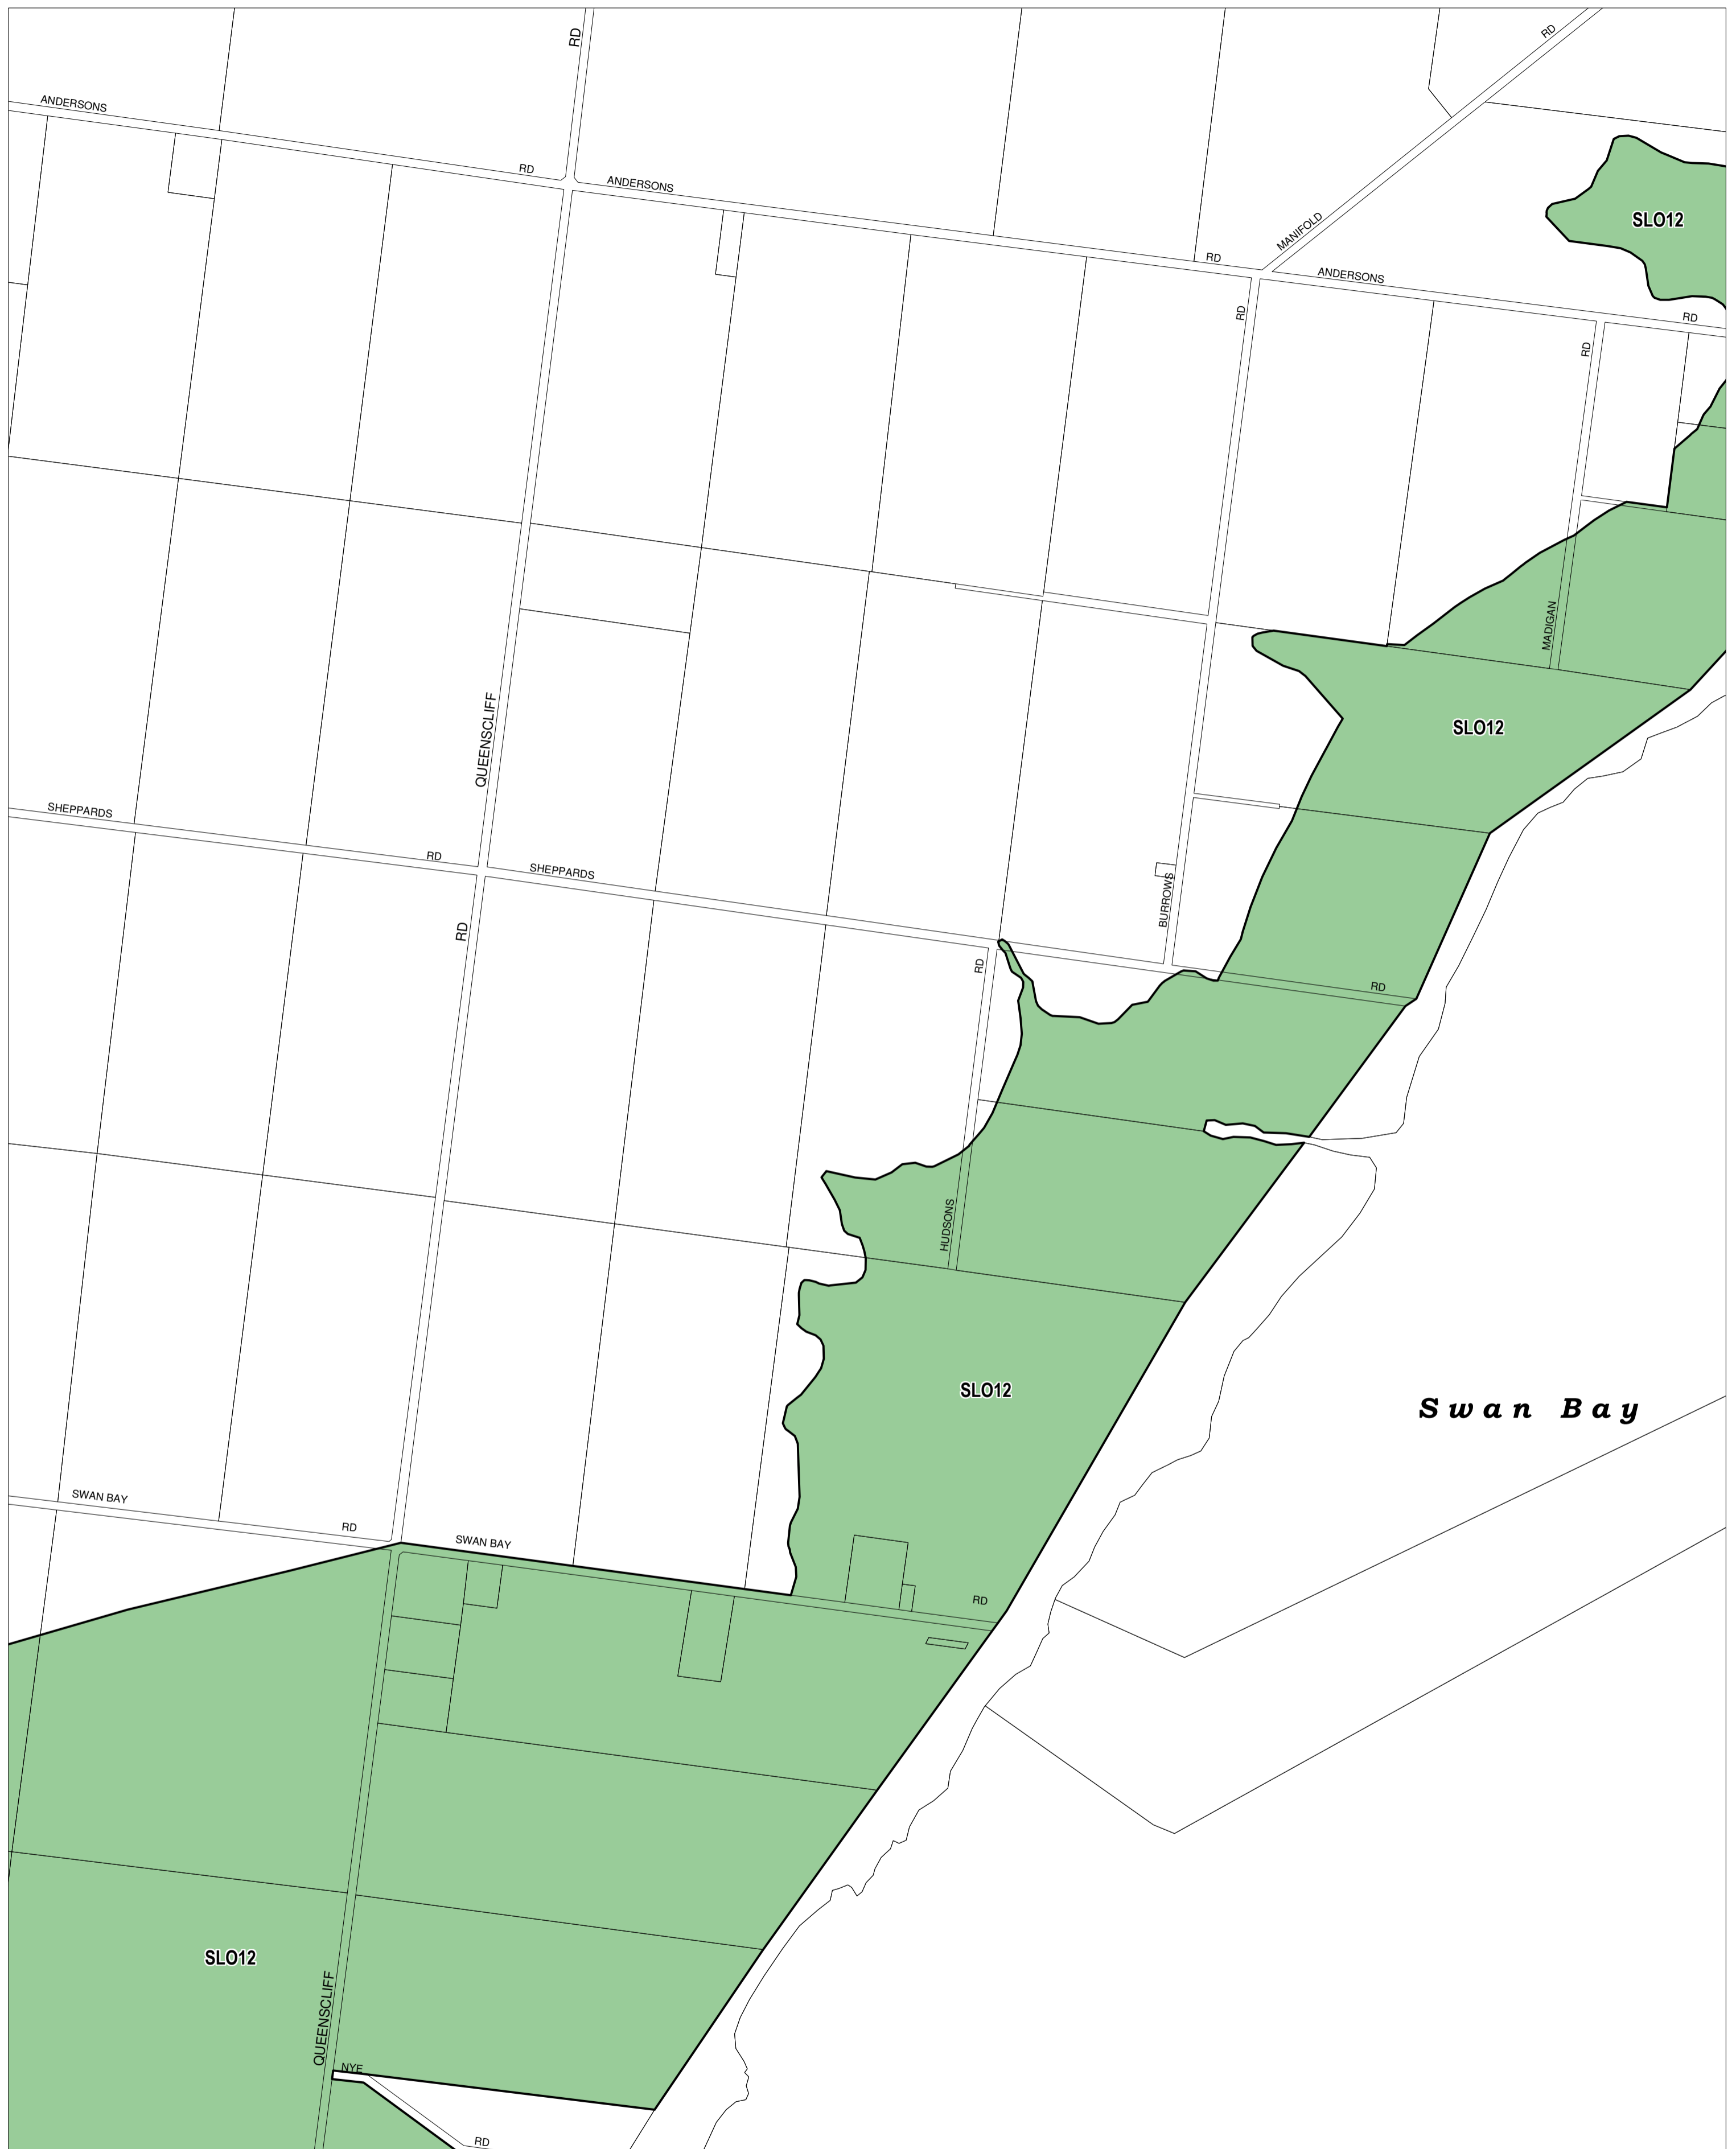

GREATER GEELONG PLANNING SCHEME - LOCAL PROVISION

Overlays

SLO12 Significant Landscape Overlay - Schedule 12

200 0 200 400 600 800 1000m

AUSTRALIAN MAP GRID ZONE 55

INDEX TO ADJOINING METRIC SERIES MAP

1	2	3
4	5	6
7	8	9
10	11	12
13	14	15
16	17	18
19	20	21
22	23	24
25	26	27
28	29	30
31	32	33
34	35	36
37	38	39
40	41	42
43	44	45
46	47	48
49	50	51
52	53	54
55	56	57
58	59	60
61	62	63
64	65	66
67	68	69
70	71	72
73	74	75
76	77	78
79	80	81
82	83	84
85	86	87
88	89	90

Printed: 10/2/2011

AMENDMENT C177