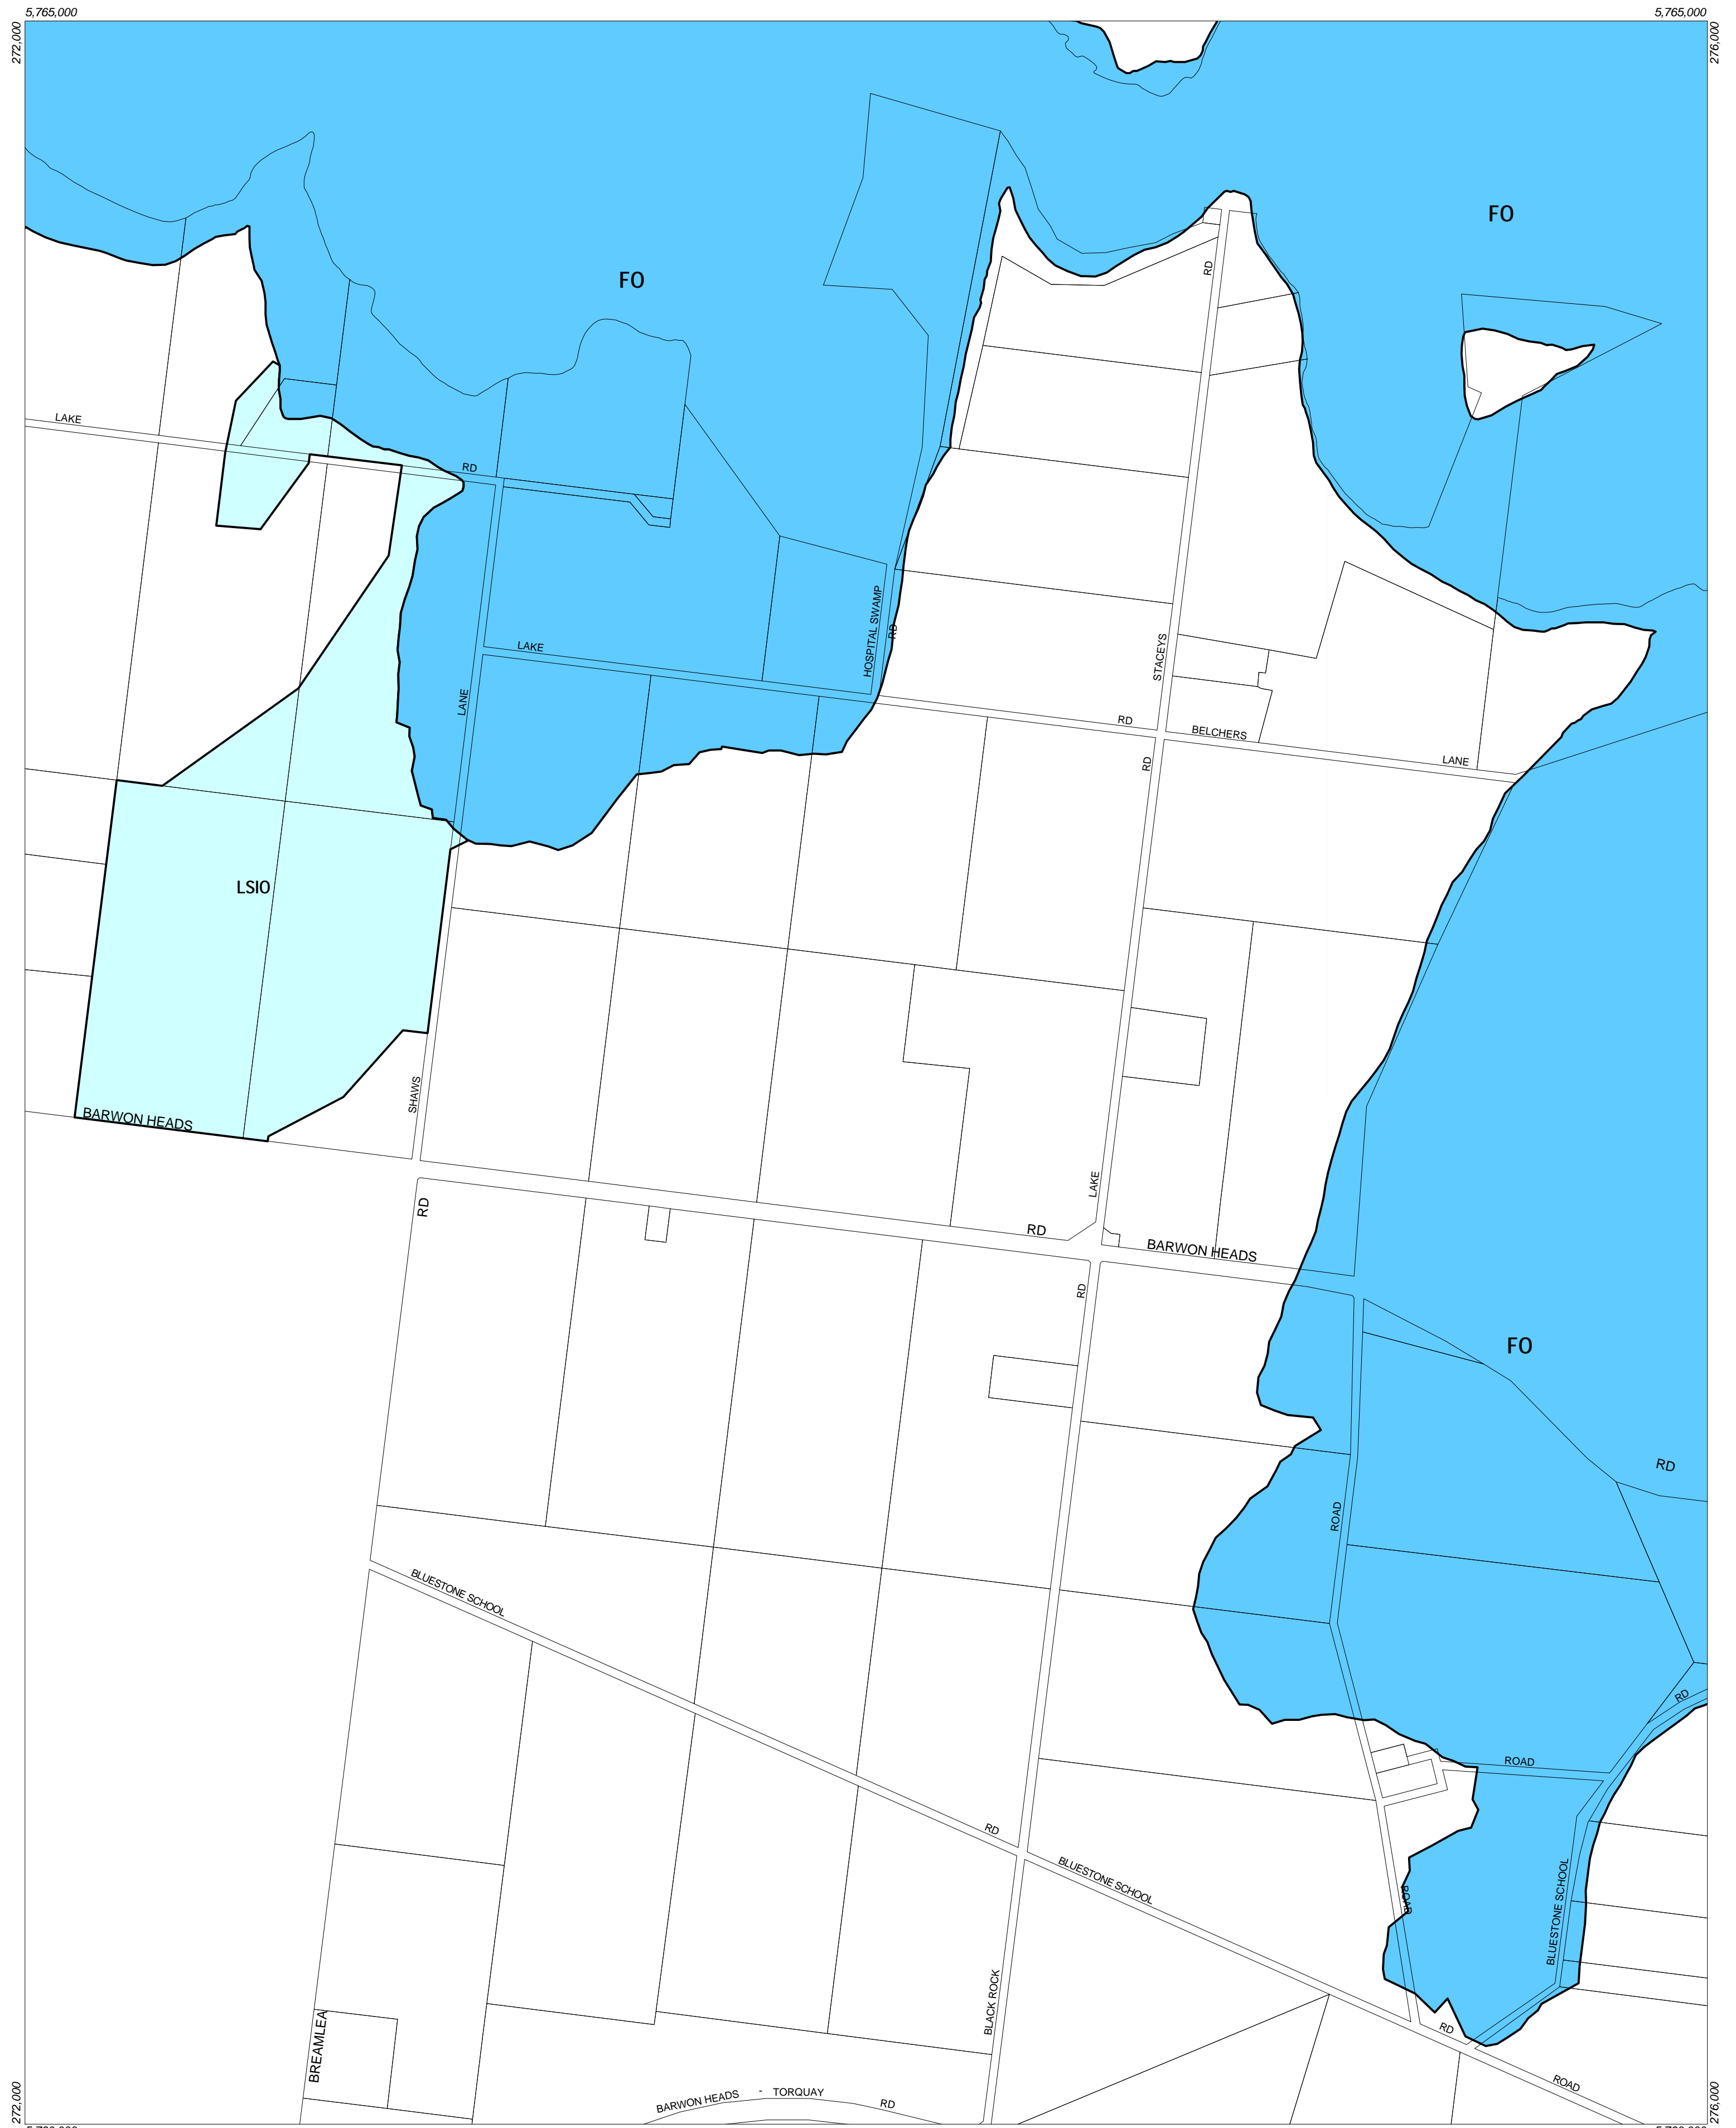

GREATER GEELONG PLANNING SCHEME - LOCAL PROVISION

Overlays

- **FO** Floodway Overlay
- **LSIO** Land Subject To Inundation Overlay

AUSTRALIAN MAP GRID ZONE 55

Amendment C39
Printed: 22/1/2003

INDEX TO ADJOINING METRIC SERIES MAP

4	2	3	4
6	7	8	
9	11	12	13
16	18	19	21
23	25	26	27
35	36	37	38
39	40	41	42
43	44	45	
55	56	57	58
67	68	70	72
73	74	75	76
77	78	79	81
			83
			84