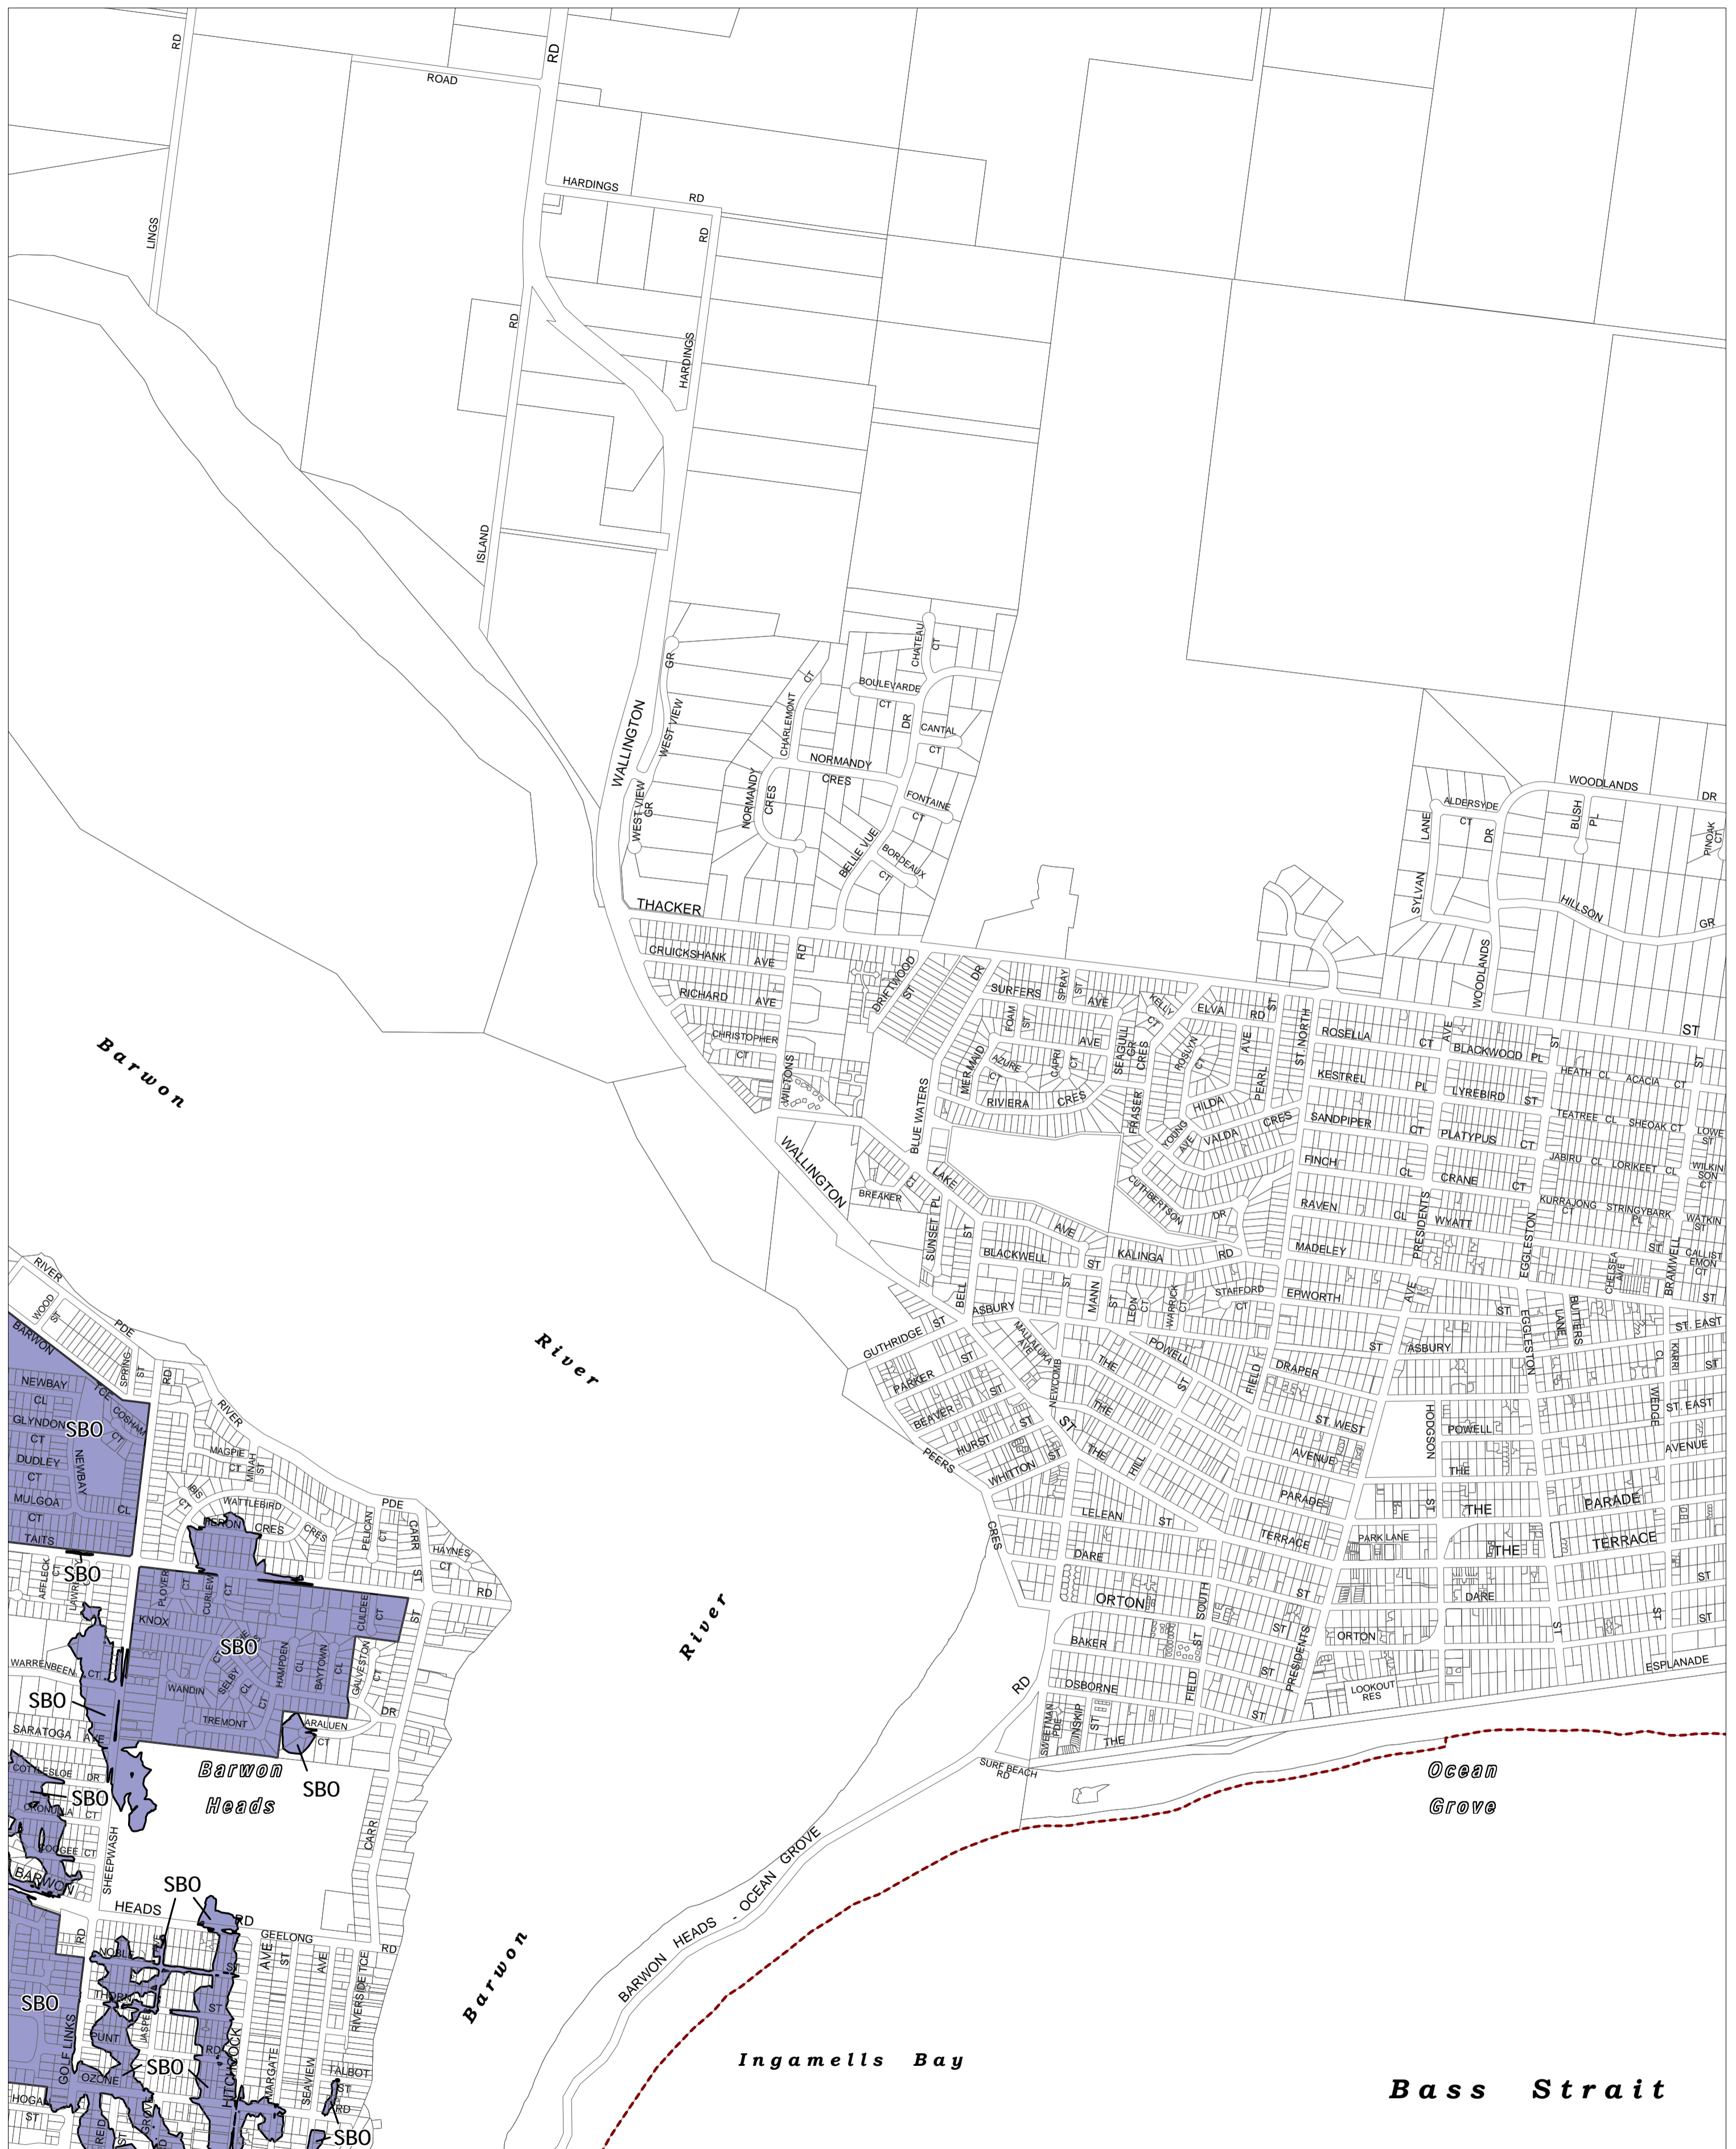

GREATER GEELONG PLANNING SCHEME - LOCAL PROVISION

Overlays

SBO Special Building Overlay

AUSTRALIAN MAP GRID ZONE 55

INDEX TO ADJOINING METRIC SERIES MAP

1	2	3	4
5	6	7	8
9	10	11	12
13	14	15	16
17	18	19	20
21	22	23	24
25	26	27	28
29	30	31	32
33	34	35	36
37	38	39	40
41	42	43	44
45	46	47	48
49	50	51	52
53	54	55	56
57	58	59	60
61	62	63	64
65	66	67	68
69	70	71	72
73	74	75	76
77	78	79	80
81	82	83	84
85	86	87	88
89	90	91	92

Printed: 18/11/2011

AMENDMENT C127 PT.2