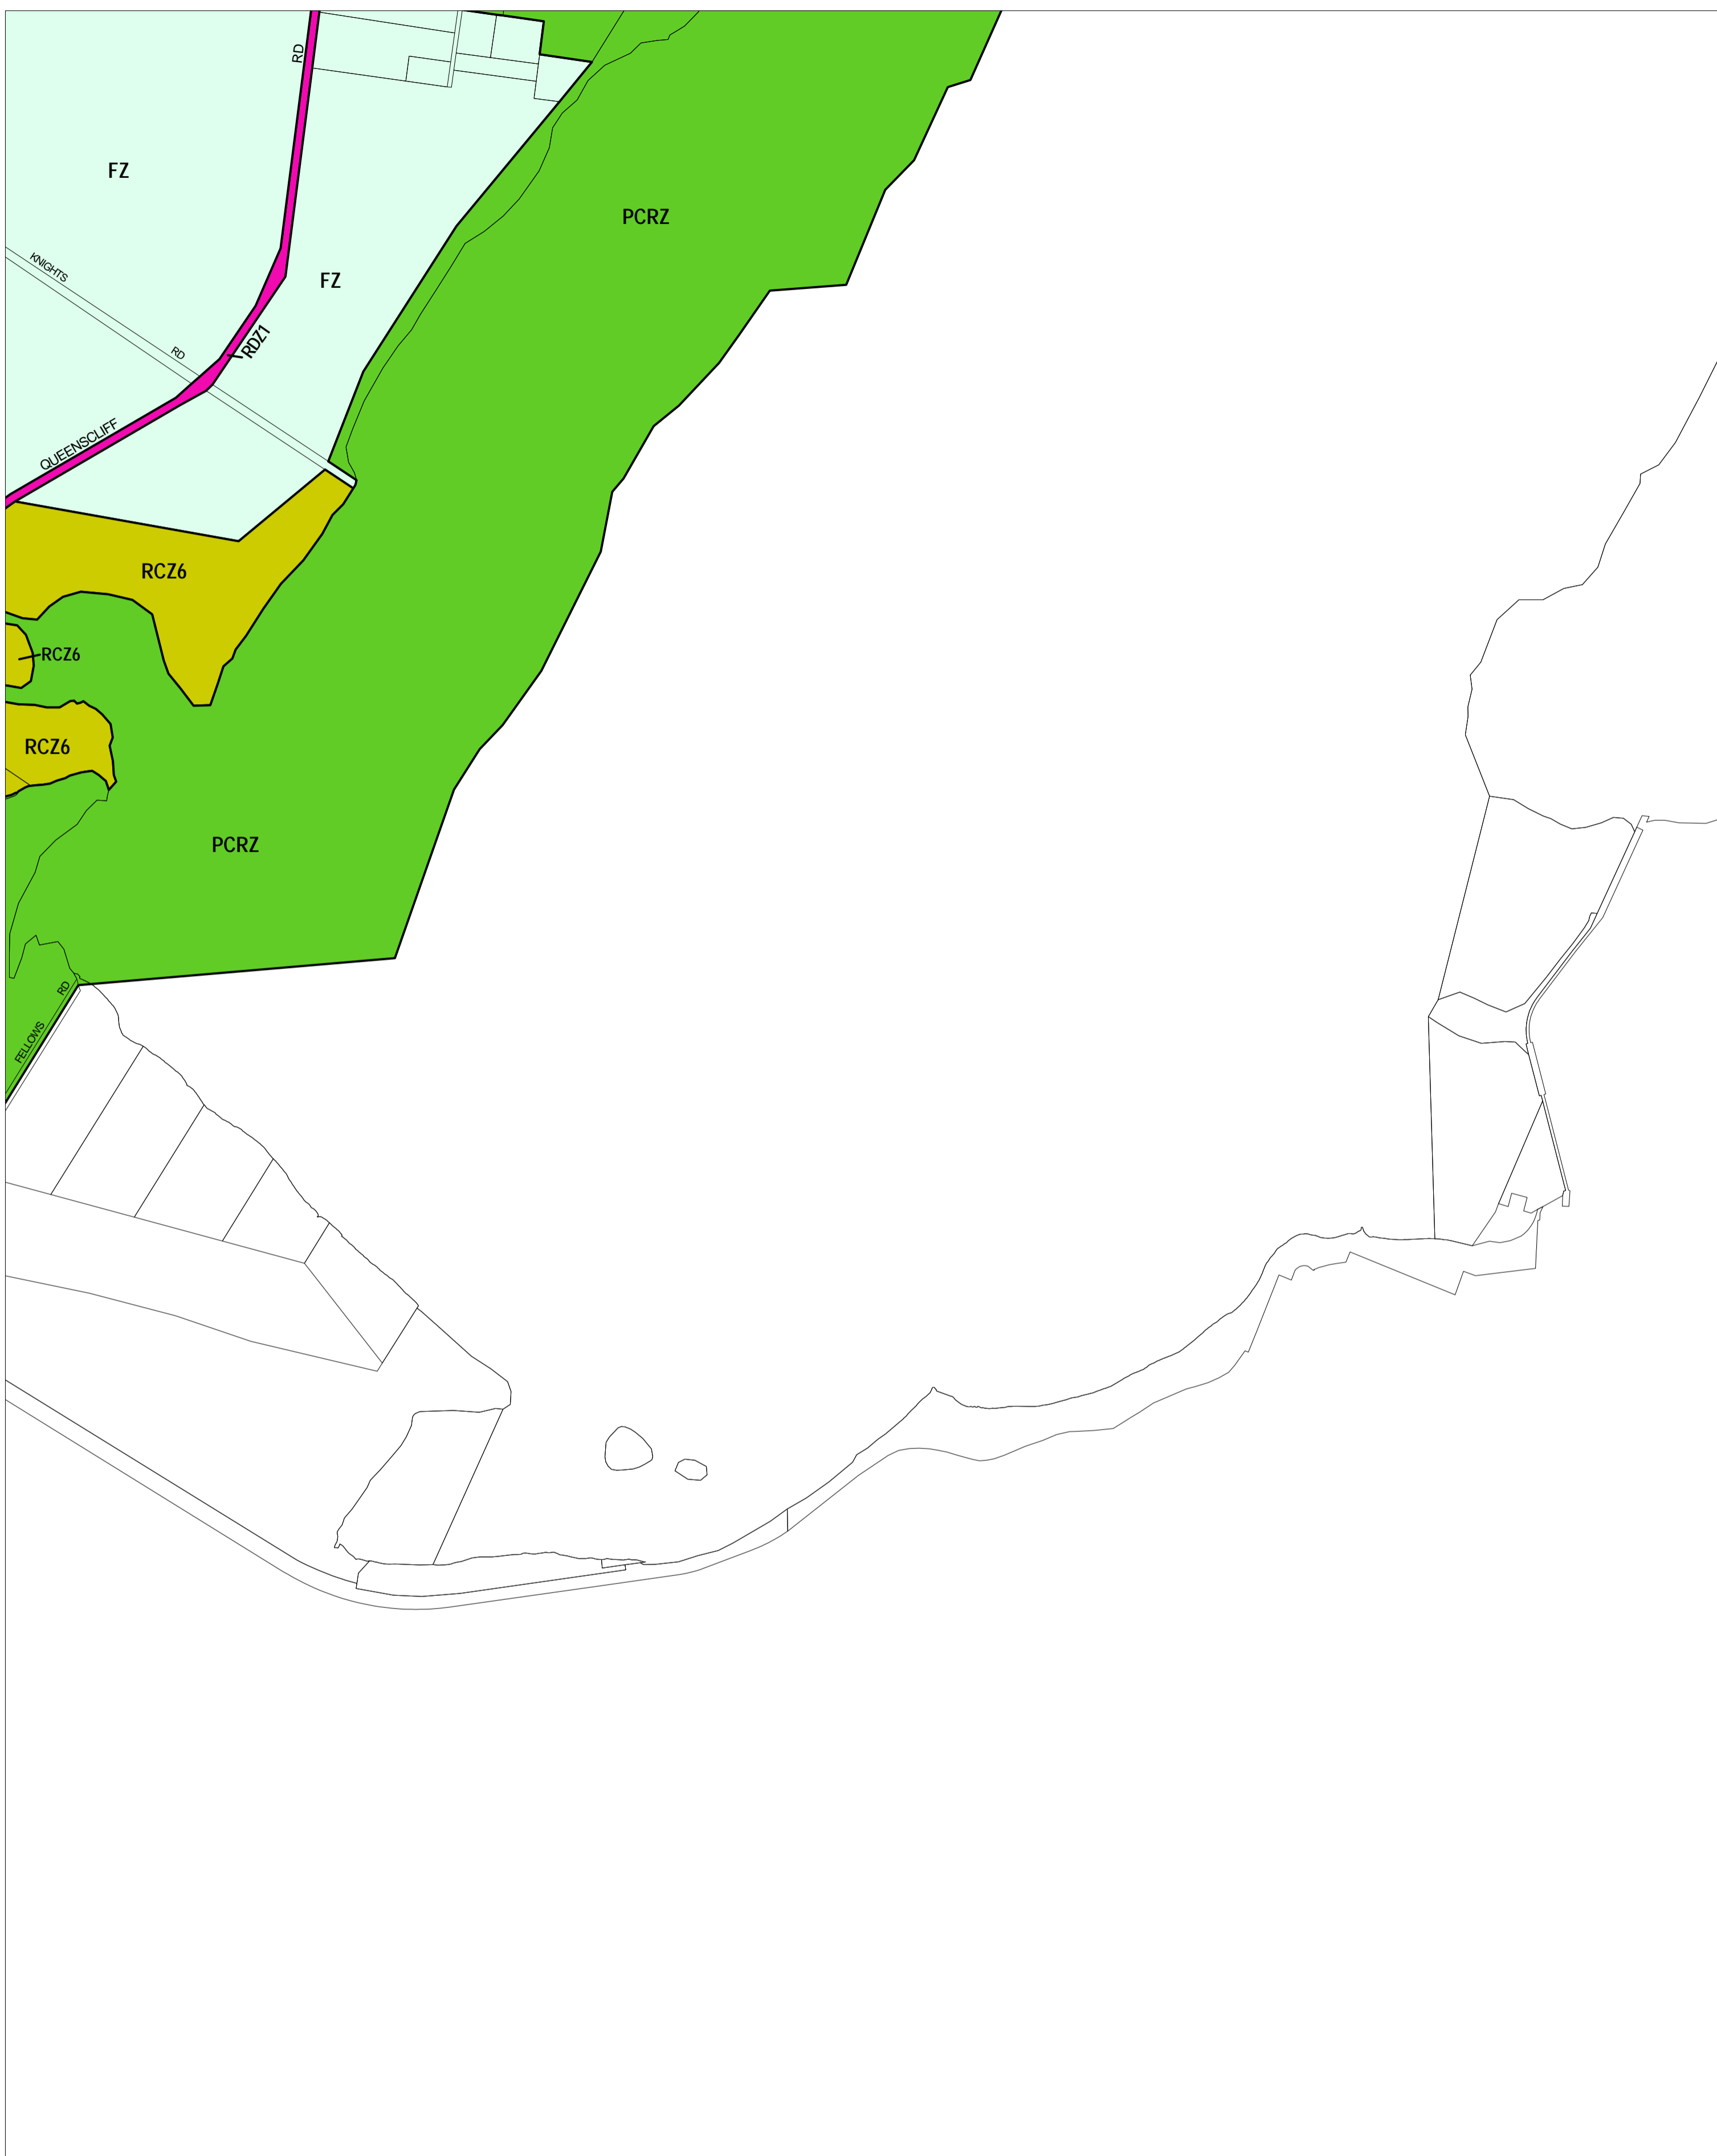

GREATER GEELONG PLANNING SCHEME - LOCAL PROVISION

AUSTRALIAN MAP GRID ZONE 55

Printed: 15/6/2007

AMENDMENT C130