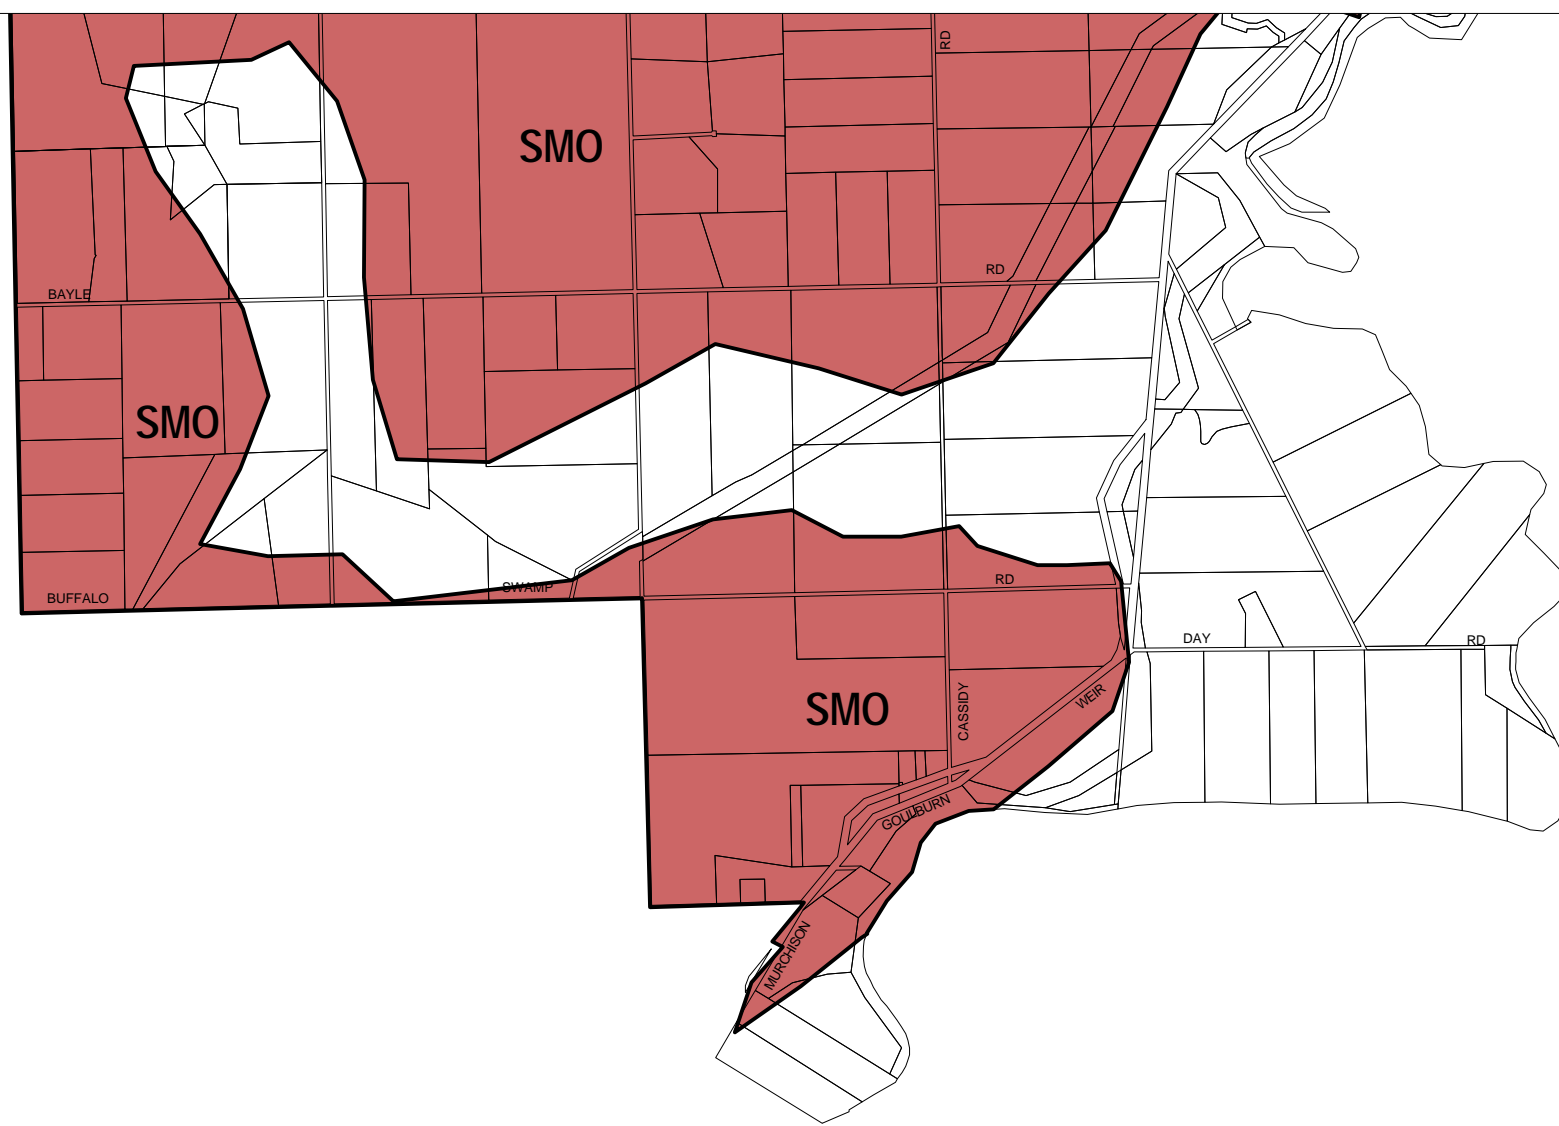

GREATER SHEPPARTON PLANNING SCHEME - LOCAL PROVISION

Overlays
SMO Salinity Management Overlay

AUSTRALIAN MAP GRID ZONE 55

Printed: 31/7/2007