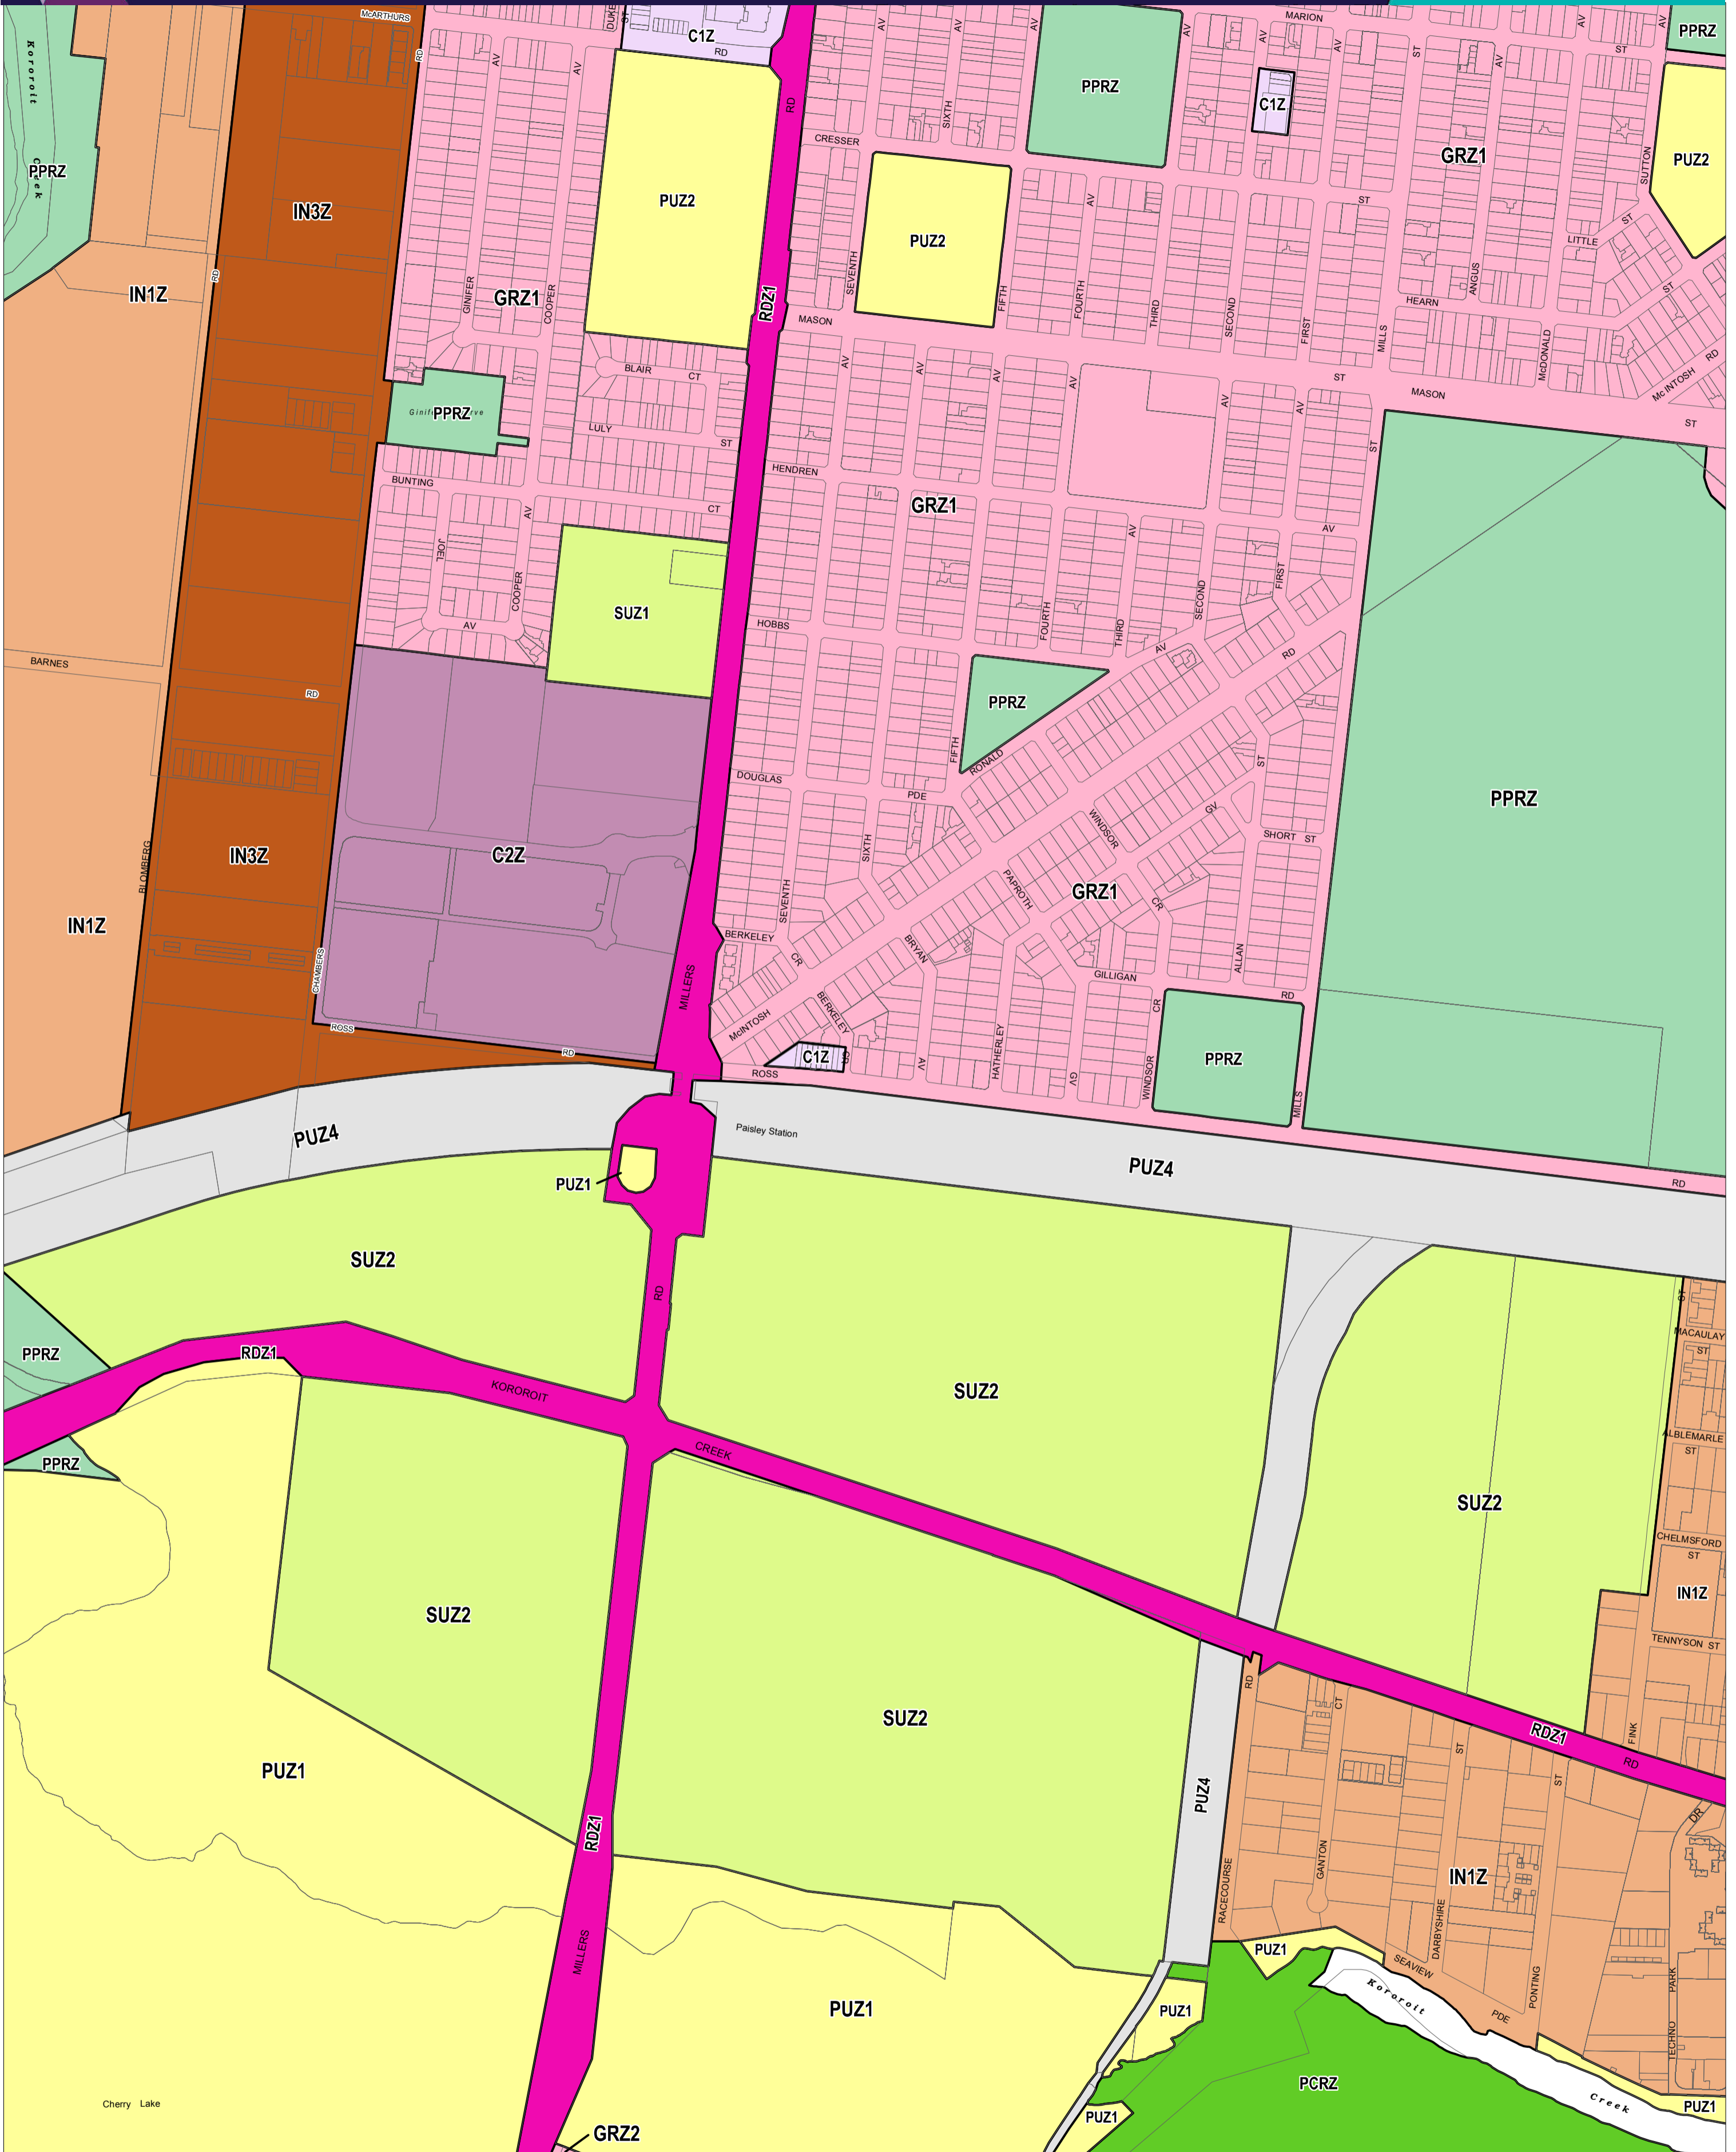

HOBSONS BAY PLANNING SCHEME - LOCAL PROVISION

Commercial	C1Z Commercial 1 Zone	C2Z Commercial 2 Zone
Industrial	IN1Z Industrial 1 Zone	IN3Z Industrial 3 Zone
Public Land	PPRZ Public Park And Recreation Zone	PUZ2 Public Use Zone - Education
	PUZ1 Public Use Zone - Service And Utility	
	PUZ4 Public Use Zone - Transport	
	RDZ1 Road Zone - Category 1	
Residential	GRZ1 General Residential Zone - Schedule 1	GRZ2 General Residential Zone - Schedule 2
Special Purpose	SUZ1 Special Use Zone - Schedule 1	SUZ2 Special Use Zone - Schedule 2

Municipal Boundary (If shown)

AUSTRALIAN MAP GRID ZONE 55

PREPARED BY: Planning Mapping Services

Printed: 25/6/2018

AMENDMENT C109

Environment, Land, Water and Planning