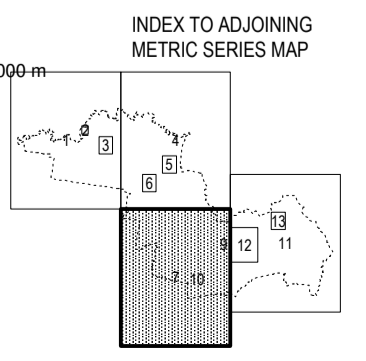

Printed: 29/6/2012

AMENDMENT C24