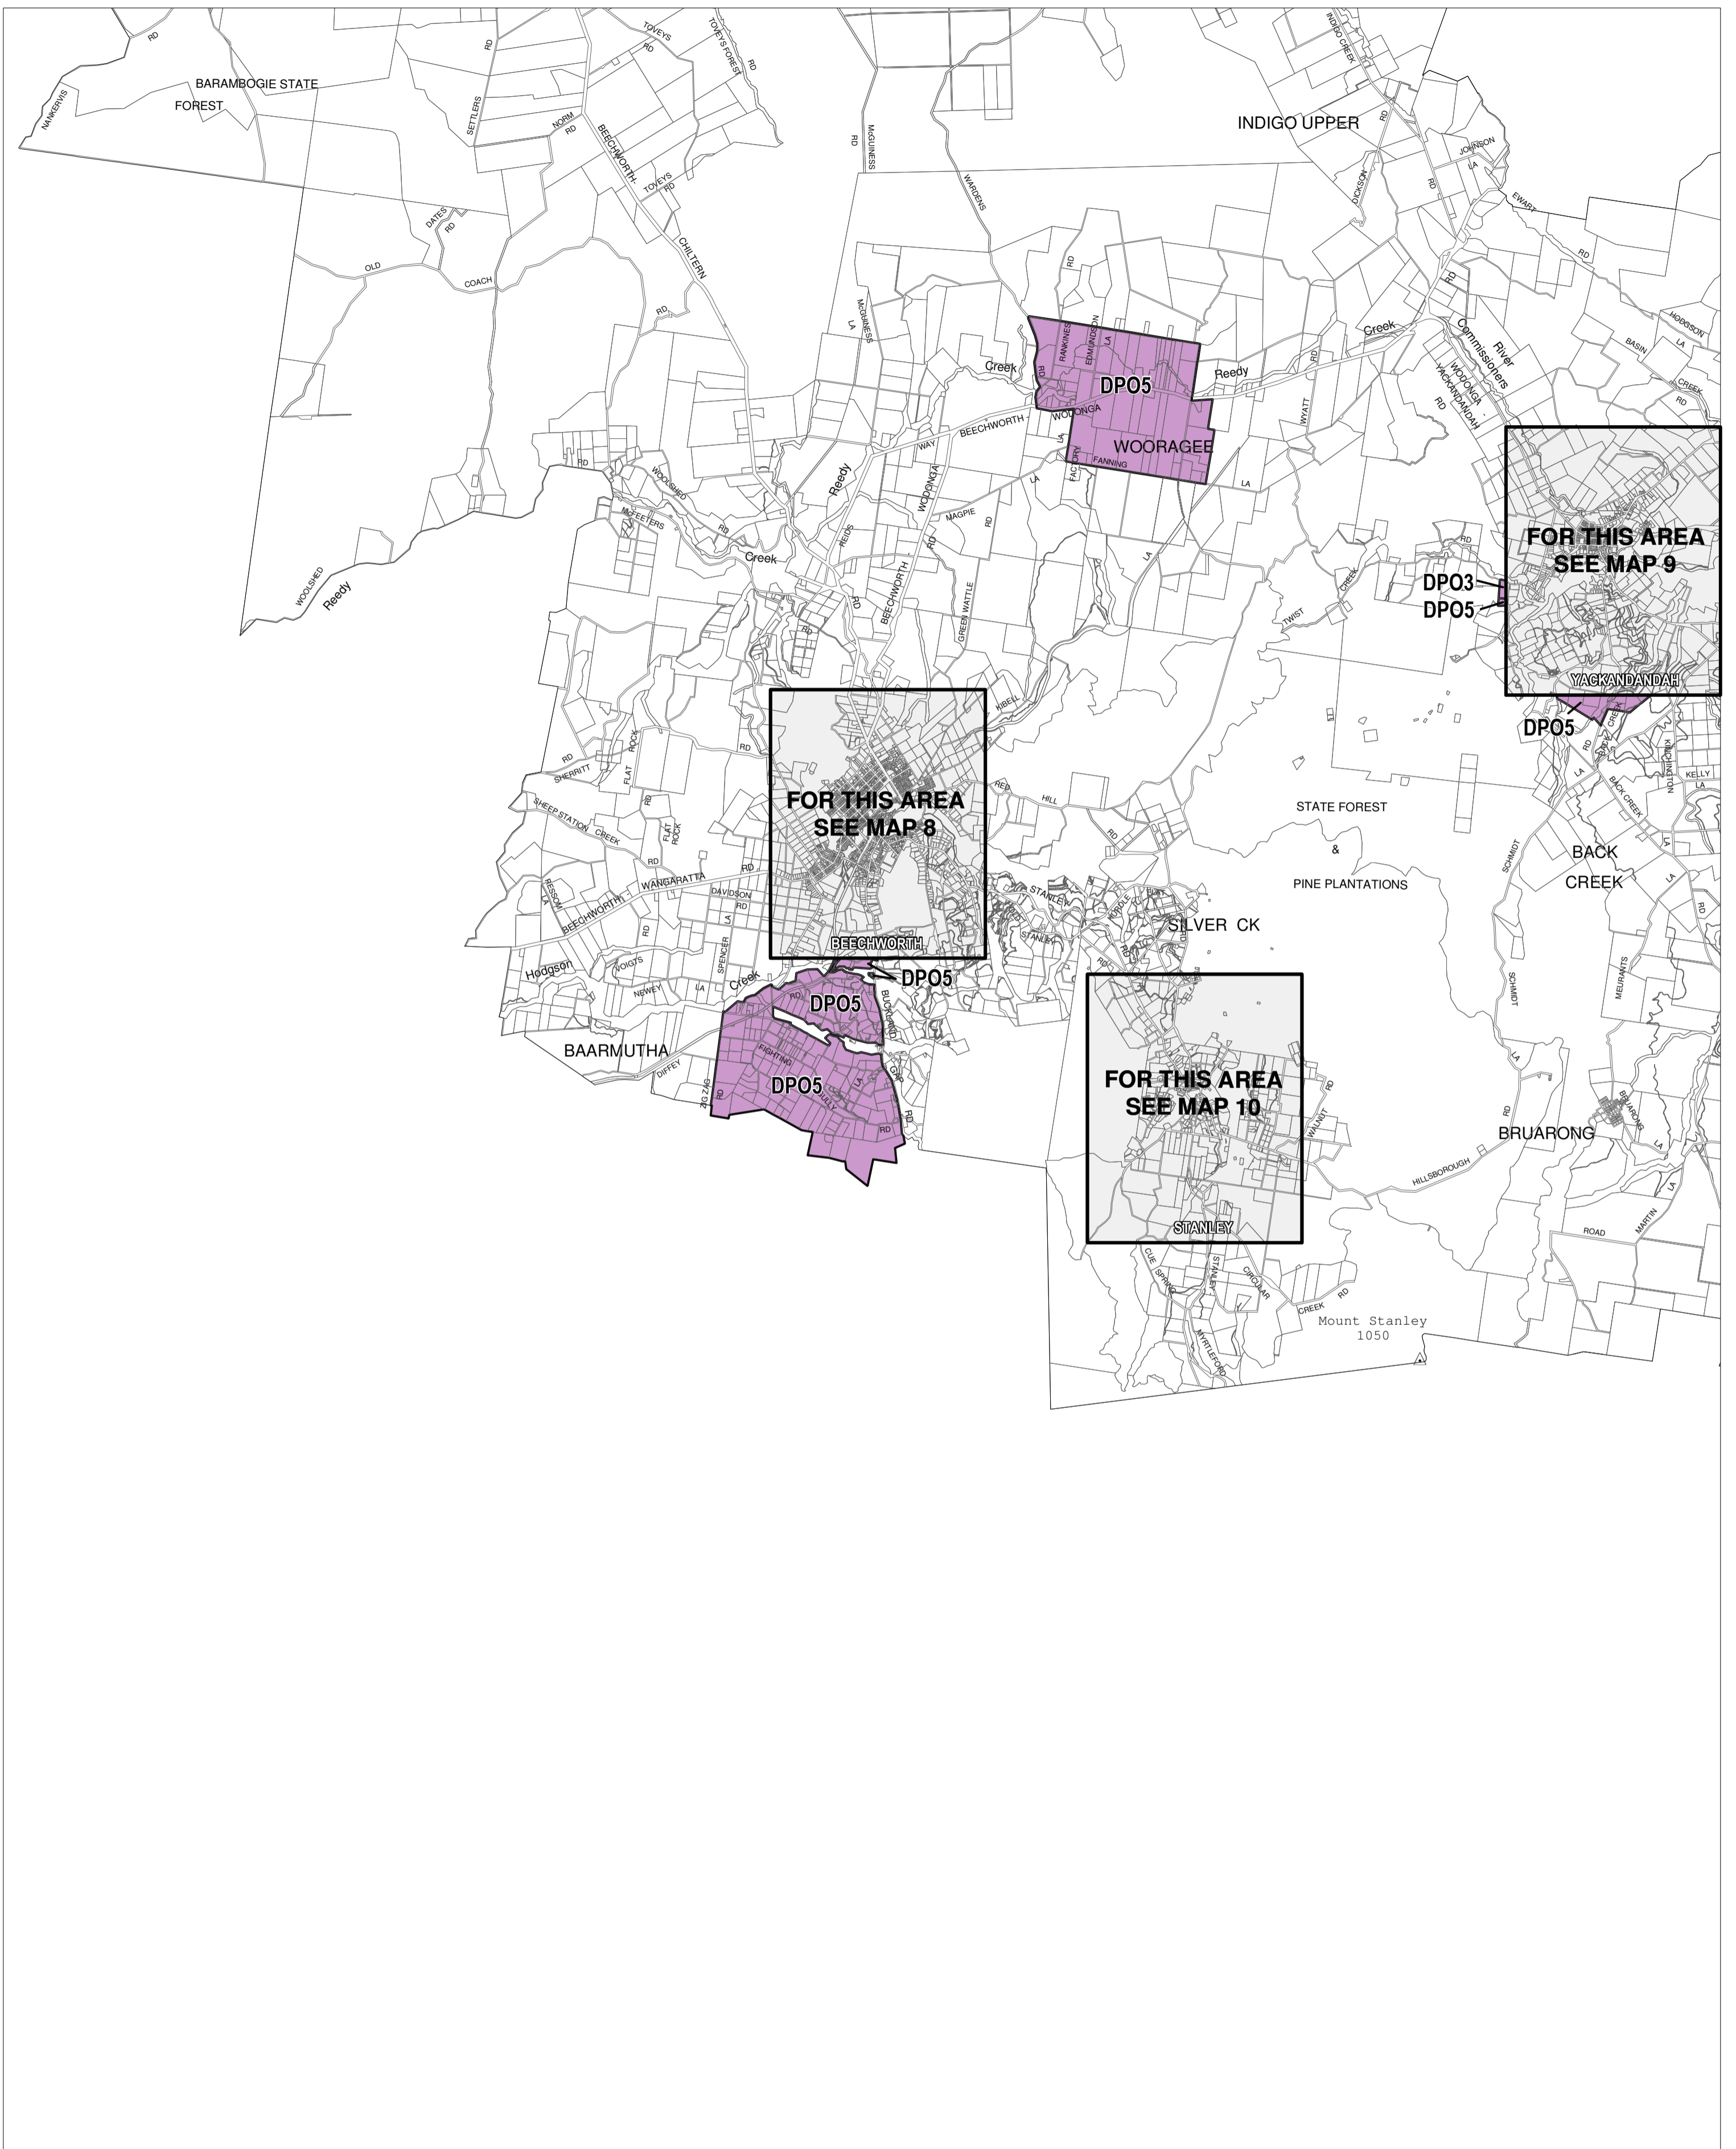

INDIGO PLANNING SCHEME - LOCAL PROVISION

Overlays	
	Development Plan Overlay - Schedule 3
	Development Plan Overlay - Schedule 5

AUSTRALIAN MAP GRID ZONE 55

Printed: 29/6/2012

AMENDMENT C24