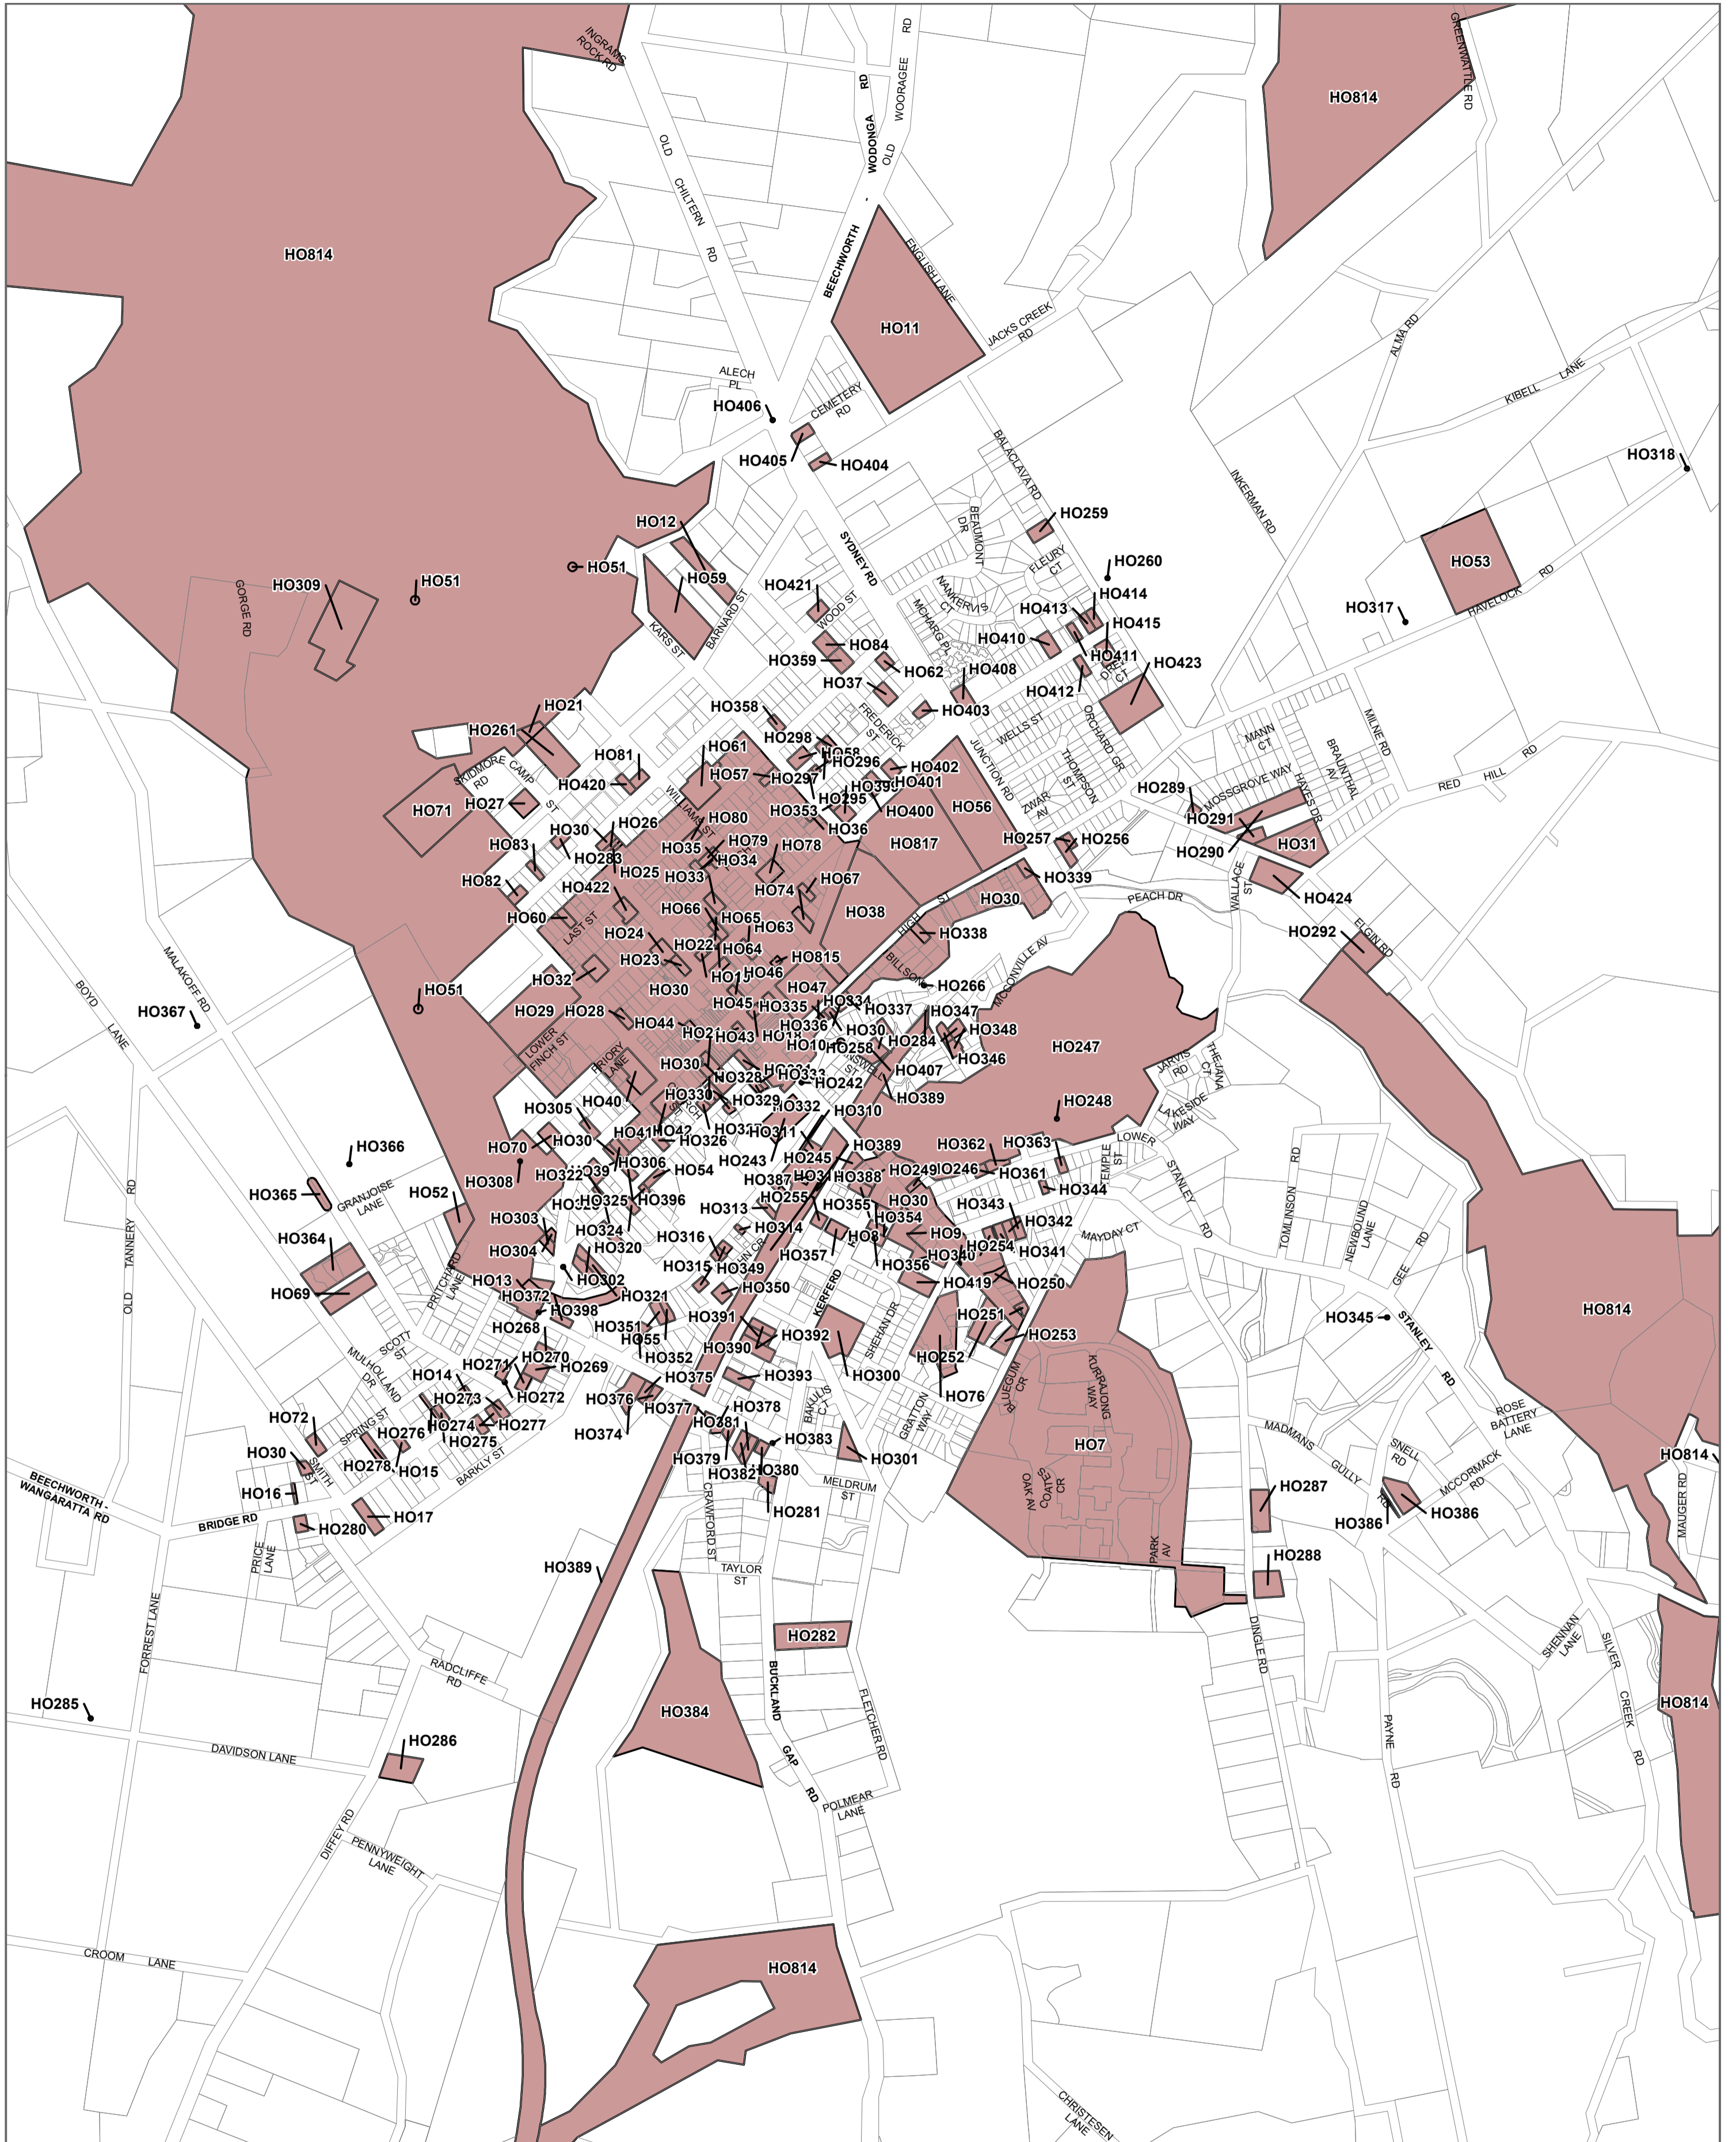

INDIGO PLANNING SCHEME - LOCAL PROVISION

LEGEND

HO - Heritage Overlay

Municipal Boundary

Disclaimer
 This publication may be of assistance to you but the State of Victoria and its employees do not guarantee that the publication is without flaw of any kind or is wholly appropriate for your particular purposes and therefore disclaims all liability for any error, loss or other consequence which may arise from you relying on any information in this publication.

© The State of Victoria Department of Environment, Land, Water and Planning 2020

Australian Map Grid Zone 55

NORTH

Planning Group
AMENDMENT C76ind1
 Printed: 27/07/2020

Environment,
 Land, Water
 and Planning

INDEX TO ADJOINING SCHEME MAPS