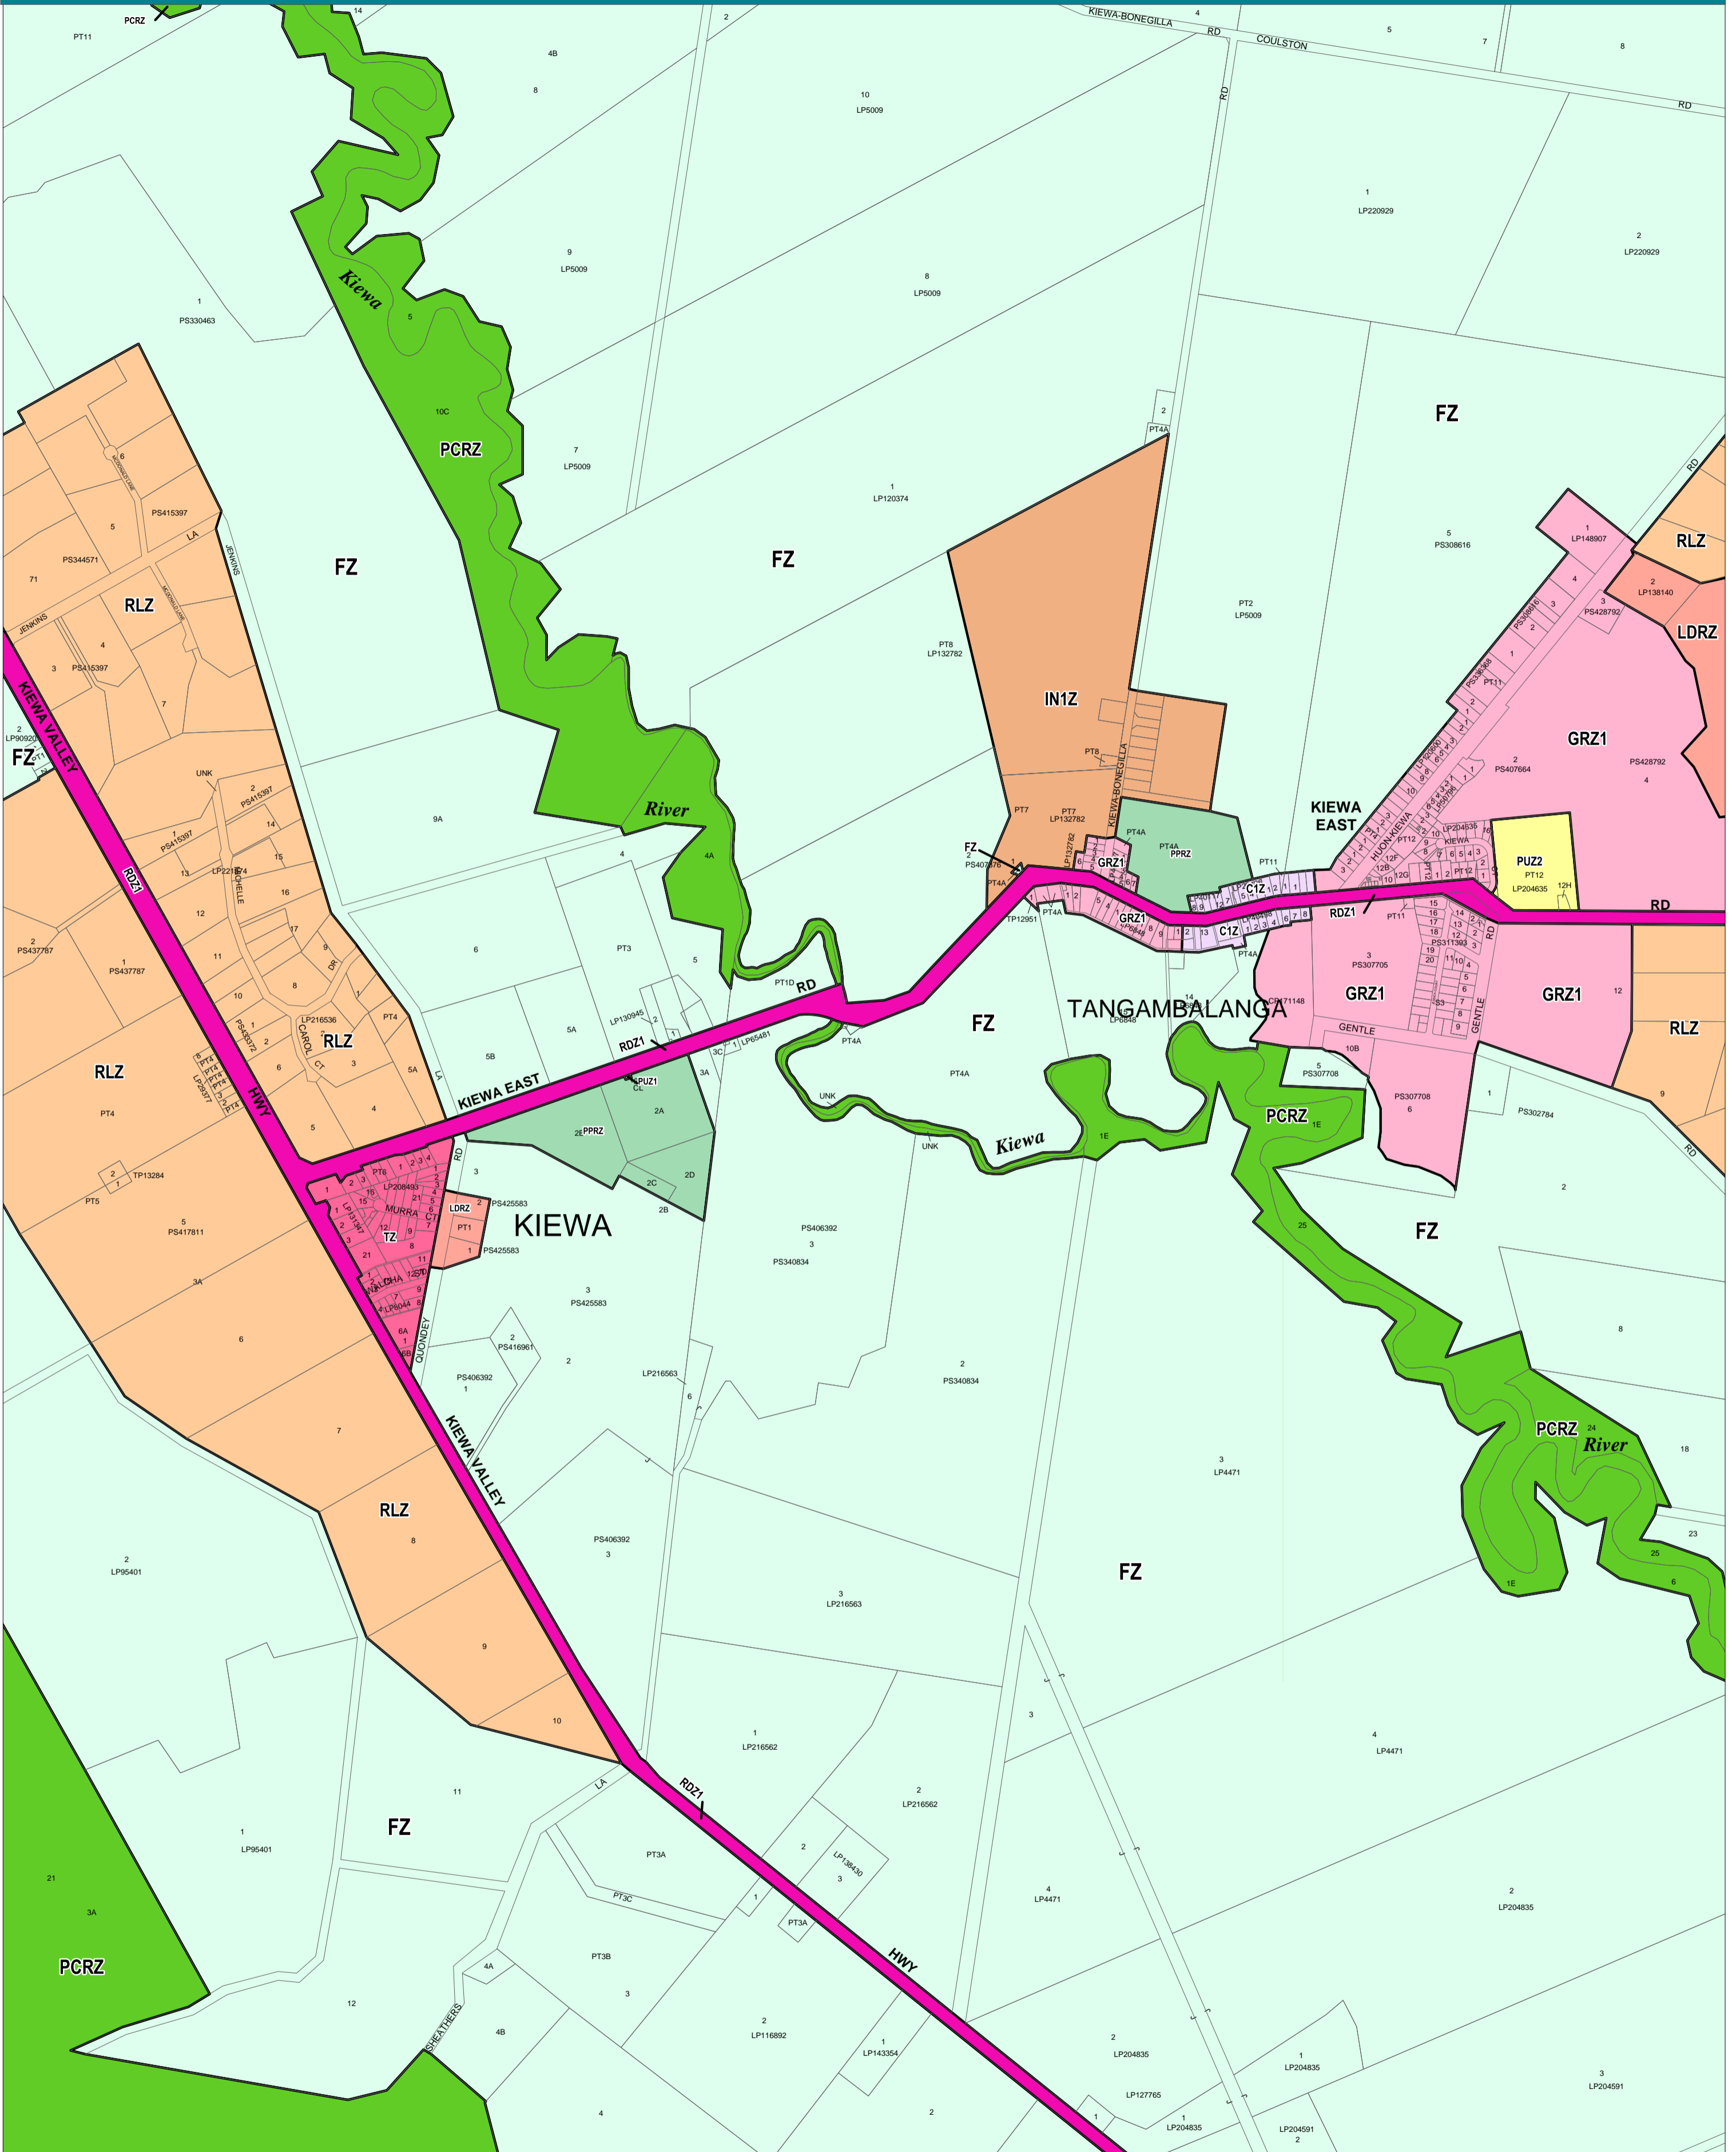

INDIGO PLANNING SCHEME - LOCAL PROVISION

Commercial	Residential	
Commercial 1 Zone	General Residential Zone - Schedule 1	Municipal Boundary
Industrial 1 Zone	Low Density Residential Zone	
Public Land	Township Zone	
Public Conservation And Resource Zone	Farming Zone	
Public Park And Recreation Zone	Rural Living Zone	
Public Use Zone - Education		
Public Use Zone - Service And Utility		
Road Zone - Category 1		

AUSTRALIAN MAP GRID ZONE 55
PREPARED BY: Planning Mapping Services

Printed: 5/9/2016

AMENDMENT C72