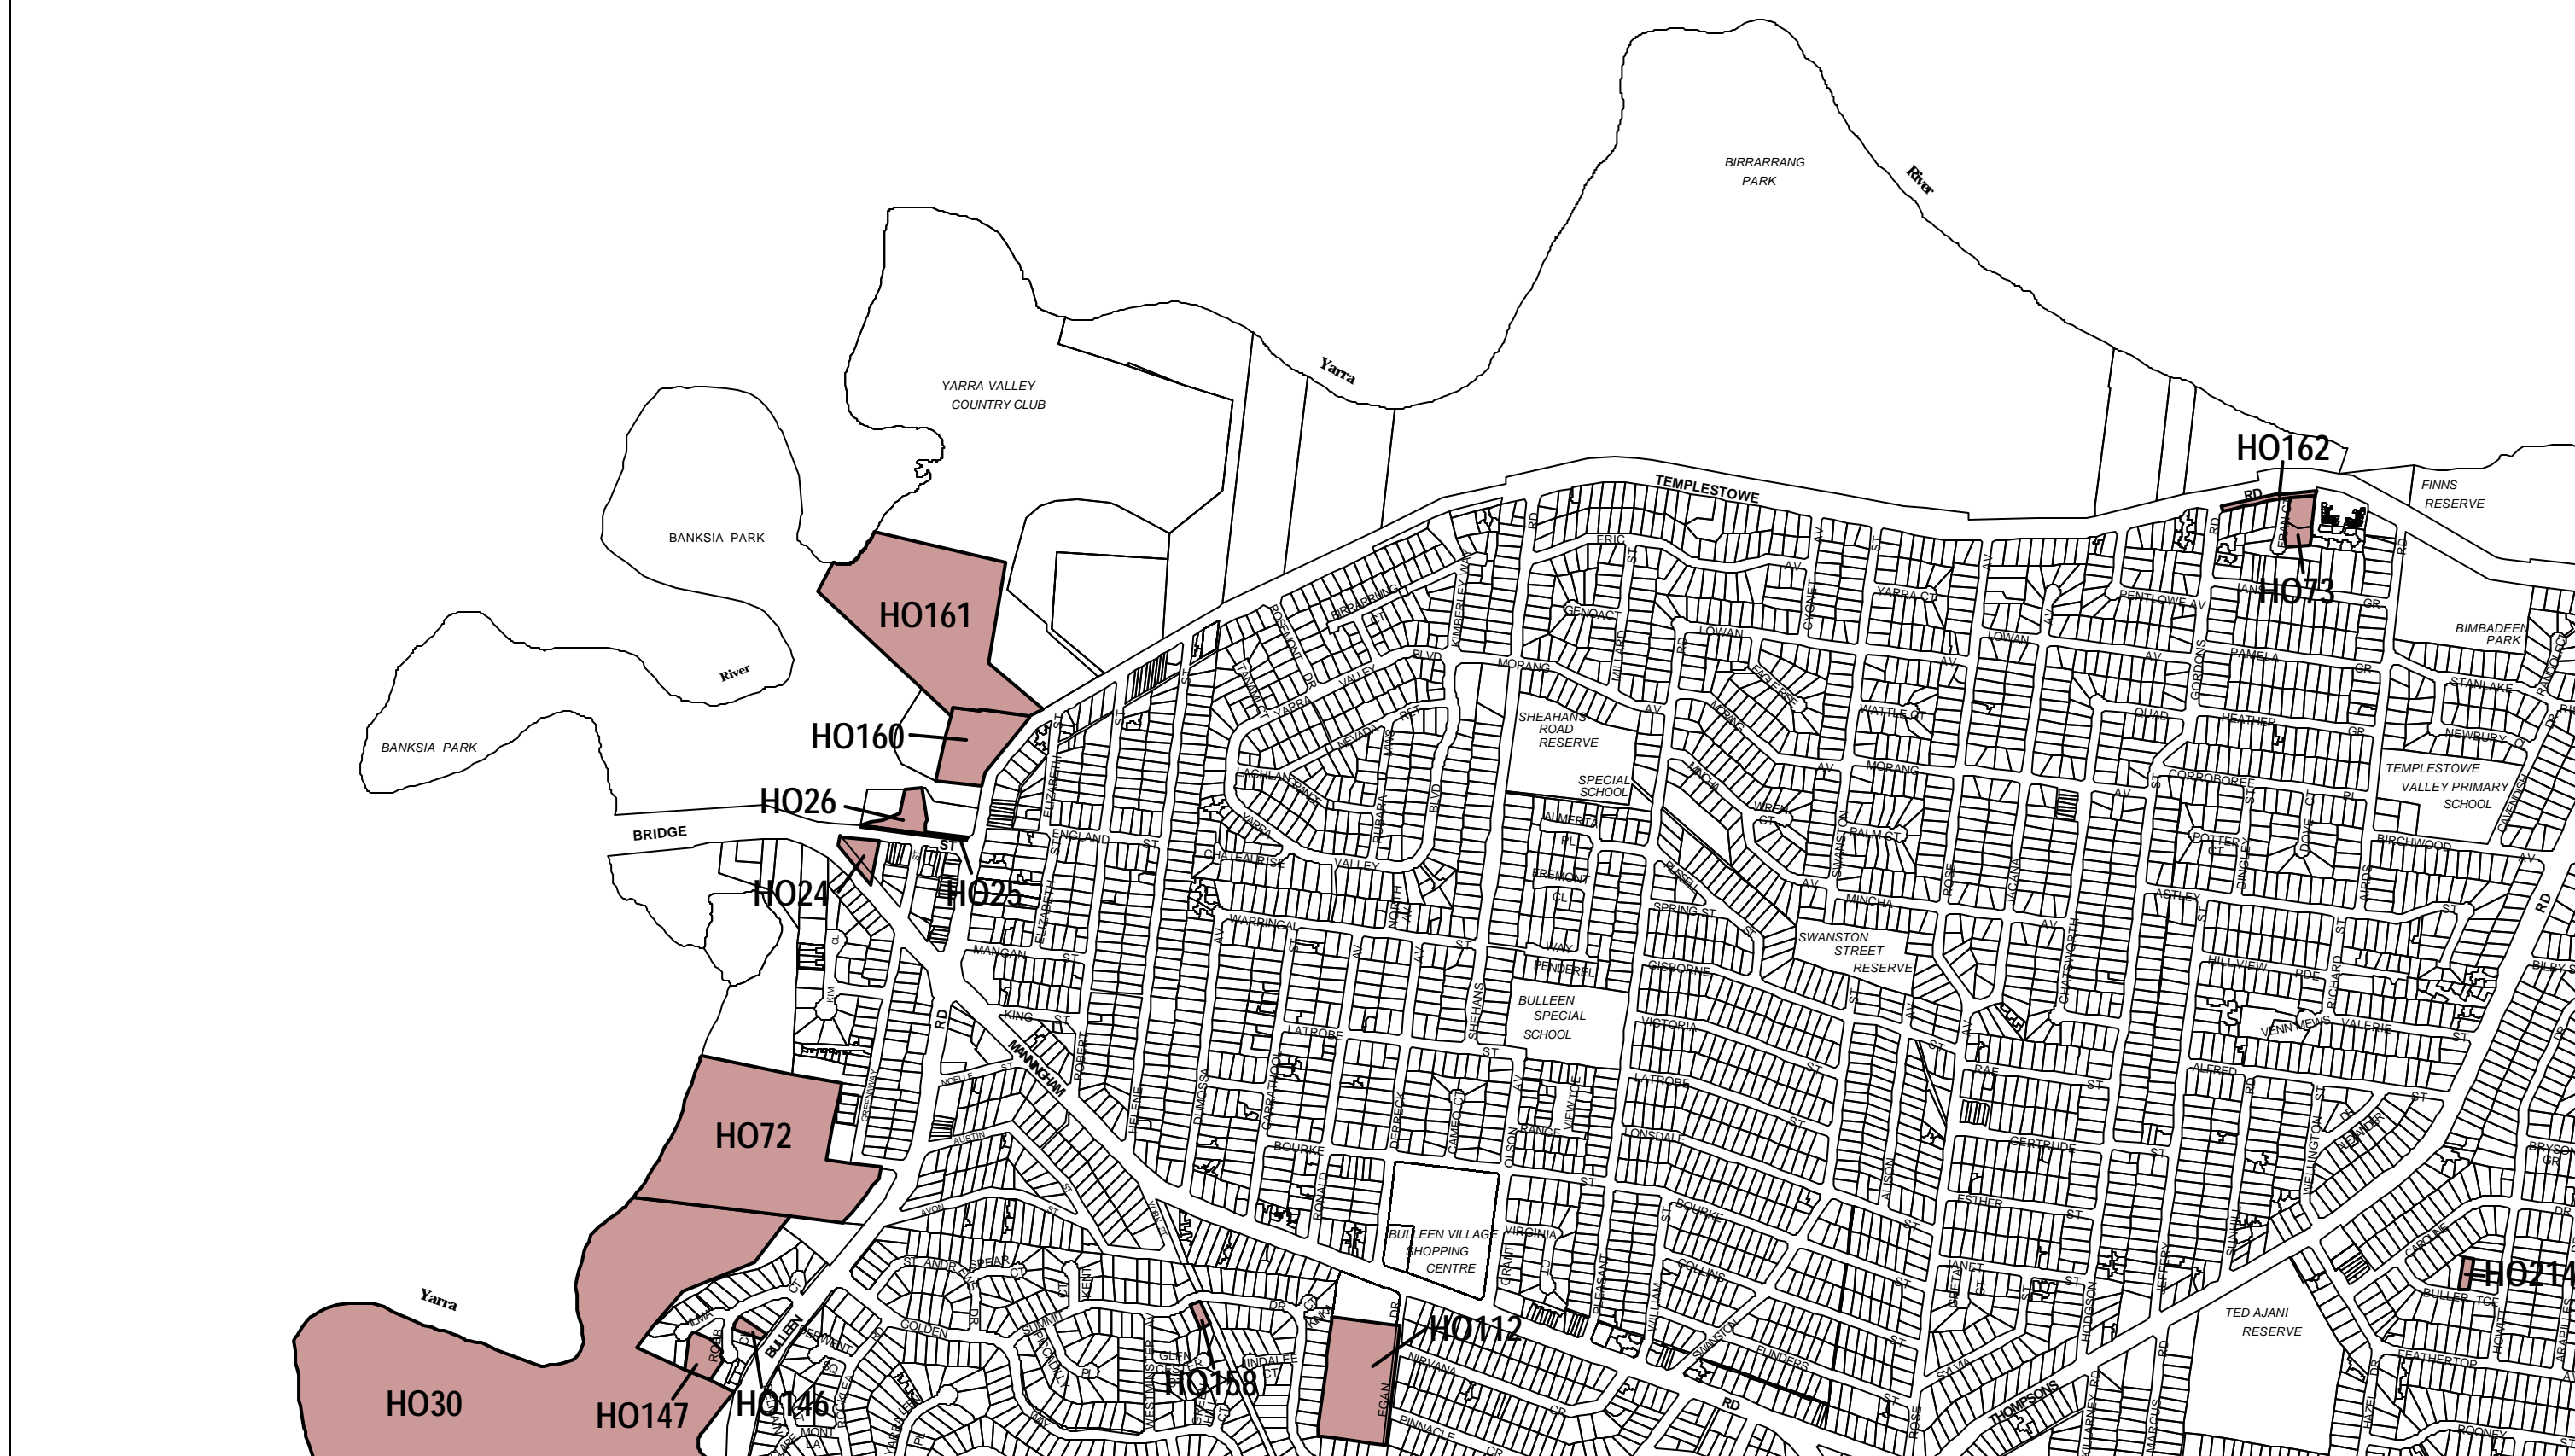

MANNINGHAM PLANNING SCHEME - LOCAL PROVISION

See BANYULE PLANNING SCHEME

Overlays

HO Heritage Overlay

AUSTRALIAN MAP GRID ZONE 55

INDEX TO ADJOINING METRIC SERIES MAP

Printed: 17/9/2007

AMENDMENT C53