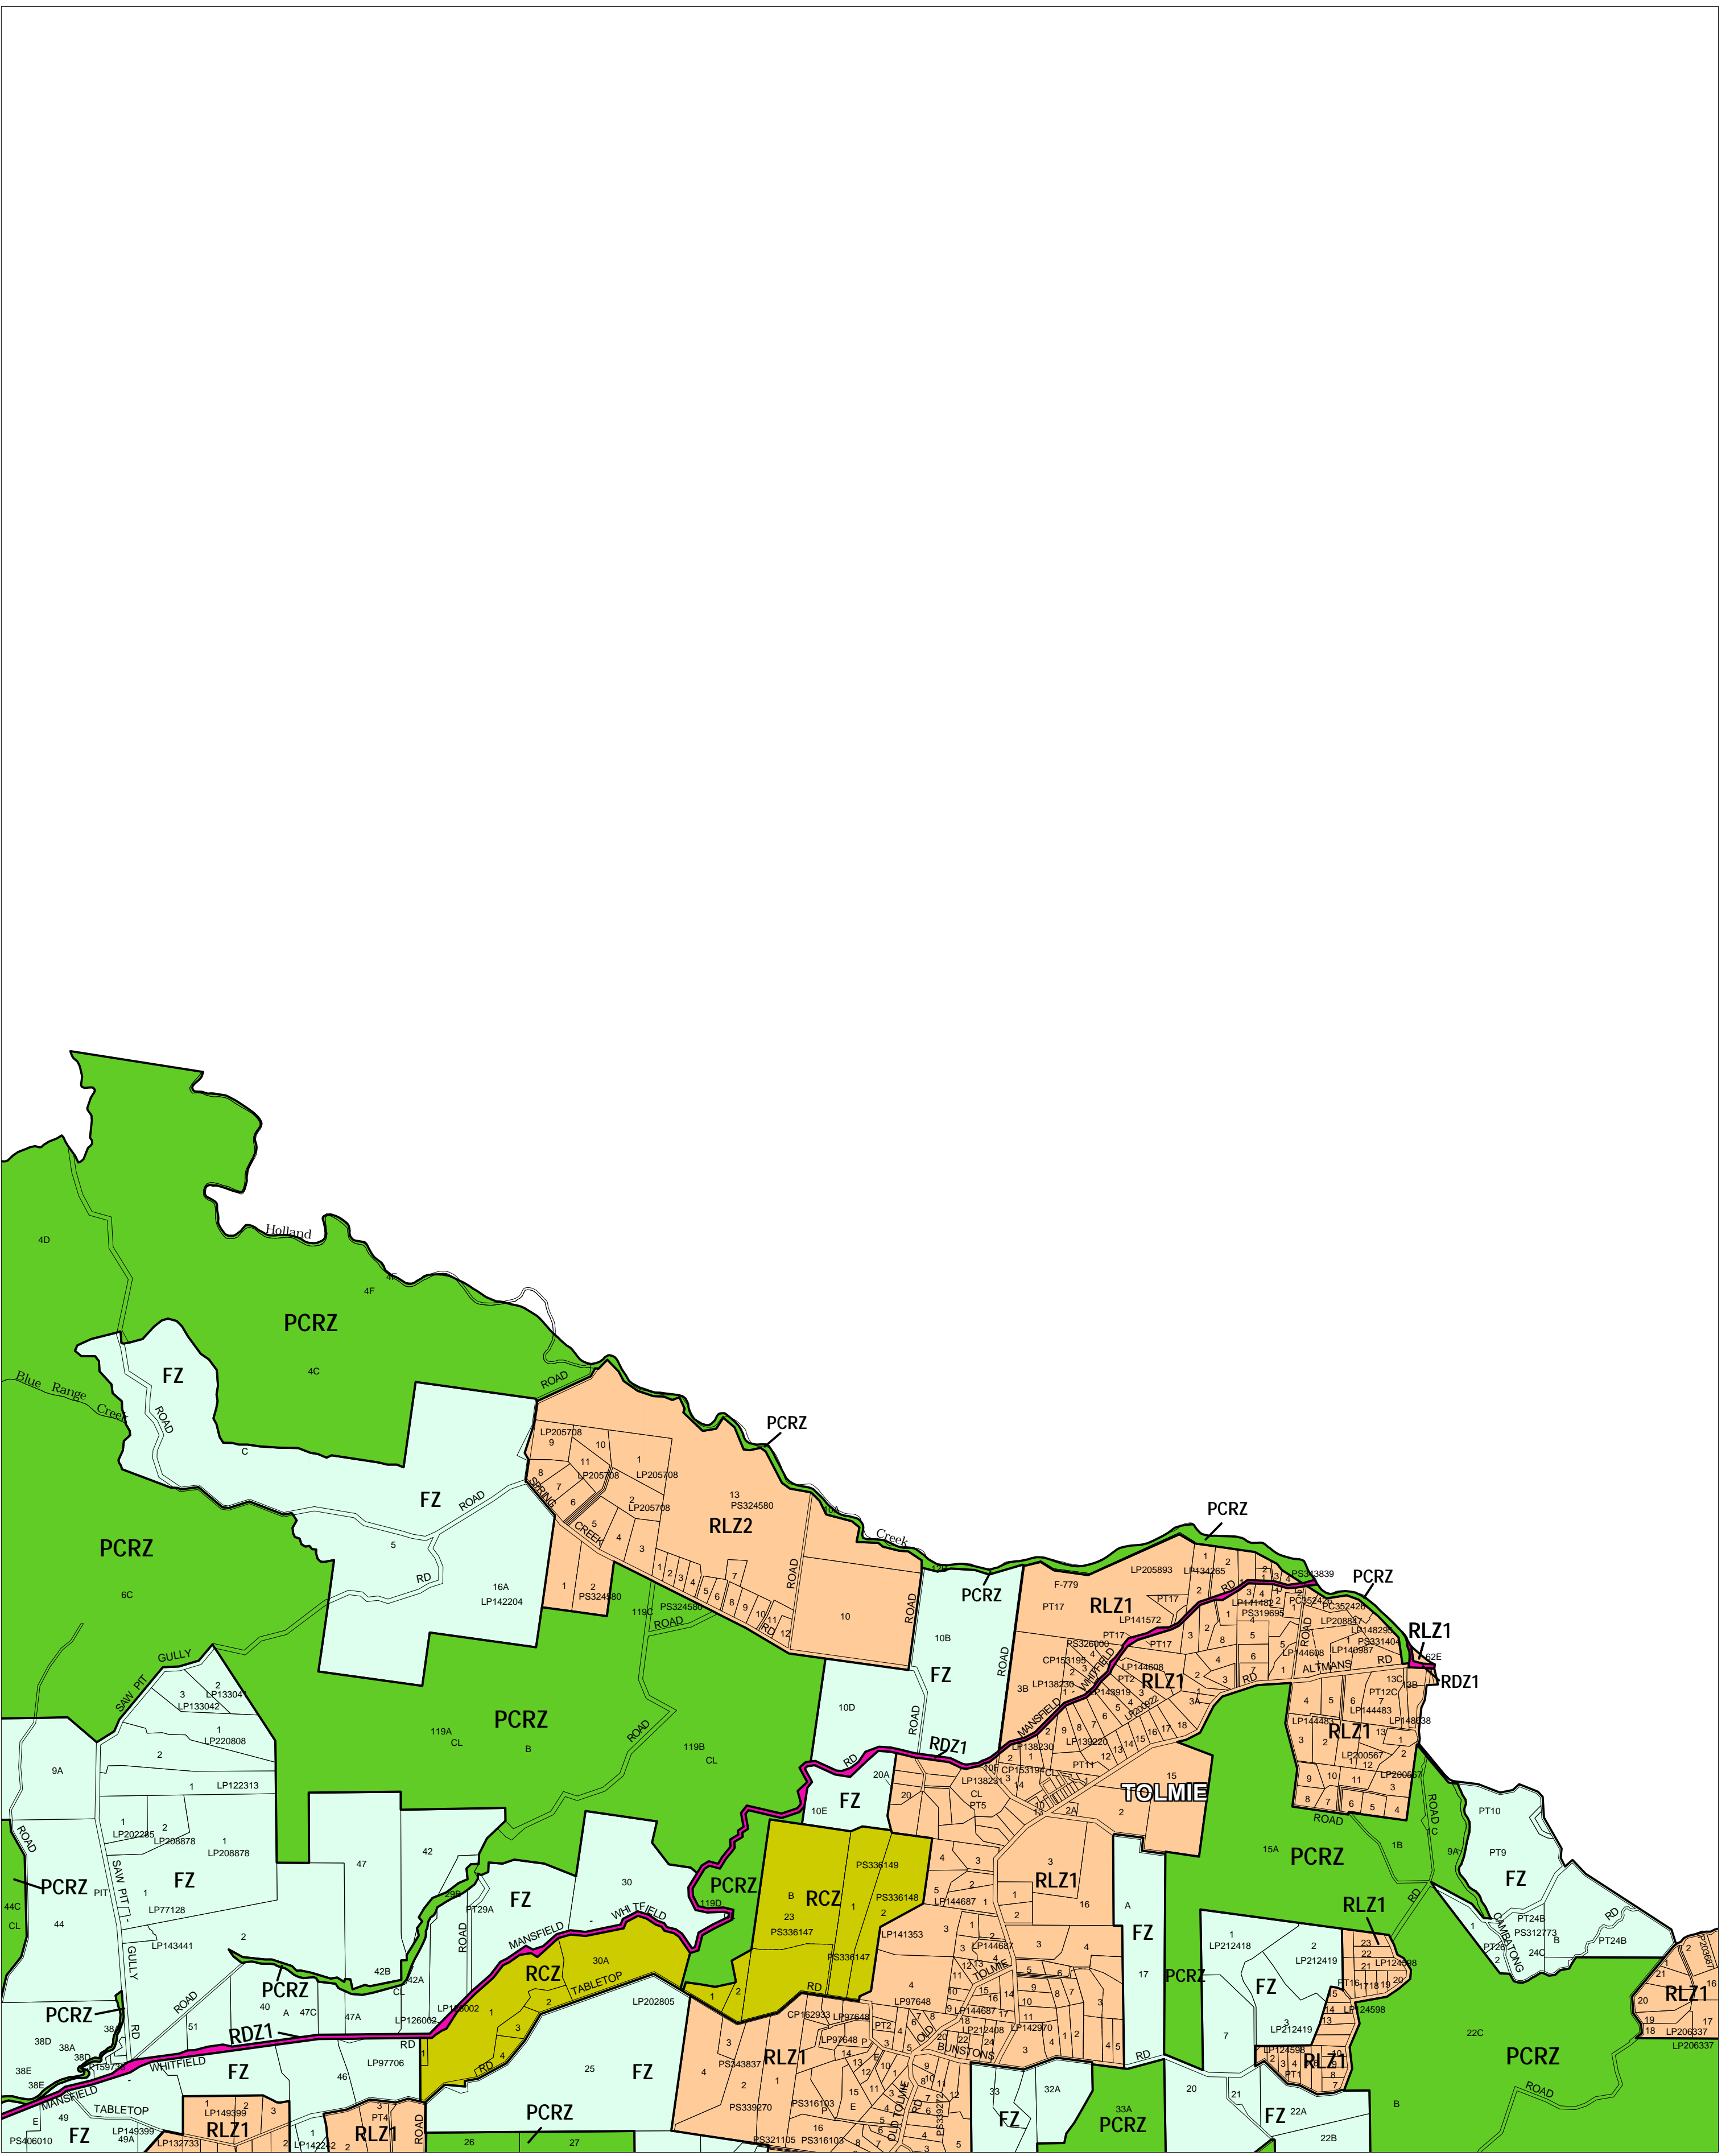

MANSFIELD PLANNING SCHEME - LOCAL PROVISION

Public Land

- Public Conservation And Resource Zone

Rural

- Farming Zone
- Rural Conservation Zone
- Rural Living Zone - Schedule 1
- Rural Living Zone - Schedule 2

Road Zone Category 1

AUSTRALIAN MAP GRID ZONE 55

THIS MAP INCORPORATES APPROVED ZONES AS AT: 02/03/2006 AMENDMENT C1 PART 1

Printed: 11/5/2006