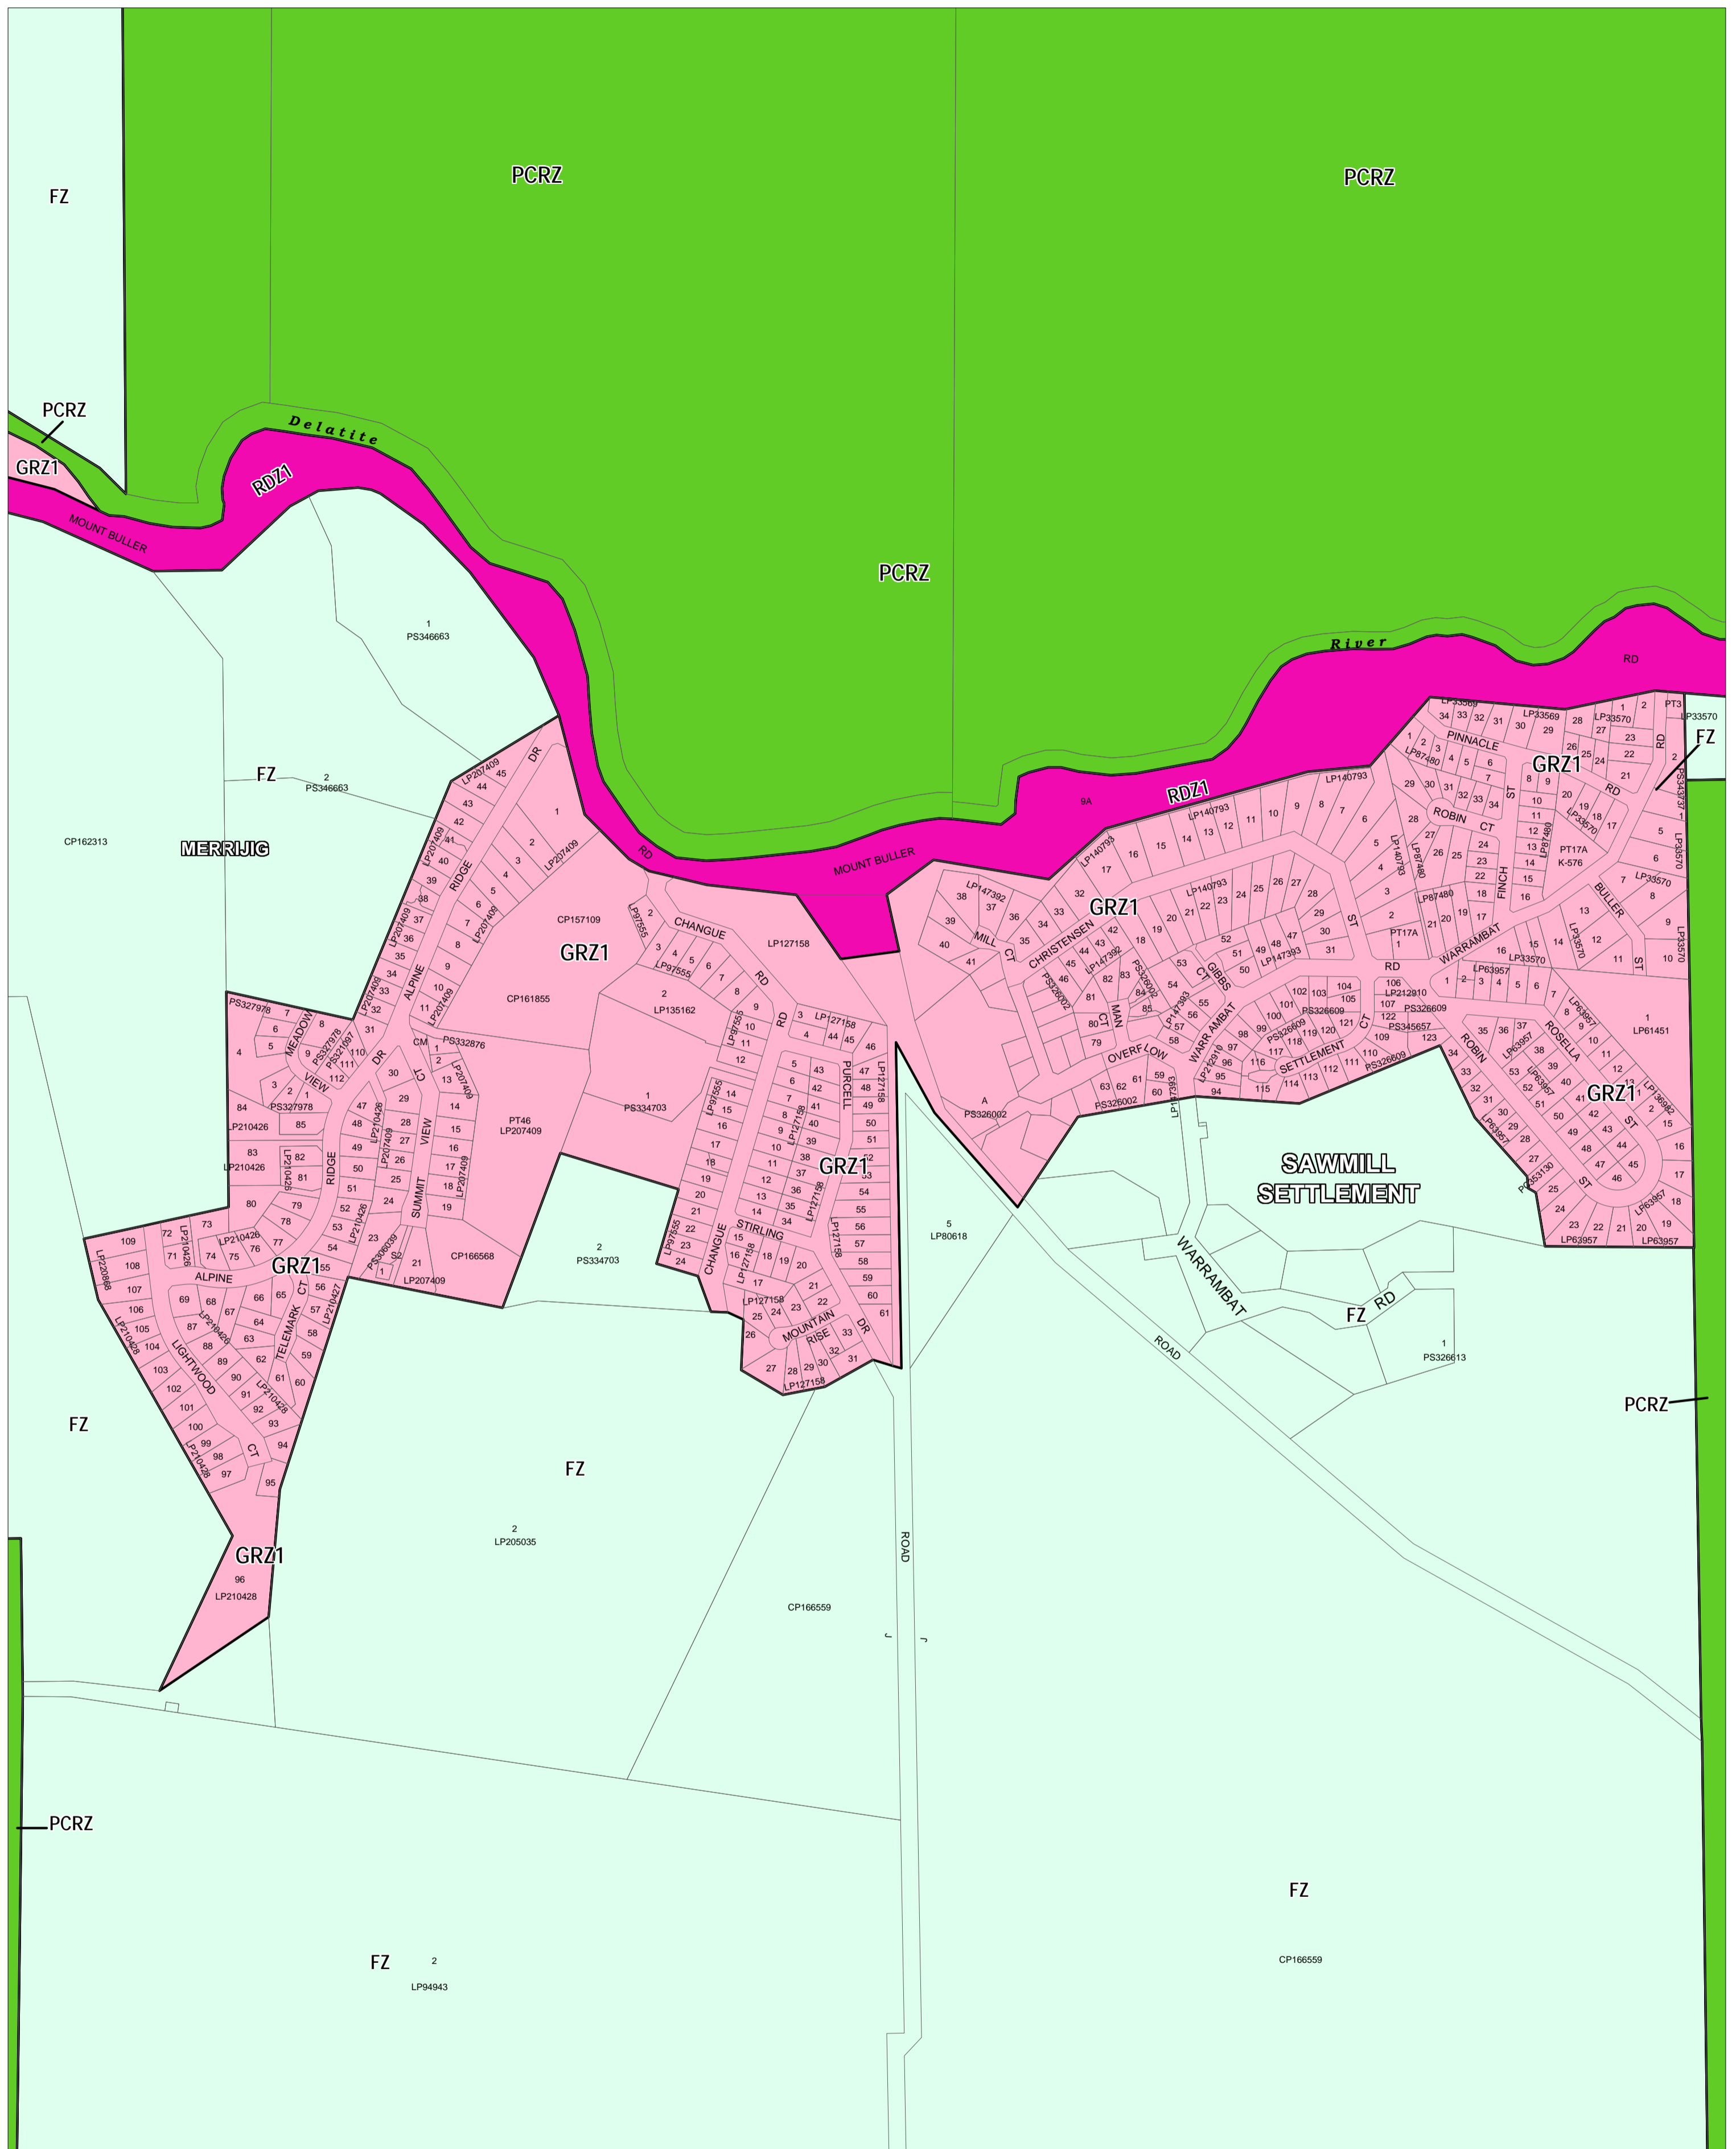

MANSFIELD PLANNING SCHEME - LOCAL PROVISION

Public Land
PCRZ Public Conservation And Resource Zone

Road Zone - Category 1
RDZ1 Road Zone - Category 1

Residential
GRZ1 General Residential Zone - Schedule 1

Rural
FZ Farming Zone

100 0 100 200 300 400 500 m

AUSTRALIAN MAP GRID ZONE 55

INDEX TO ADJOINING METRIC SERIES MAP

Printed: 5/6/2014

AMENDMENT GC12