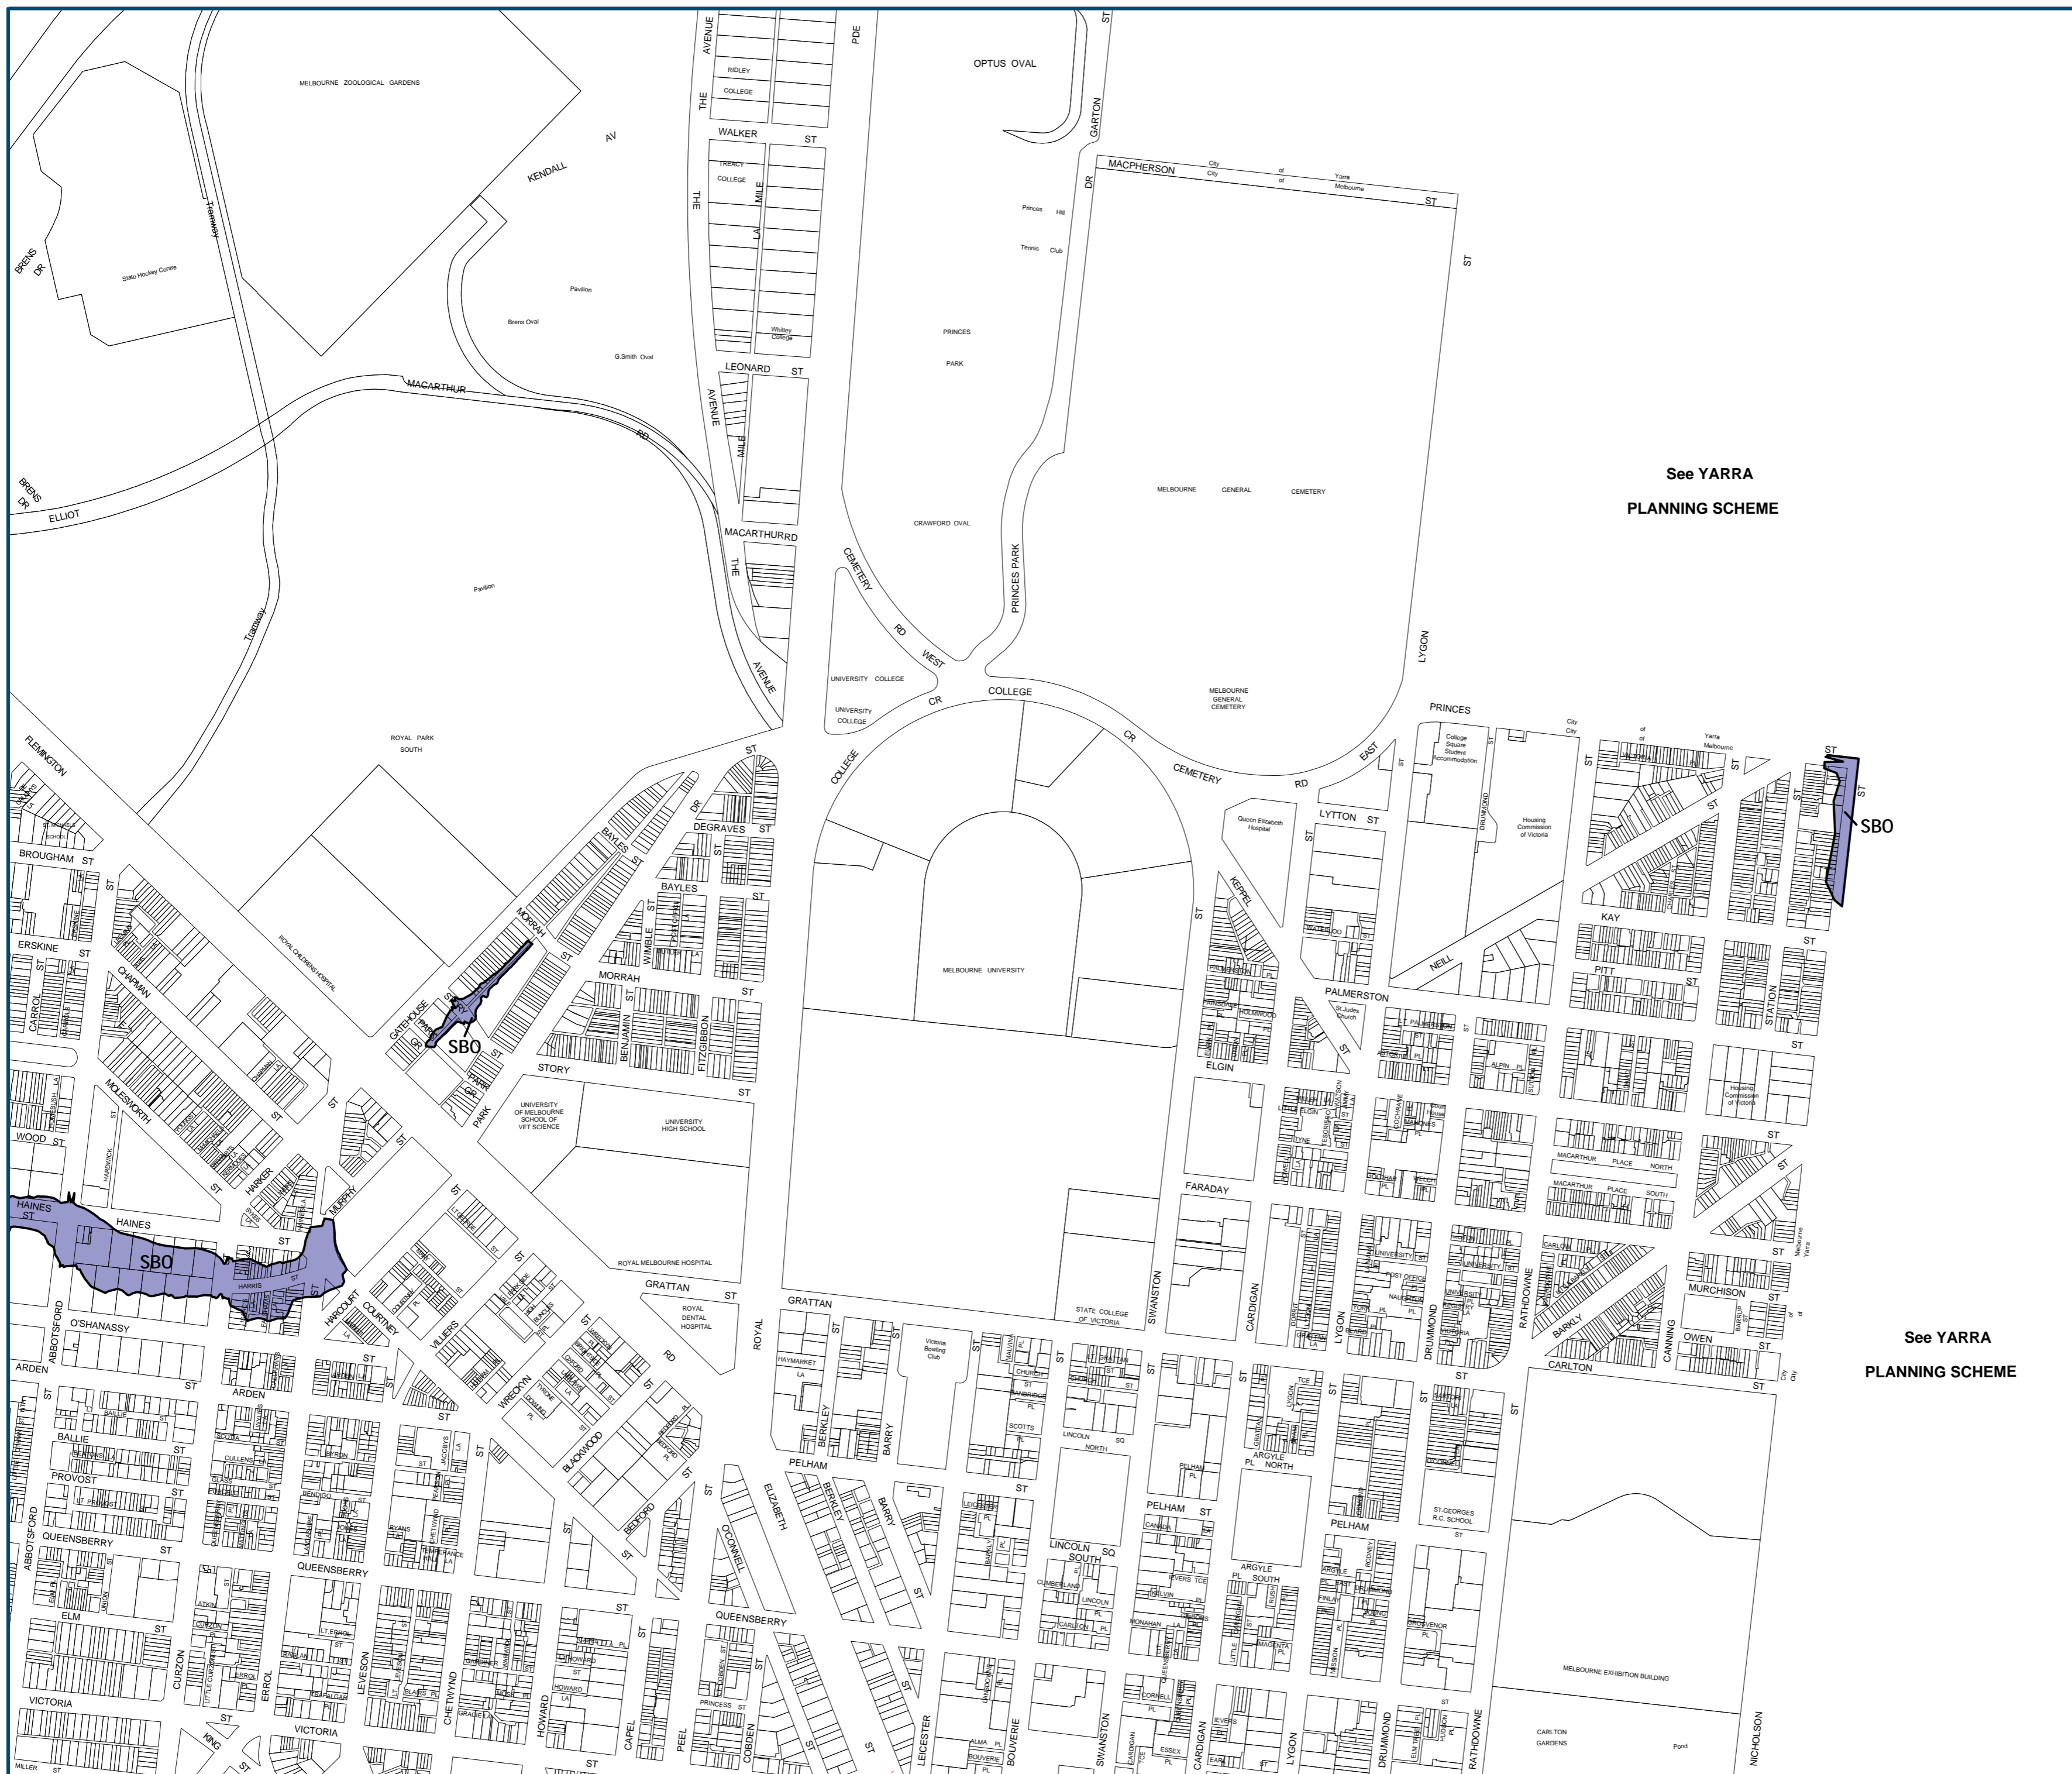

MELBOURNE PLANNING SCHEME - LOCAL PROVISION

SPECIAL BUILDING OVERLAY

See YARRA
PLANNING SCHEME

See YARRA
PLANNING SCHEME

INDEX TO ADJOINING MAPS

Printed: 23/10/2007

AMENDMENT C119

MAP No 5SBO