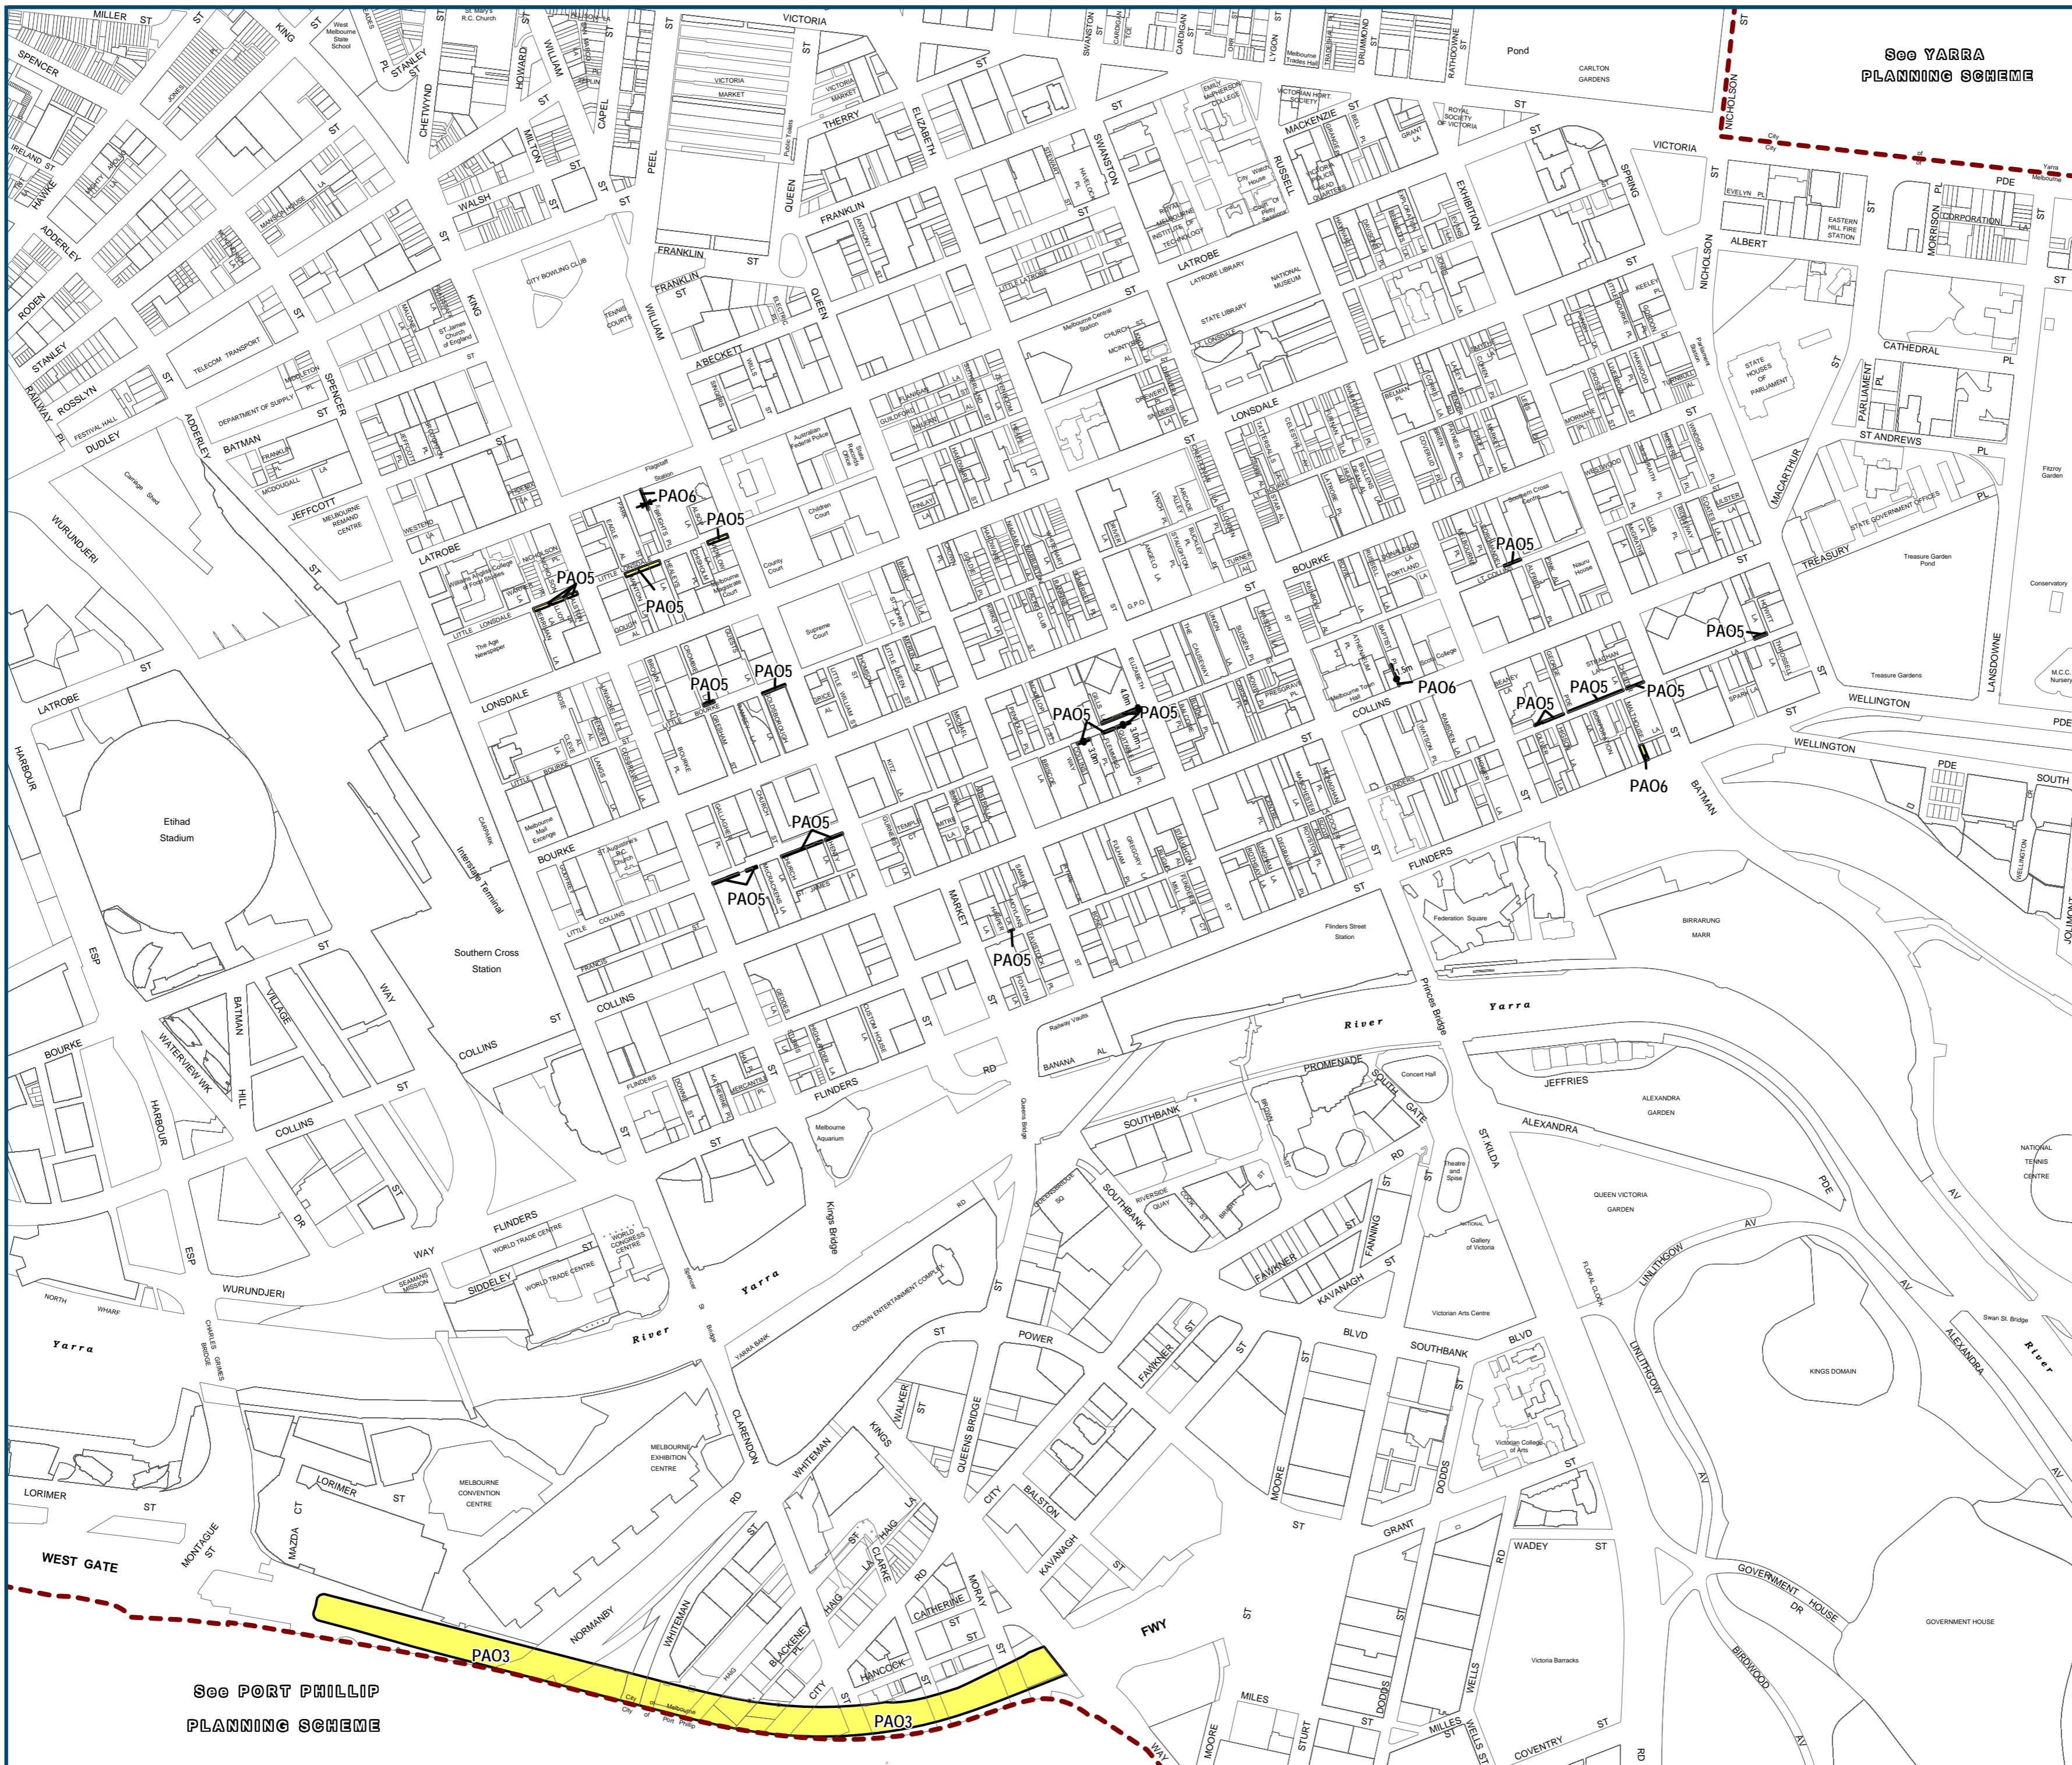

MELBOURNE PLANNING SCHEME - LOCAL PROVISION

PUBLIC ACQUISITION OVERLAY

1. **Overlays**
2. PAO3 Public Acquisition Overlay 3
   - PAO5 Public Acquisition Overlay 5
   - PAO6 Public Acquisition Overlay 6