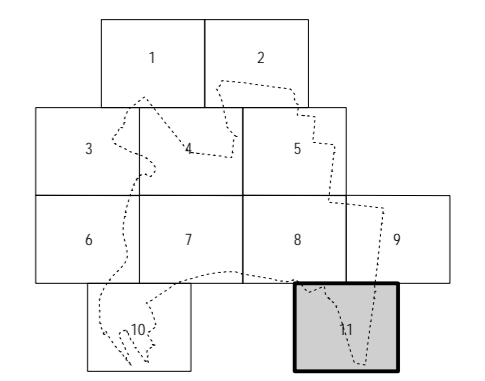

MELBOURNE PLANNING SCHEME - LOCAL PROVISION

See
STONNINGTON
PLANNING
SCHEME

See PORT PHILLIP
PLANNING SCHEME

See STONNINGTON
PLANNING SCHEME

DESIGN AND DEVELOPMENT OVERLAY PT 2

Overlays
DDO17 Design And Development Overlay - Schedule 17

INDEX TO ADJOINING MAPS

Printed: 23/10/2007

AMENDMENT C119

MAP No 11DDOPT2