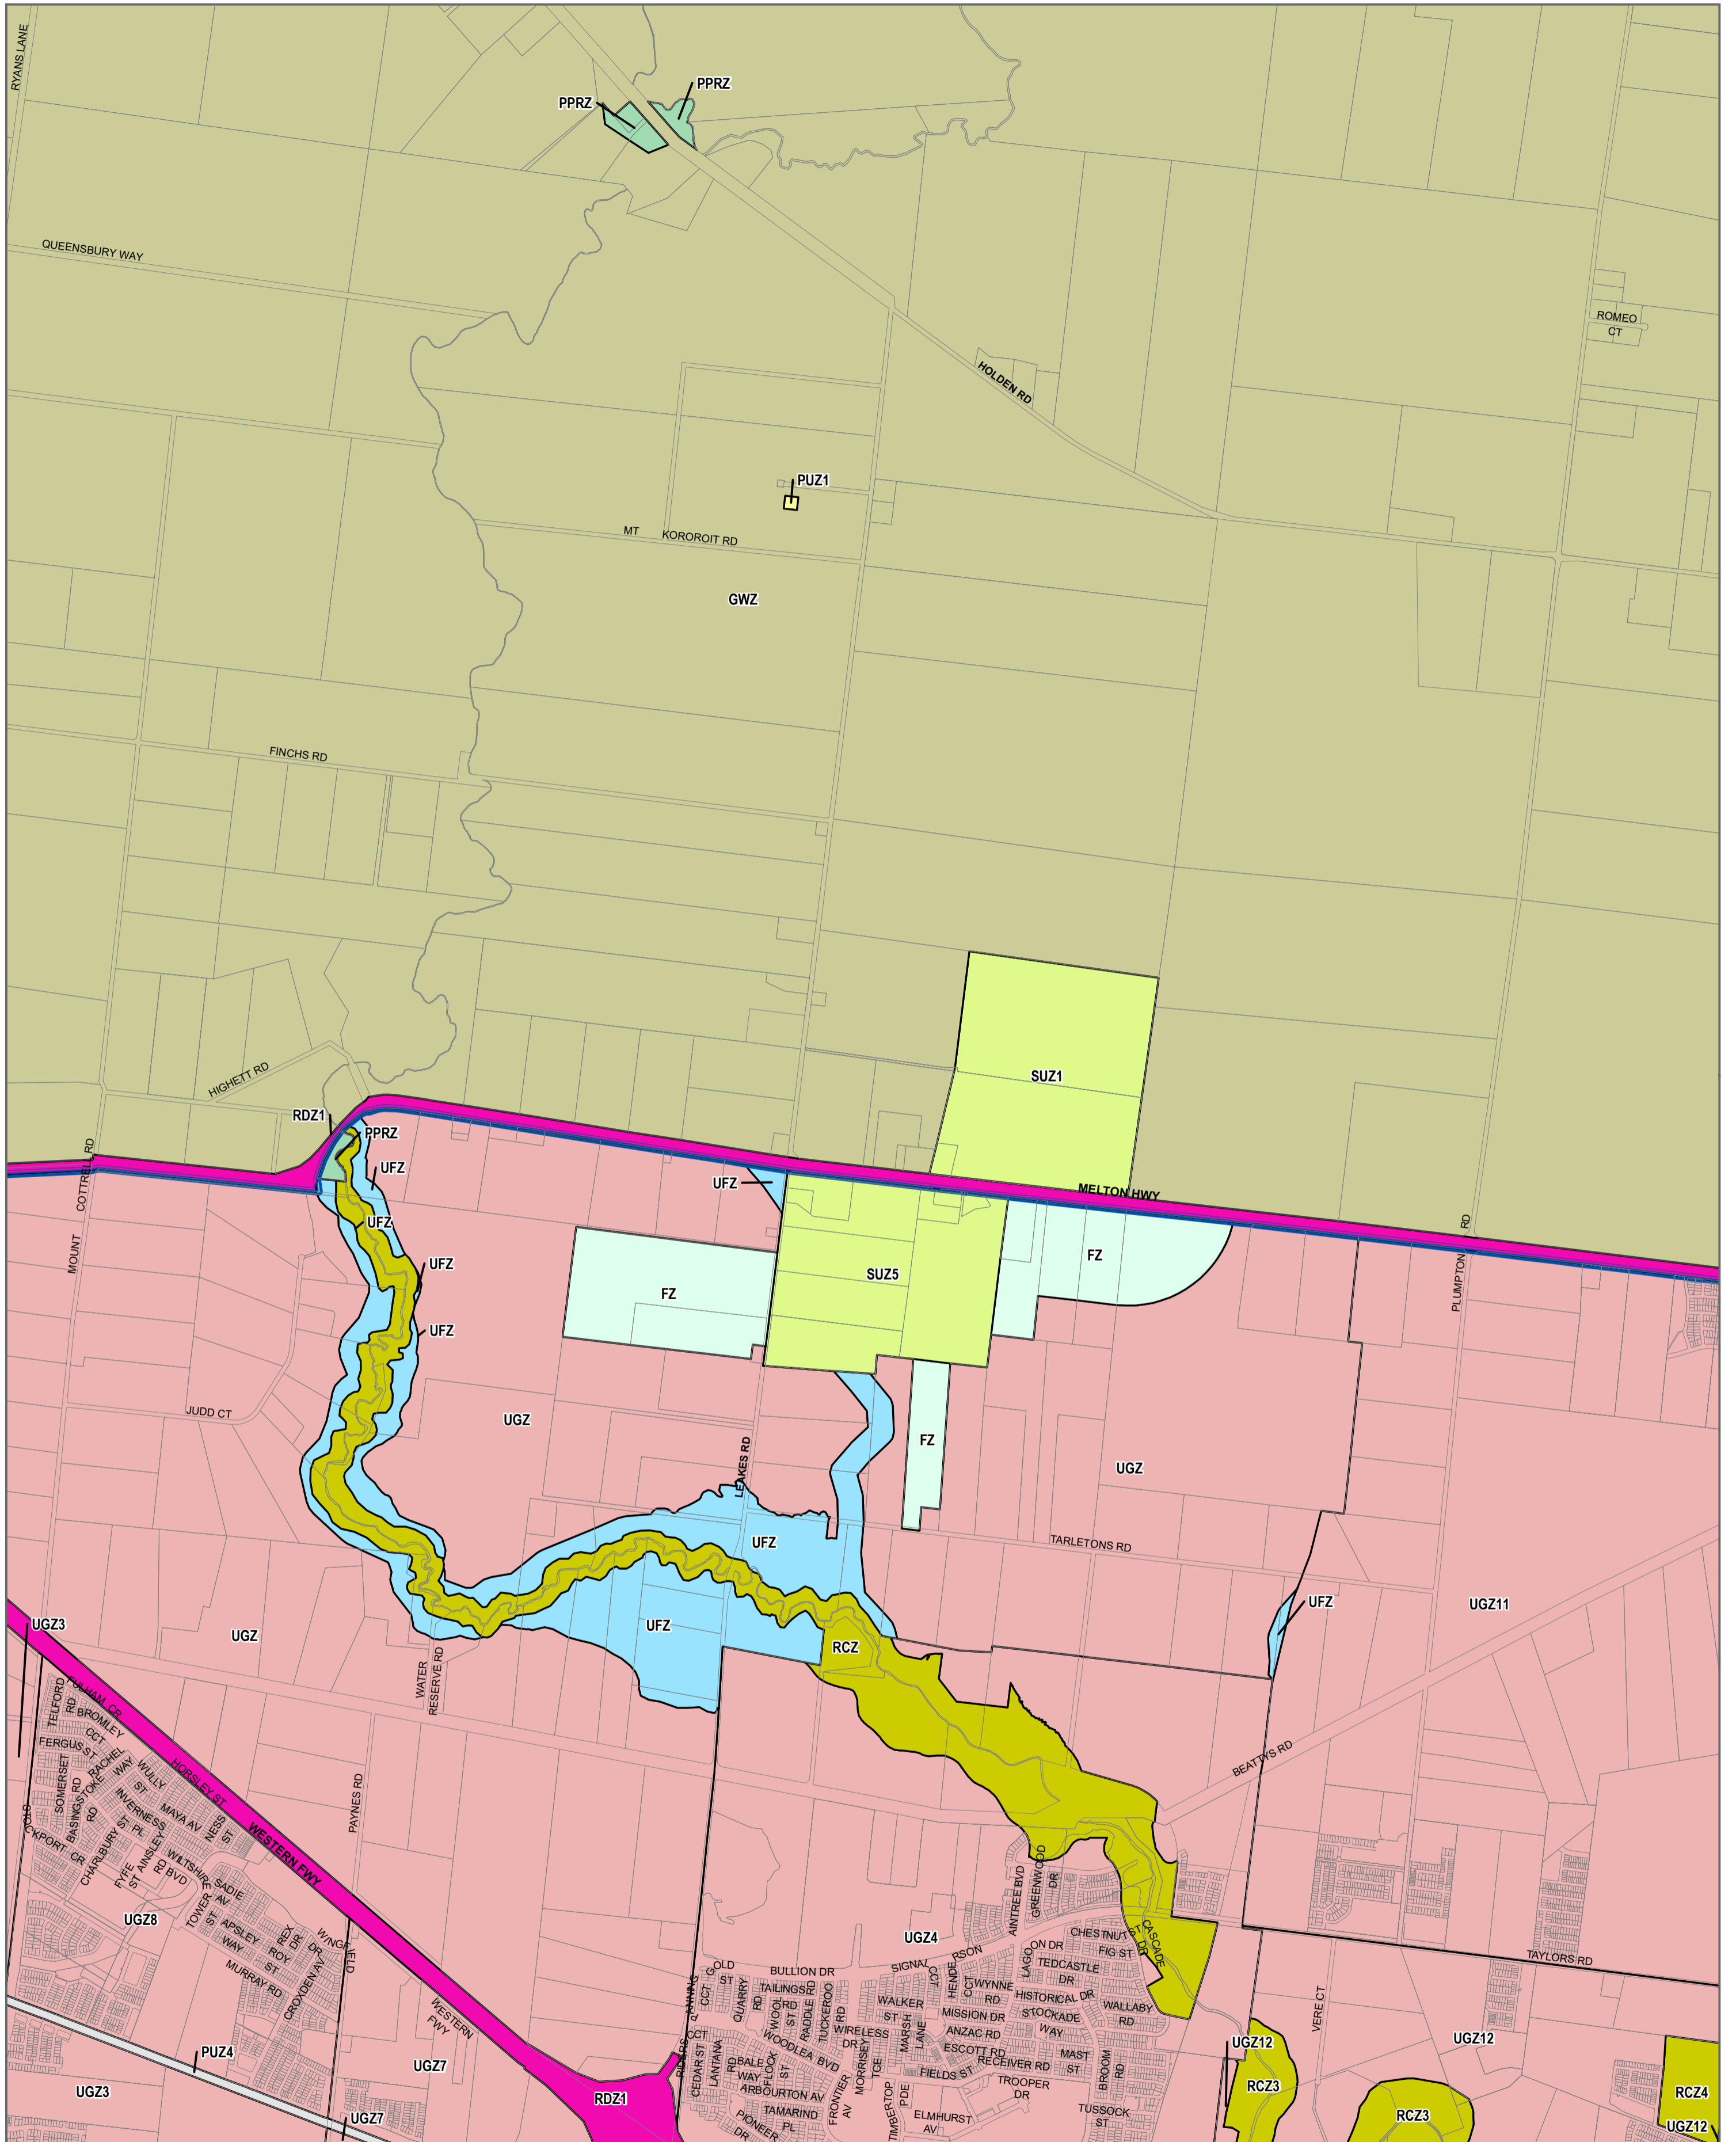

MELTON PLANNING SCHEME - LOCAL PROVISION

LEGEND	
	FZ - Farming Zone
	GWZ - Green Wedge Zone
	PPRZ - Public Park and Recreation Zone
	PUZ1 - Public Use Zone - Service and Utility
	PUZ4 - Public Use Zone - Transport
	RCZ - Rural Conservation Zone
	RDZ1 - Road Zone - Category 1
	SUZ - Special Use Zone
	UFZ - Urban Floodway Zone
	UGZ - Urban Growth Zone
	Municipal Boundary
	Land Outside Urban Growth Boundary

© The State of Victoria Department of Environment, Land, Water and Planning 2019

0 890 1,780
 Meters
 Australian Map Grid Zone 55

NORTH
 Planning Group
AMENDMENT C203melt
 Printed: 15/11/2019

Environment, Land, Water and Planning