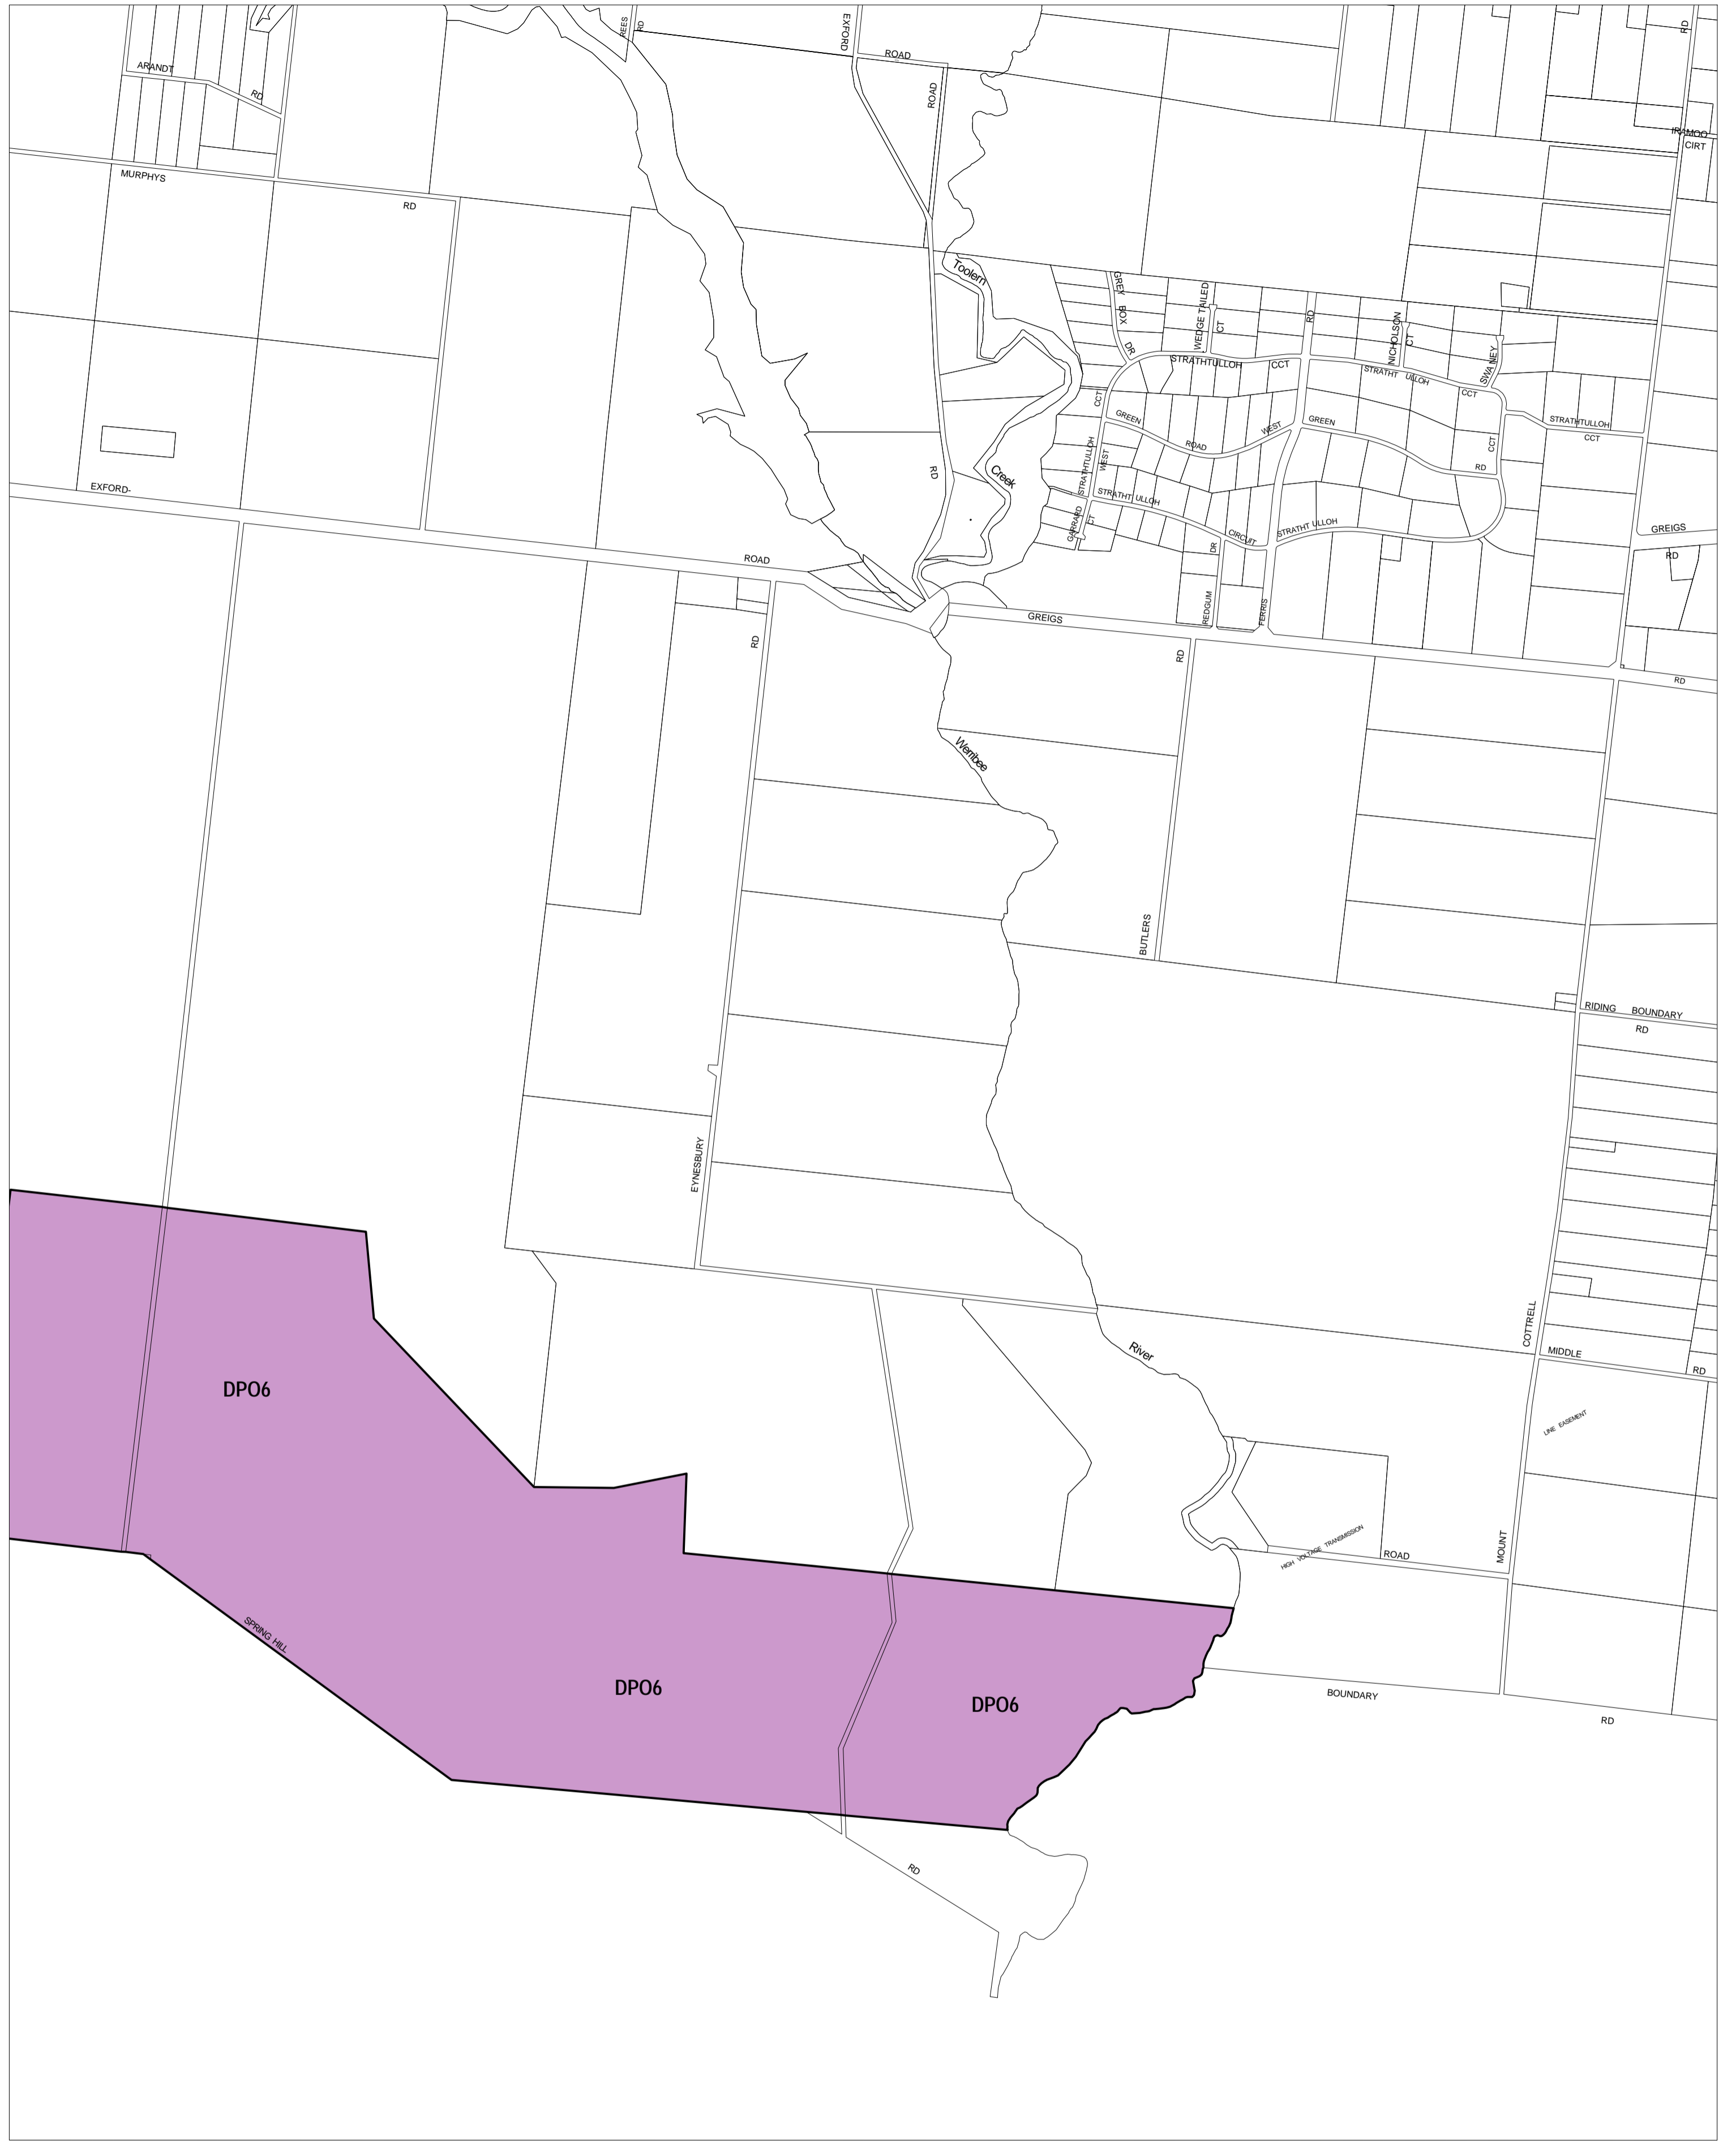

MELTON PLANNING SCHEME - LOCAL PROVISION

Overlays

Development Plan Overlay - Schedule 6

Printed: 7/6/2007

AMENDMENT C20

DEVELOPMENT PLAN OVERLAY

MAP No 12DPO