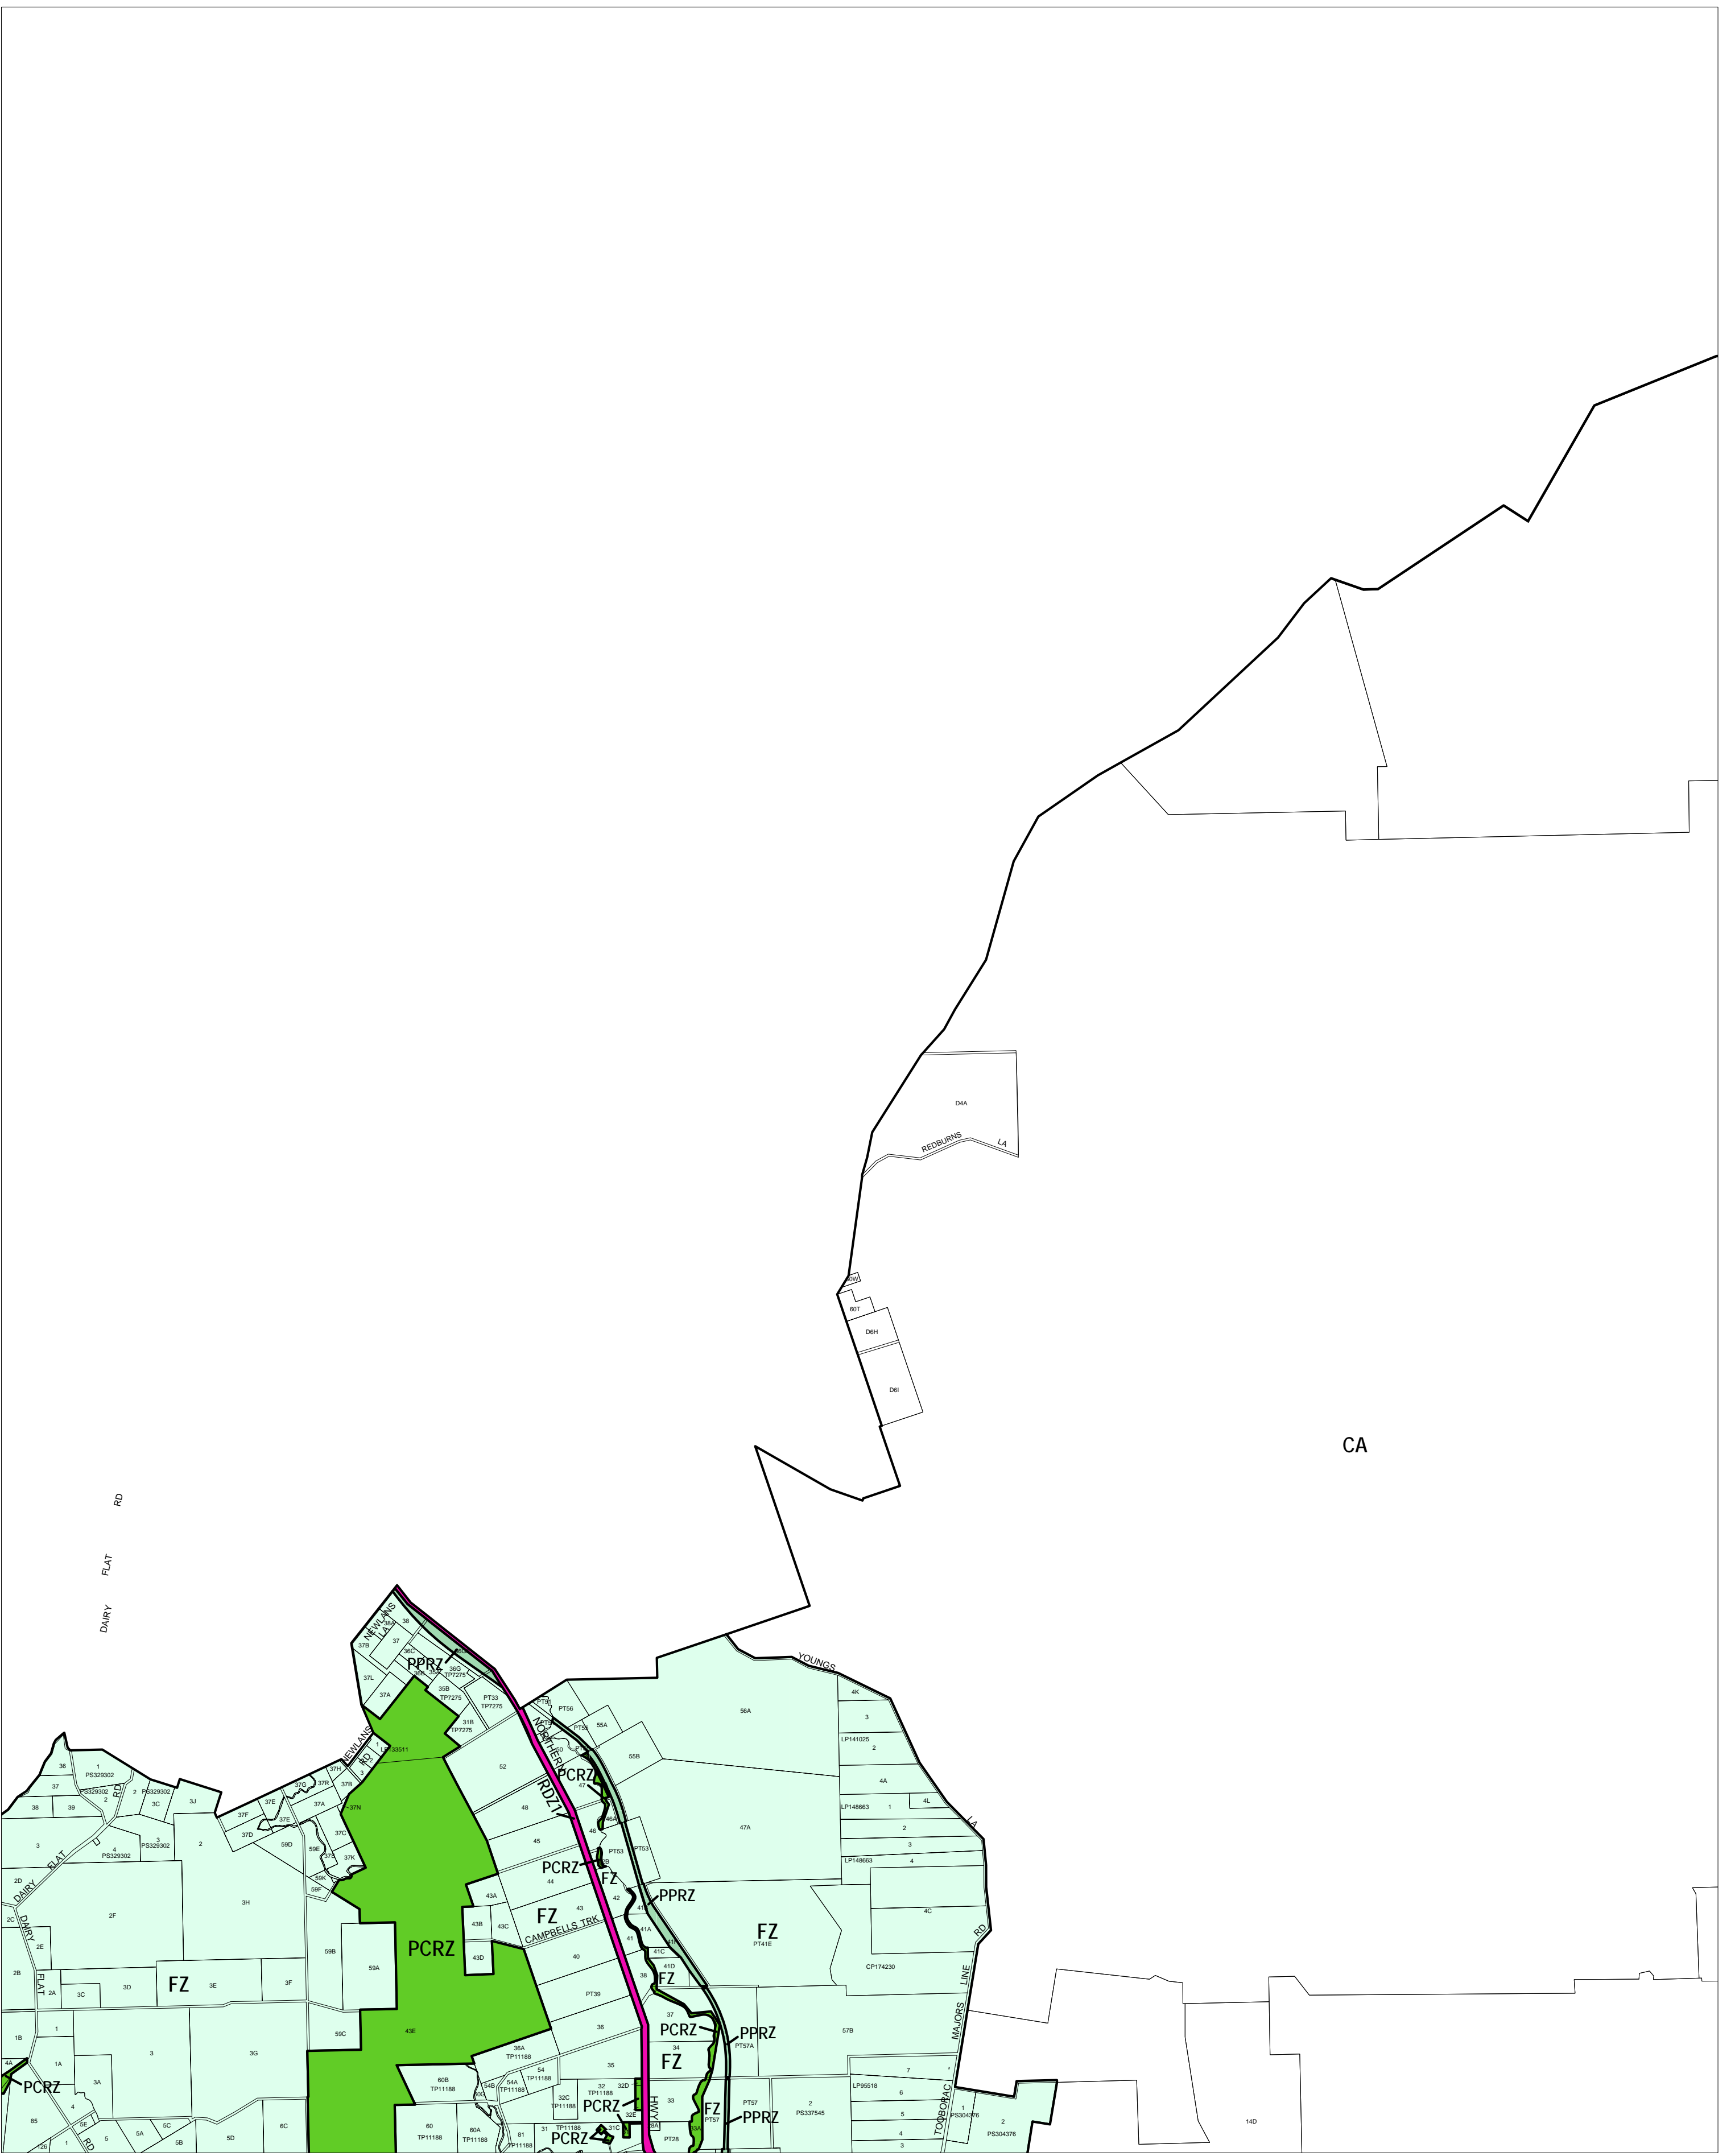

MITCHELL PLANNING SCHEME - LOCAL PROVISION

Public Land	
	Public Conservation And Resource Zone
	Public Park And Recreation Zone
	Road Zone - Category 1
Rural	
	Farming Zone
Commonwealth Land	
	Commonwealth Land Not Controlled By Planning Scheme

AUSTRALIAN MAP GRID ZONE 55

Printed: 30/7/2007

AMENDMENT C48