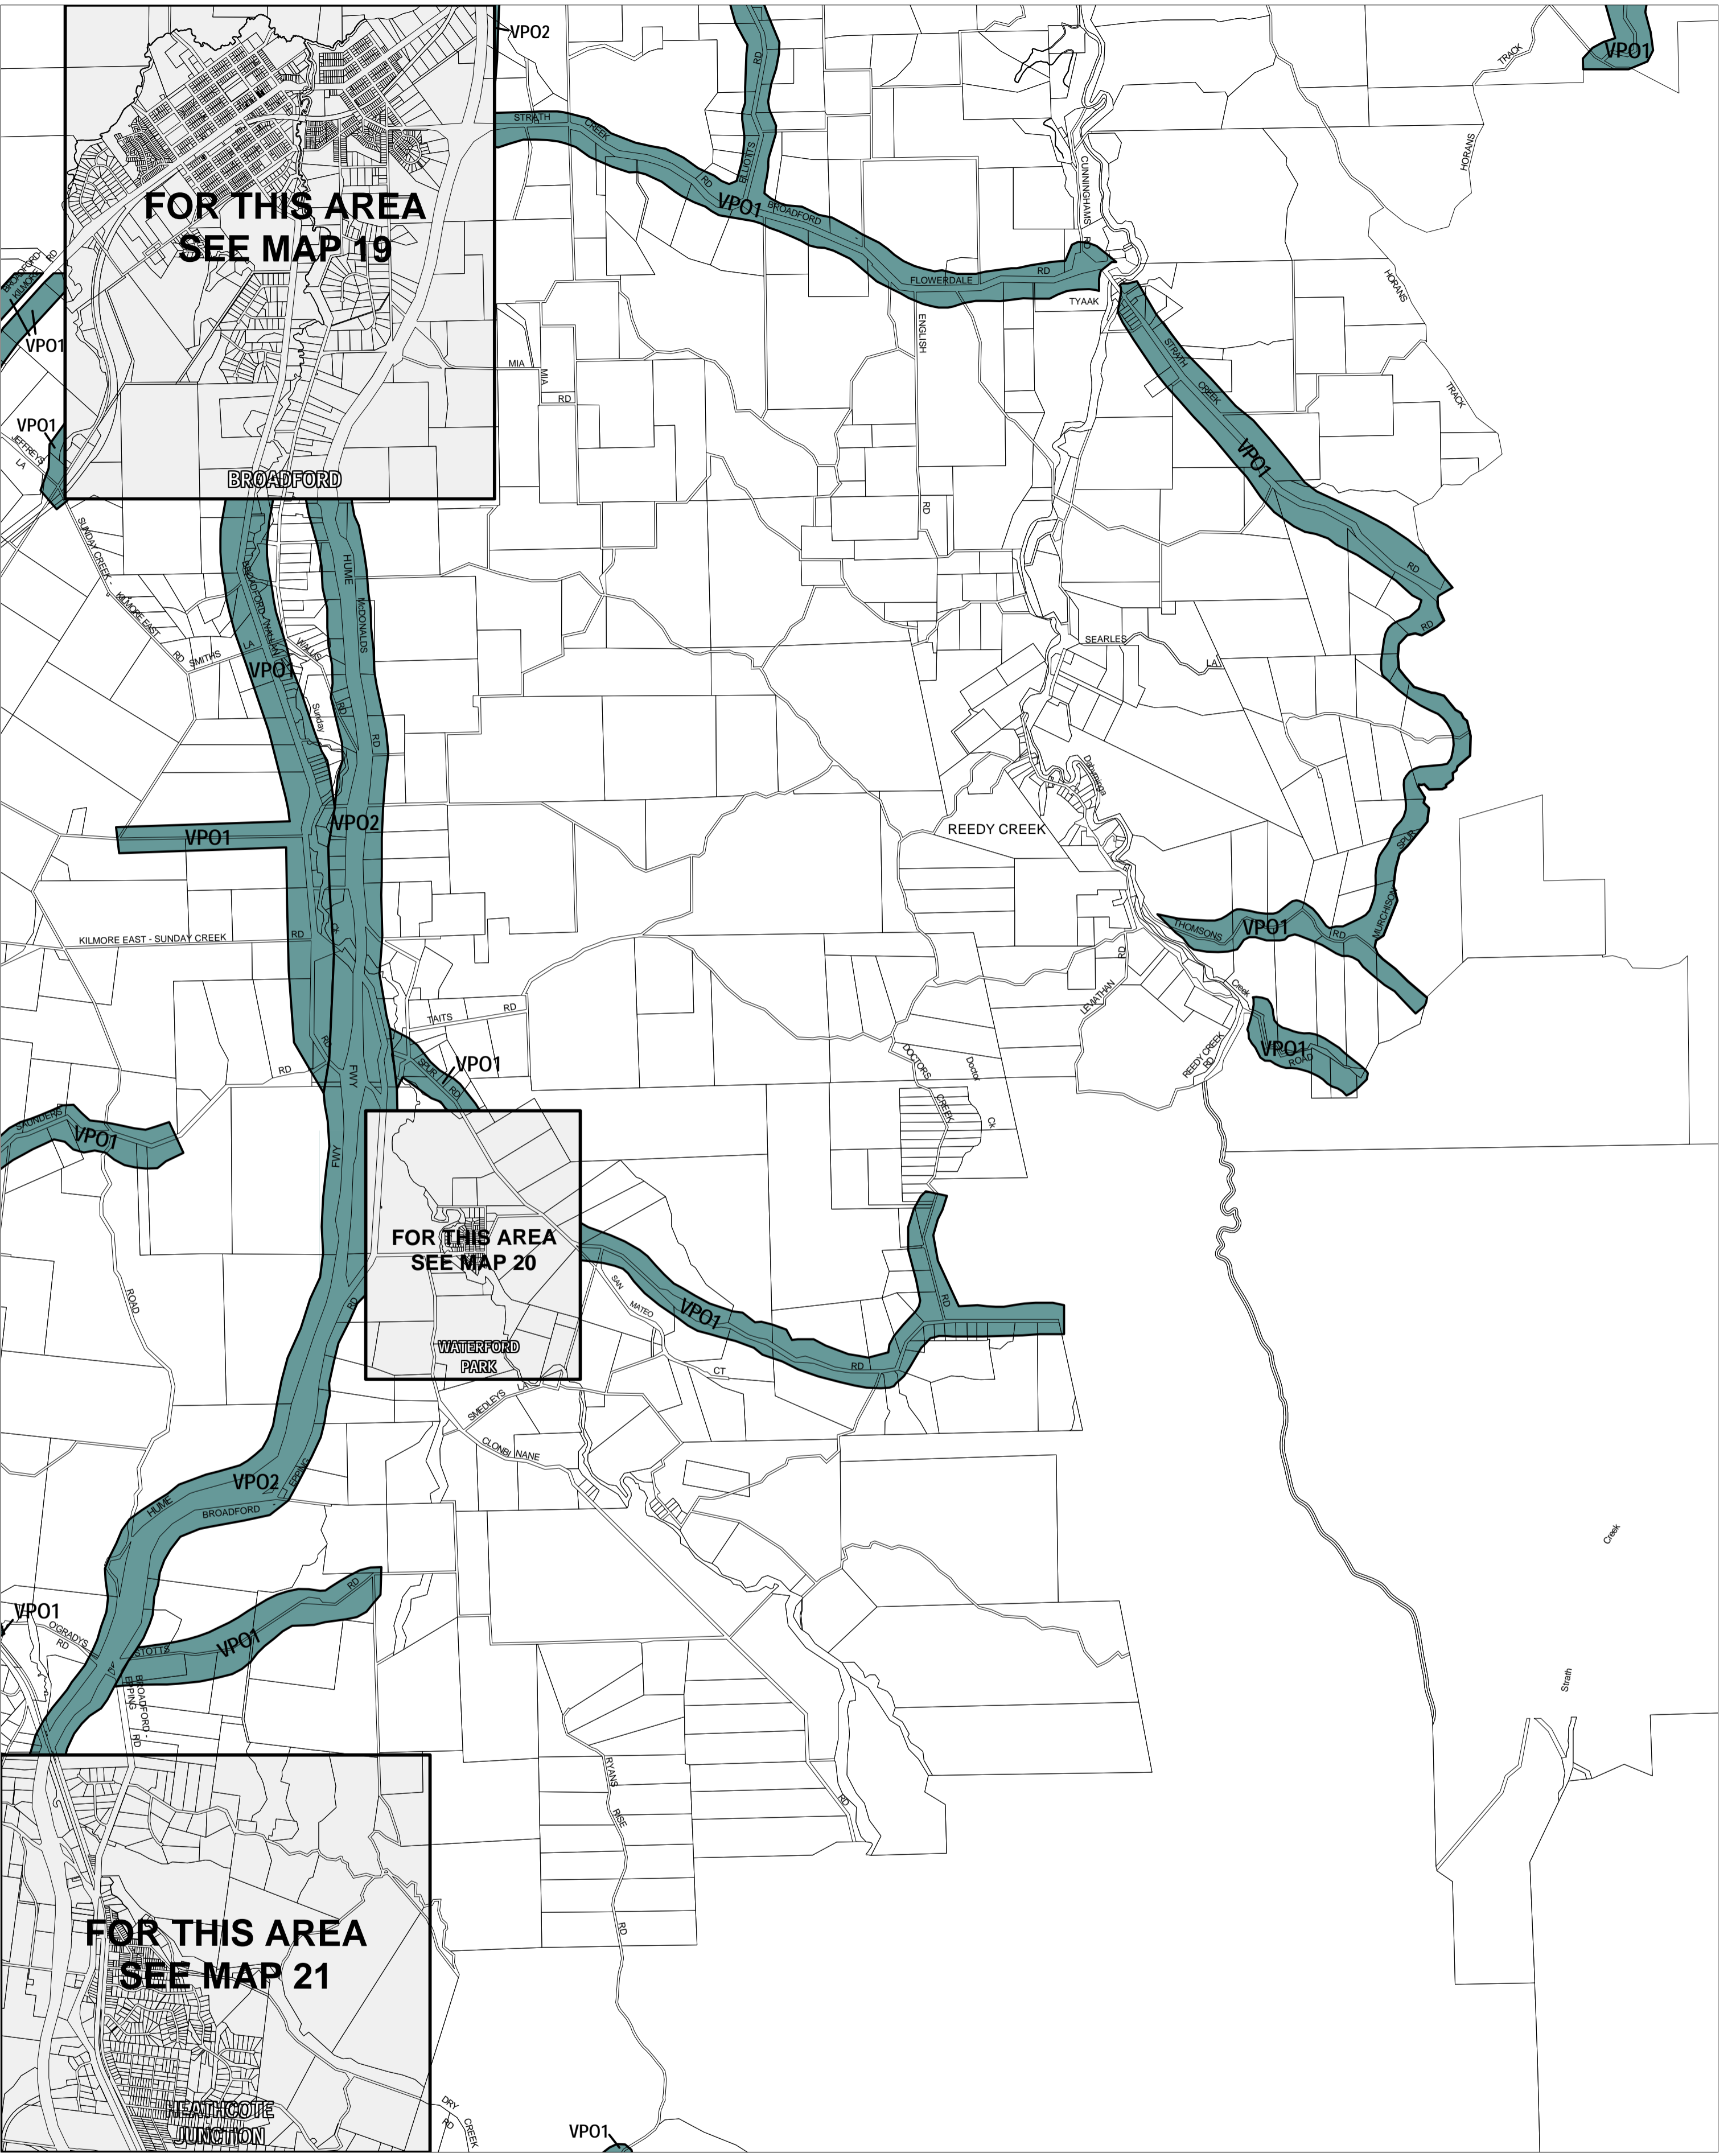

MITCHELL PLANNING SCHEME - LOCAL PROVISION

Overlays	
	Vegetation Protection Overlay - Schedule 1
	Vegetation Protection Overlay - Schedule 2

Printed: 30/7/2007