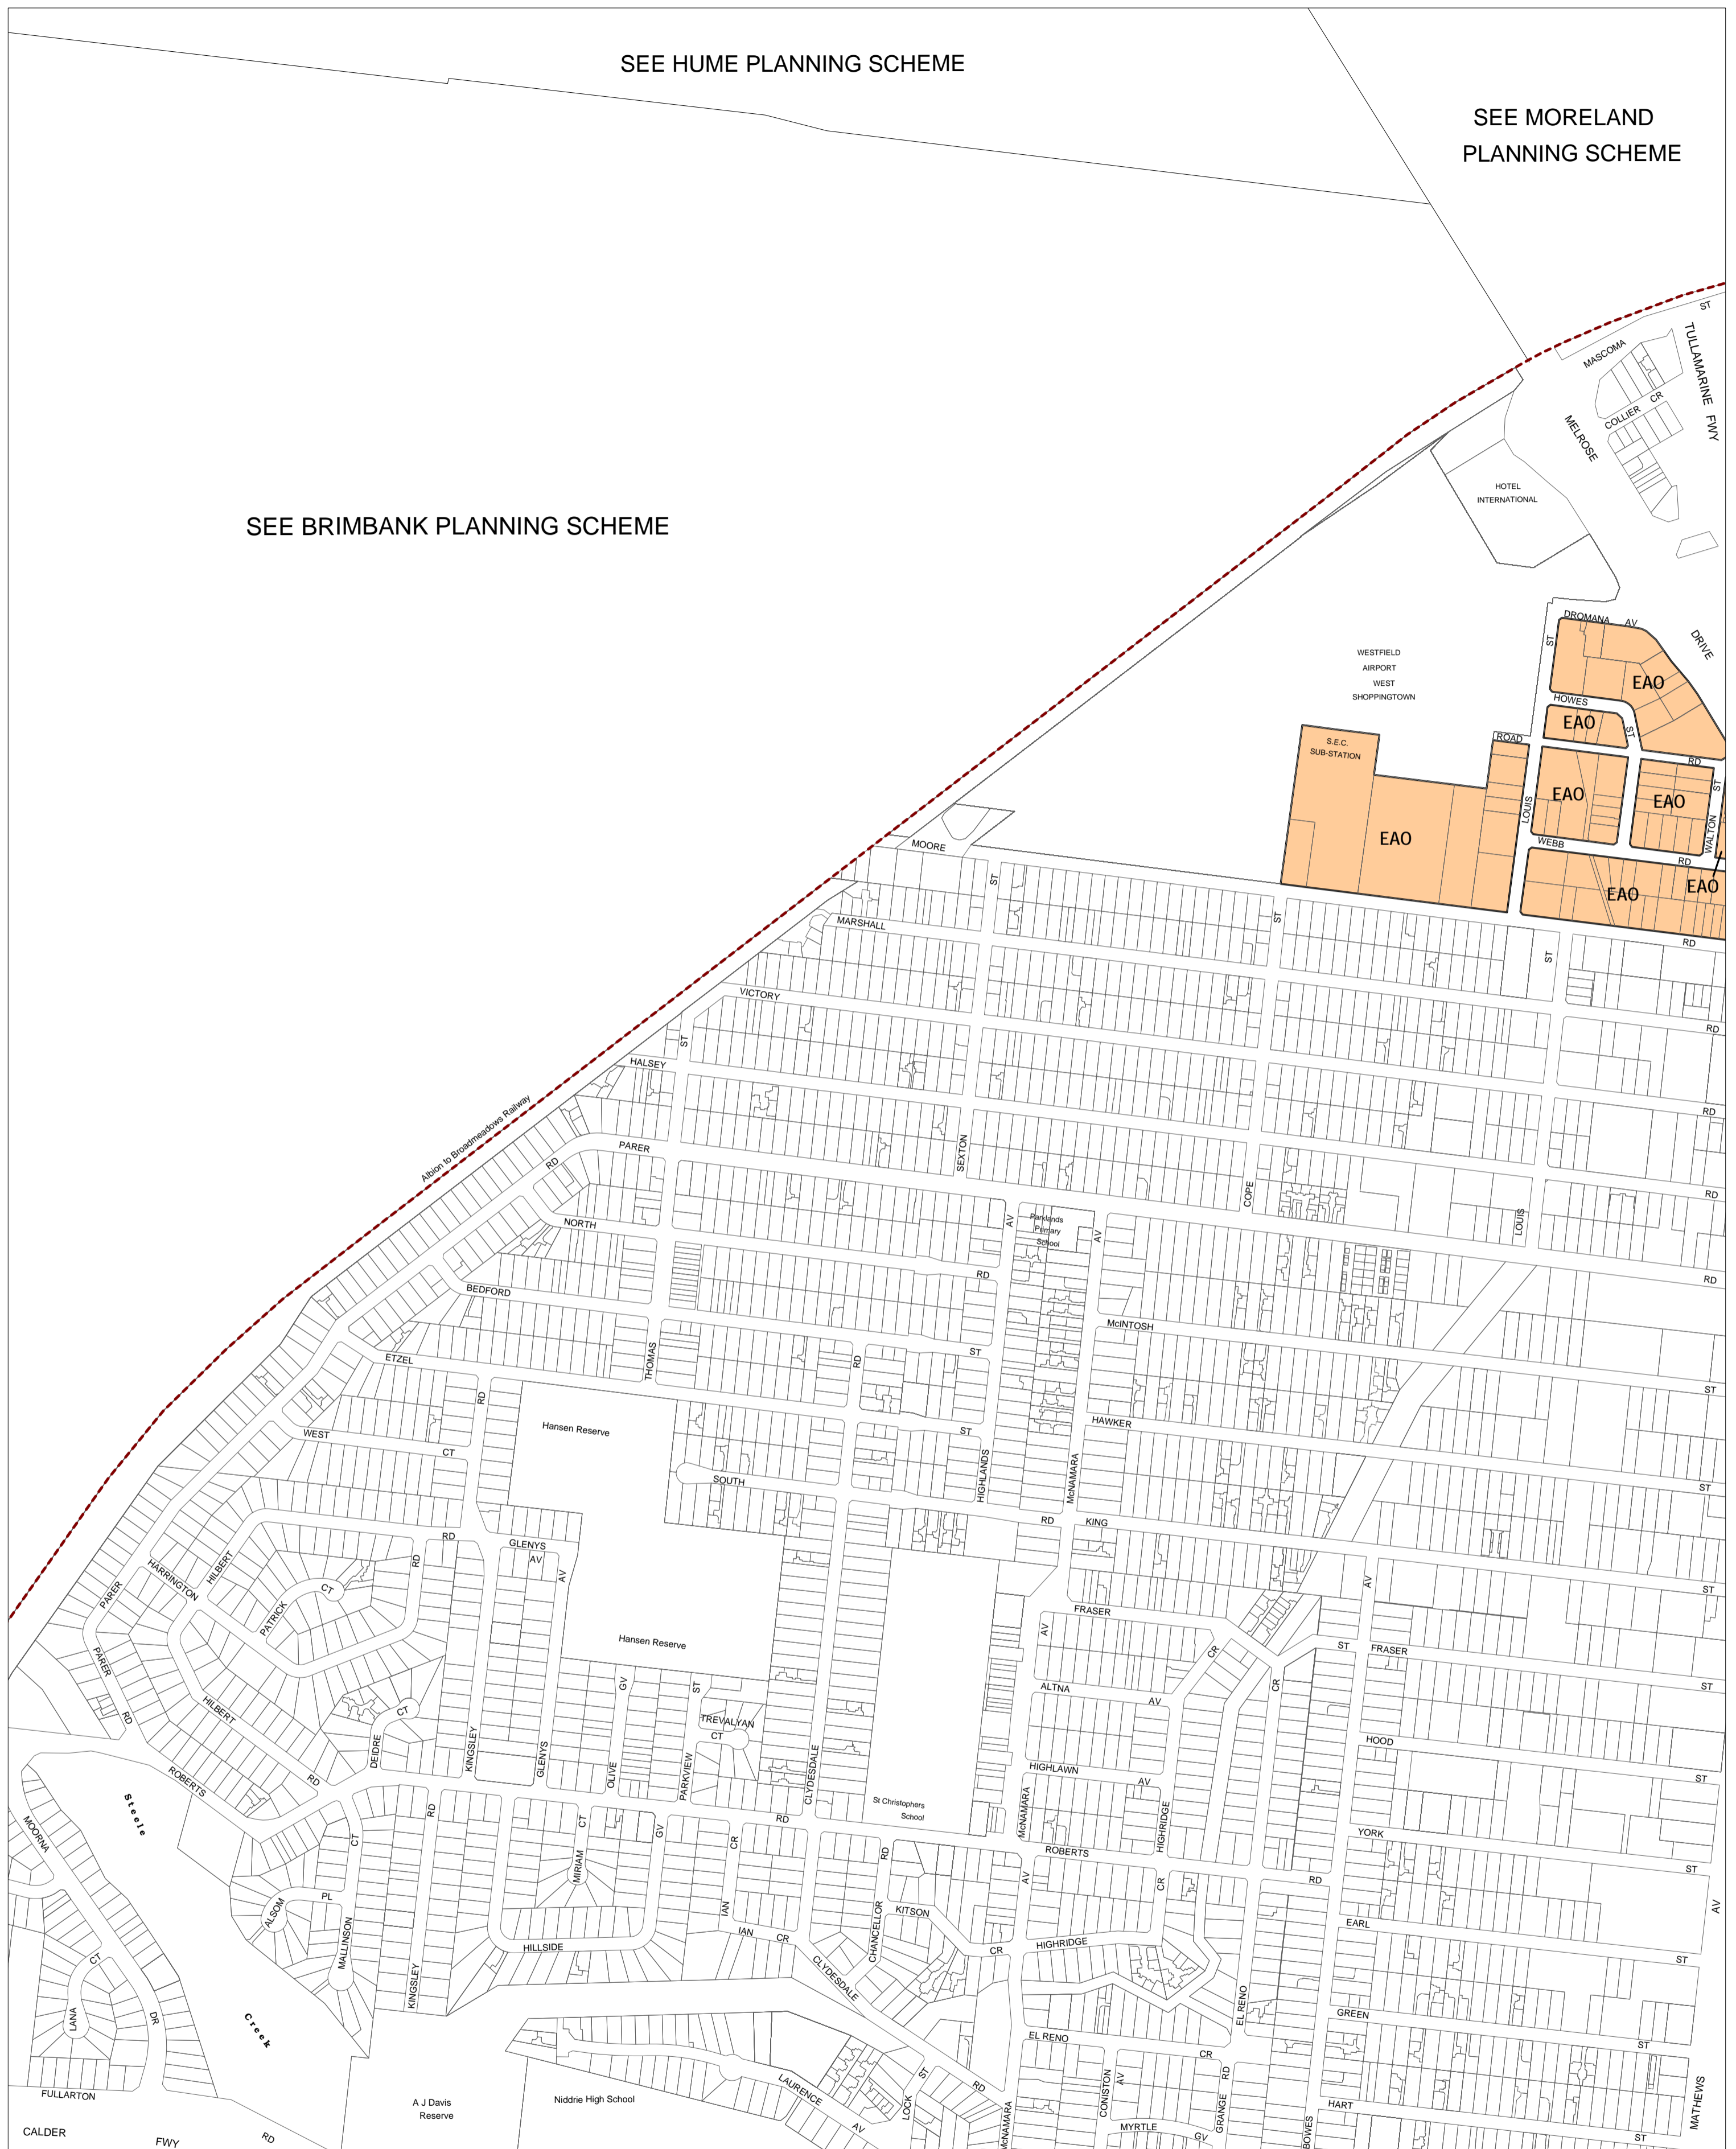

MOONEE VALLEY PLANNING SCHEME - LOCAL PROVISION

SEE HUME PLANNING SCHEME

SEE MORELAND
PLANNING SCHEME

SEE BRIMBANK PLANNING SCHEME

Overlays

Environmental Audit Overlay

100 0 100 200 300 400 500 m

AUSTRALIAN MAP GRID ZONE 55

INDEX TO ADJOINING METRIC SERIES MAP

	2	3	4
1	6	7	8
5	10	11	12
9	14	15	16

Printed: 12/1/2012

AMENDMENT C107