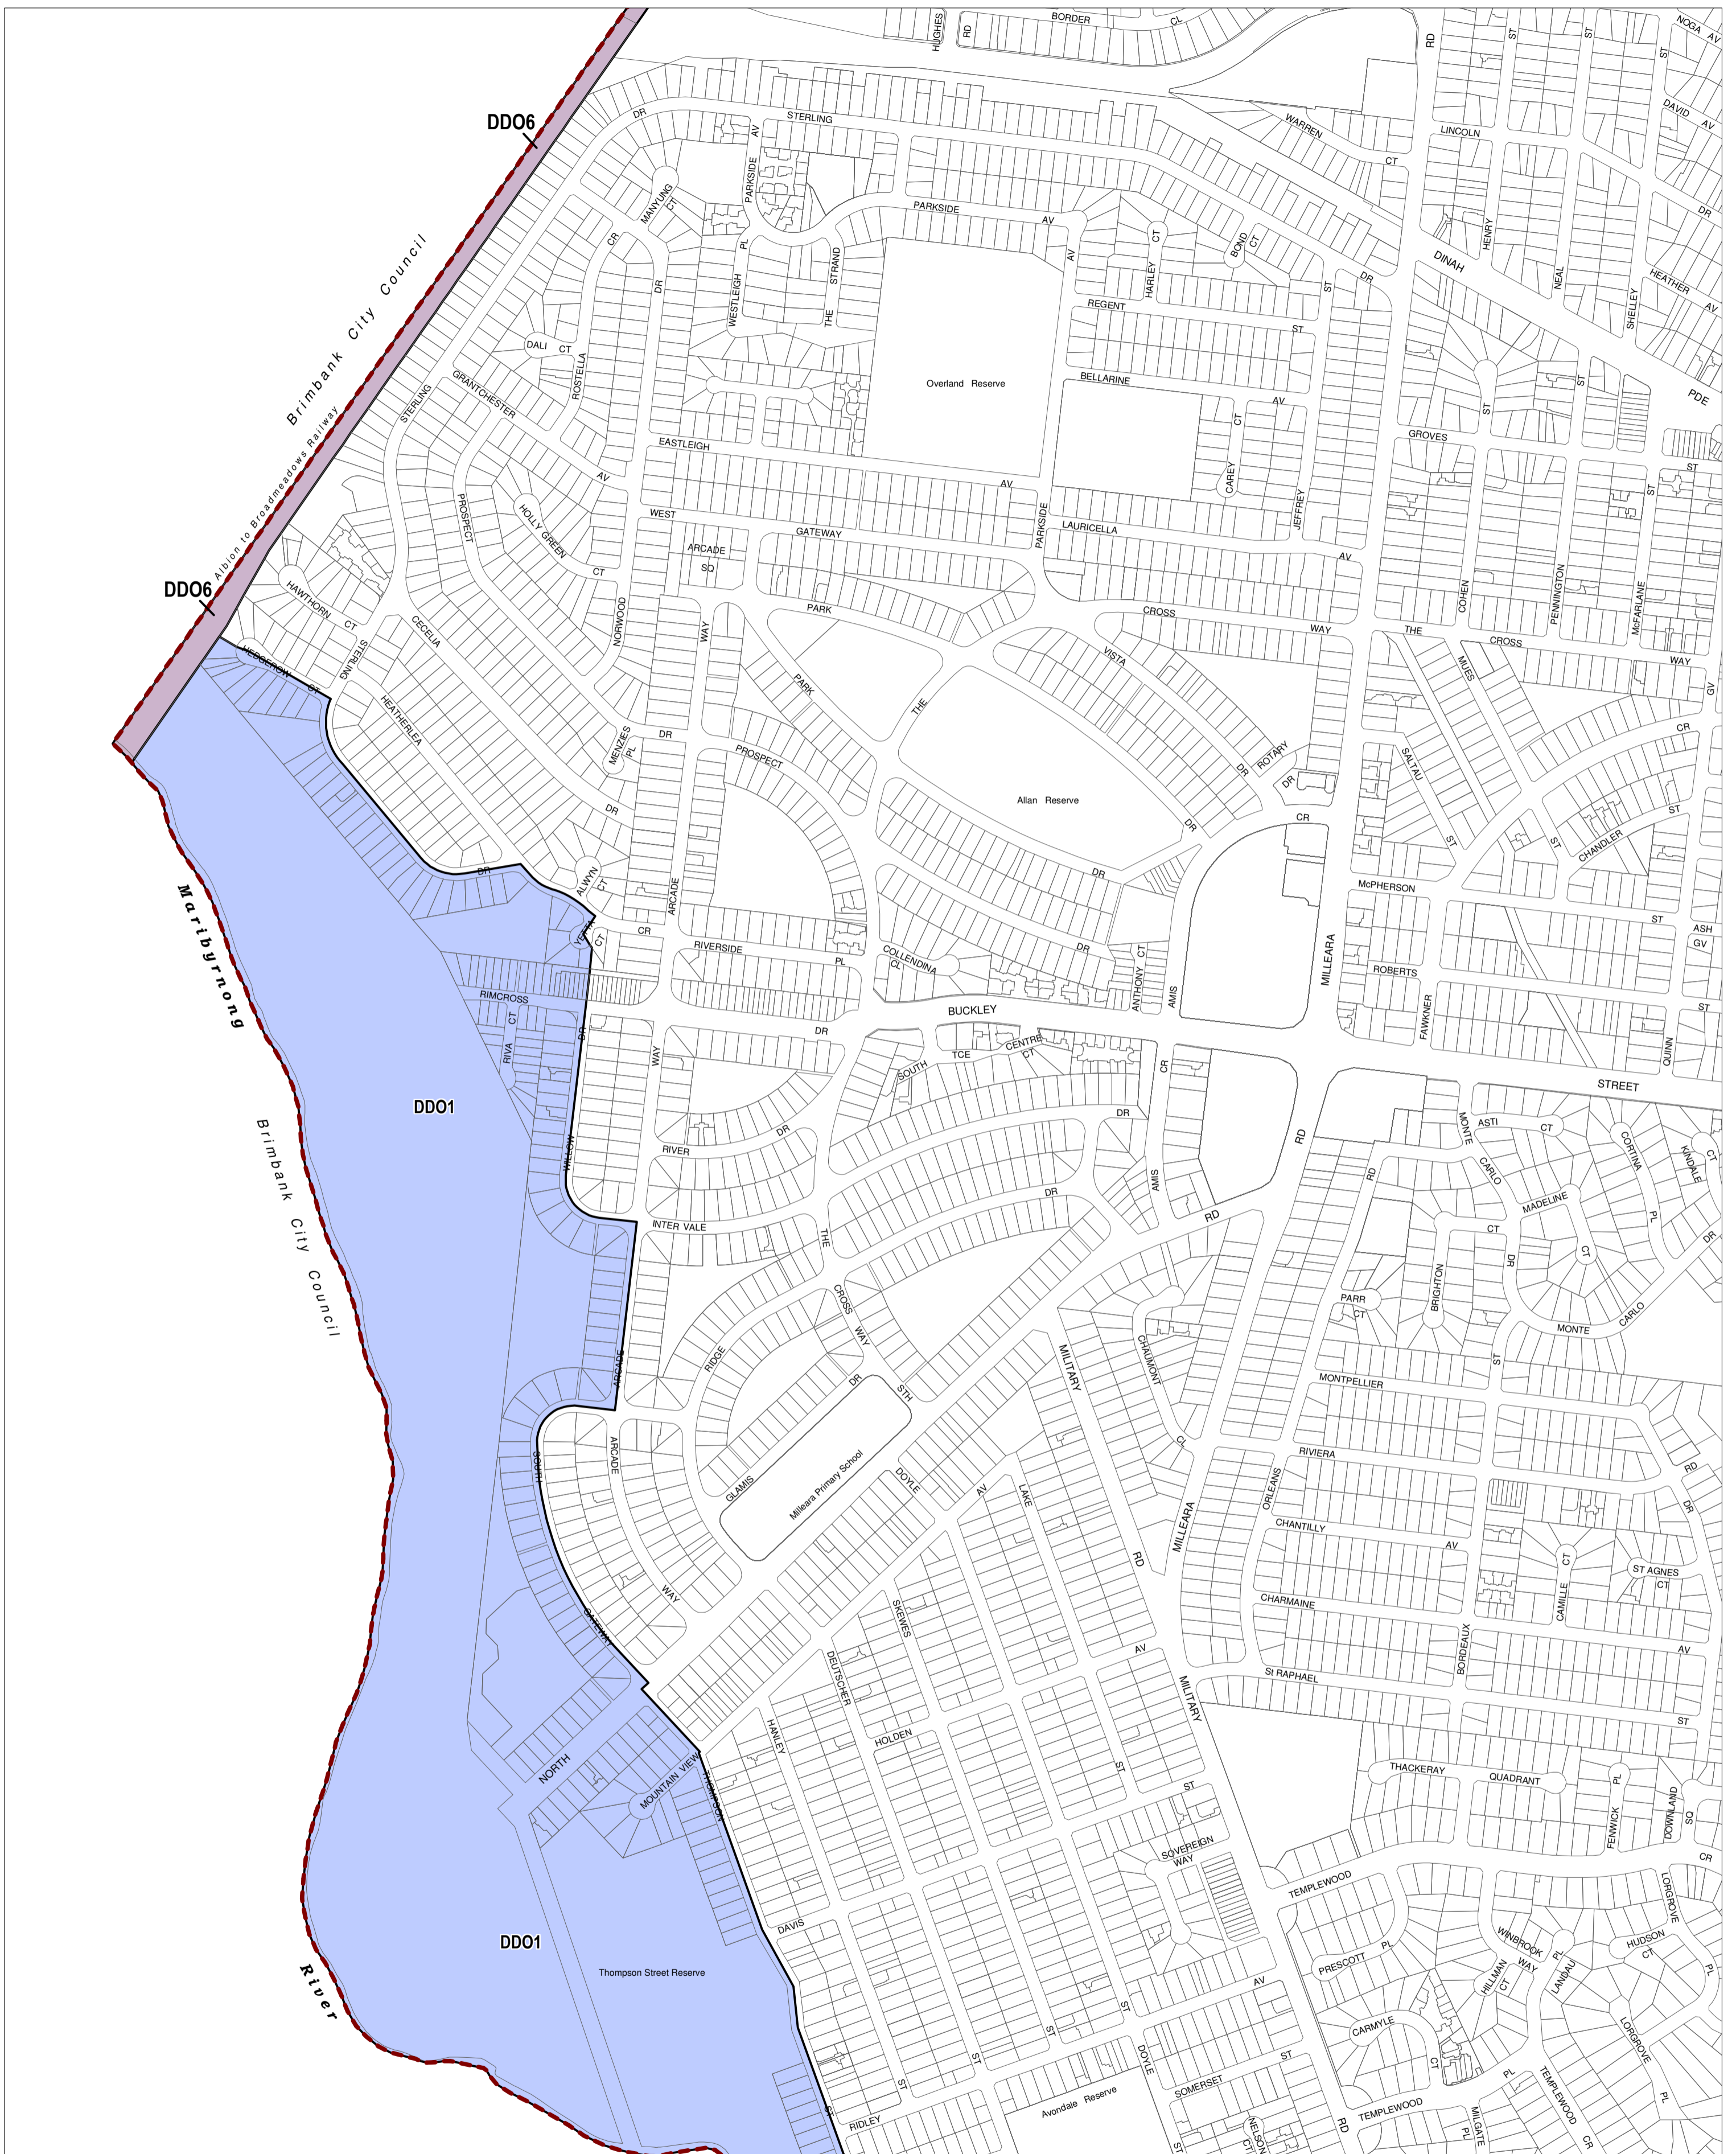

MOONEE VALLEY PLANNING SCHEME - LOCAL PROVISION

Printed: 18/5/2015

AMENDMENT C139