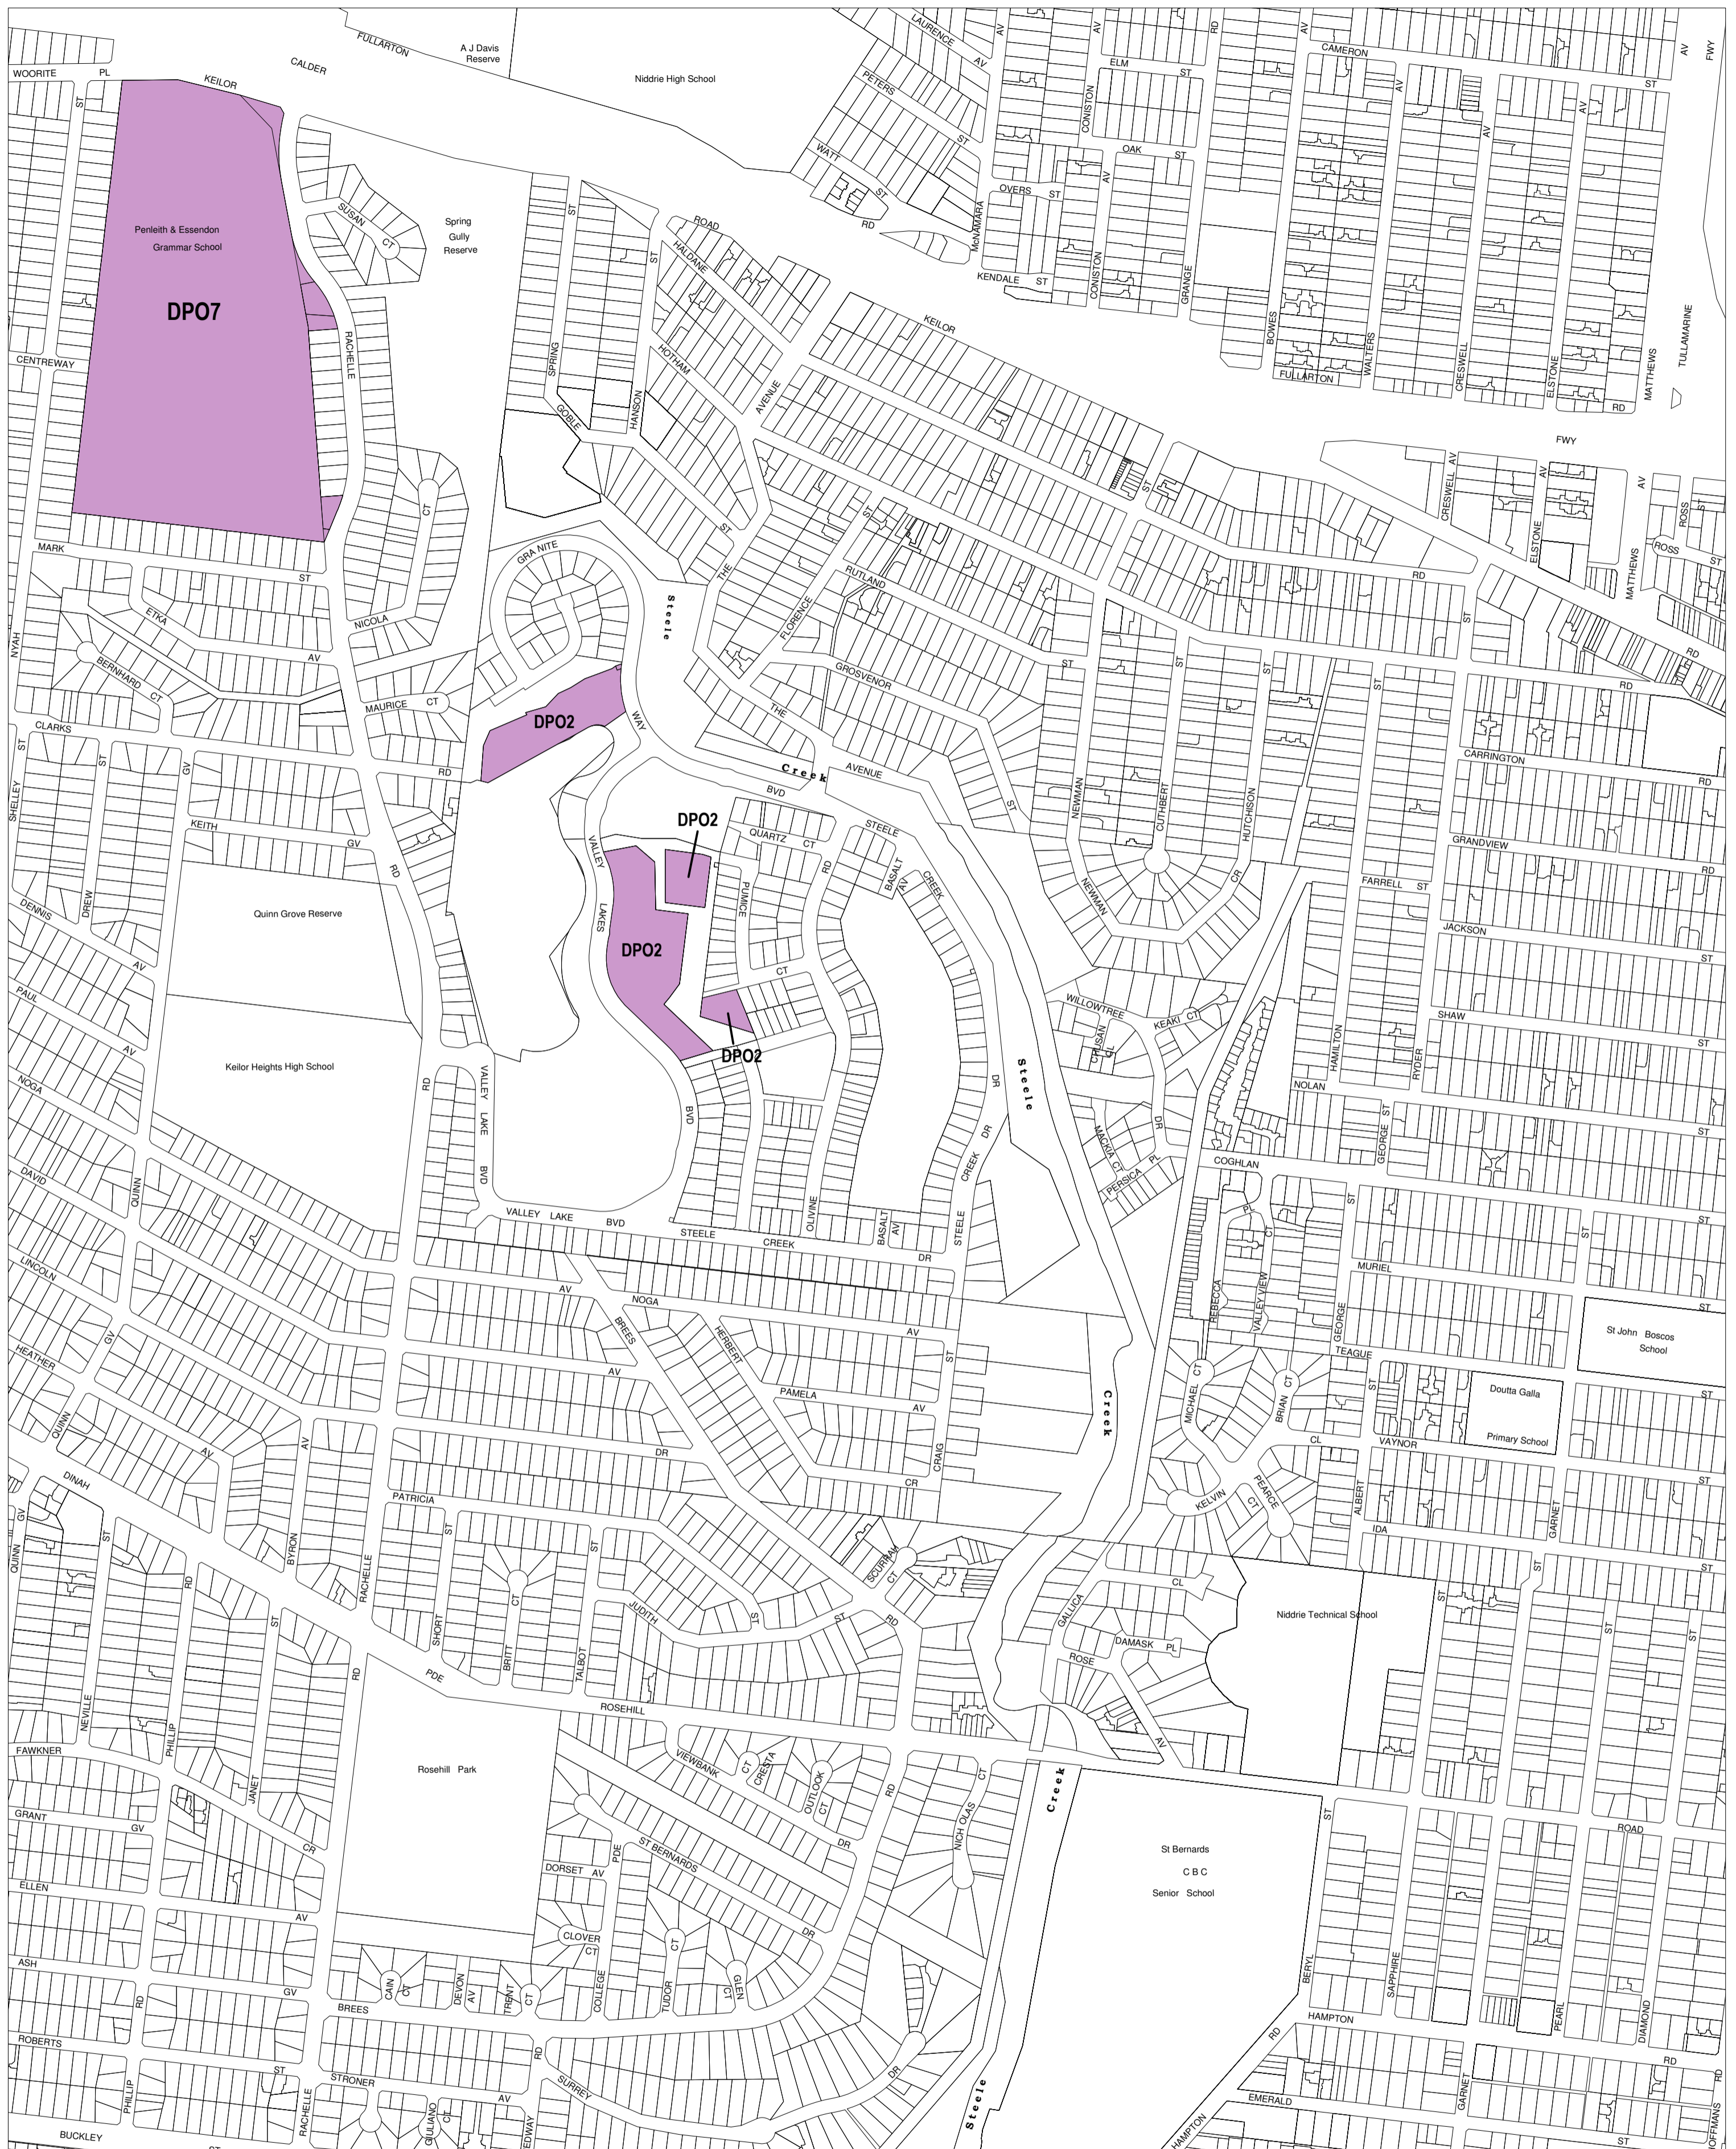

MOONEE VALLEY PLANNING SCHEME - LOCAL PROVISION

Overlays

- Development Plan Overlay - Schedule 2
- Development Plan Overlay - Schedule 7

100 0 100 200 300 400 500 m

AUSTRALIAN MAP GRID ZONE 55

INDEX TO ADJOINING METRIC SERIES MAP

2	3	4
1	8	7
5	10	11
9	14	15

Printed: 23/3/2011

AMENDMENT C83