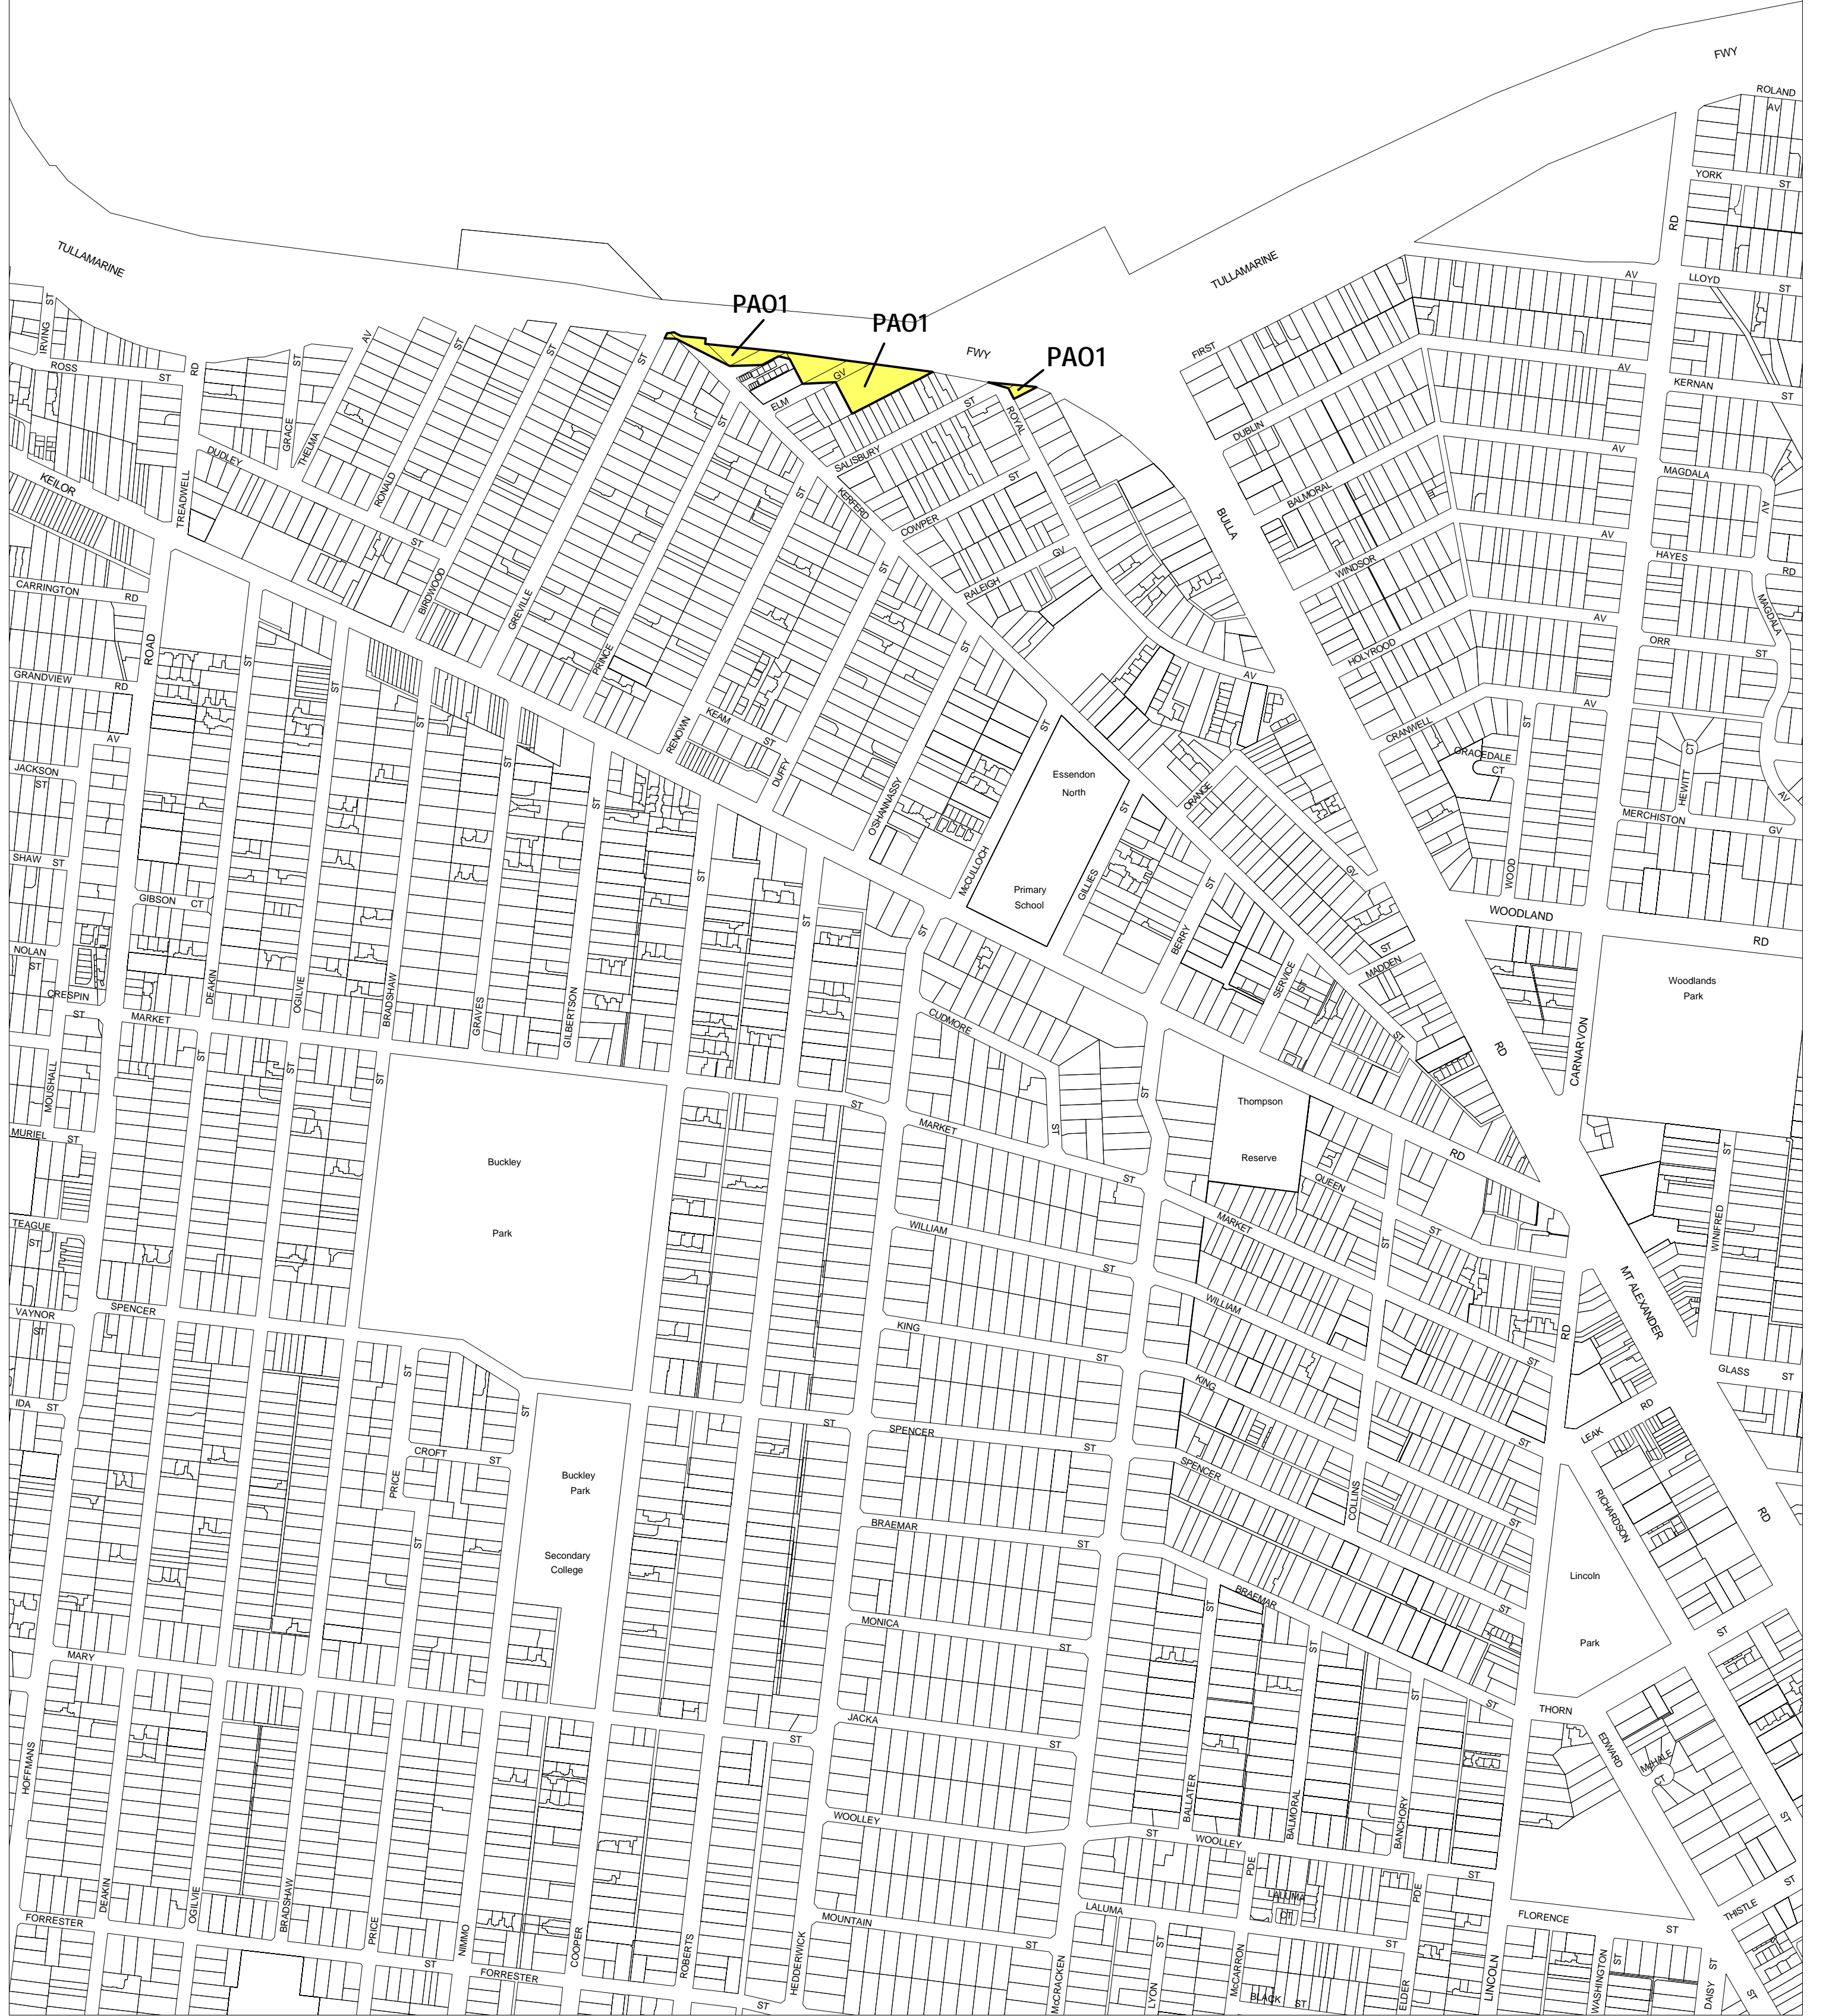

MOONEE VALLEY PLANNING SCHEME - LOCAL PROVISION

ESSENDON AIRPORT

Overlays

	PAO1 Public Acquisition Overlay 1

Printed: 4/6/2007