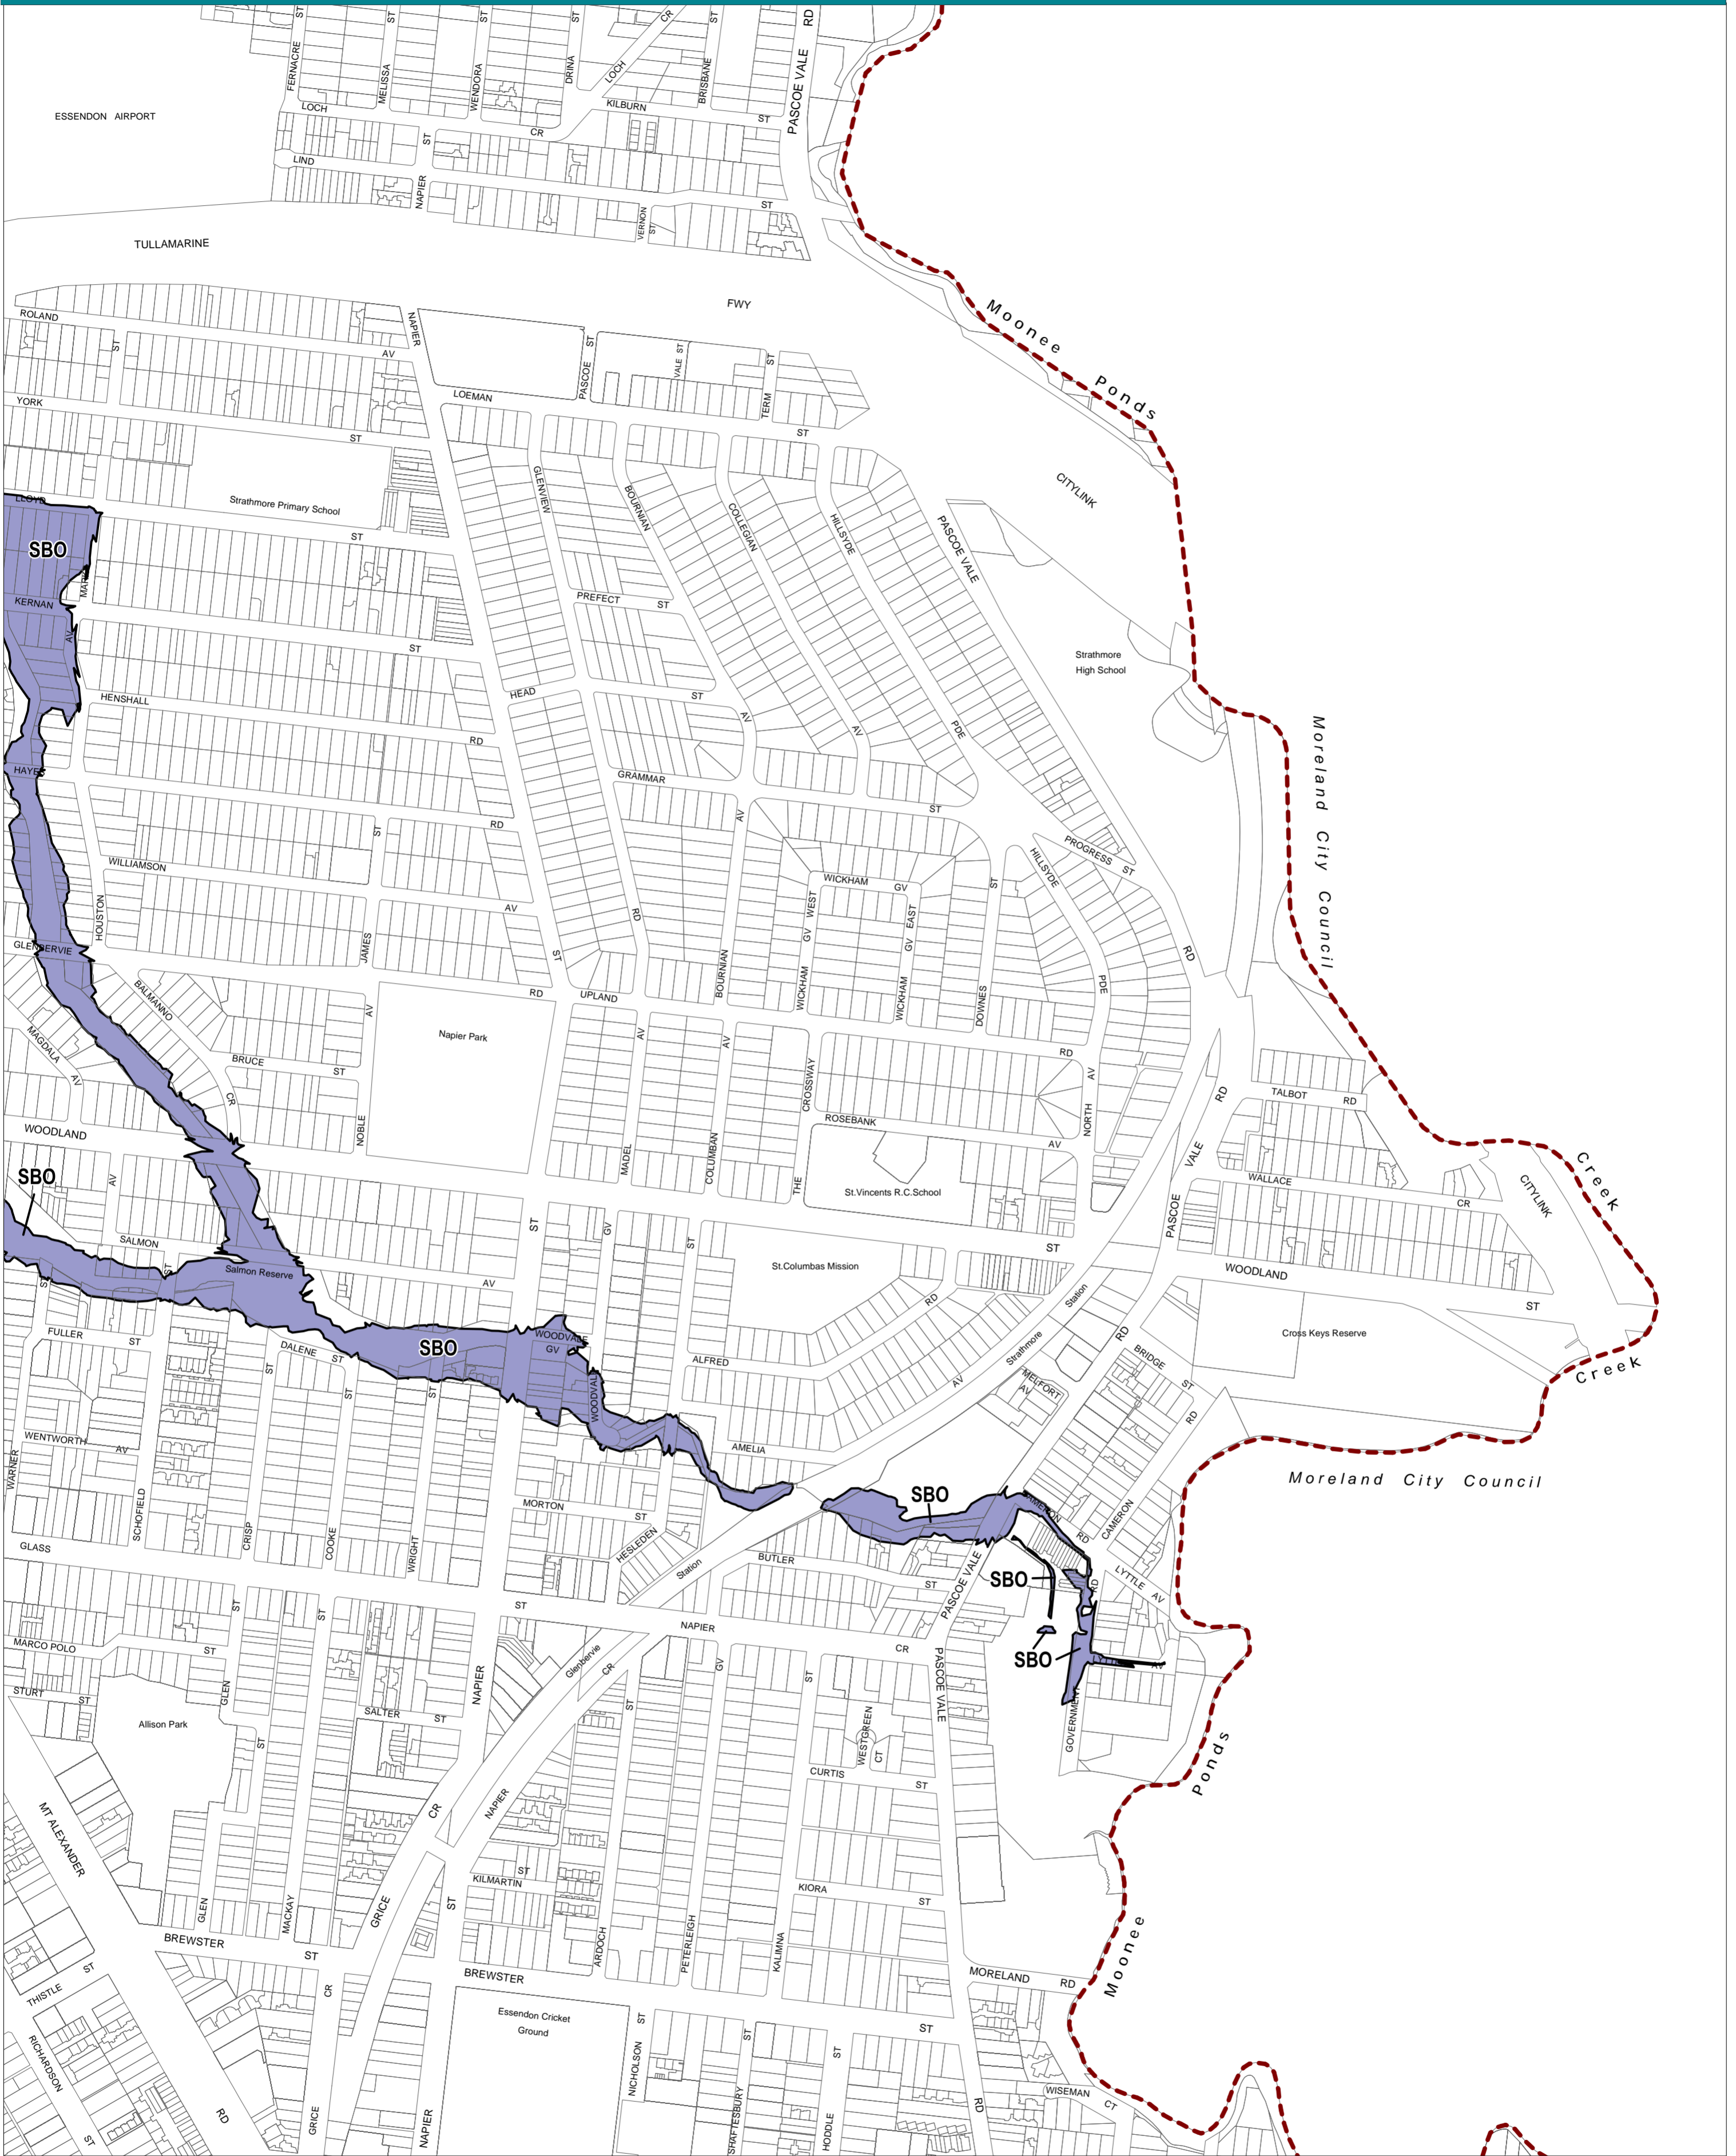

MOONEE VALLEY PLANNING SCHEME - LOCAL PROVISION

Overlays
Special Building Overlay

AUSTRALIAN MAP GRID ZONE 55

PREPARED BY: Planning Mapping Services

Environment,
Land, Water
and Planning

Printed: 29/7/2016

AMENDMENT C151