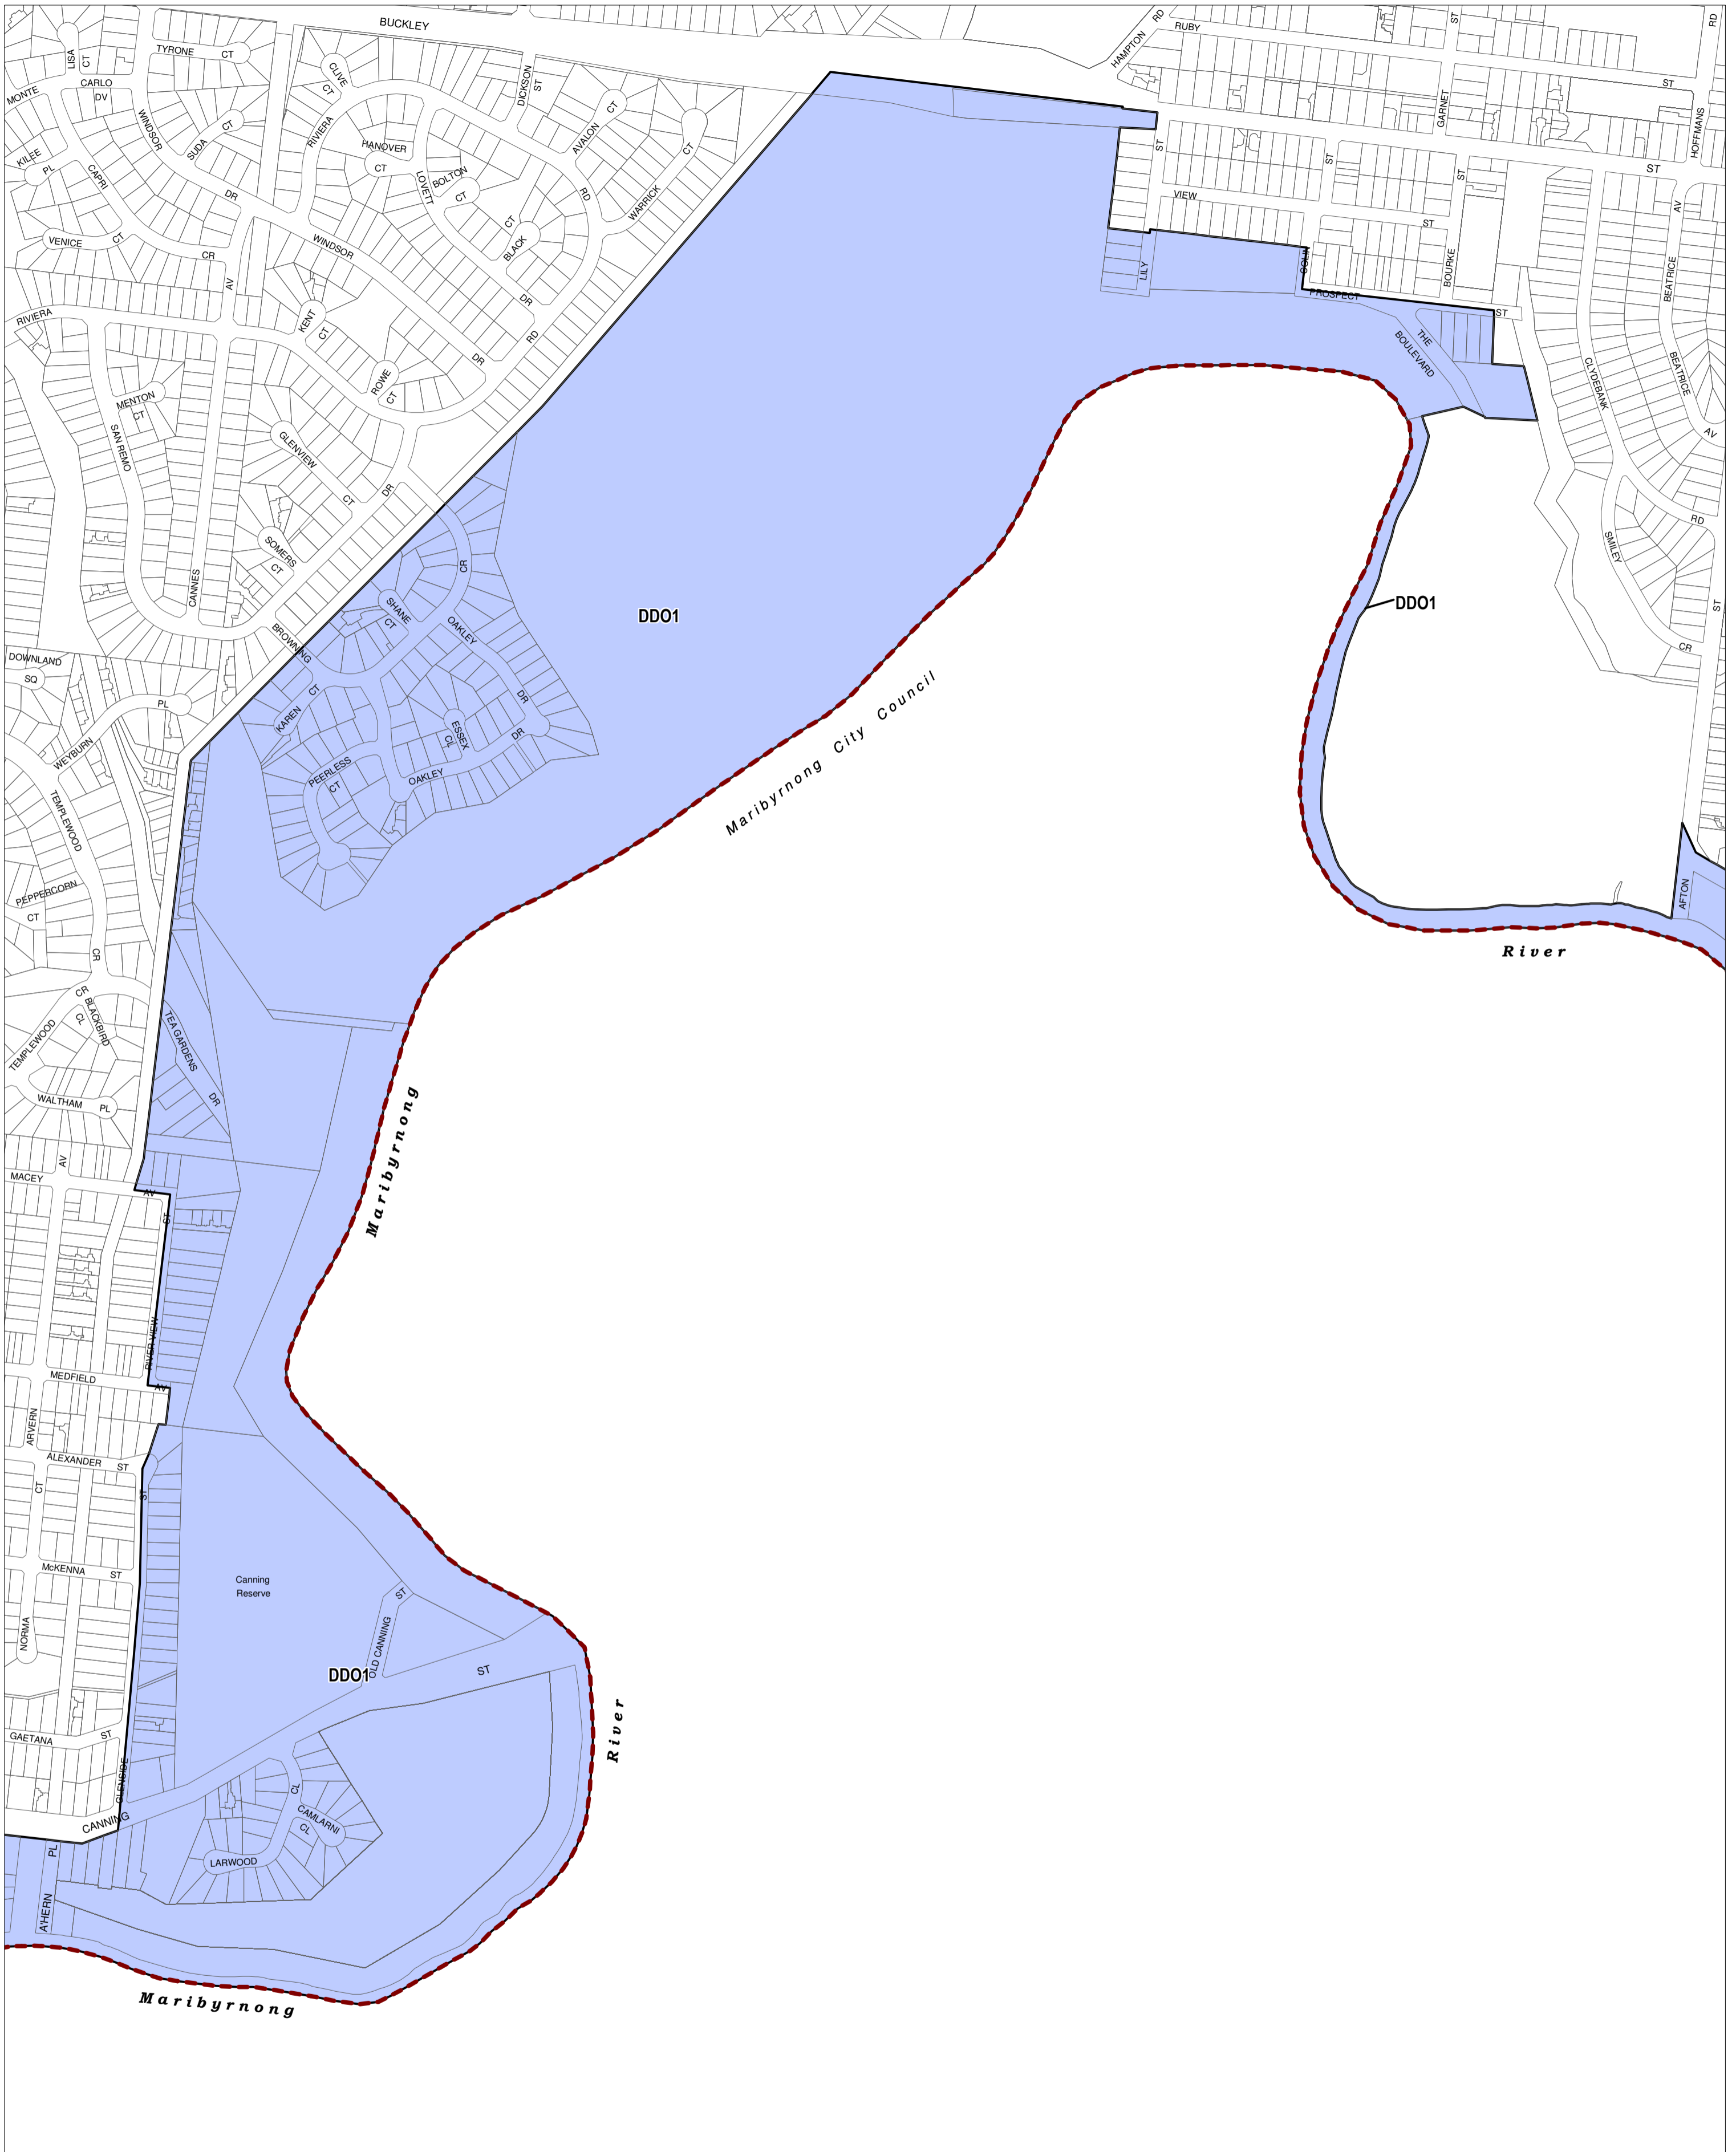

MOONEE VALLEY PLANNING SCHEME - LOCAL PROVISION

Overlays
DDO1 Design And Development Overlay - Schedule 1

Printed: 18/5/2015

AMENDMENT C139