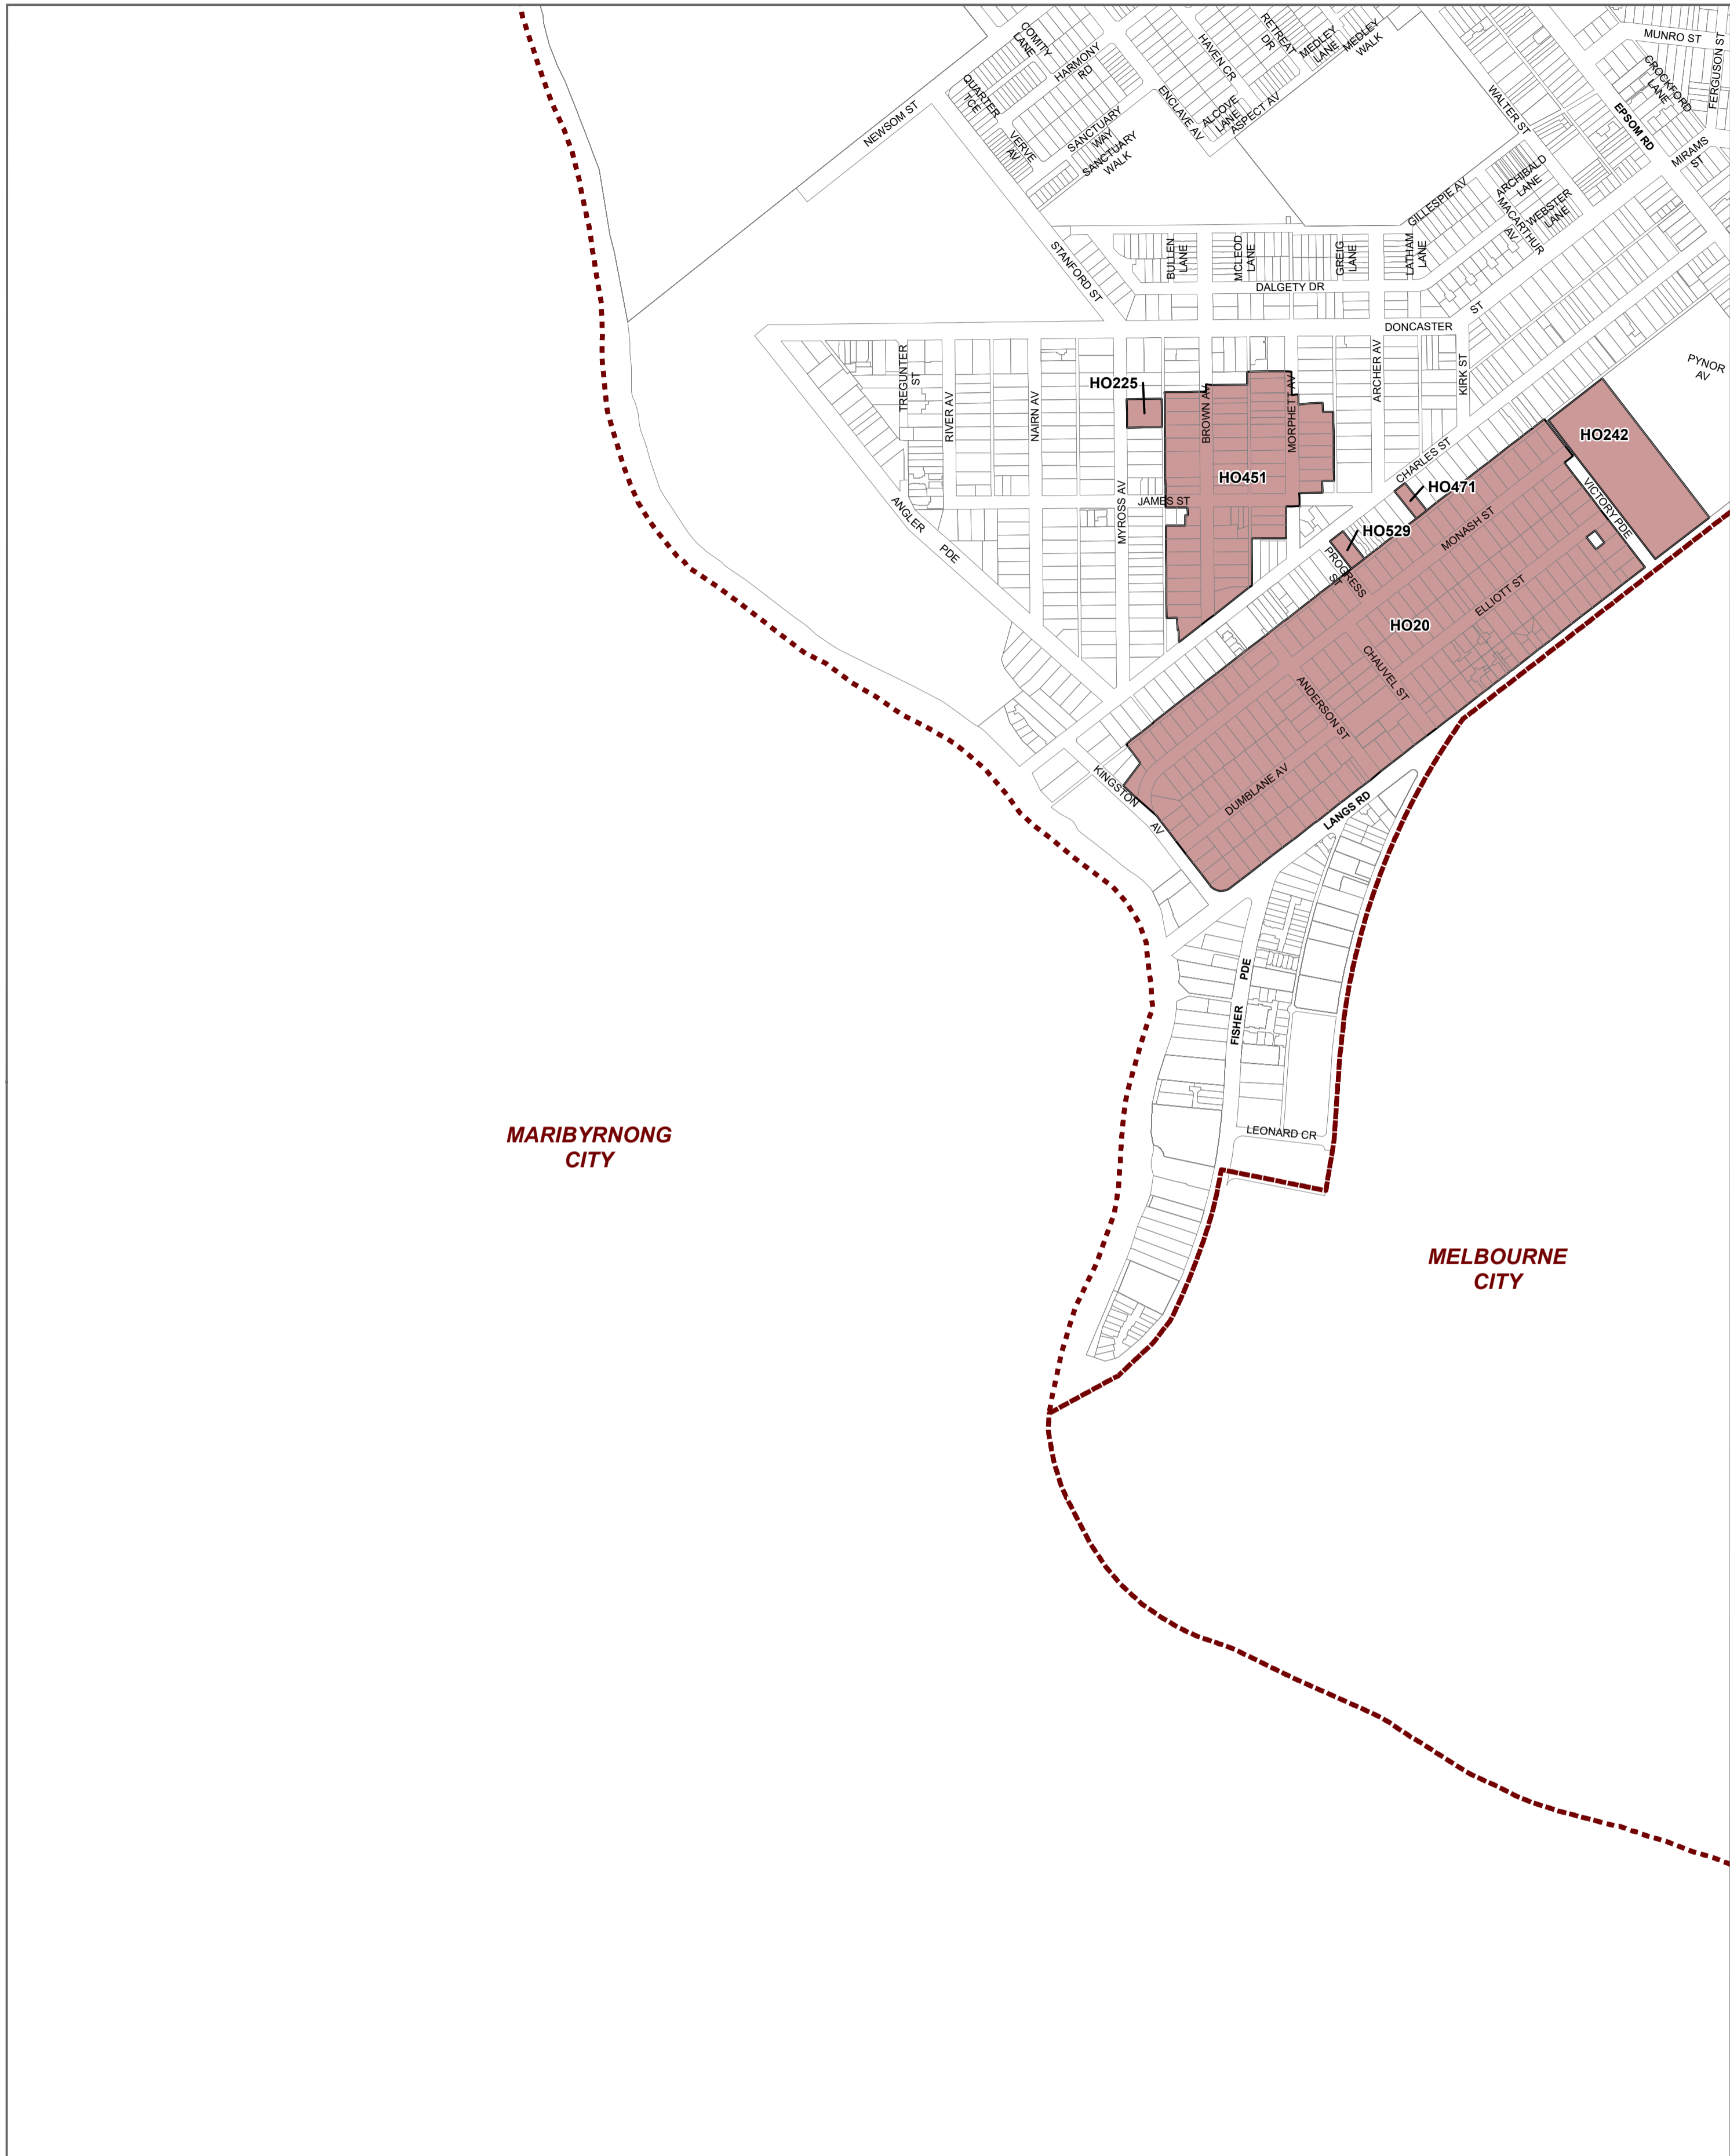

MOONEE VALLEY PLANNING SCHEME - LOCAL PROVISION

**MARIBYRNONG
CITY**

**MELBOURNE
CITY**

LEGEND

HO - Heritage Overlay

Municipal Boundary

Disclaimer
This publication may be of assistance to you but the State of Victoria and its employees do not guarantee that the publication is without flaw of any kind or is wholly appropriate for your particular purposes and therefore disclaims all liability for any error, loss or other consequence which may arise from you relying on any information in this publication.

© The State of Victoria Department of Environment, Land, Water and Planning 2020

Australian Map Grid Zone 55

Planning Group
AMENDMENT C210moon
Printed: 2/09/2020

Environment,
Land, Water
and Planning

INDEX TO ADJOINING SCHEME MAPS