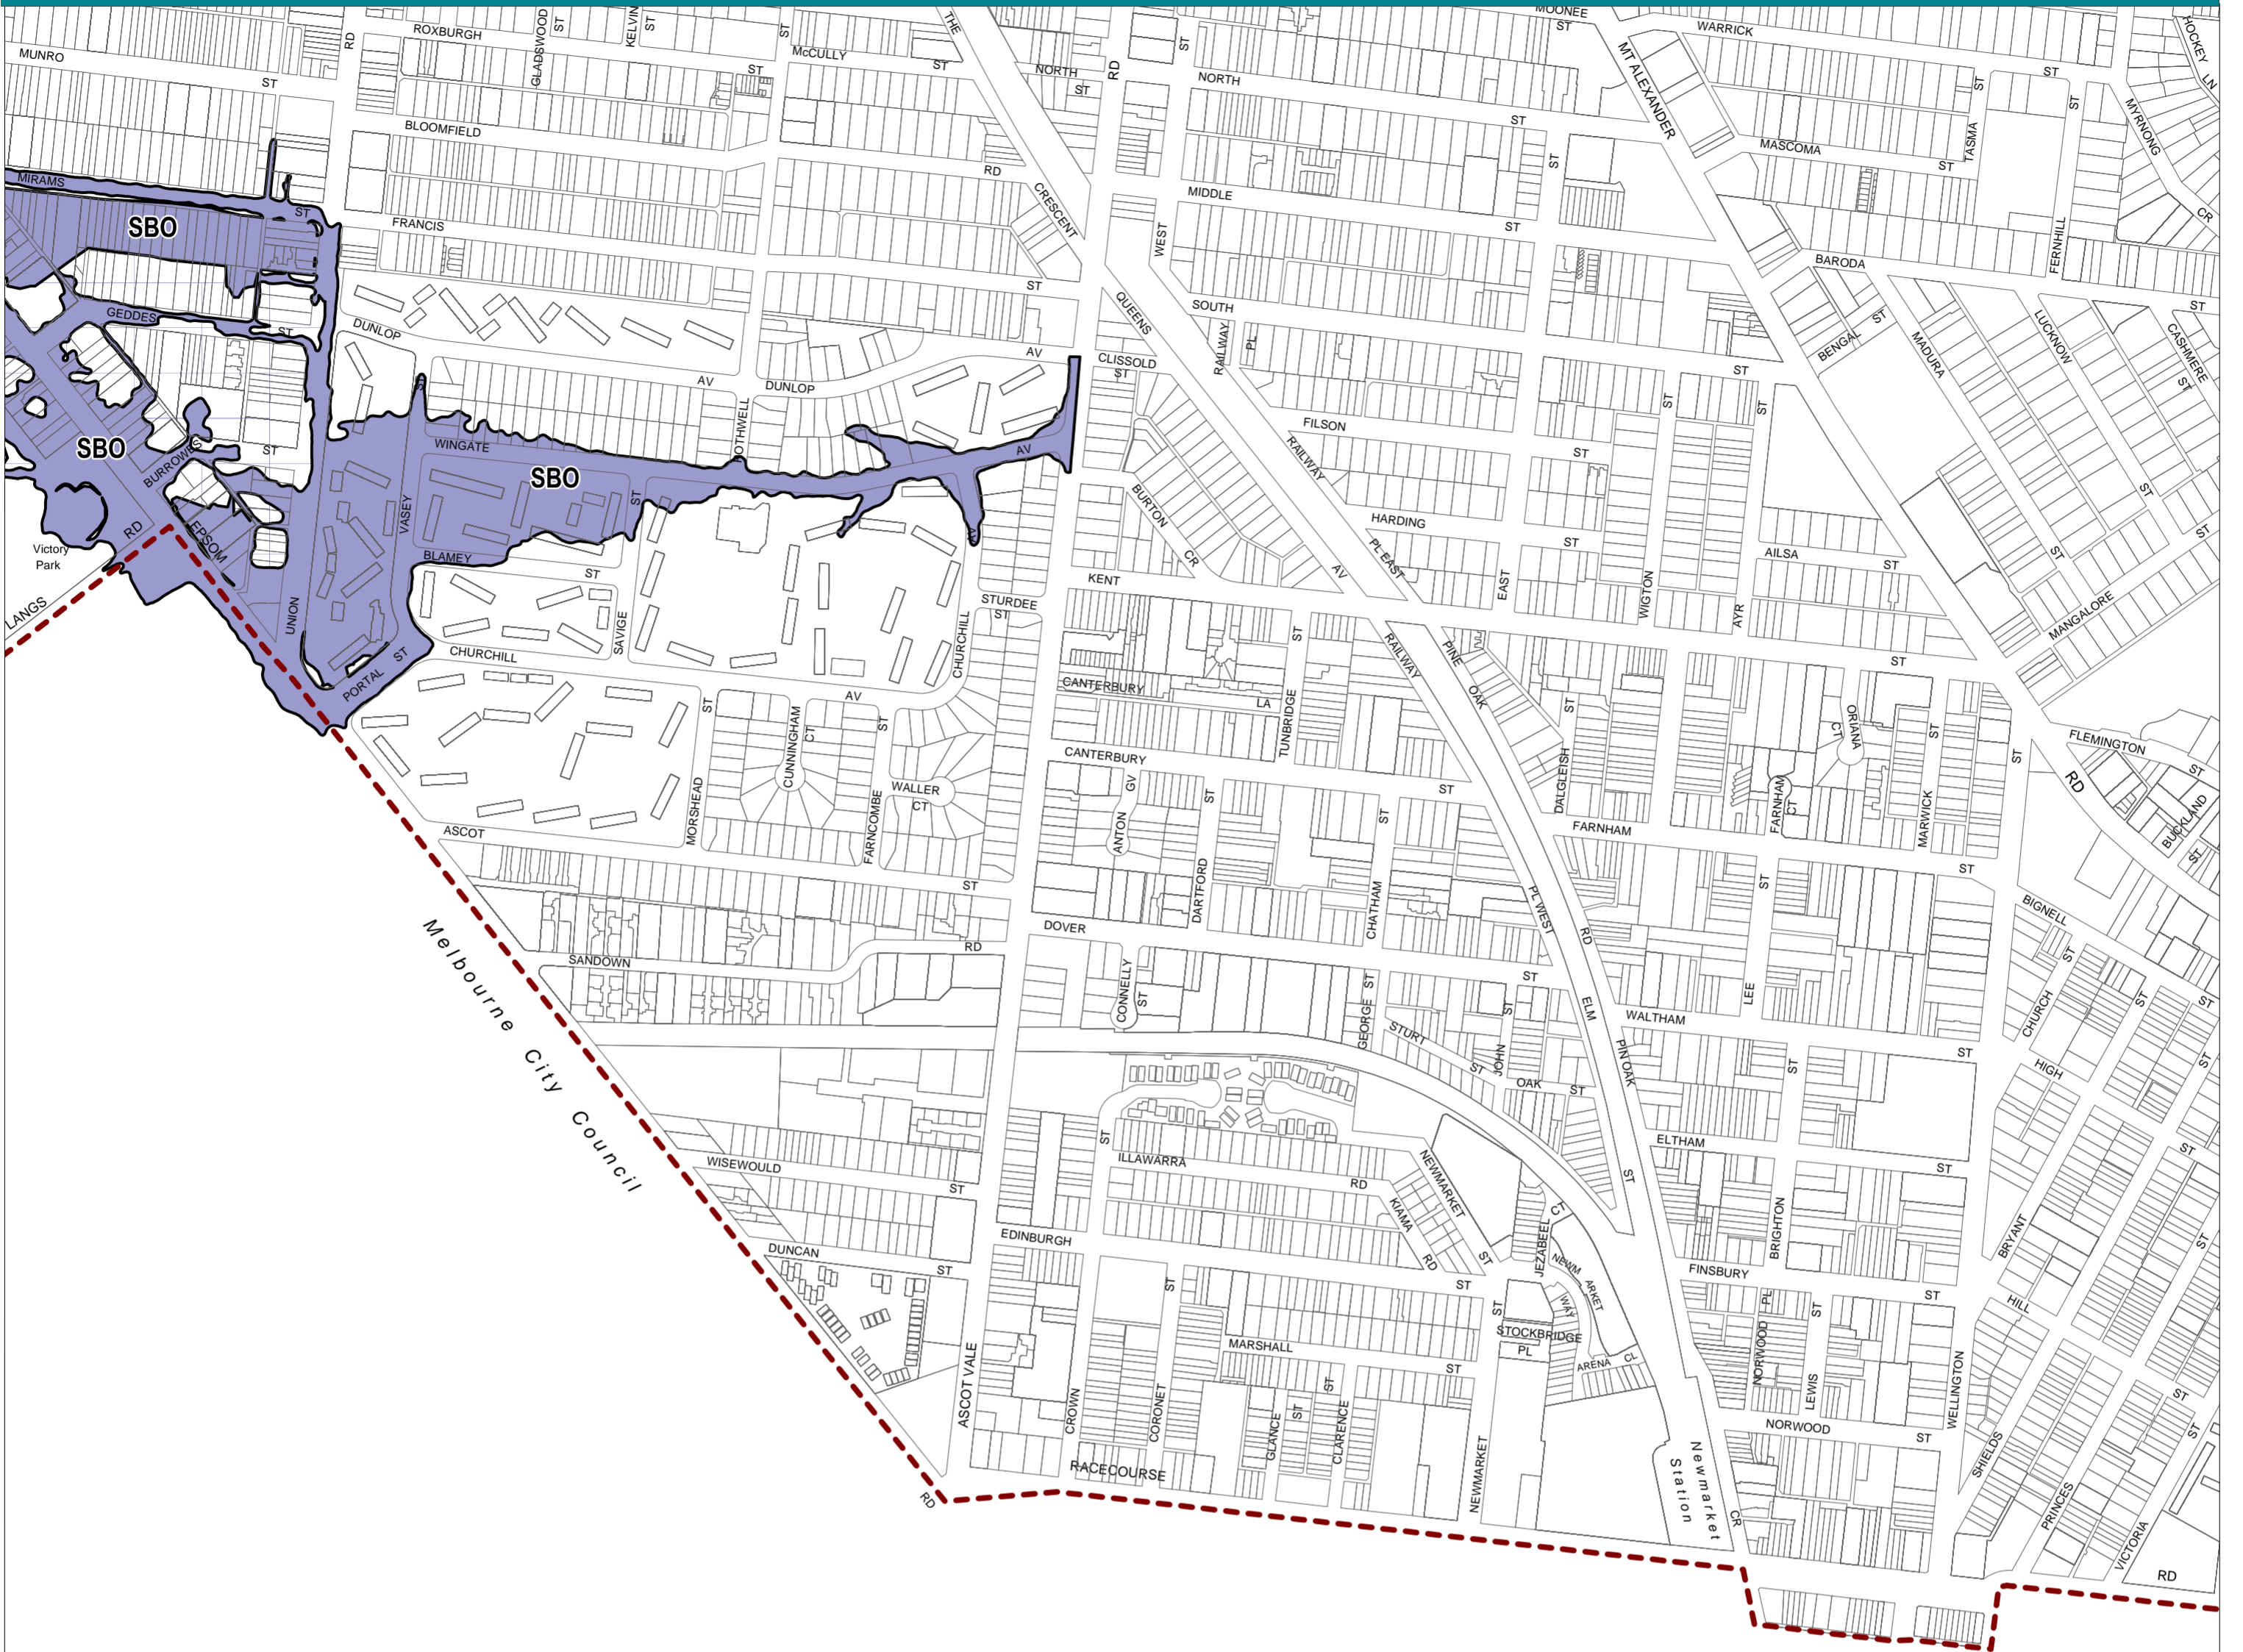

MOONEE VALLEY PLANNING SCHEME - LOCAL PROVISION

Overlays
Special Building Overlay

AUSTRALIAN MAP GRID ZONE 55

PREPARED BY: Planning Mapping Services

VICTORIA
State Government

Environment,
Land, Water
and Planning

Printed: 29/7/2016

AMENDMENT C151