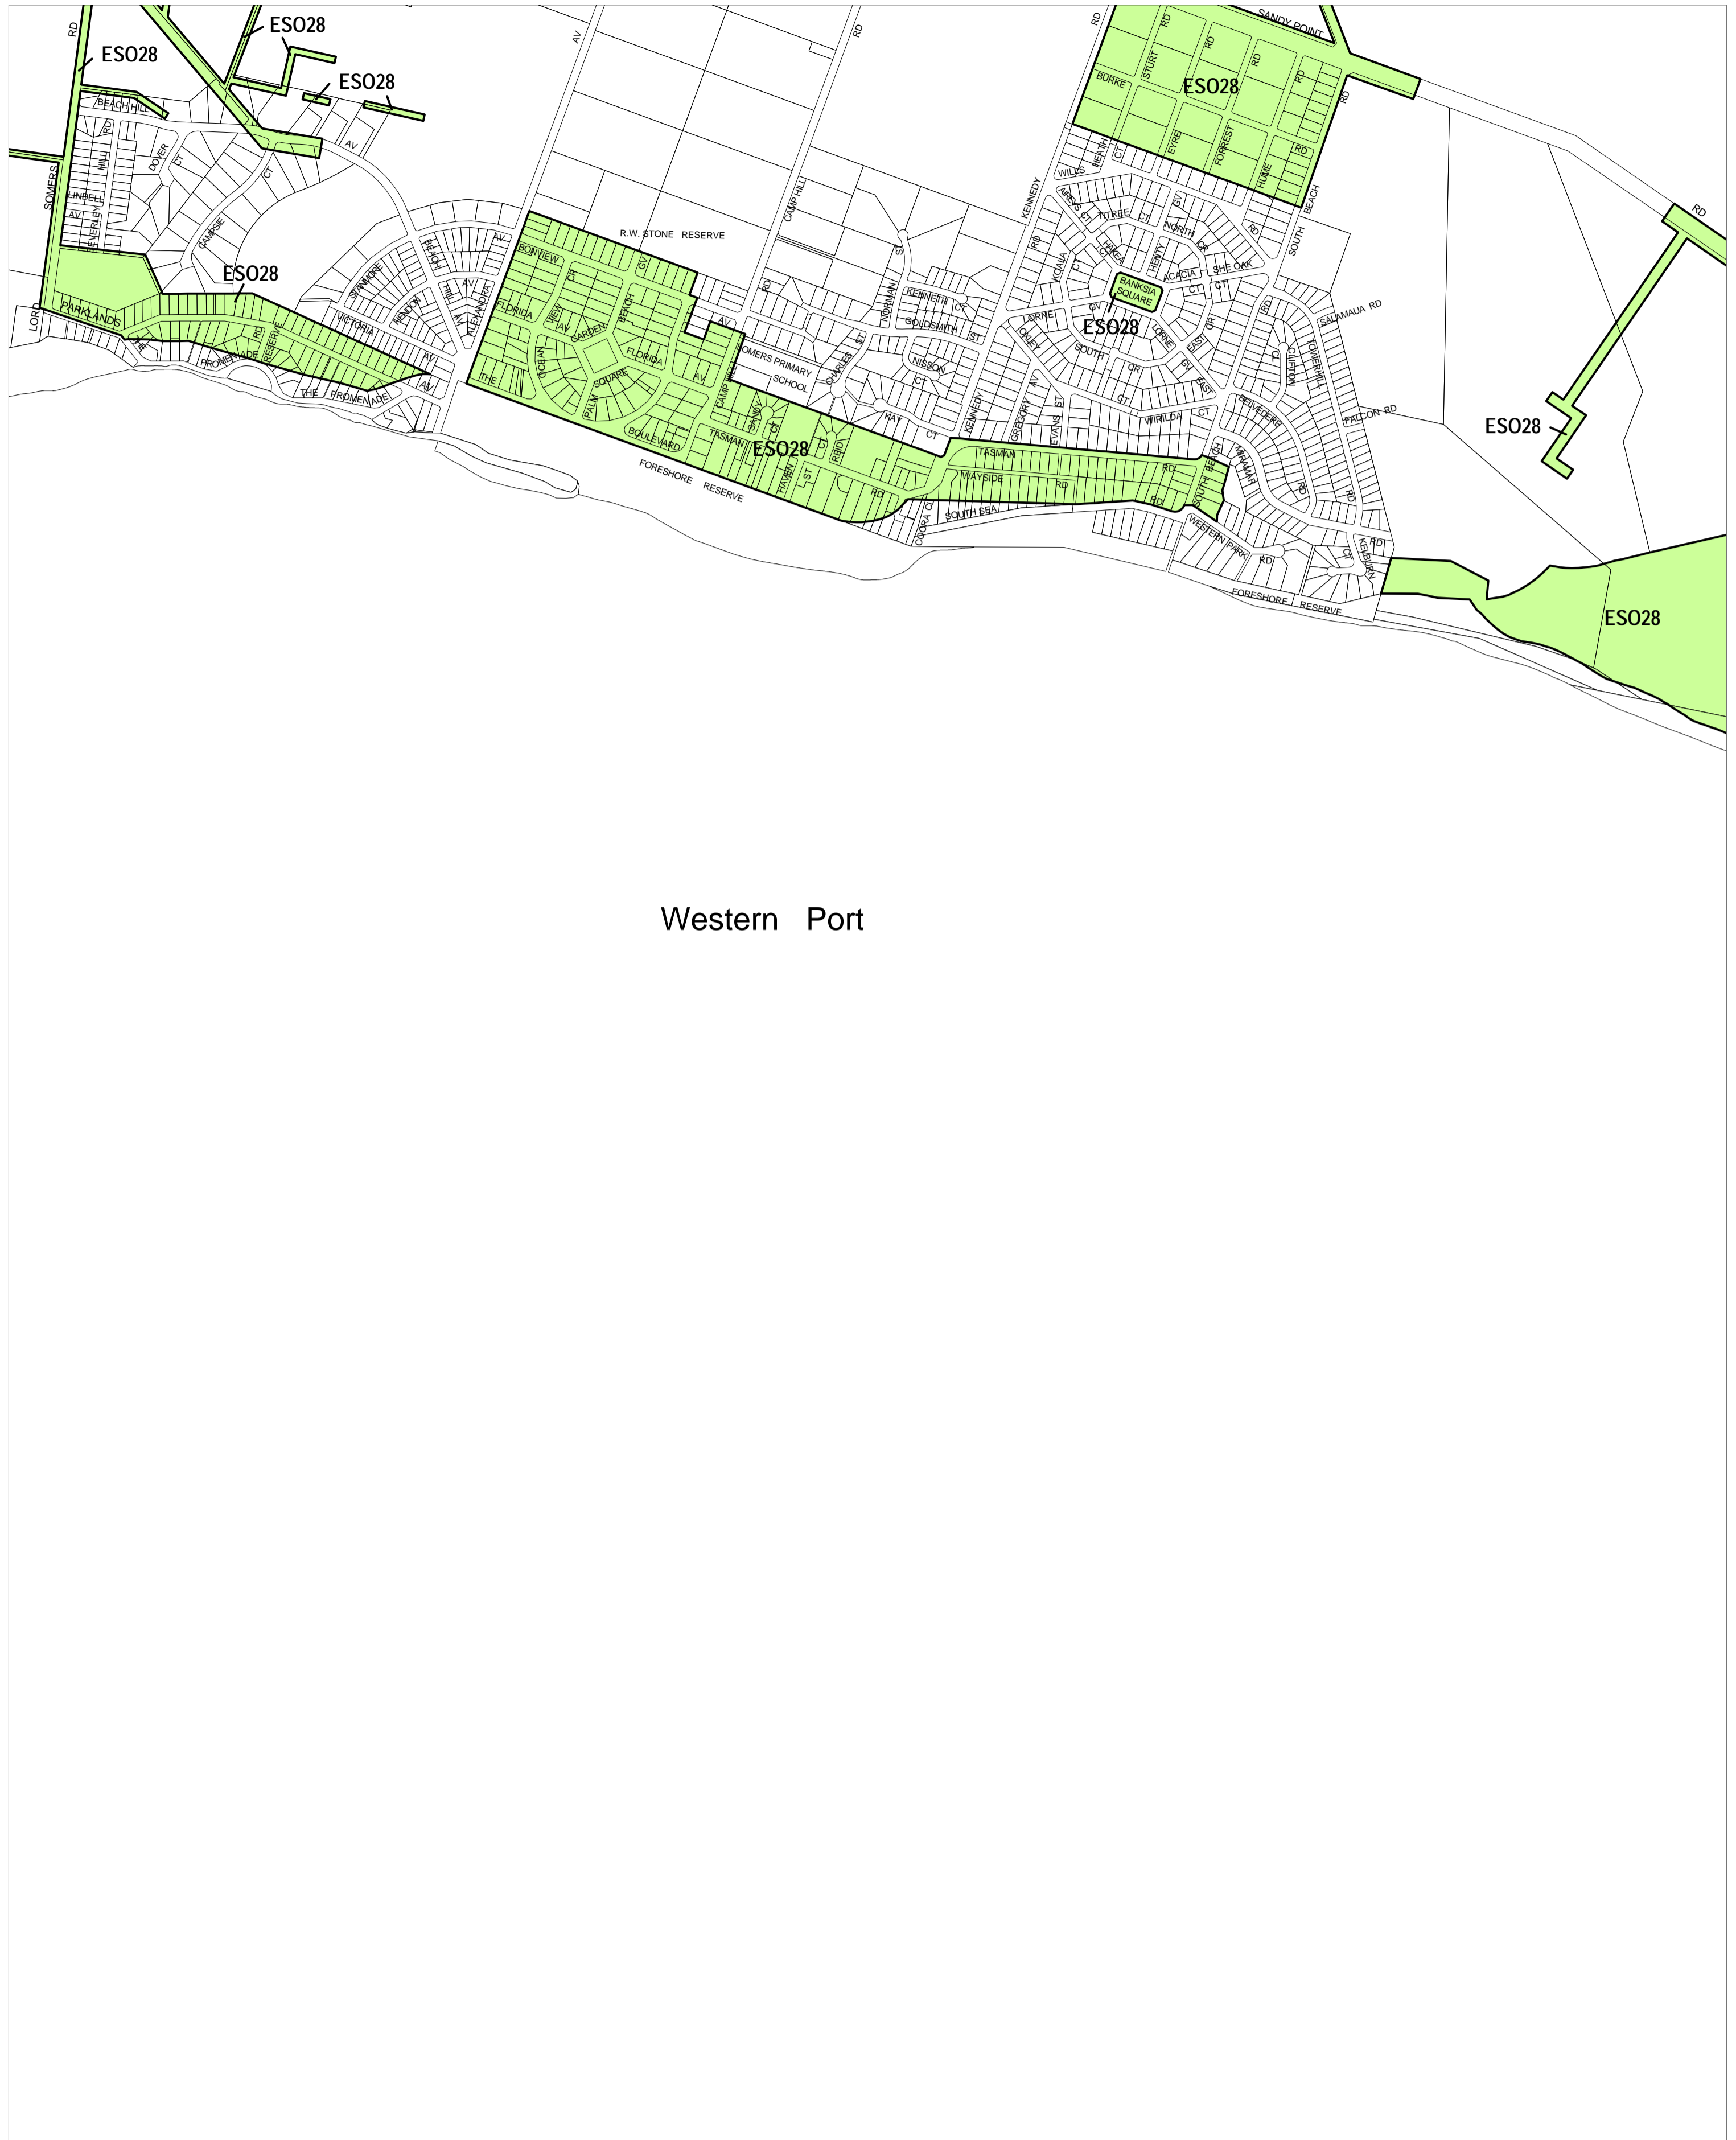

MORNINGTON PENINSULA PLANNING SCHEME - LOCAL PROVISION

Western Port

Overlays

ES028 Environmental Significance Overlay - Schedule 28

AUSTRALIAN MAP GRID ZONE 55

Printed: 29/8/2007

AMENDMENT C18