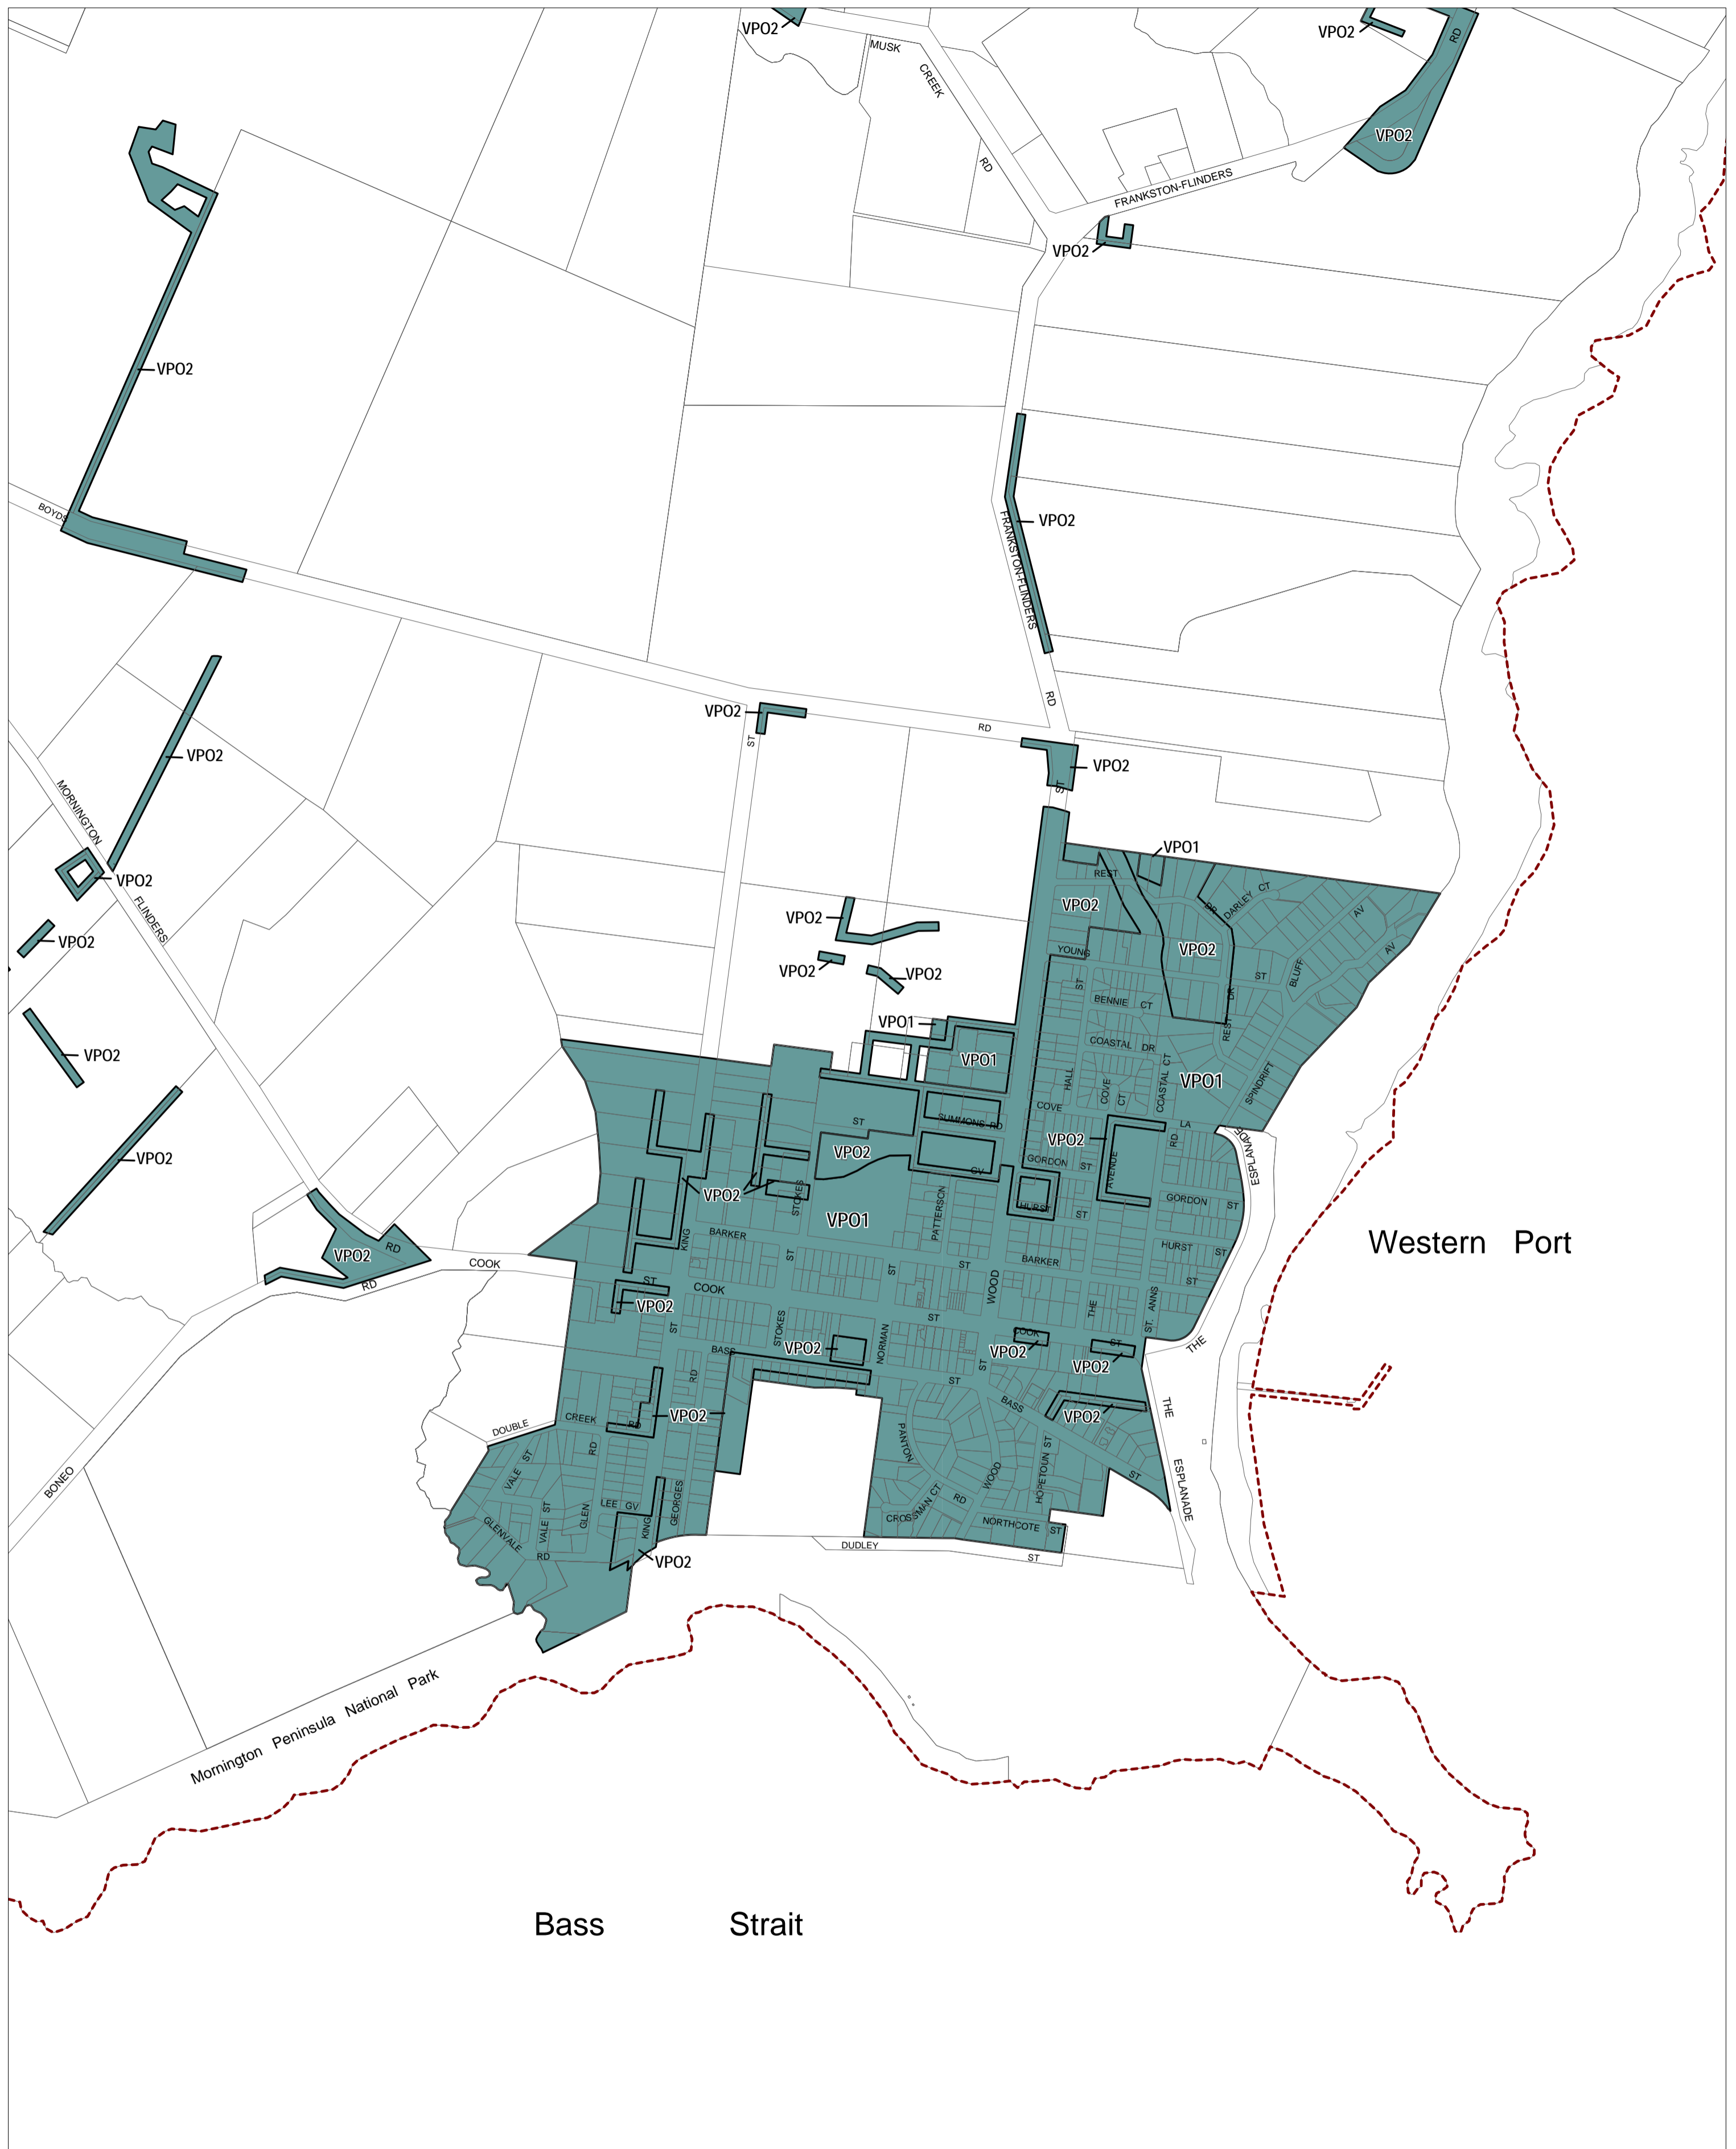

MORNINGTON PENINSULA PLANNING SCHEME - LOCAL PROVISION

Overlays

- VPO1 Vegetation Protection Overlay - Schedule 1
- VPO2 Vegetation Protection Overlay - Schedule 2

Printed: 12/1/2012

AMENDMENT C126 PART 2