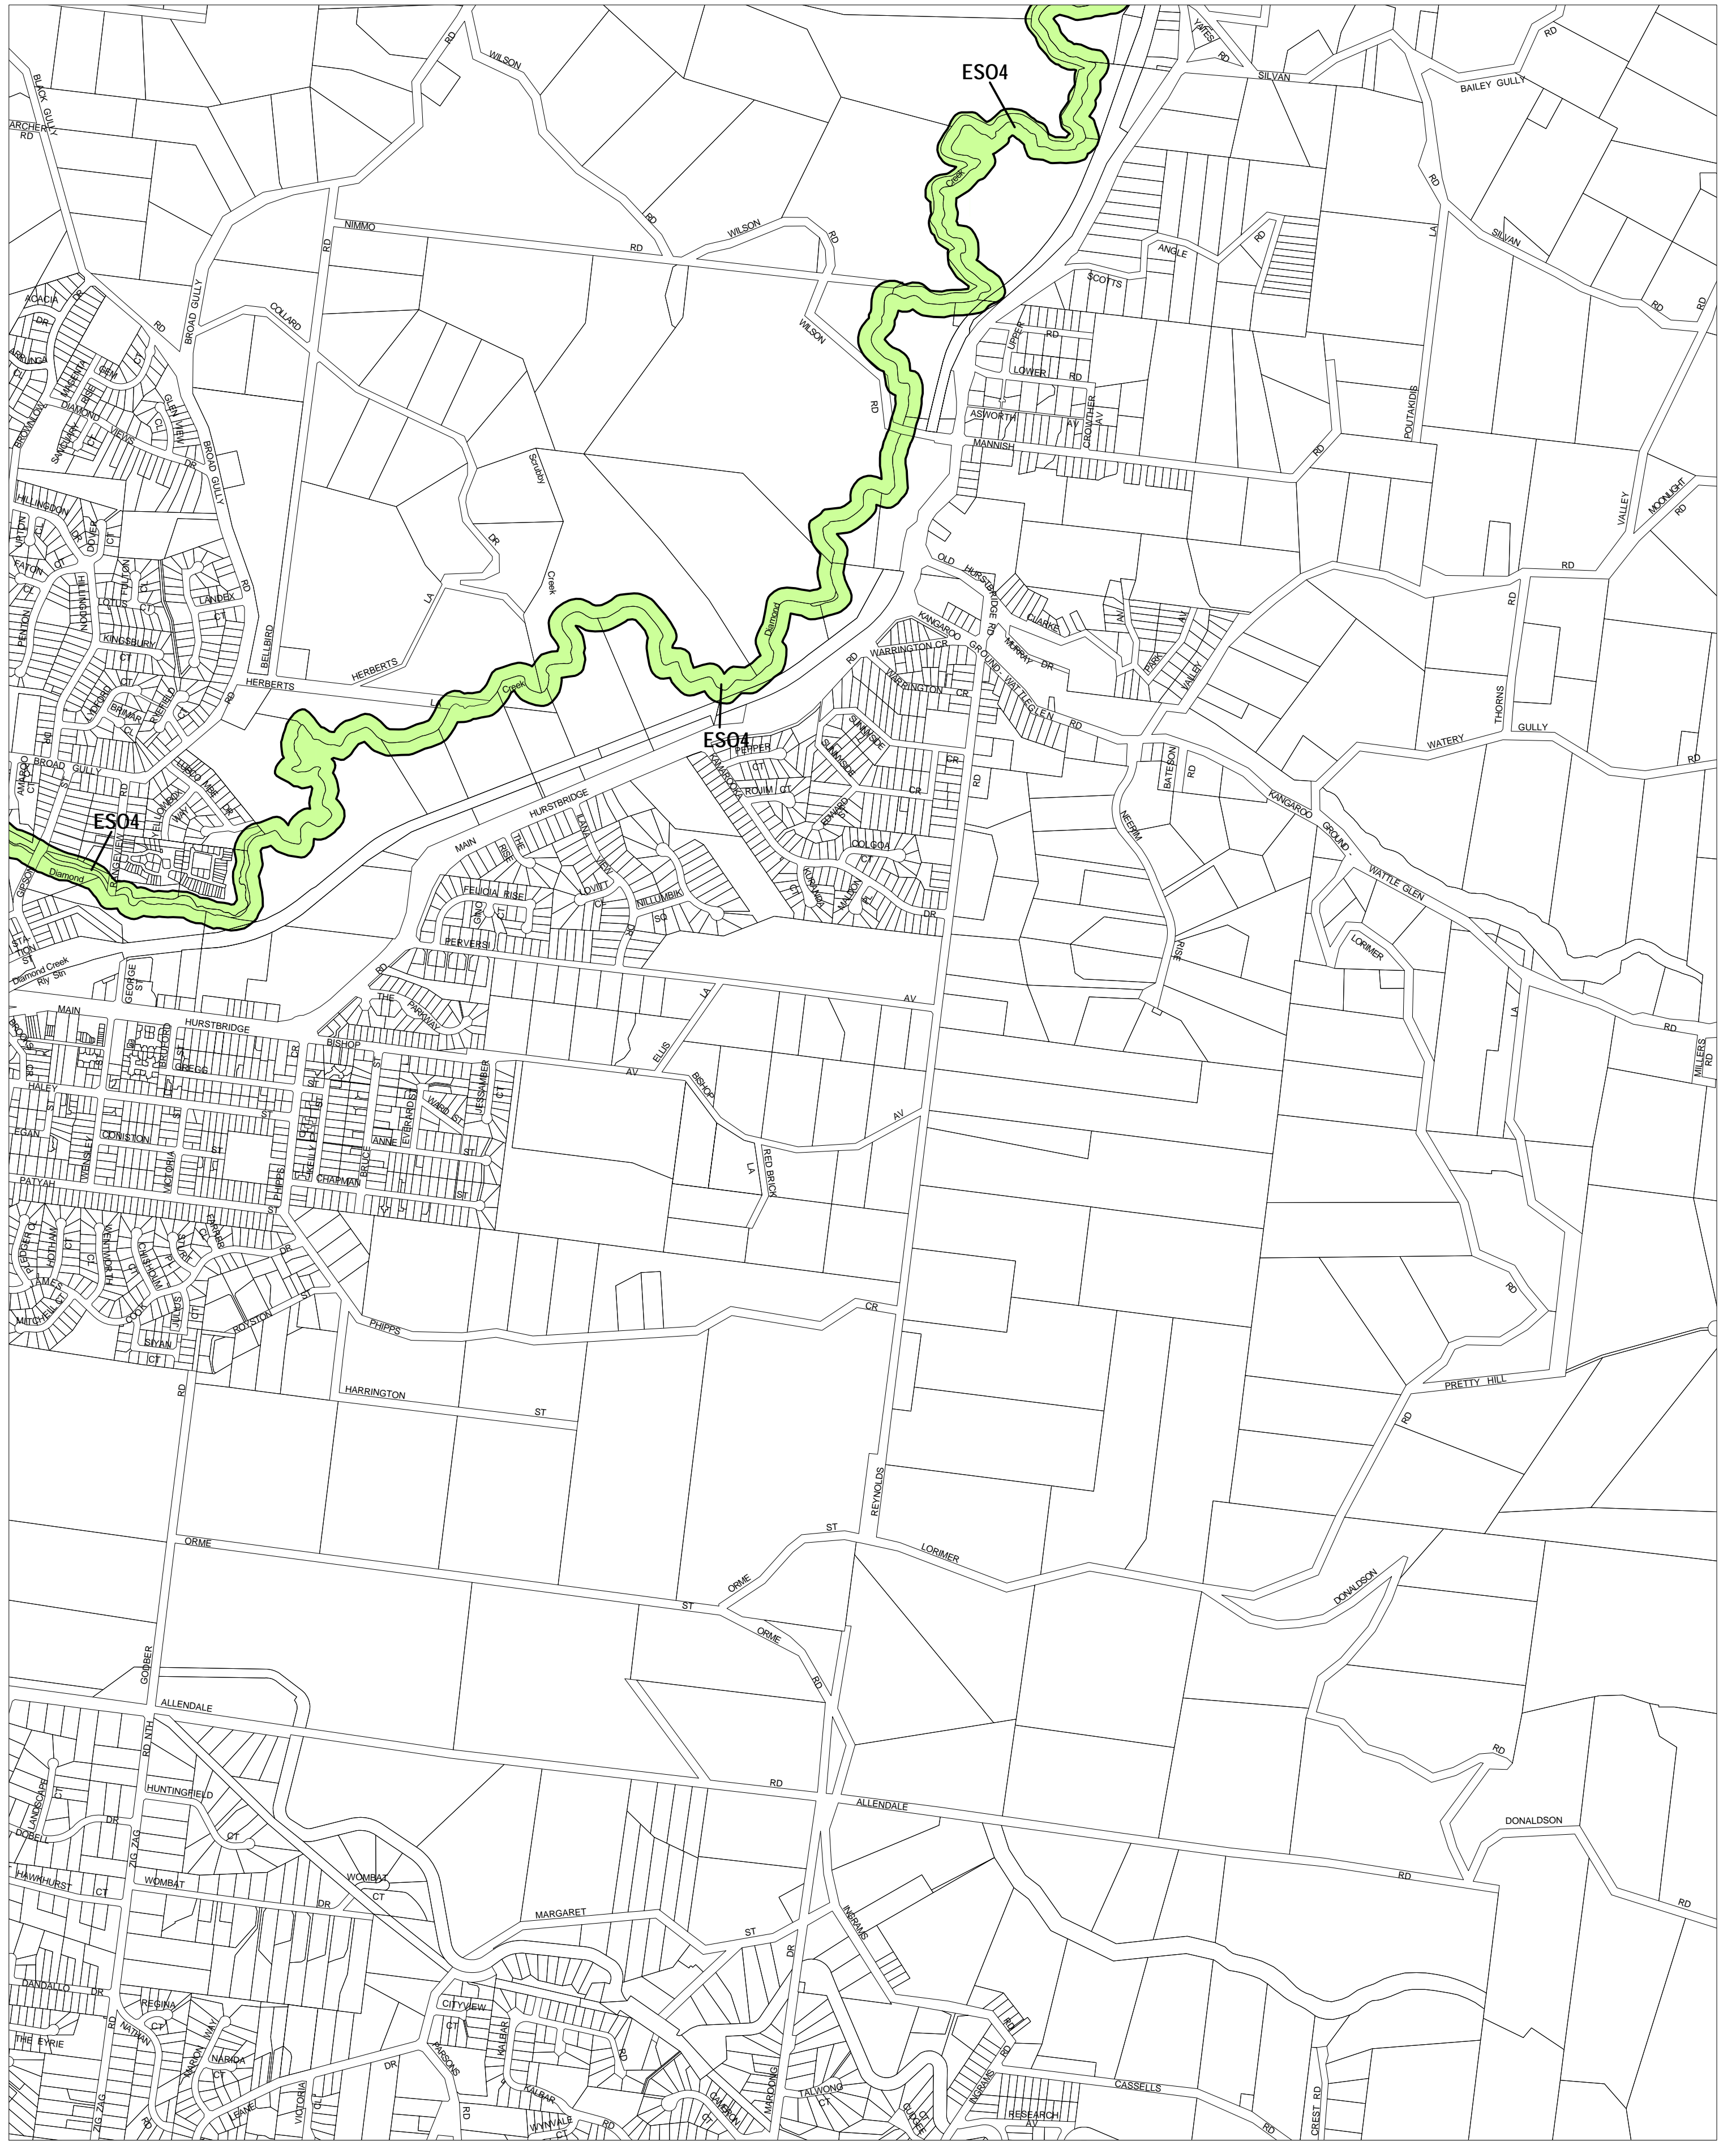

NILLUMBIK PLANNING SCHEME - LOCAL PROVISION

Overlays

- ESO4 Environmental Significance Overlay - Schedule 4

200 0 200 400 600 800 1000 m
AUSTRALIAN MAP GRID ZONE 55

INDEX TO ADJOINING METRIC SERIES MAP

			1
		3	4
5	6	7	11
8	9	10	12
13	14	15	16
17			

Printed: 2/8/2007