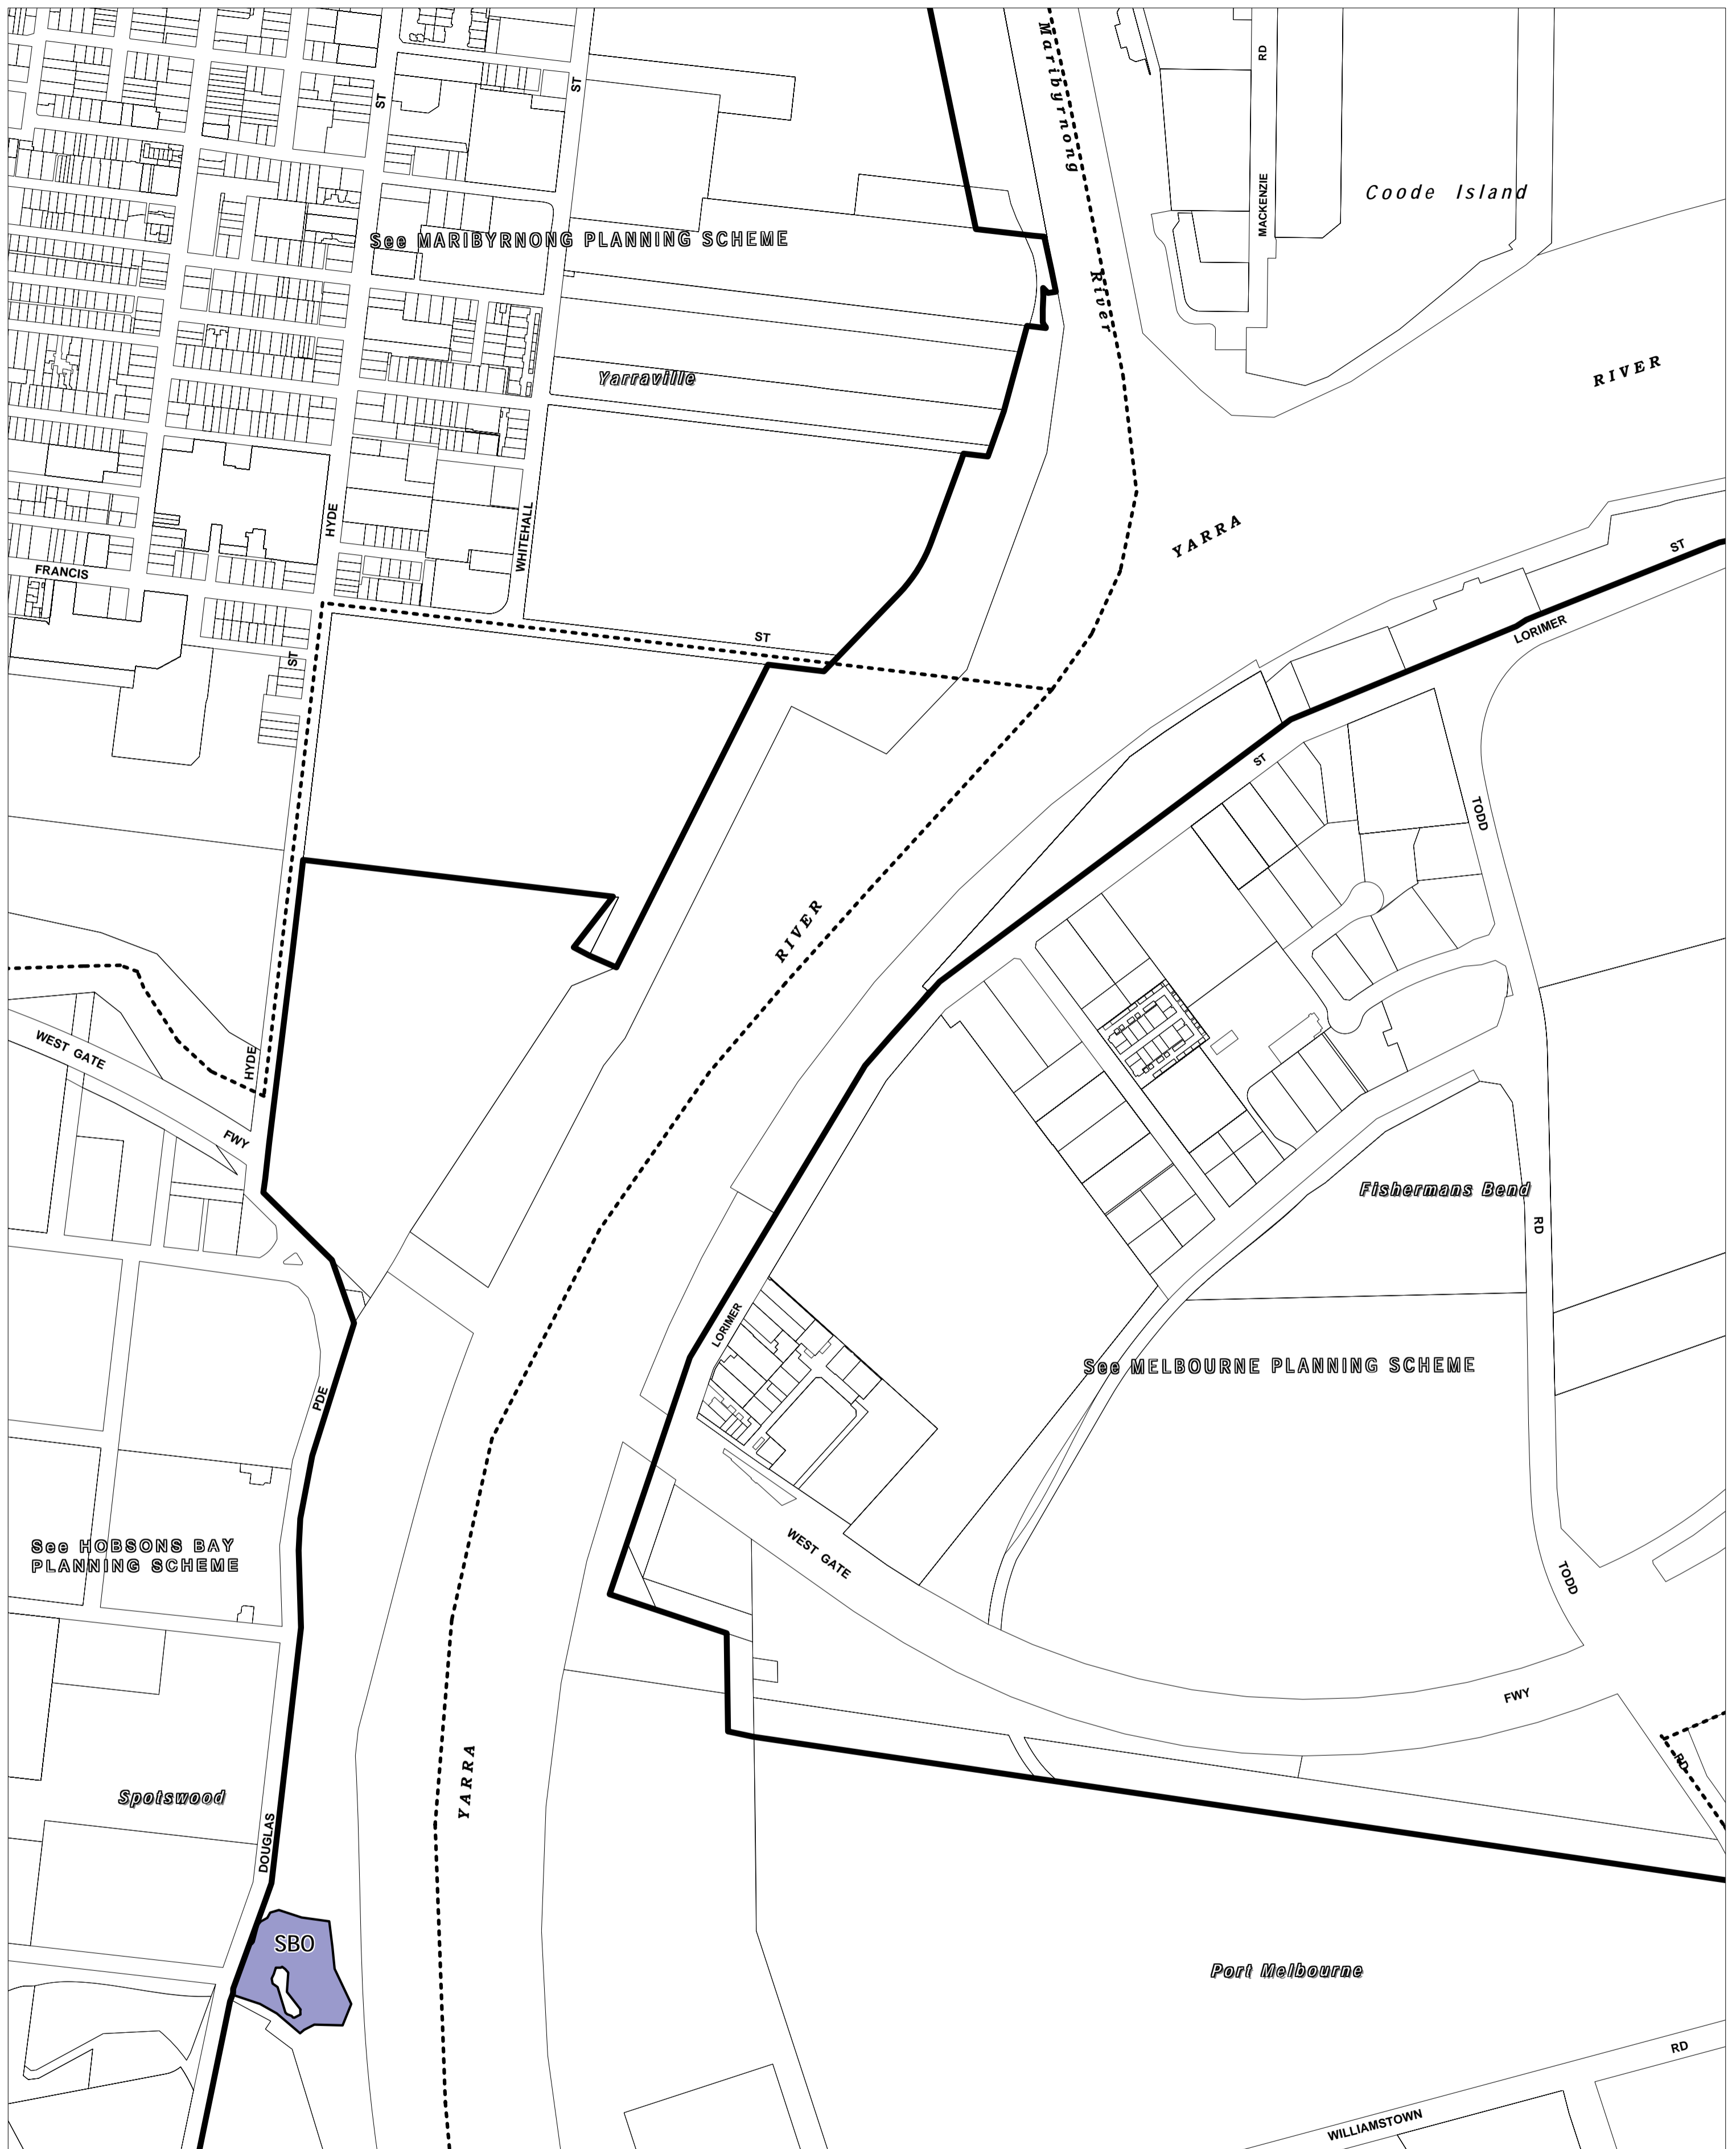

PORT OF MELBOURNE PLANNING SCHEME - LOCAL PROVISION

Overlays

SBO Special Building Overlay

100 0 100 200 300 400 500 m

AUSTRALIAN MAP GRID ZONE 55

Victoria The Place To Be

INDEX TO ADJOINING METRIC SERIES MAP

1	2		
3	4		
5	6	7	8
	9		

Printed: 4/1/2008

NEW FORMAT PLANNING SCHEME