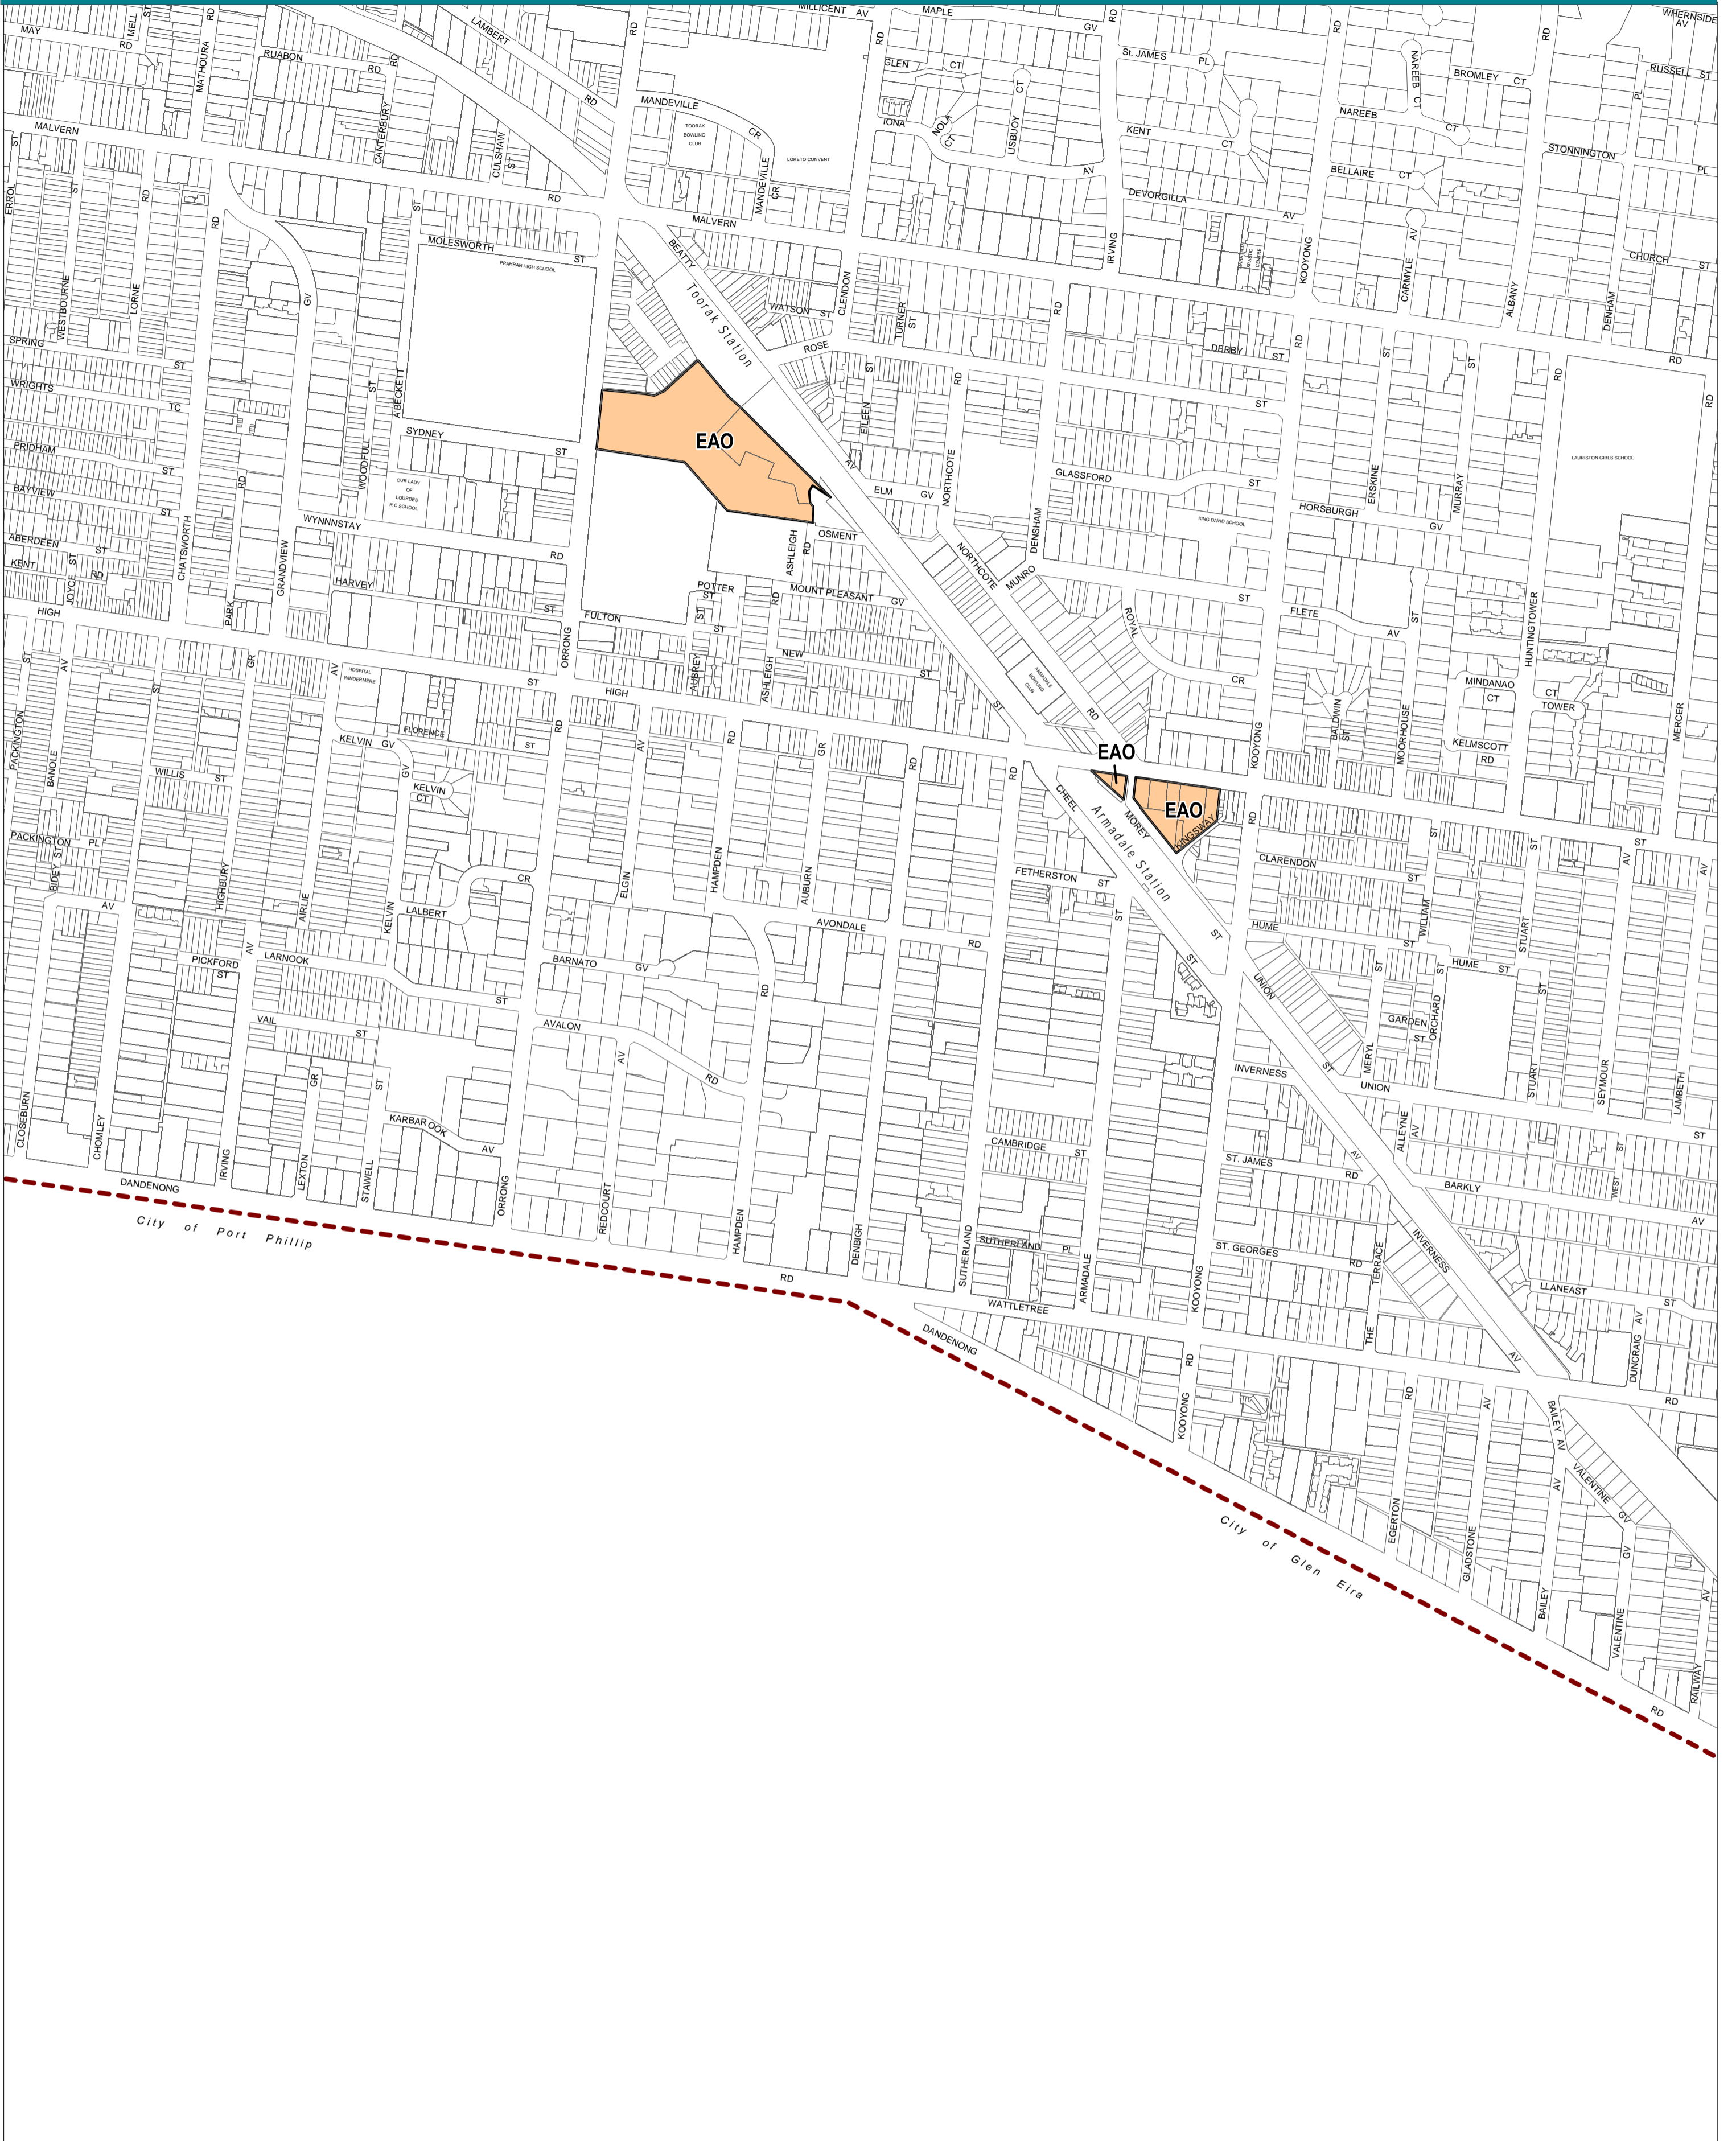

STONNINGTON PLANNING SCHEME - LOCAL PROVISION

Overlays
Environmental Audit Overlay

AUSTRALIAN MAP GRID ZONE 55

PREPARED BY: Planning Mapping Services

Environment,
Land, Water
and Planning

Printed: 8/7/2016

AMENDMENT C219