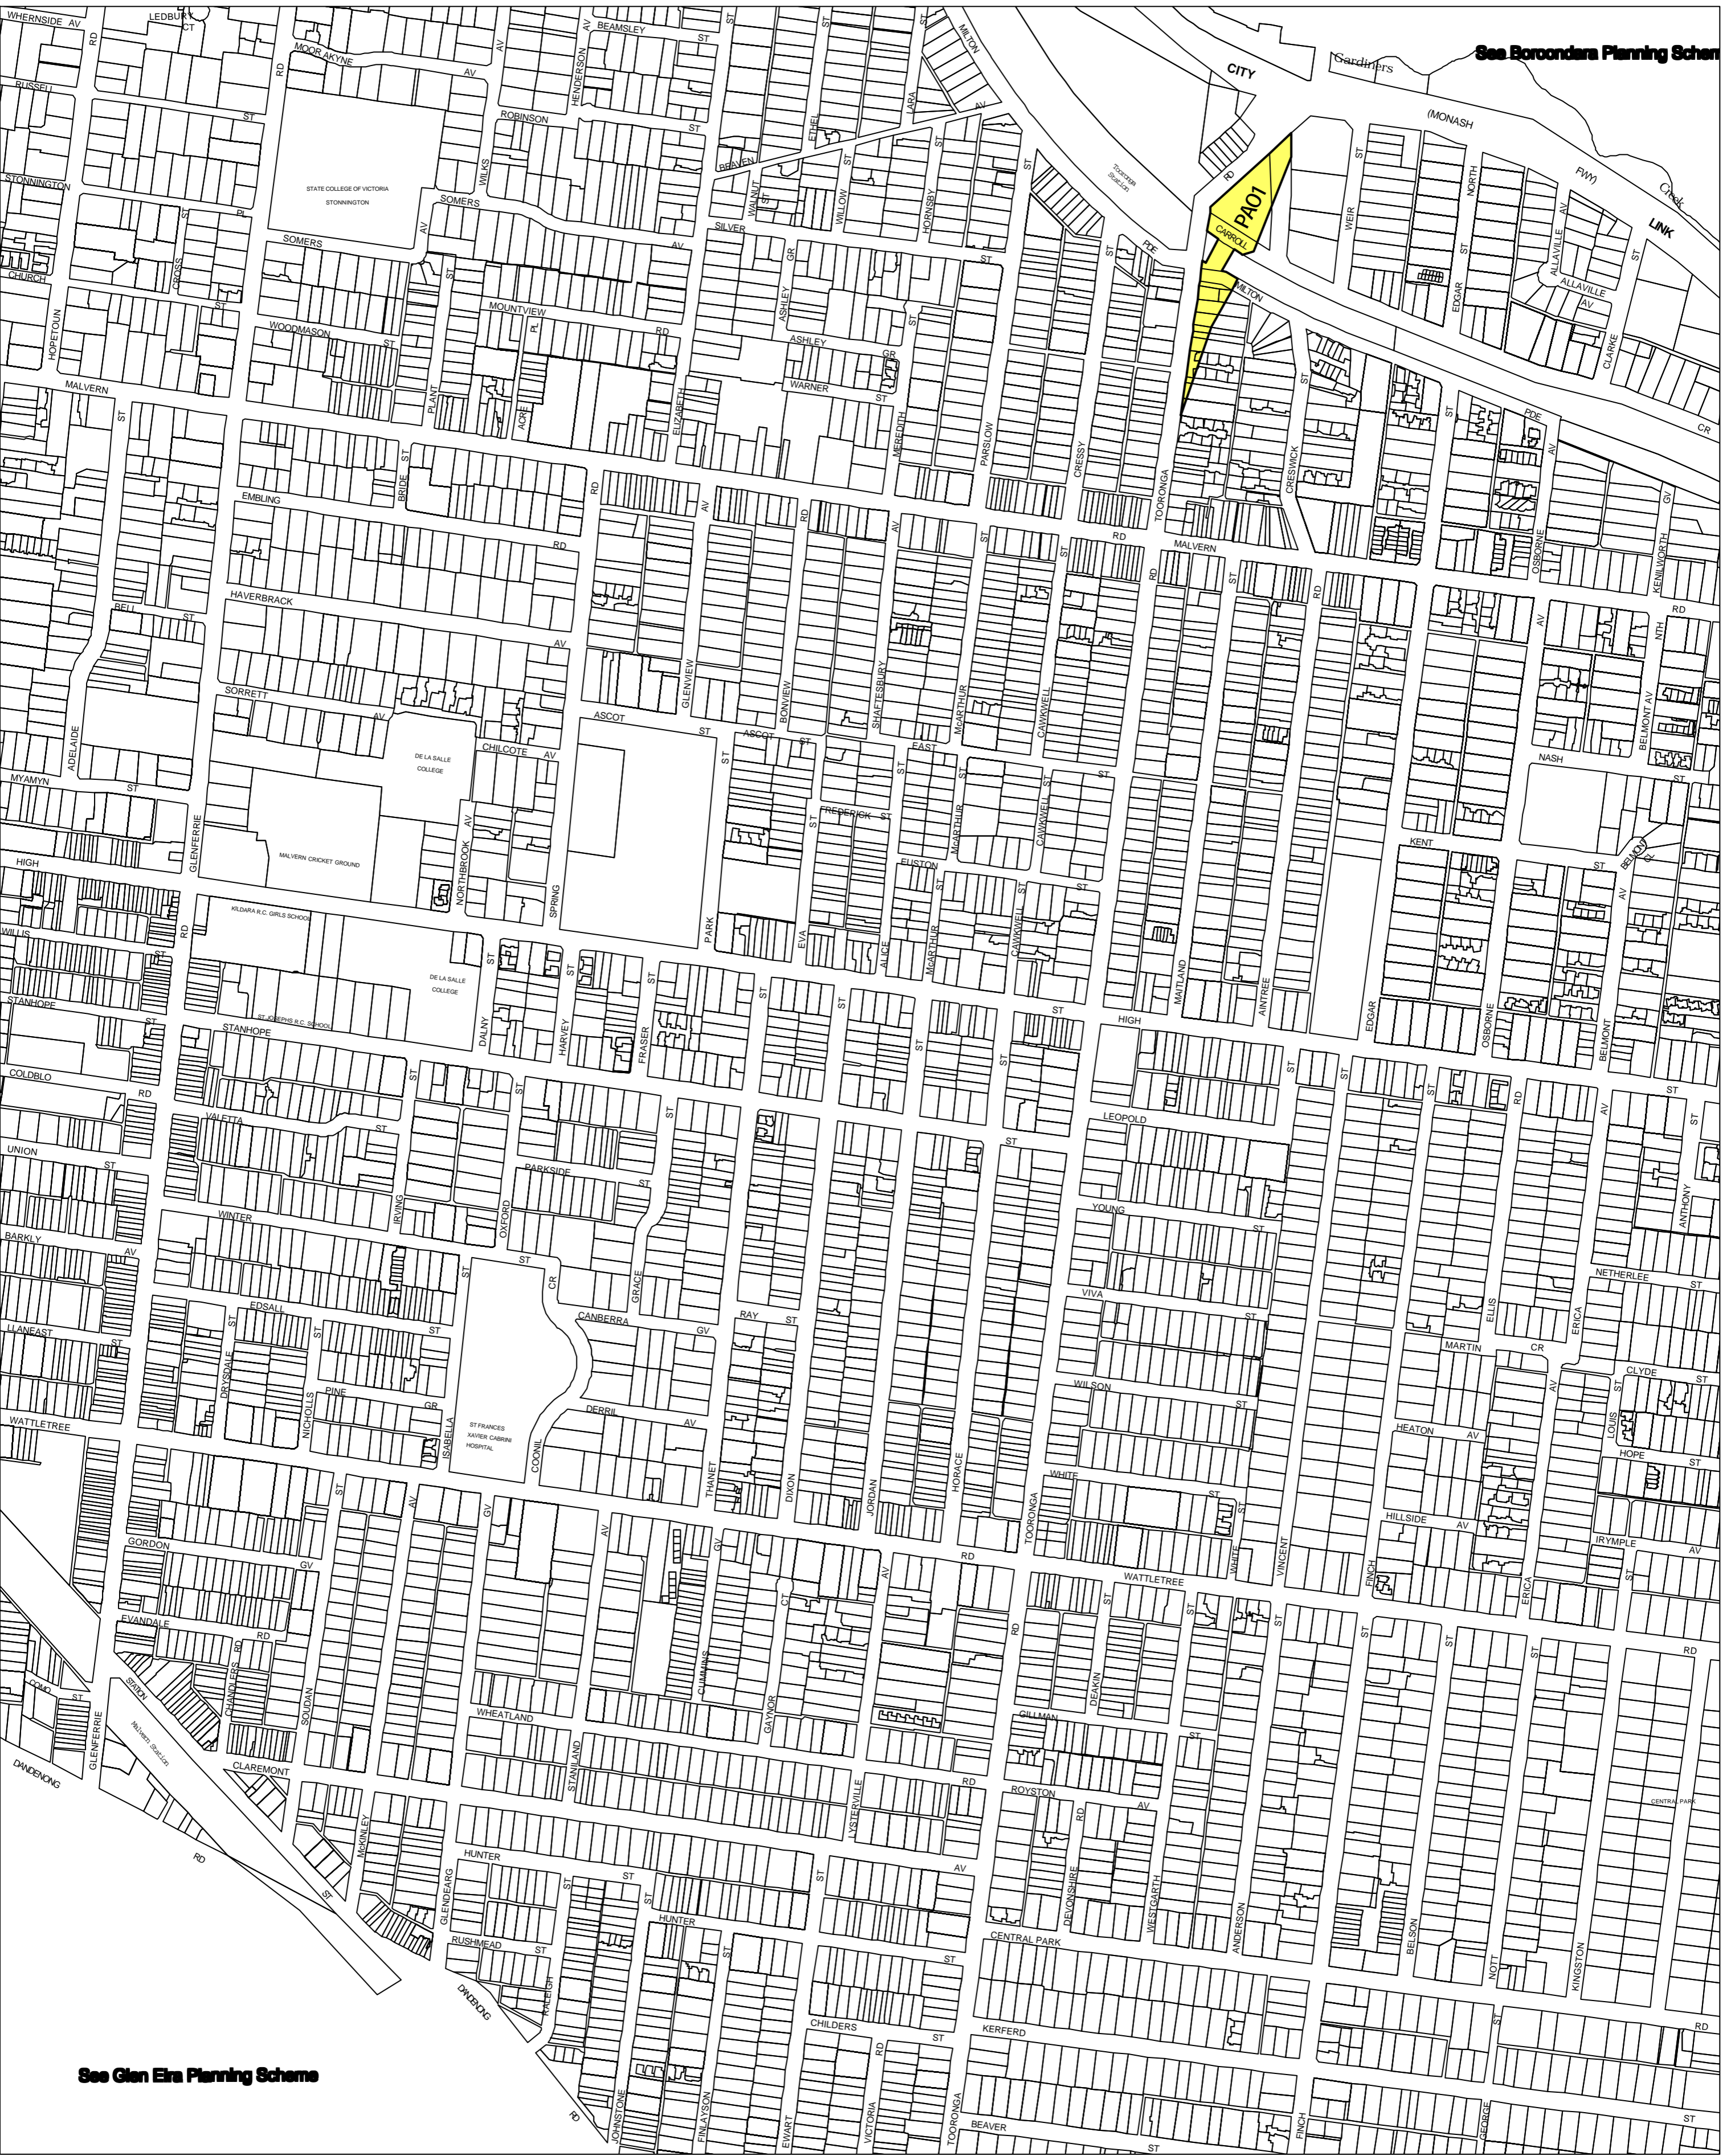

STONNINGTON PLANNING SCHEME - LOCAL PROVISION

See Borondara Planning Scheme

See Glen Eira Planning Scheme

Overlays

PAO1 Public Acquisition Overlay 1

100 200 300 400 500 m

AUSTRALIAN MAP GRID ZONE 55

INDEX TO ADJOINING METRIC SERIES MAP

Printed: 25/6/2007