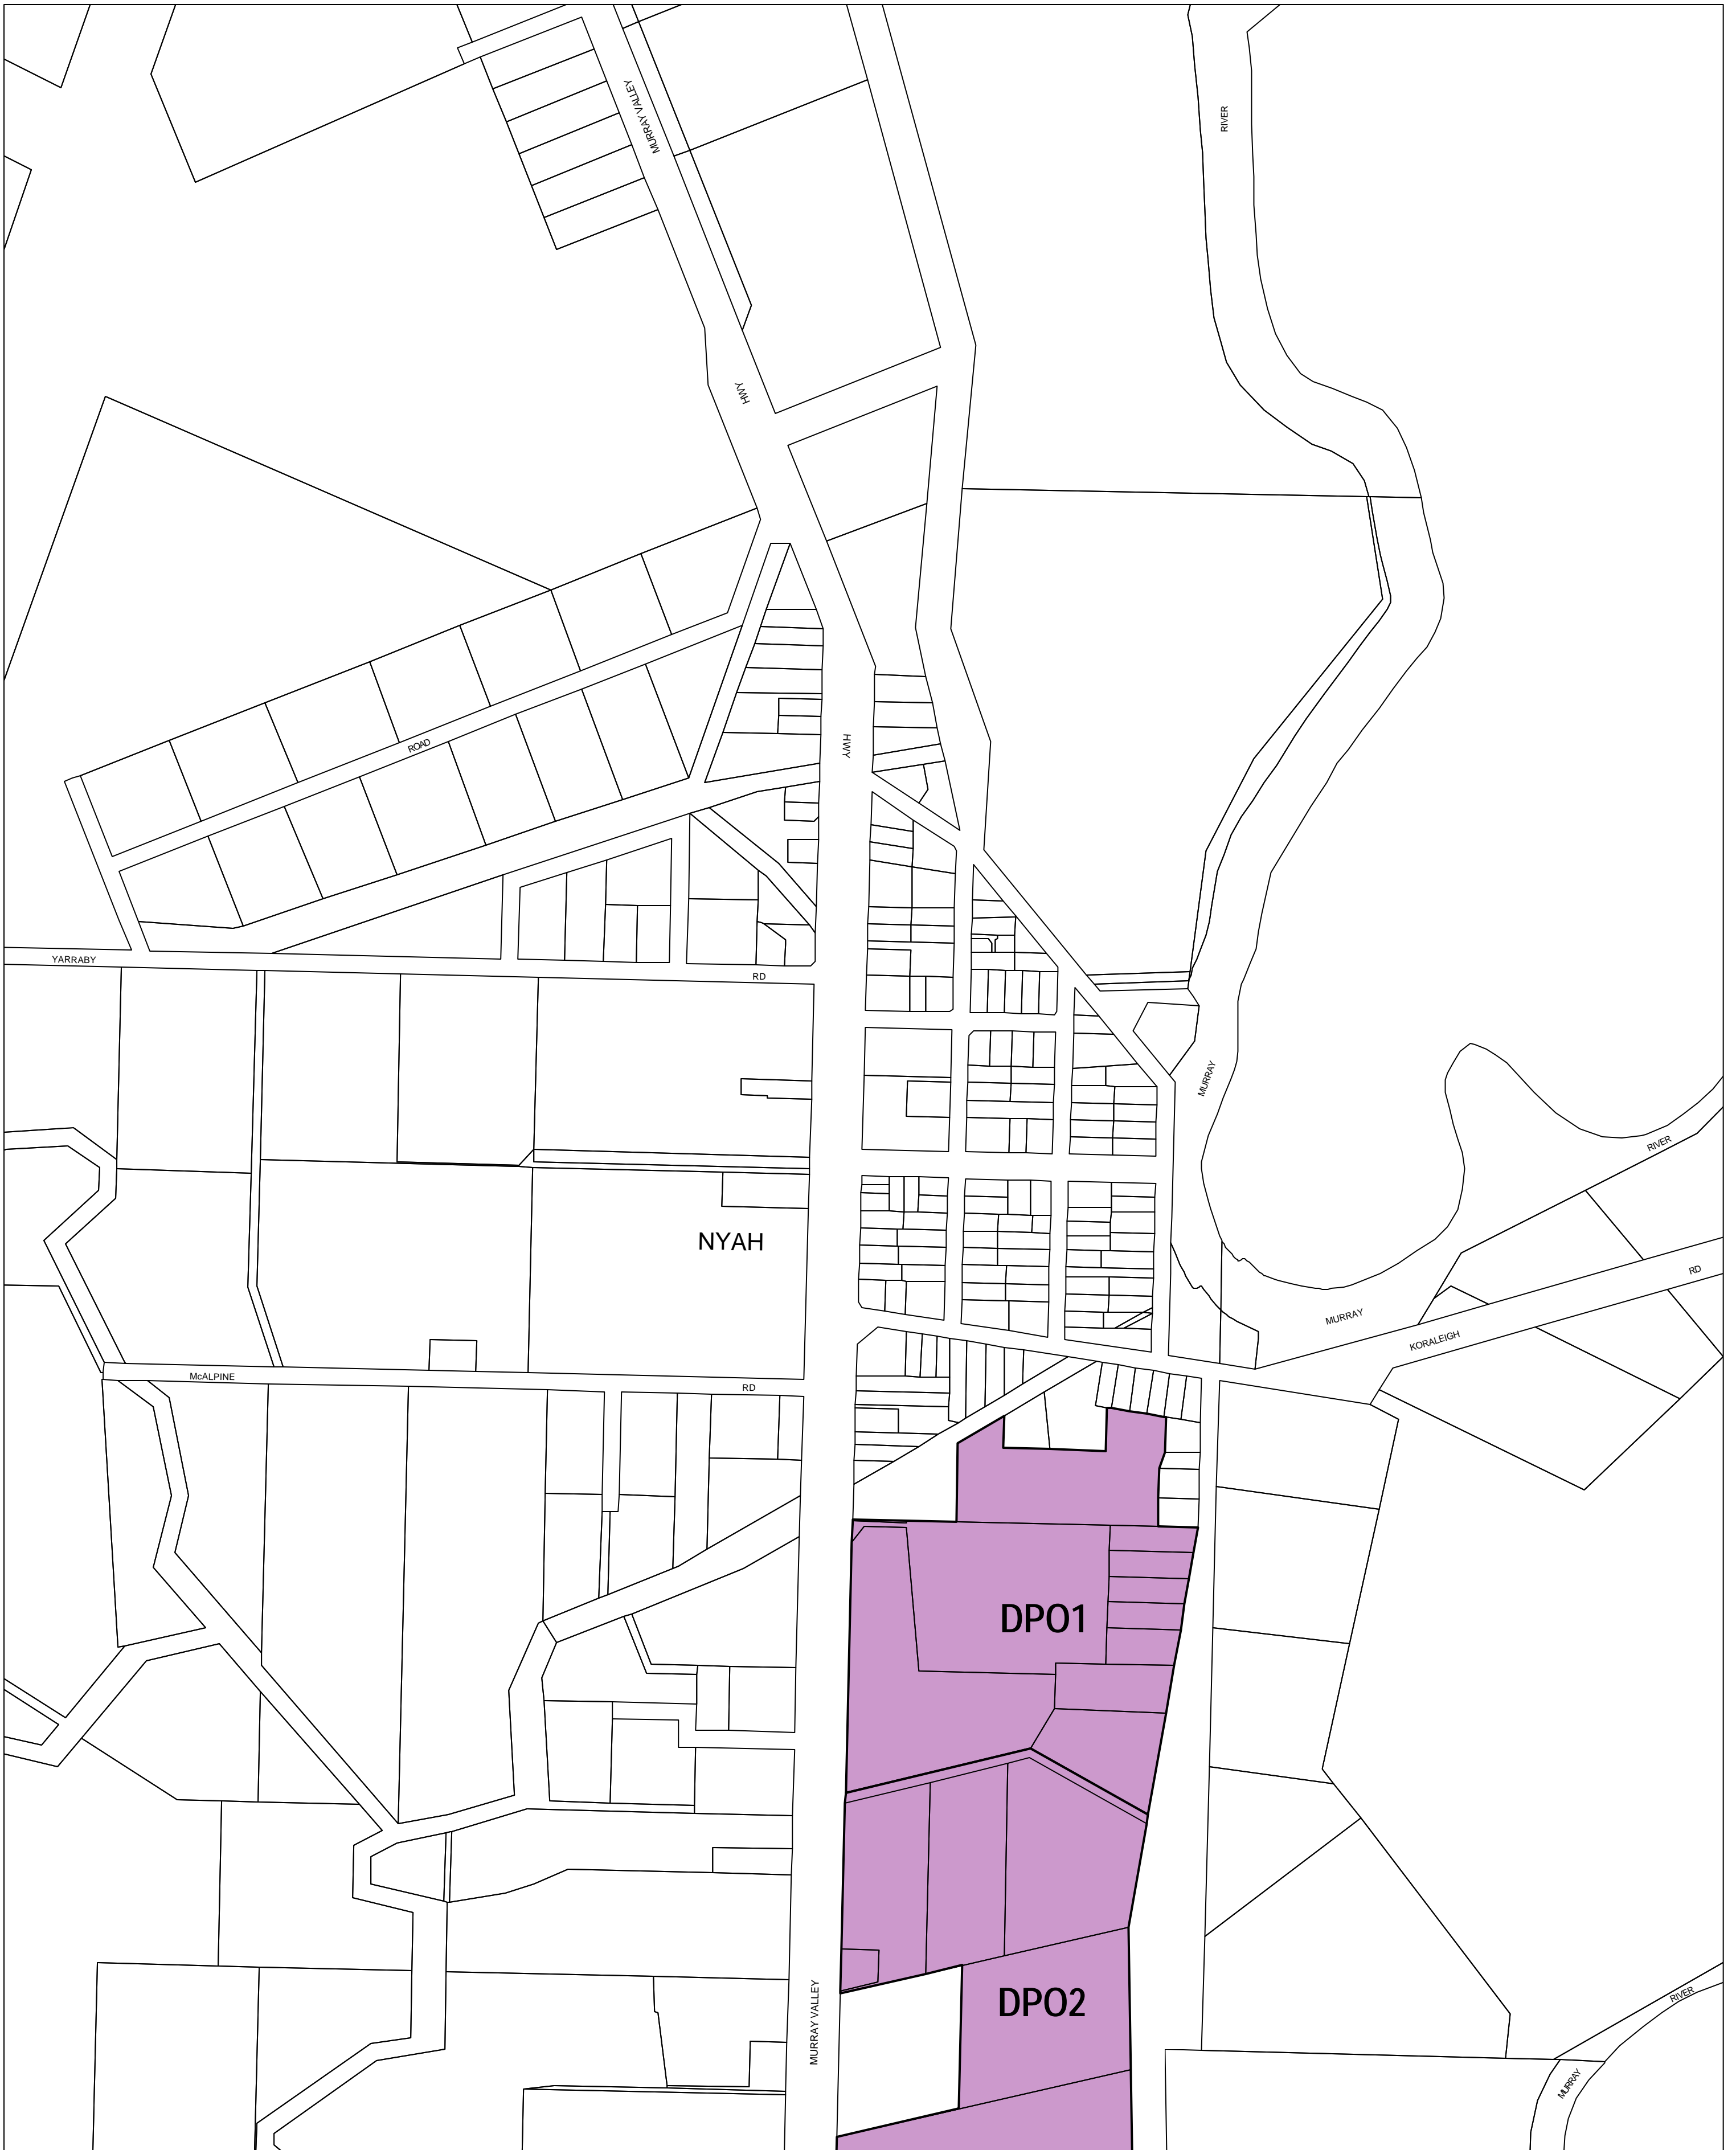

SWAN HILL PLANNING SCHEME - LOCAL PROVISION

Overlays

- Development Plan Overlay - Schedule 1
- Development Plan Overlay - Schedule 2

AUSTRALIAN MAP GRID ZONE 54

Printed: 18/9/2007