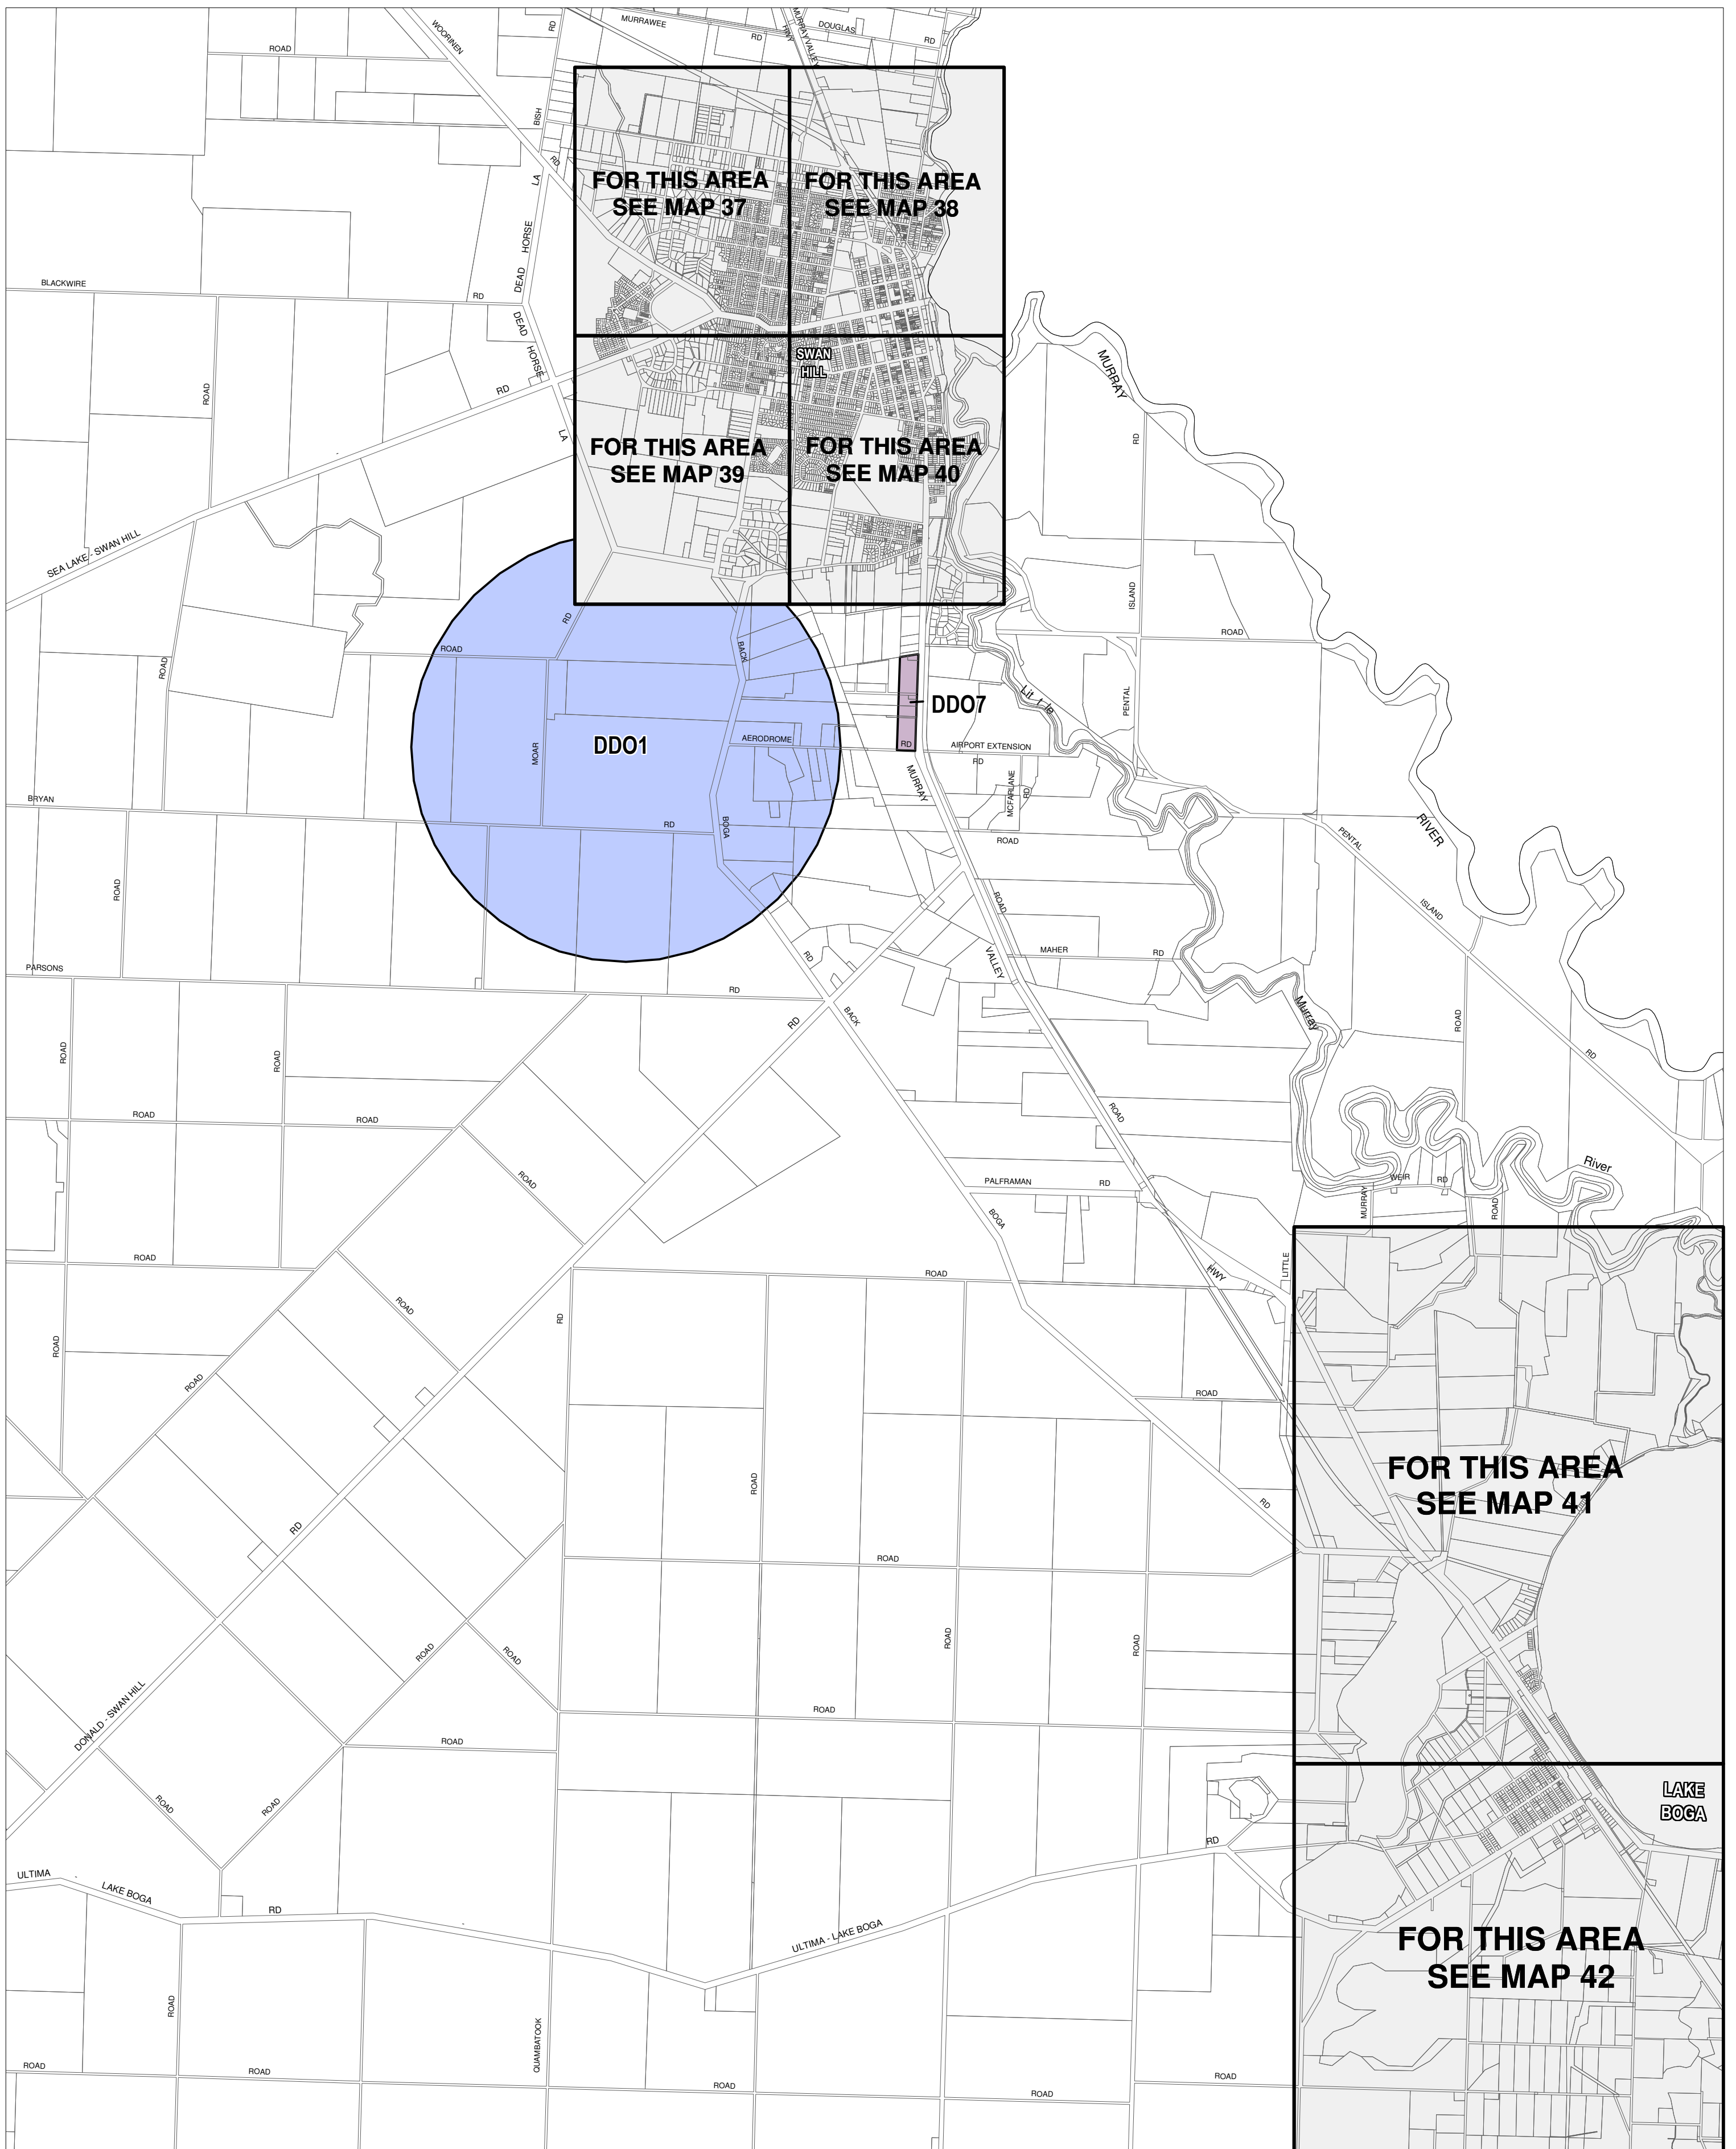

SWAN HILL PLANNING SCHEME - LOCAL PROVISION

Overlays	
	Design And Development Overlay - Schedule 1
	Design And Development Overlay - Schedule 7

AUSTRALIAN MAP GRID ZONE 54

Printed: 22/11/2013

AMENDMENT C47