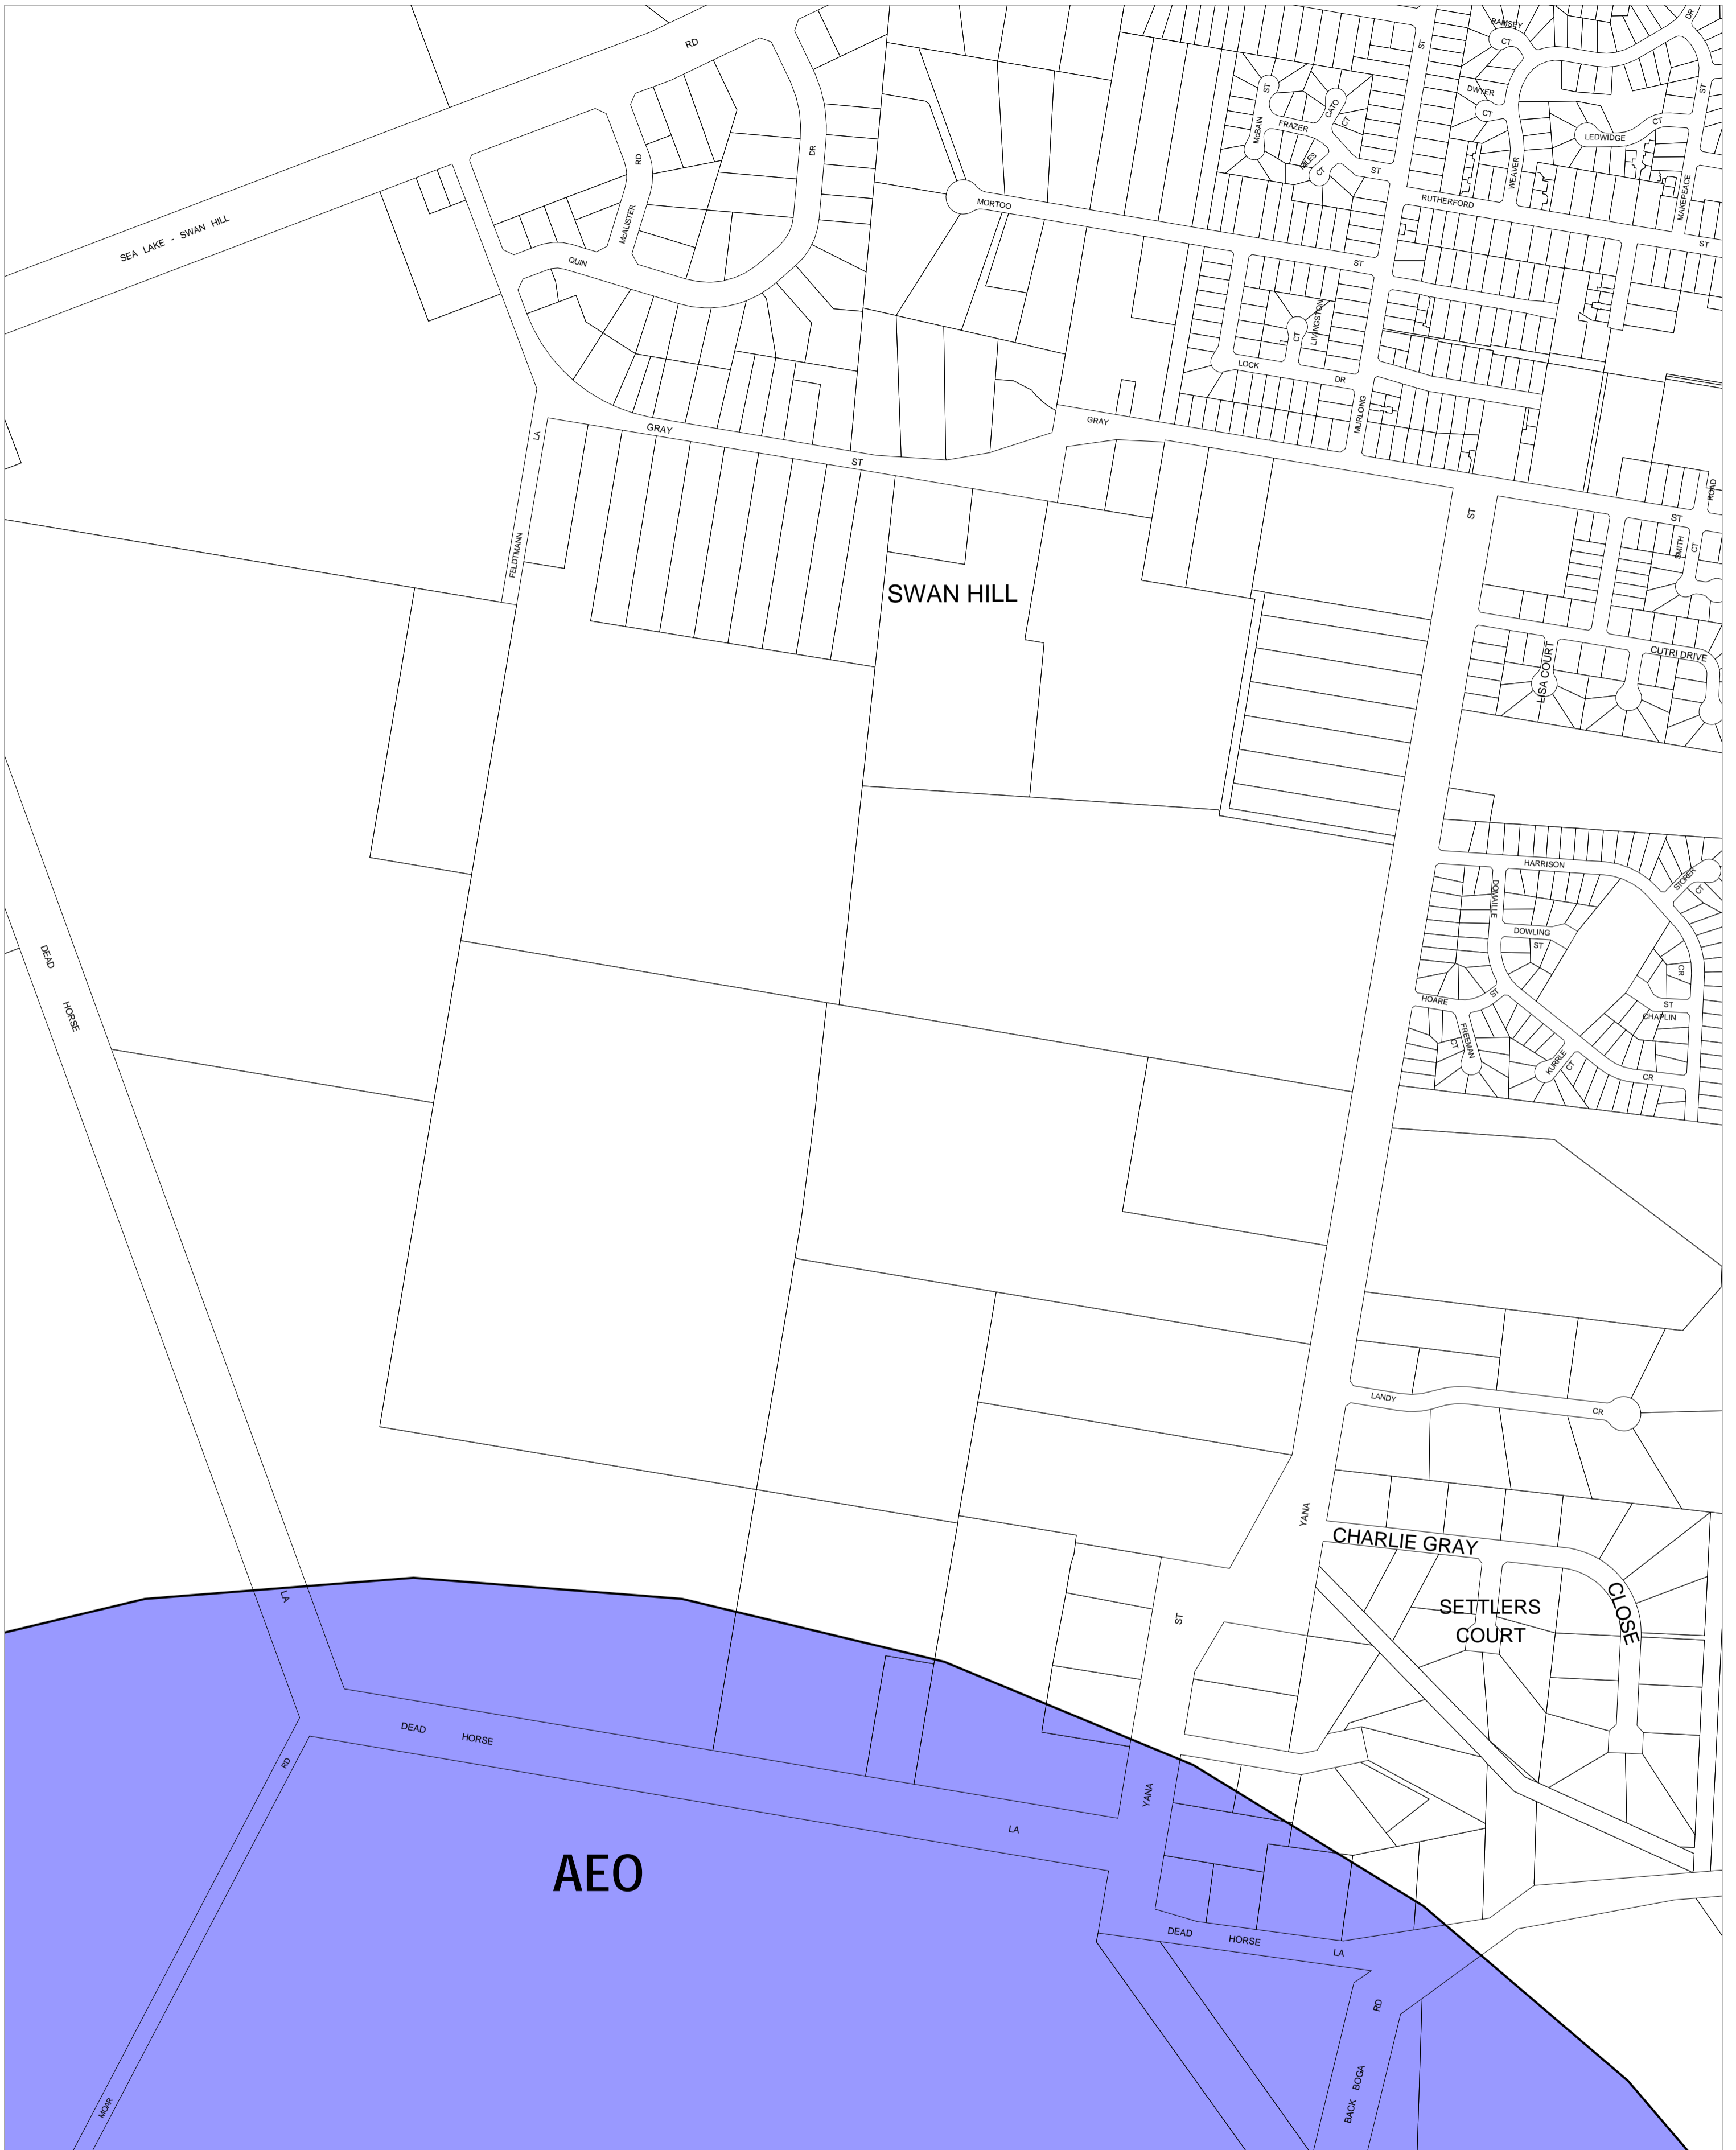

SWAN HILL PLANNING SCHEME - LOCAL PROVISION

Overlays

AEO Airport Environs Overlay

AUSTRALIAN MAP GRID ZONE 54

INDEX TO ADJOINING METRIC SERIES MAP

Printed: 27/9/2007