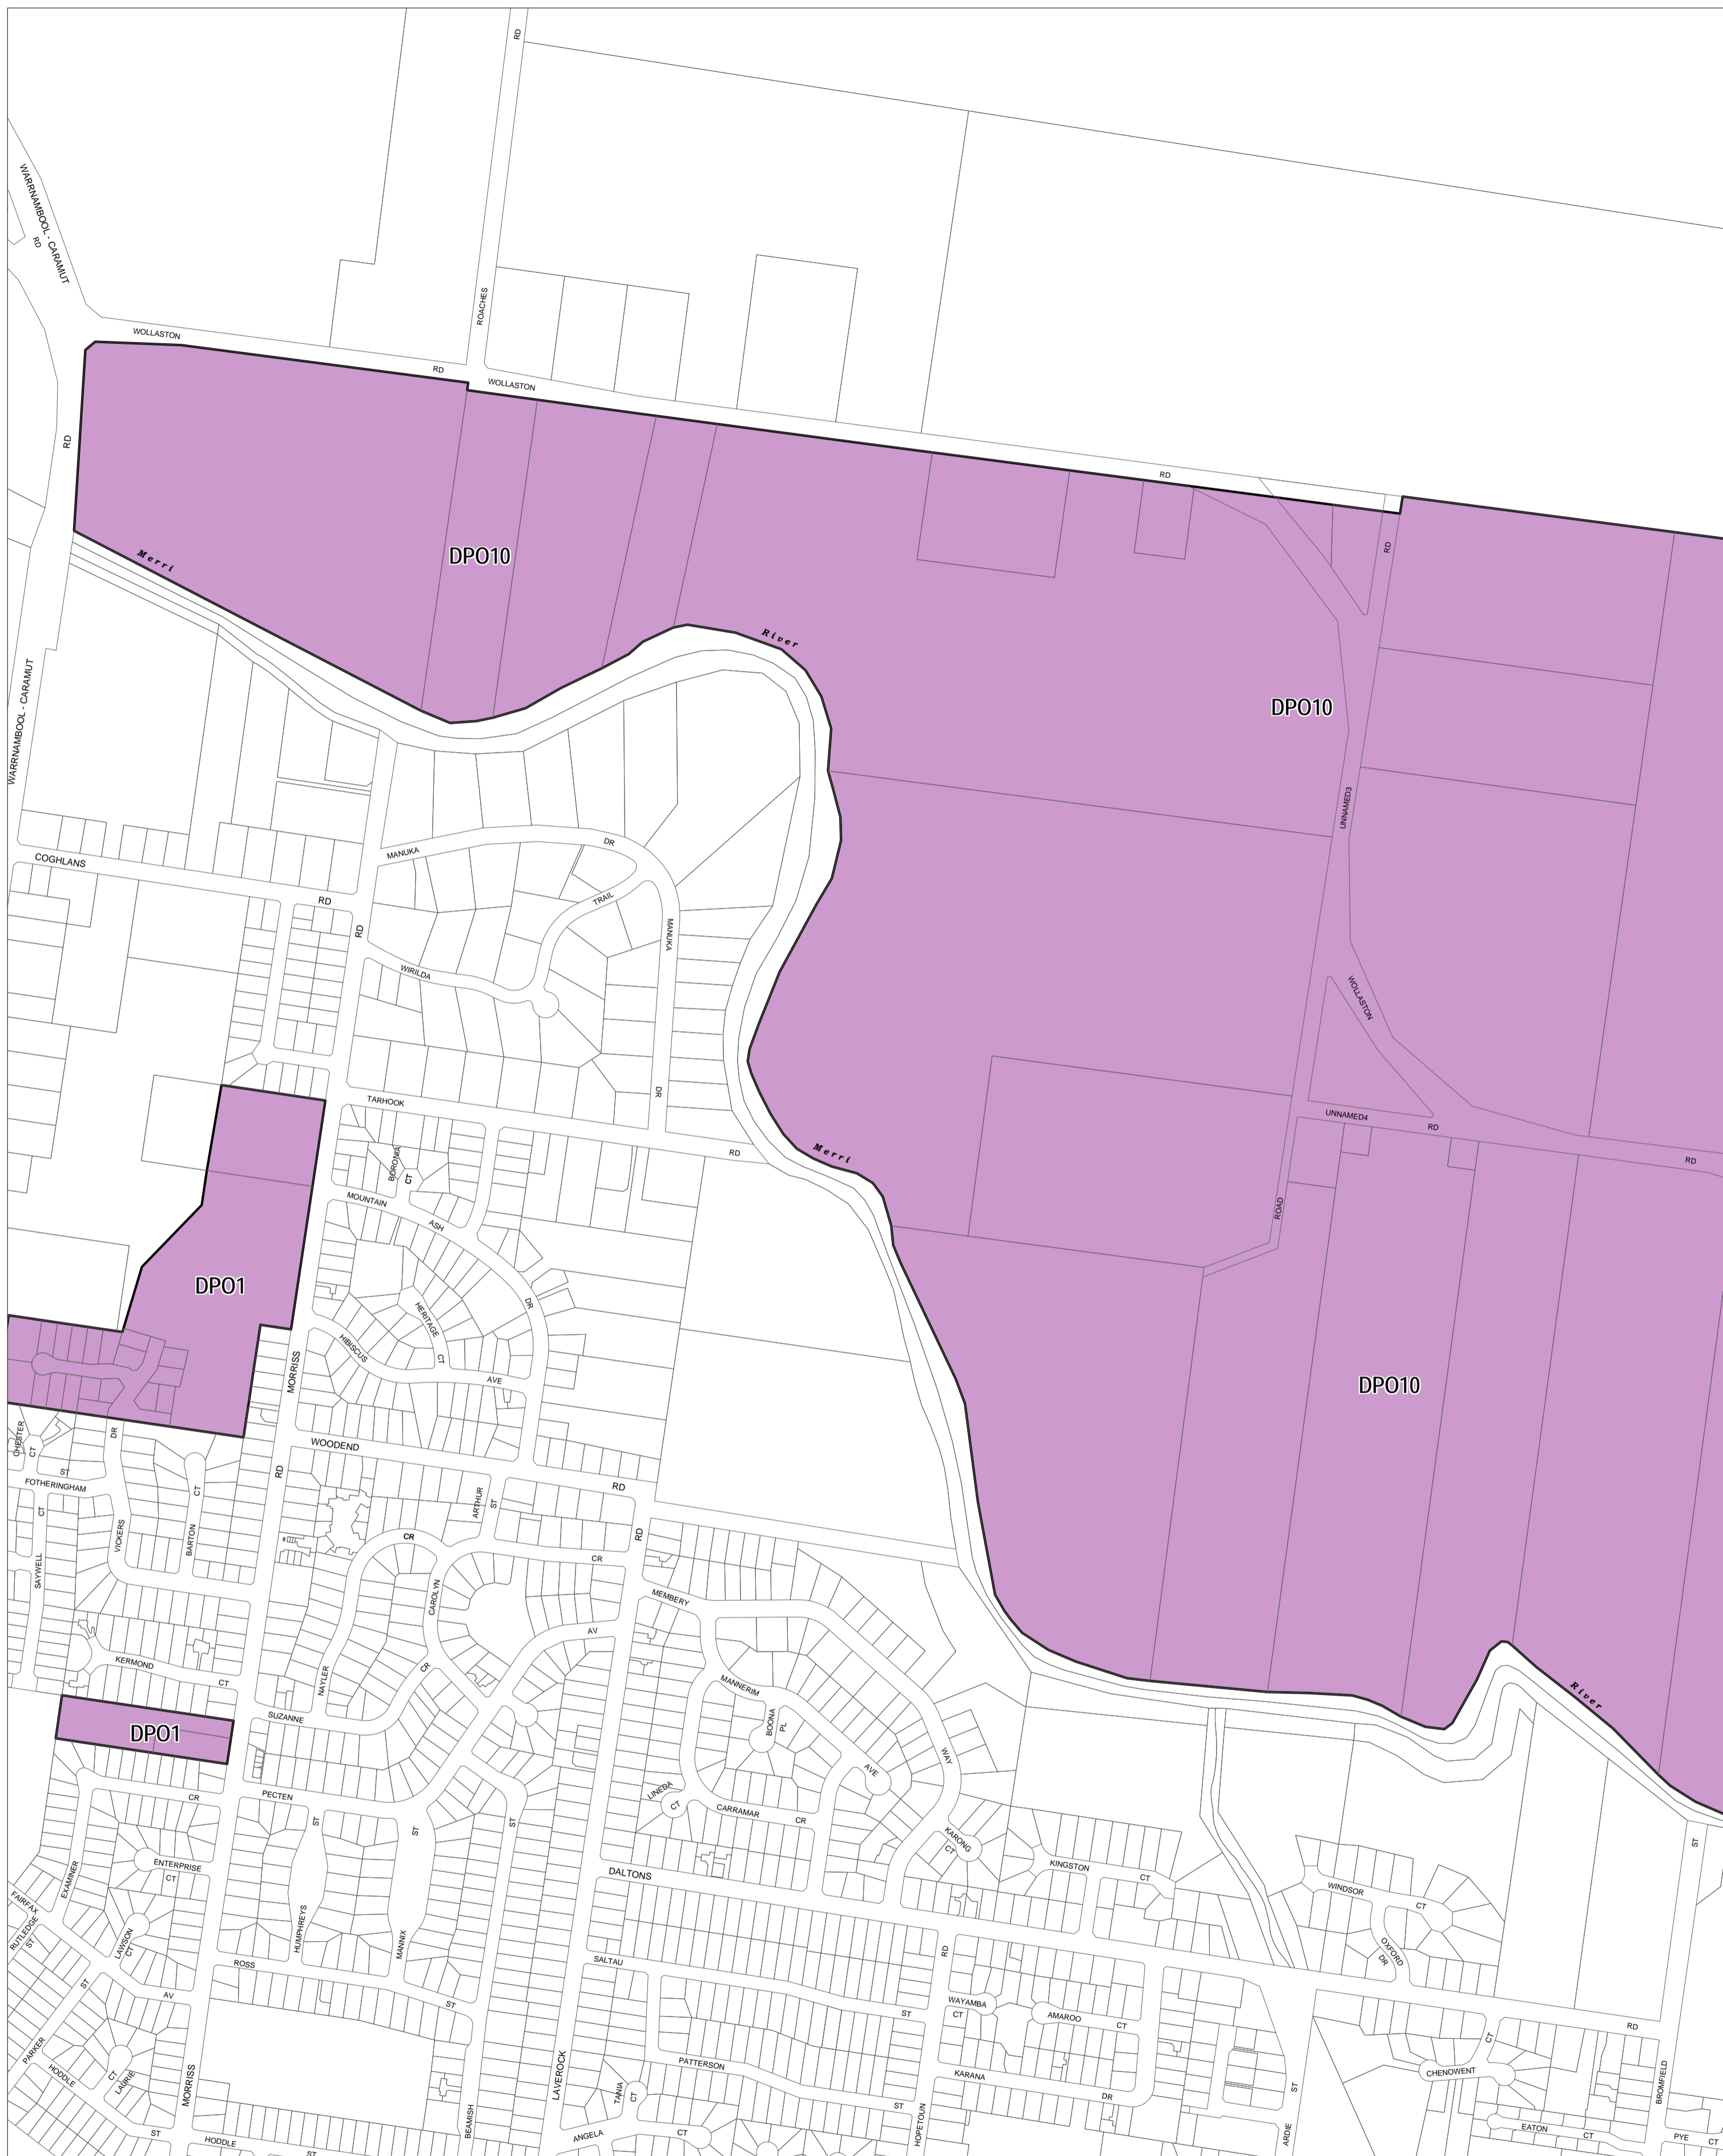

WARRNAMBOOL PLANNING SCHEME - LOCAL PROVISION

Overlays

- DPO1 Development Plan Overlay - Schedule 1
- DPO10 Development Plan Overlay - Schedule 10

100 0 100 200 300 400 500 m

AUSTRALIAN MAP GRID ZONE 54

INDEX TO ADJOINING METRIC SERIES MAP

Printed: 9/12/2014

AMENDMENT C91