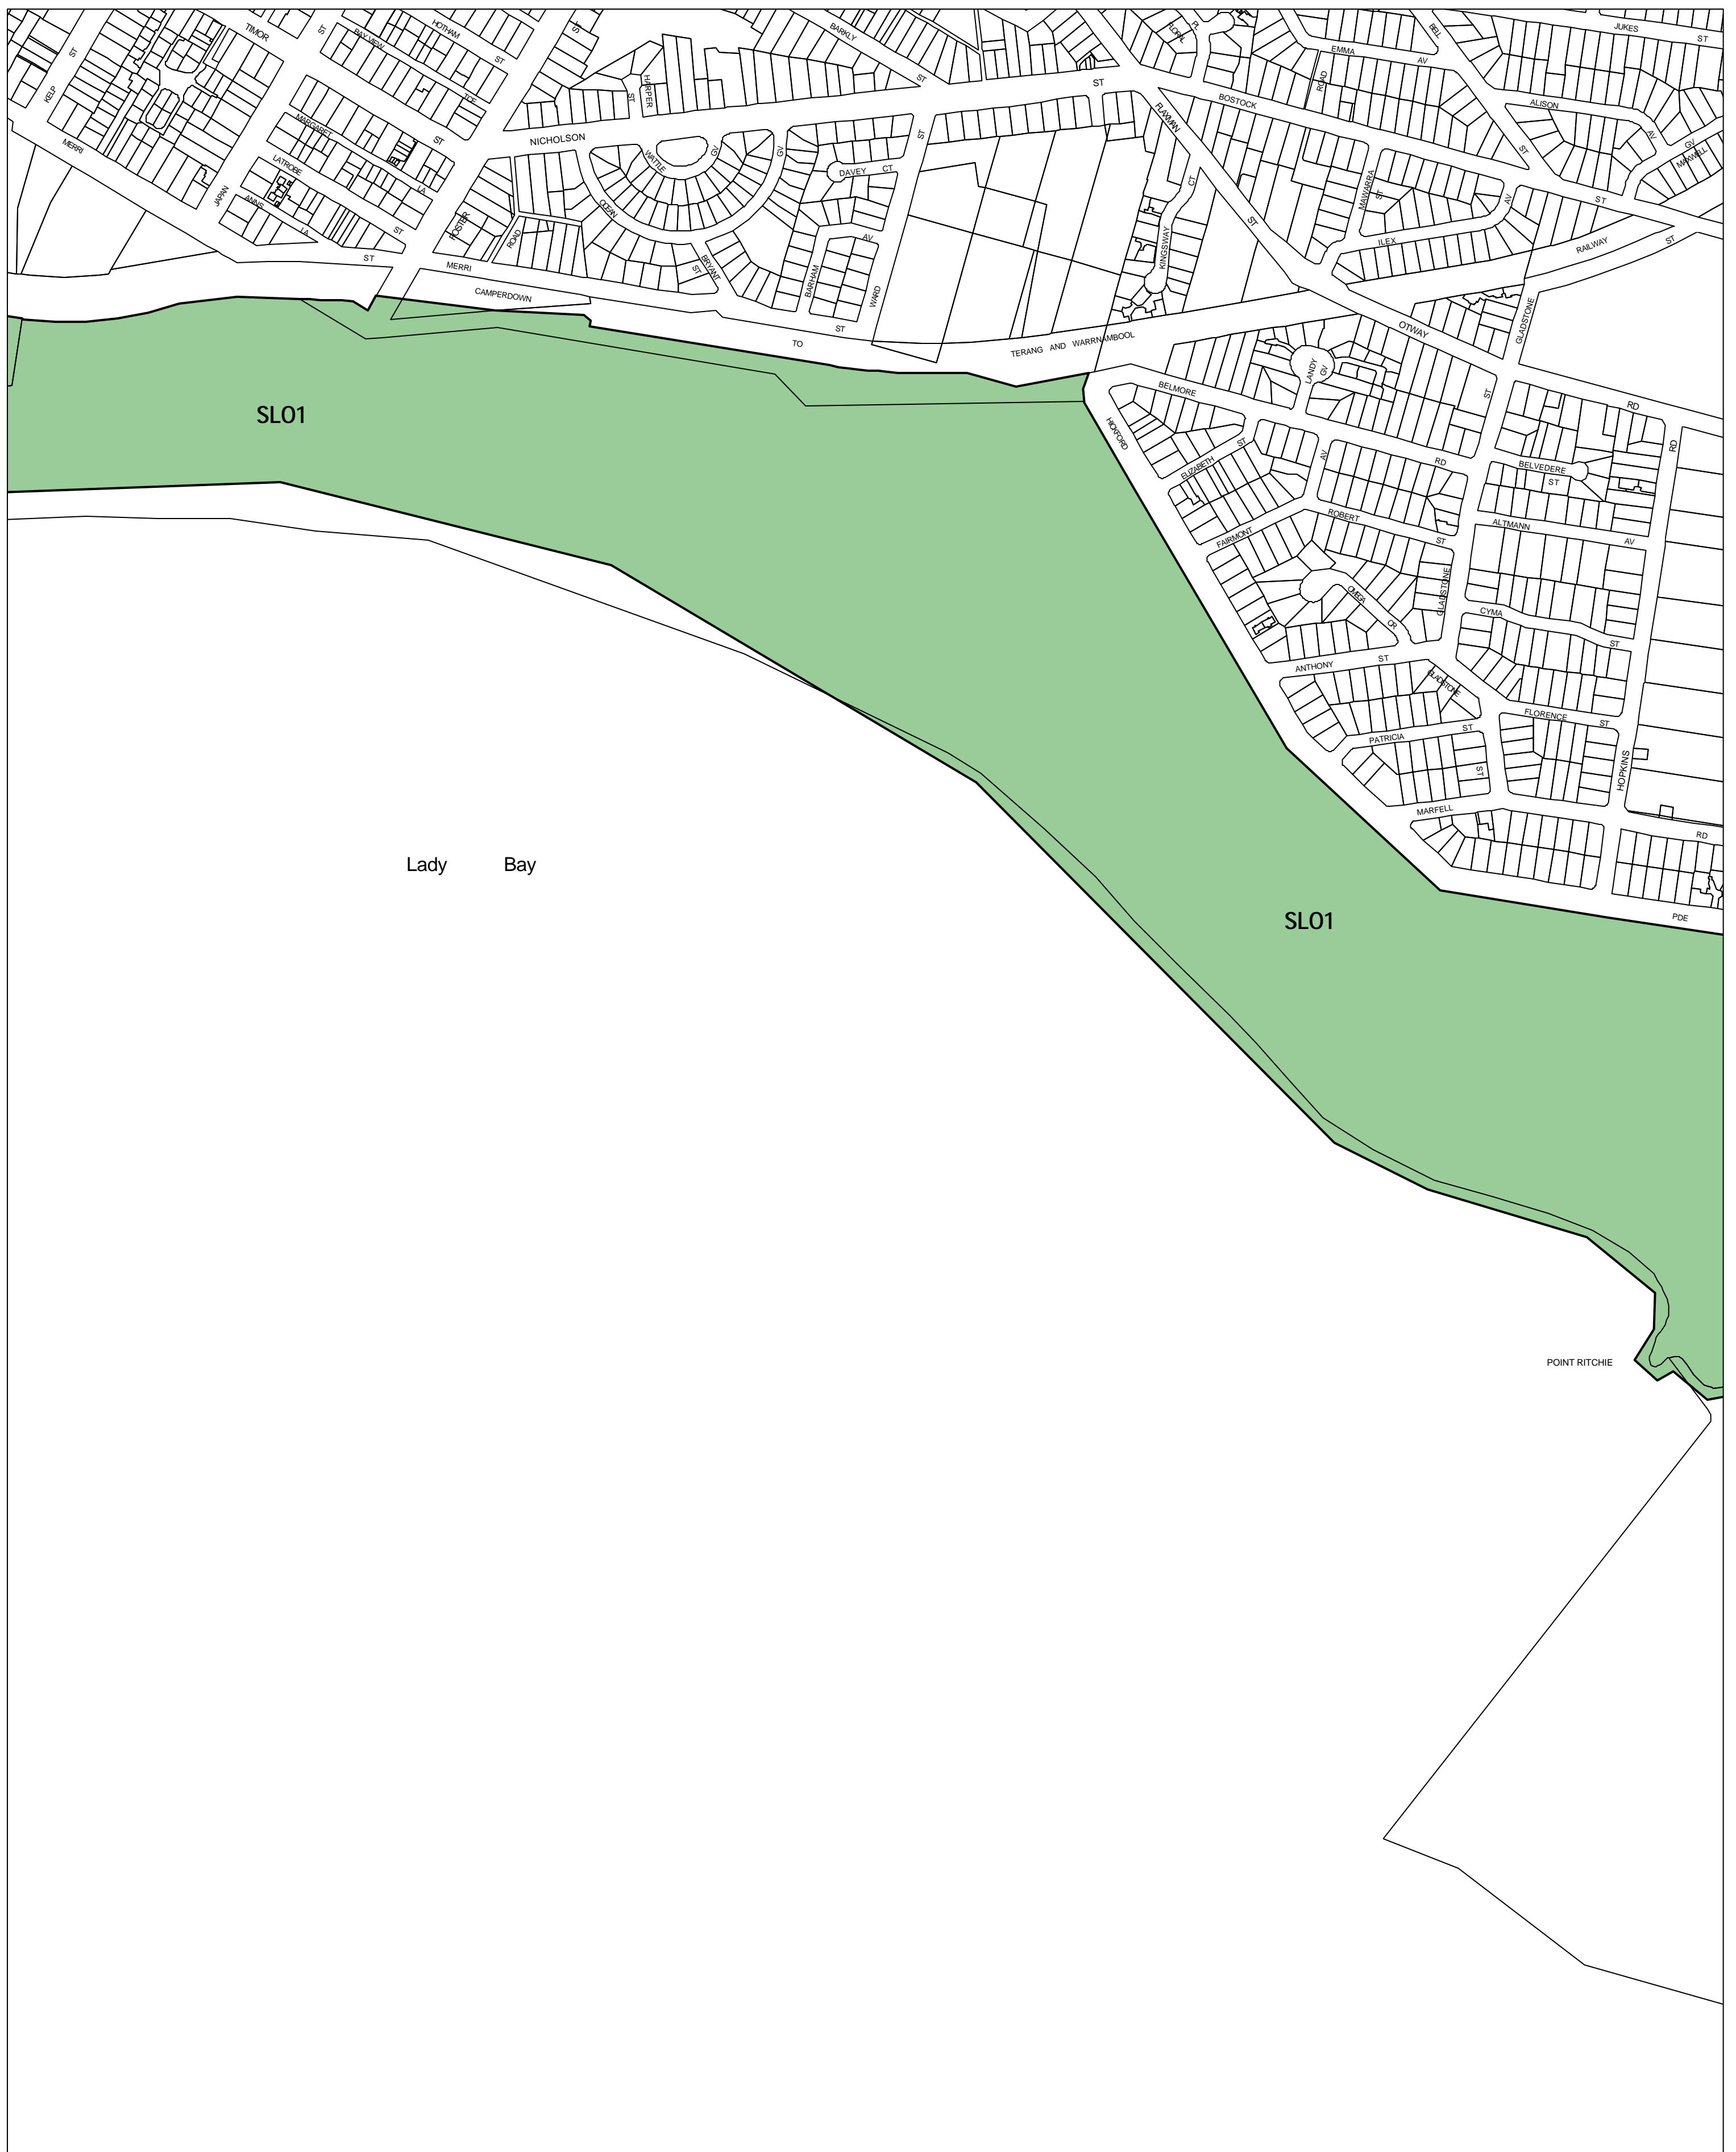

WARRNAMBOOL PLANNING SCHEME - LOCAL PROVISION