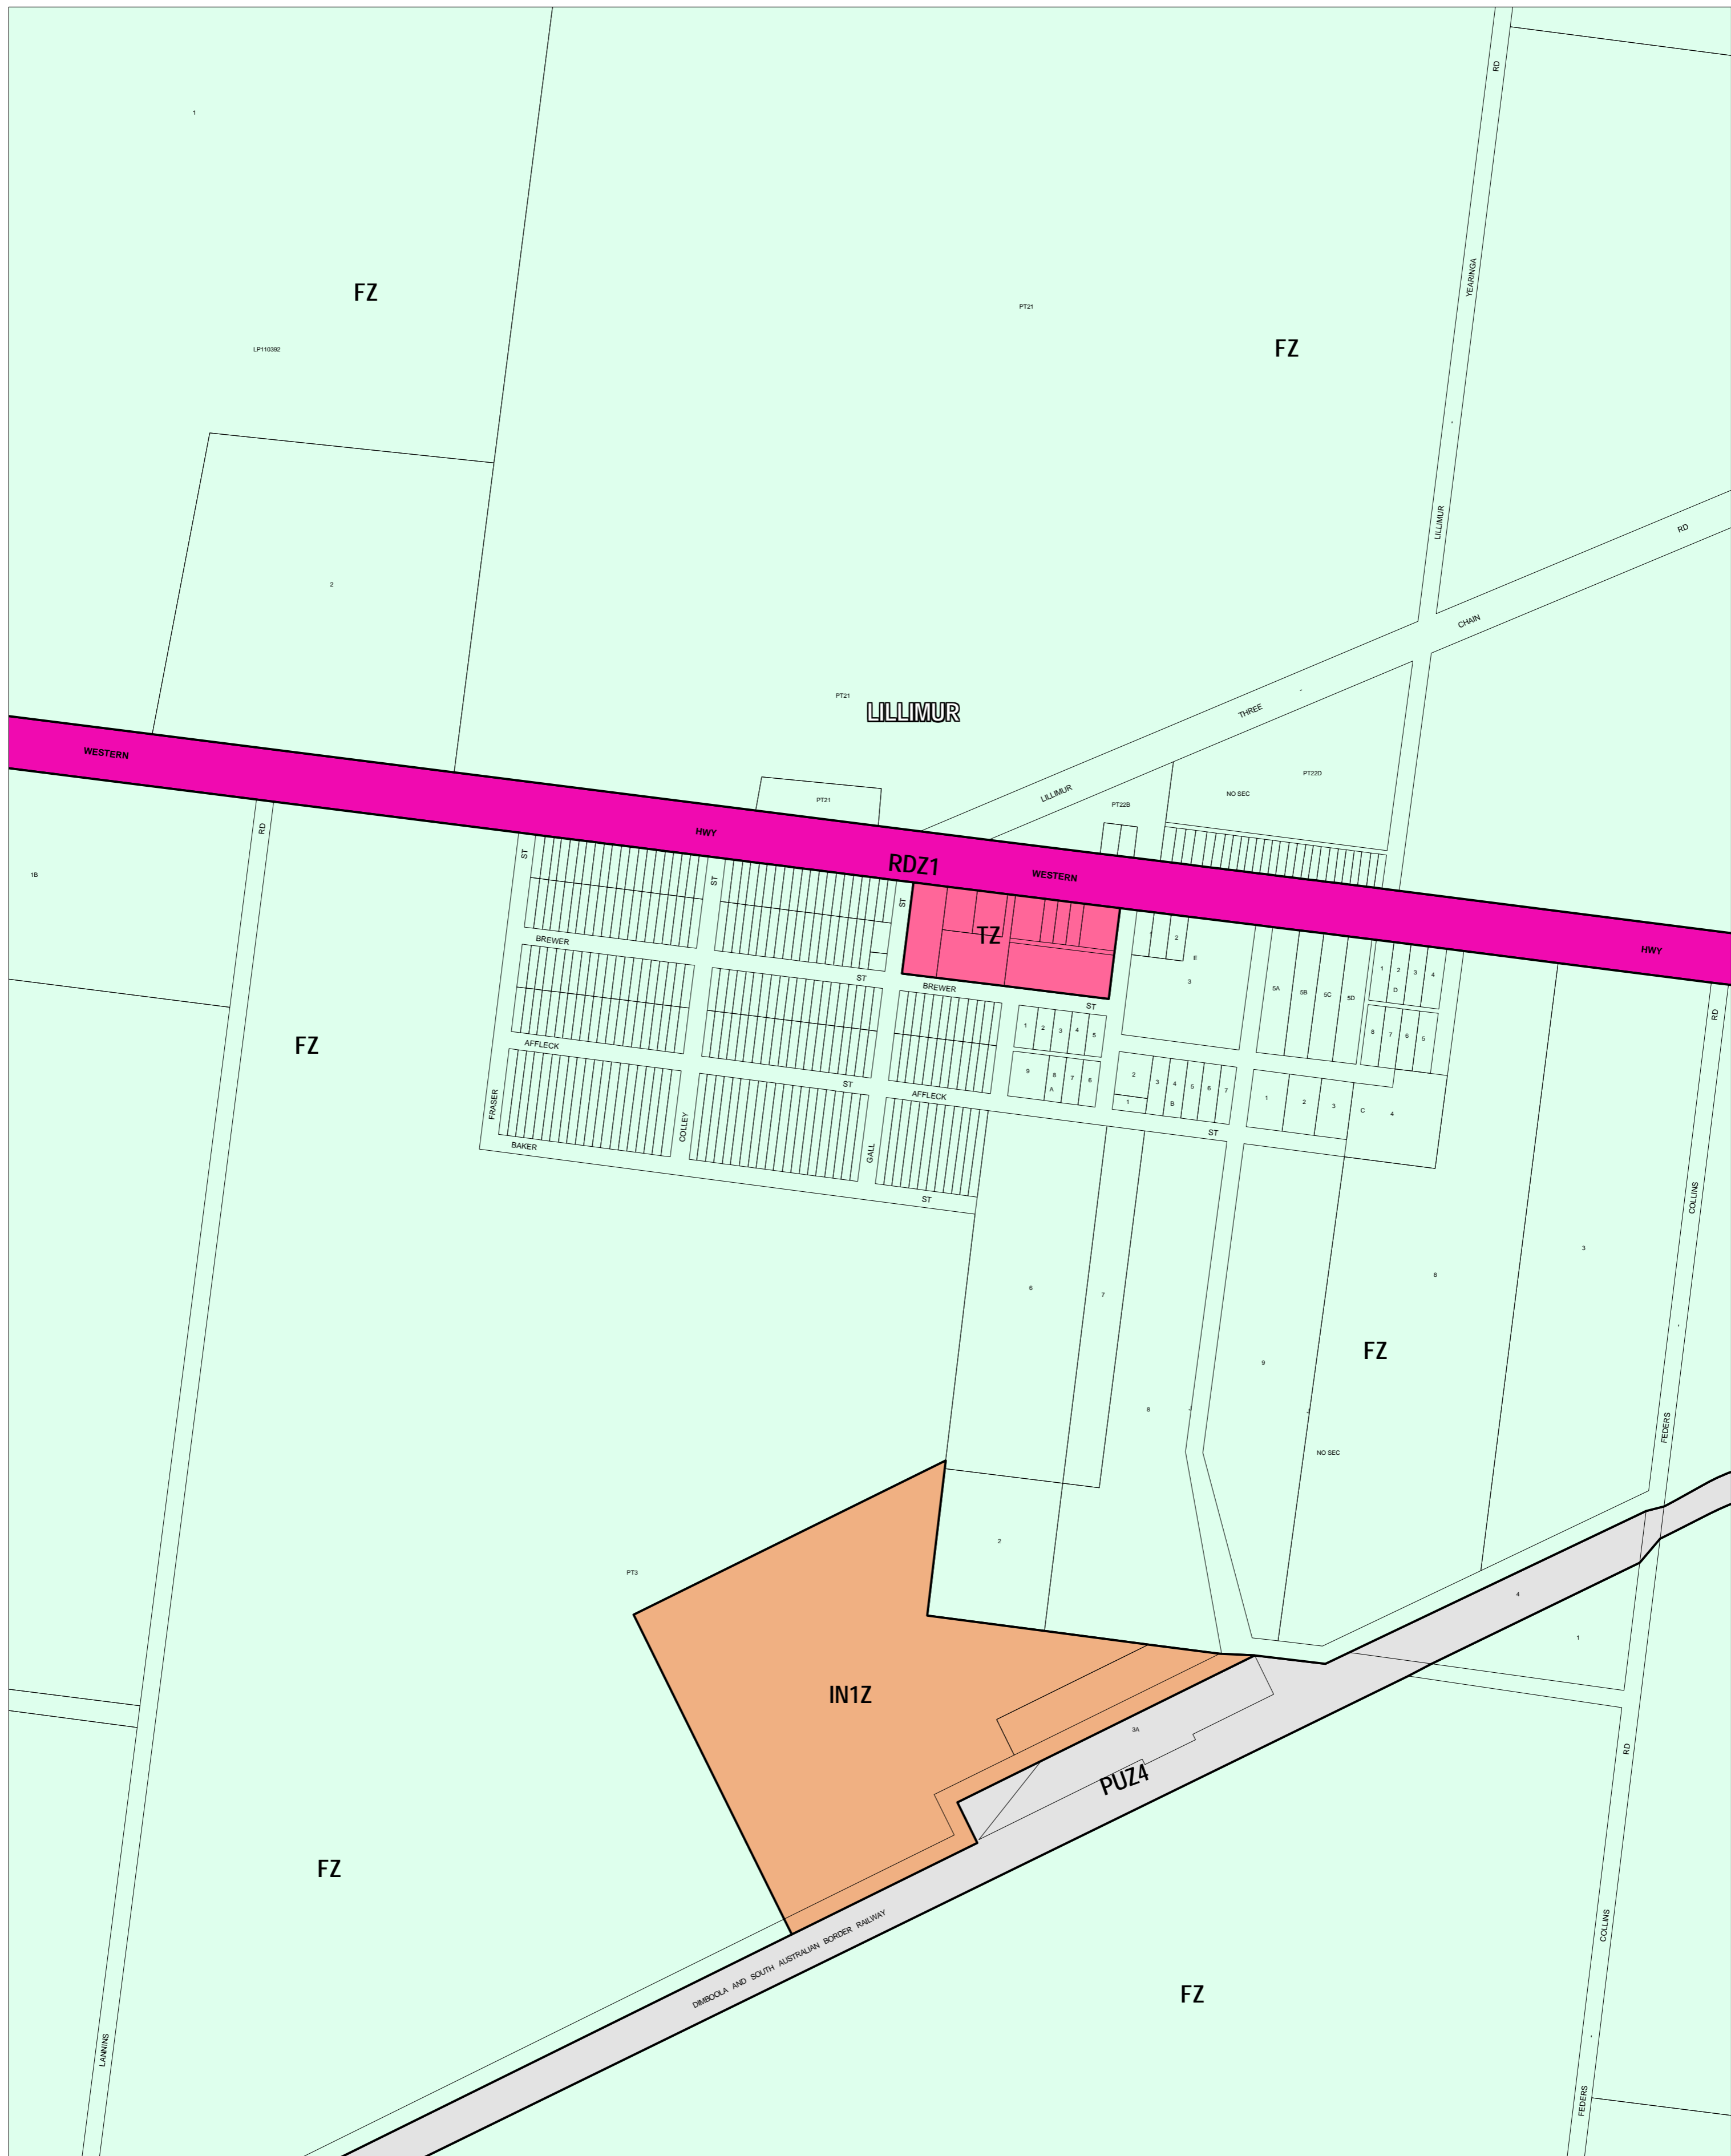

WEST WIMMERA PLANNING SCHEME - LOCAL PROVISION

Industrial	IN1Z Industrial 1 Zone
Public Land	PUZ4 Public Use Zone Transport
	RDZ1 Road Zone Category 1
Residential	TZ Township Zone
Rural	FZ Farming Zone

INDEX TO ADJOINING METRIC SERIES MAP

Printed: 11/9/2006

AMENDMENT C10