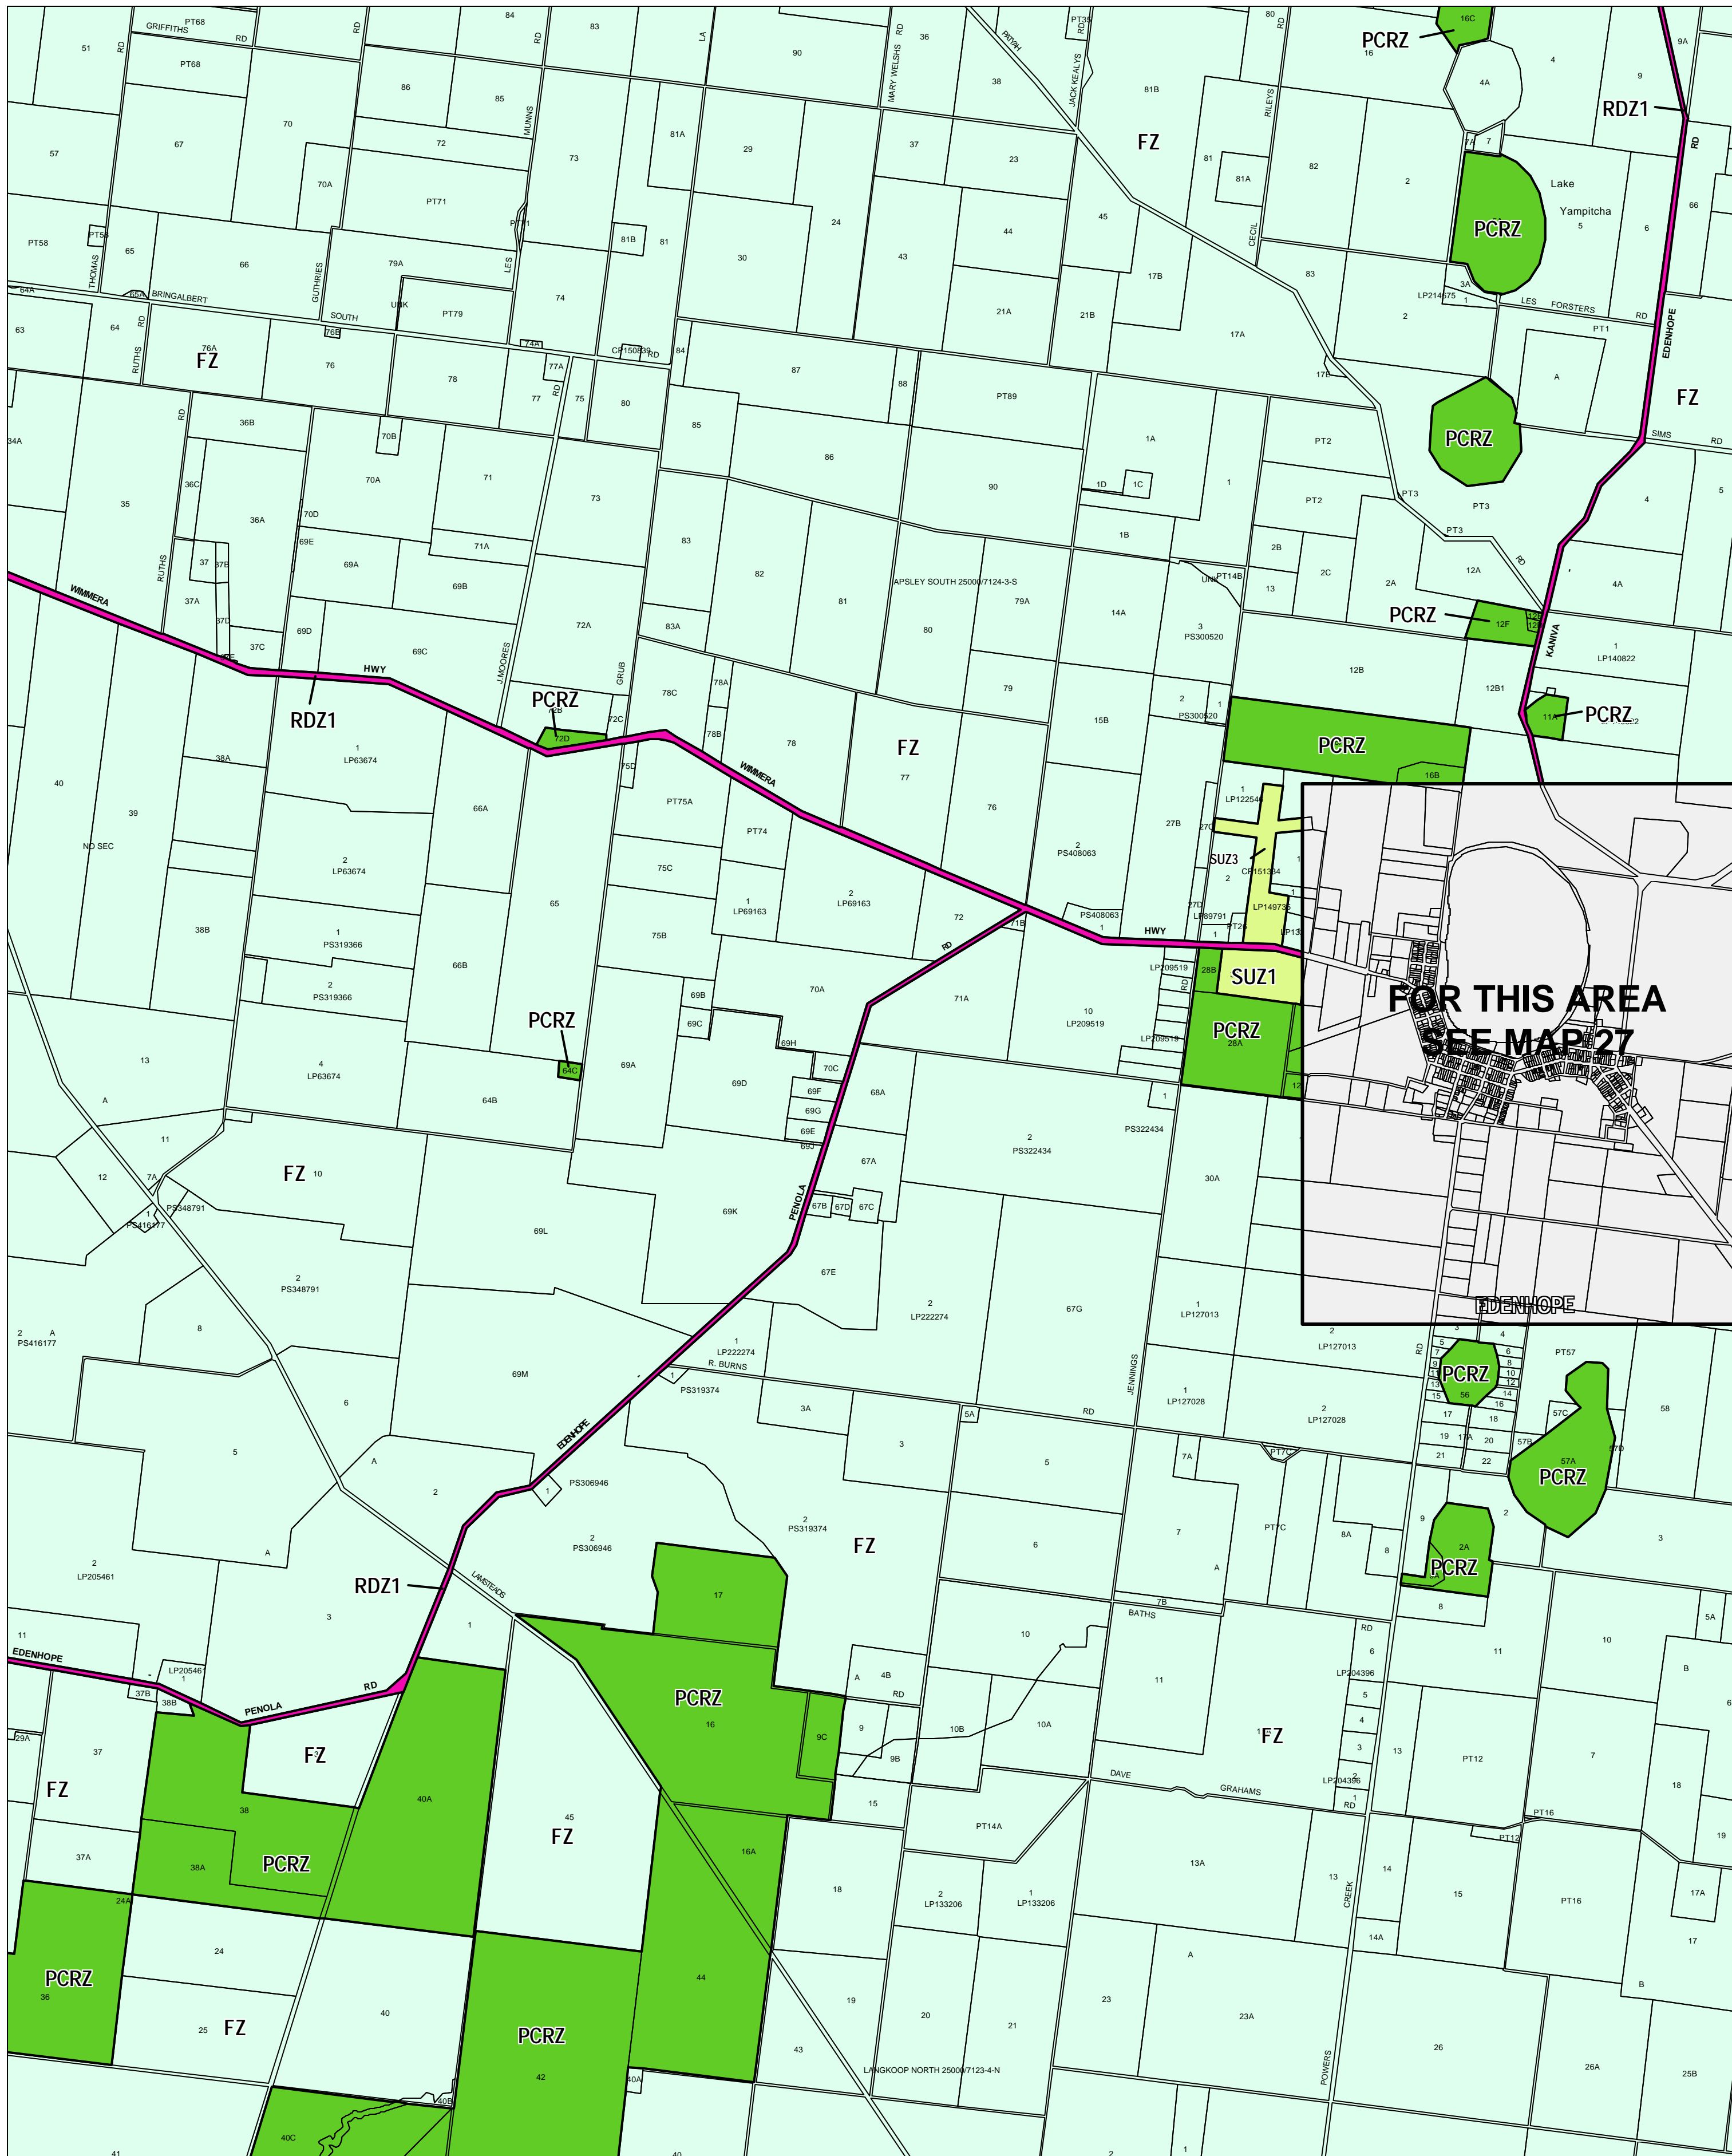

WEST WIMMERA PLANNING SCHEME - LOCAL PROVISION

This publication is copyright. No part may be reproduced by any process except in accordance with the provisions of the Copyright Act 1968 of the State of Victoria. This map should be read in conjunction with additional Planning Overlay Maps (if applicable) as indicated on the INDEX TO MAPS.

Public Land
 PCRZ Public Conservation and Resource Zone

Road Zone - Category 1
 RDZ1 Road Zone - Category 1

Rural
 FZ Farming Zone

Special Purpose
 SUZ1 Special Use Zone - Schedule 1
 SUZ3 Special Use Zone - Schedule 3

Printed: 18/9/2008

AMENDMENT C13

ZONES

MAP No 26