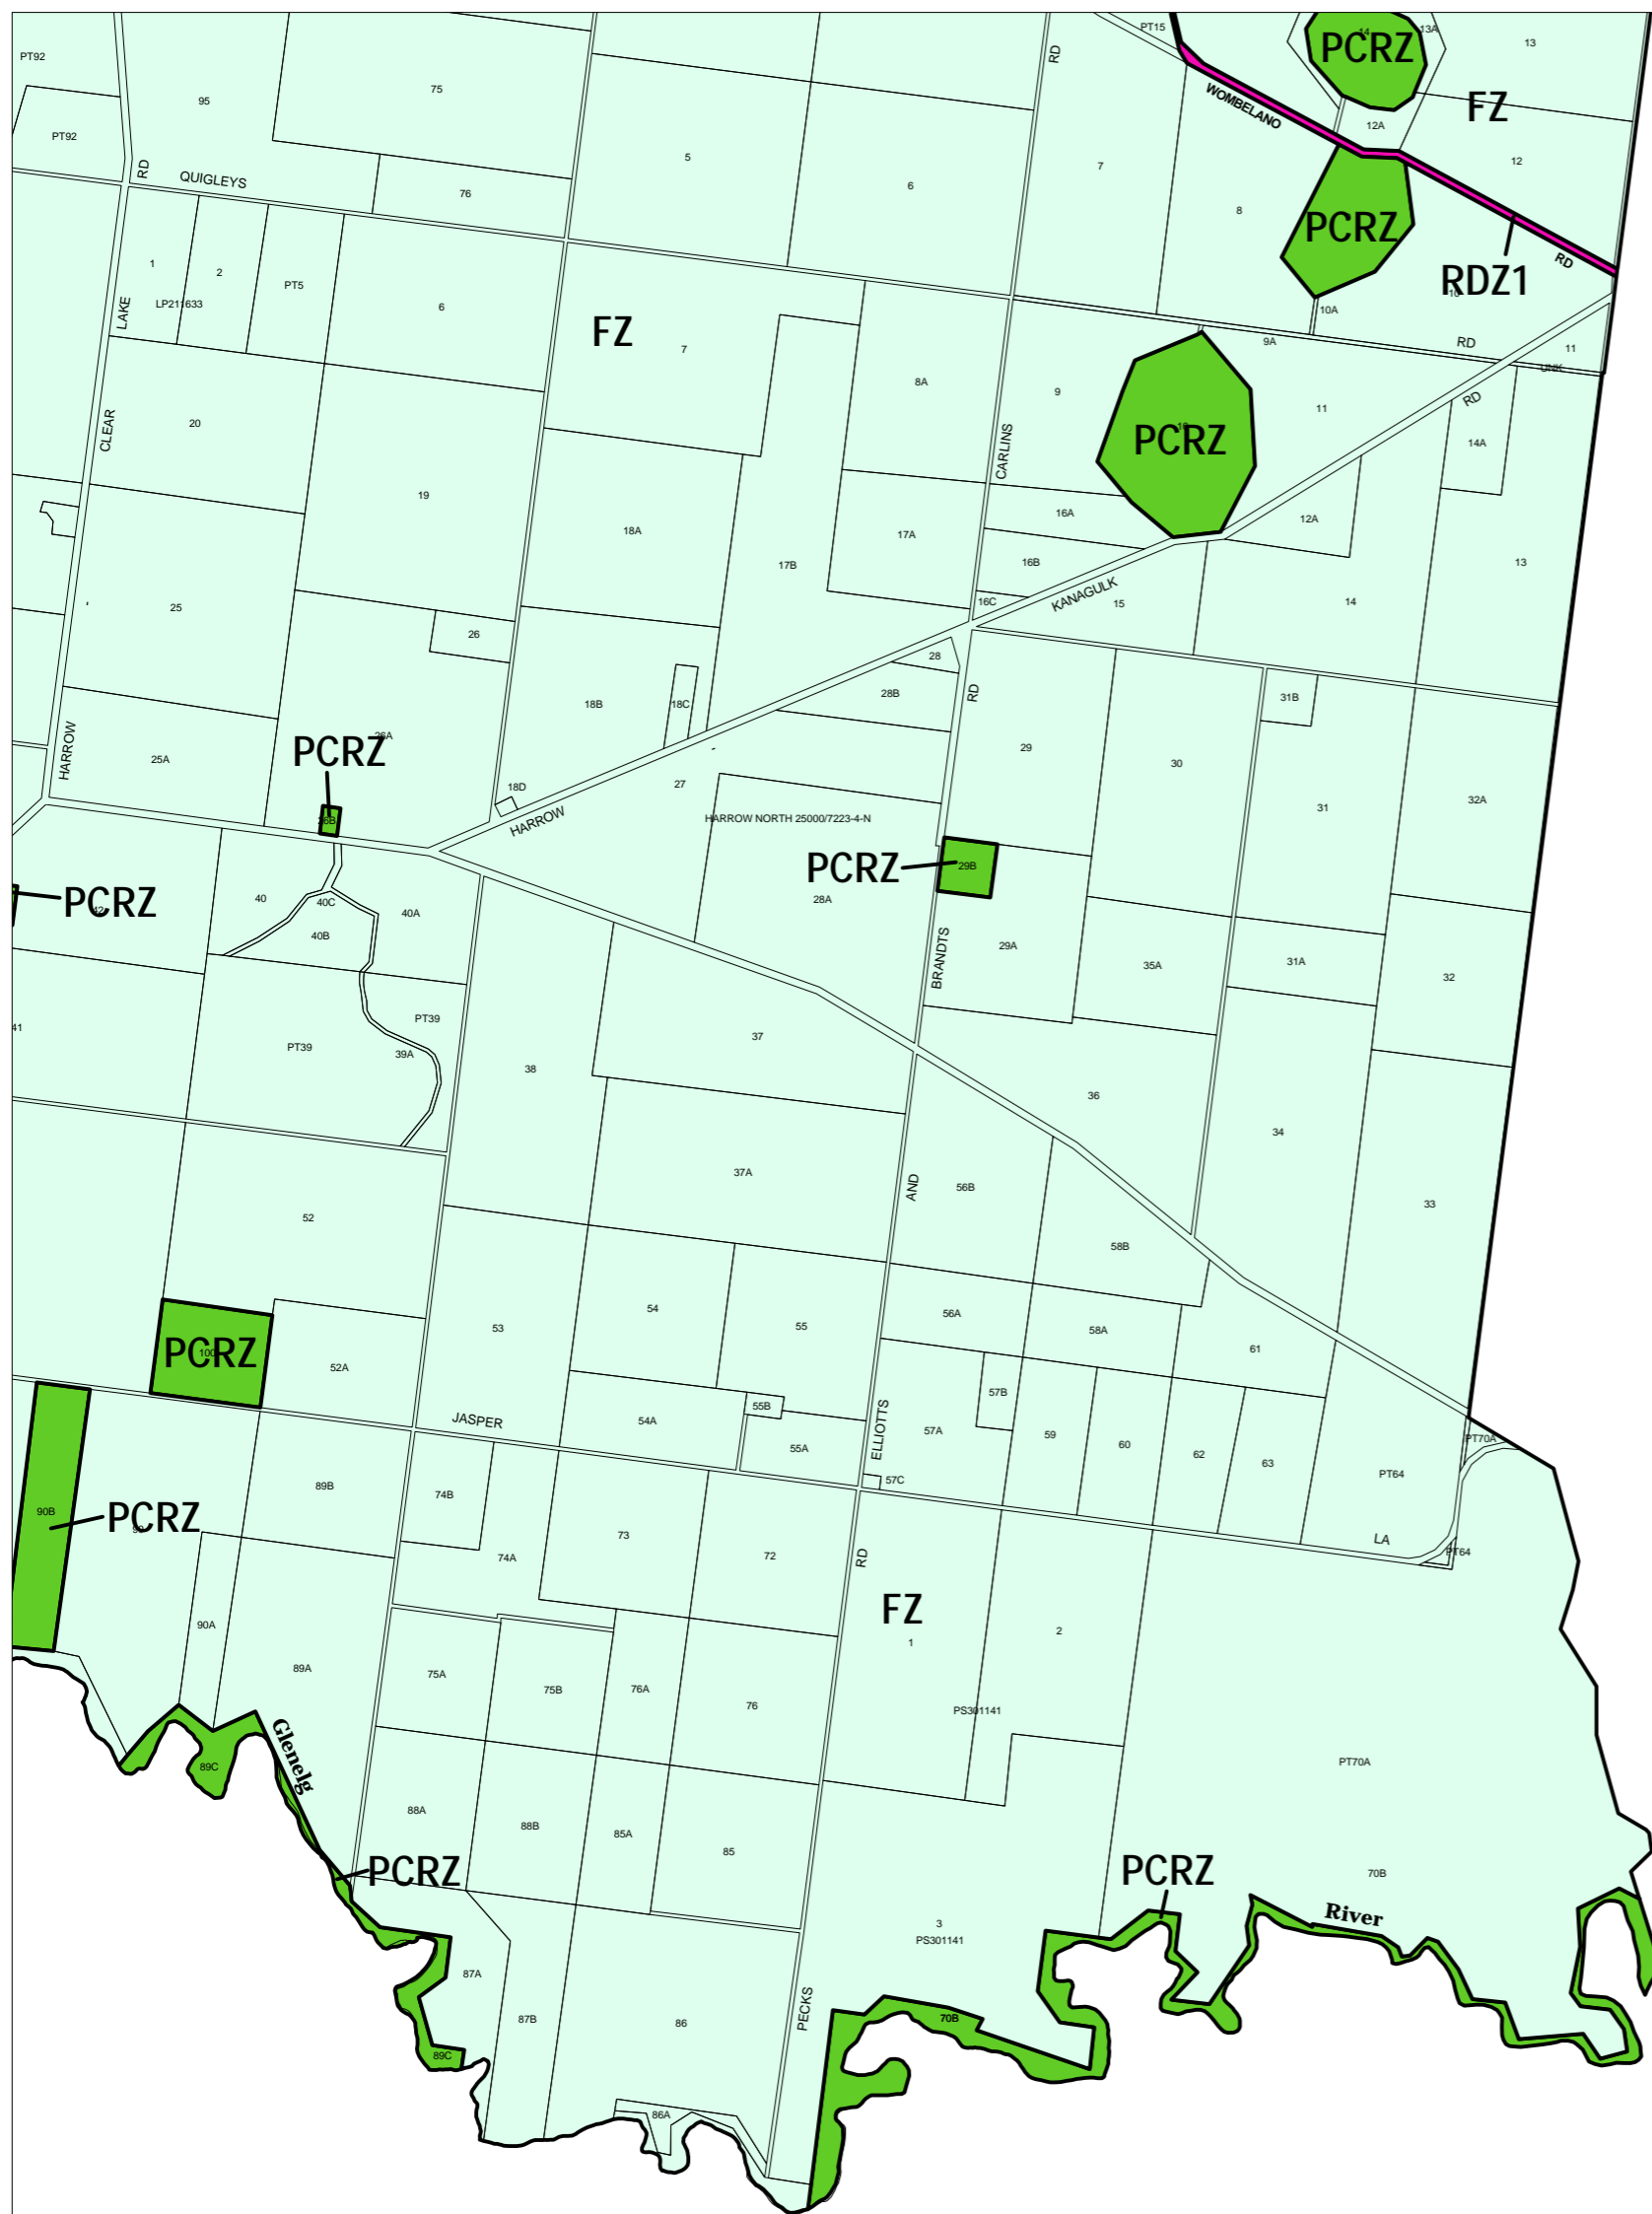

WEST WIMMERA PLANNING SCHEME - LOCAL PROVISION

Public Land	
	Public Conservation And Resource Zone
	Road Zone Category 1
Rural	
	Farming Zone

INDEX TO ADJOINING METRIC SERIES MAP

Printed: 11/9/2006

AMENDMENT C10