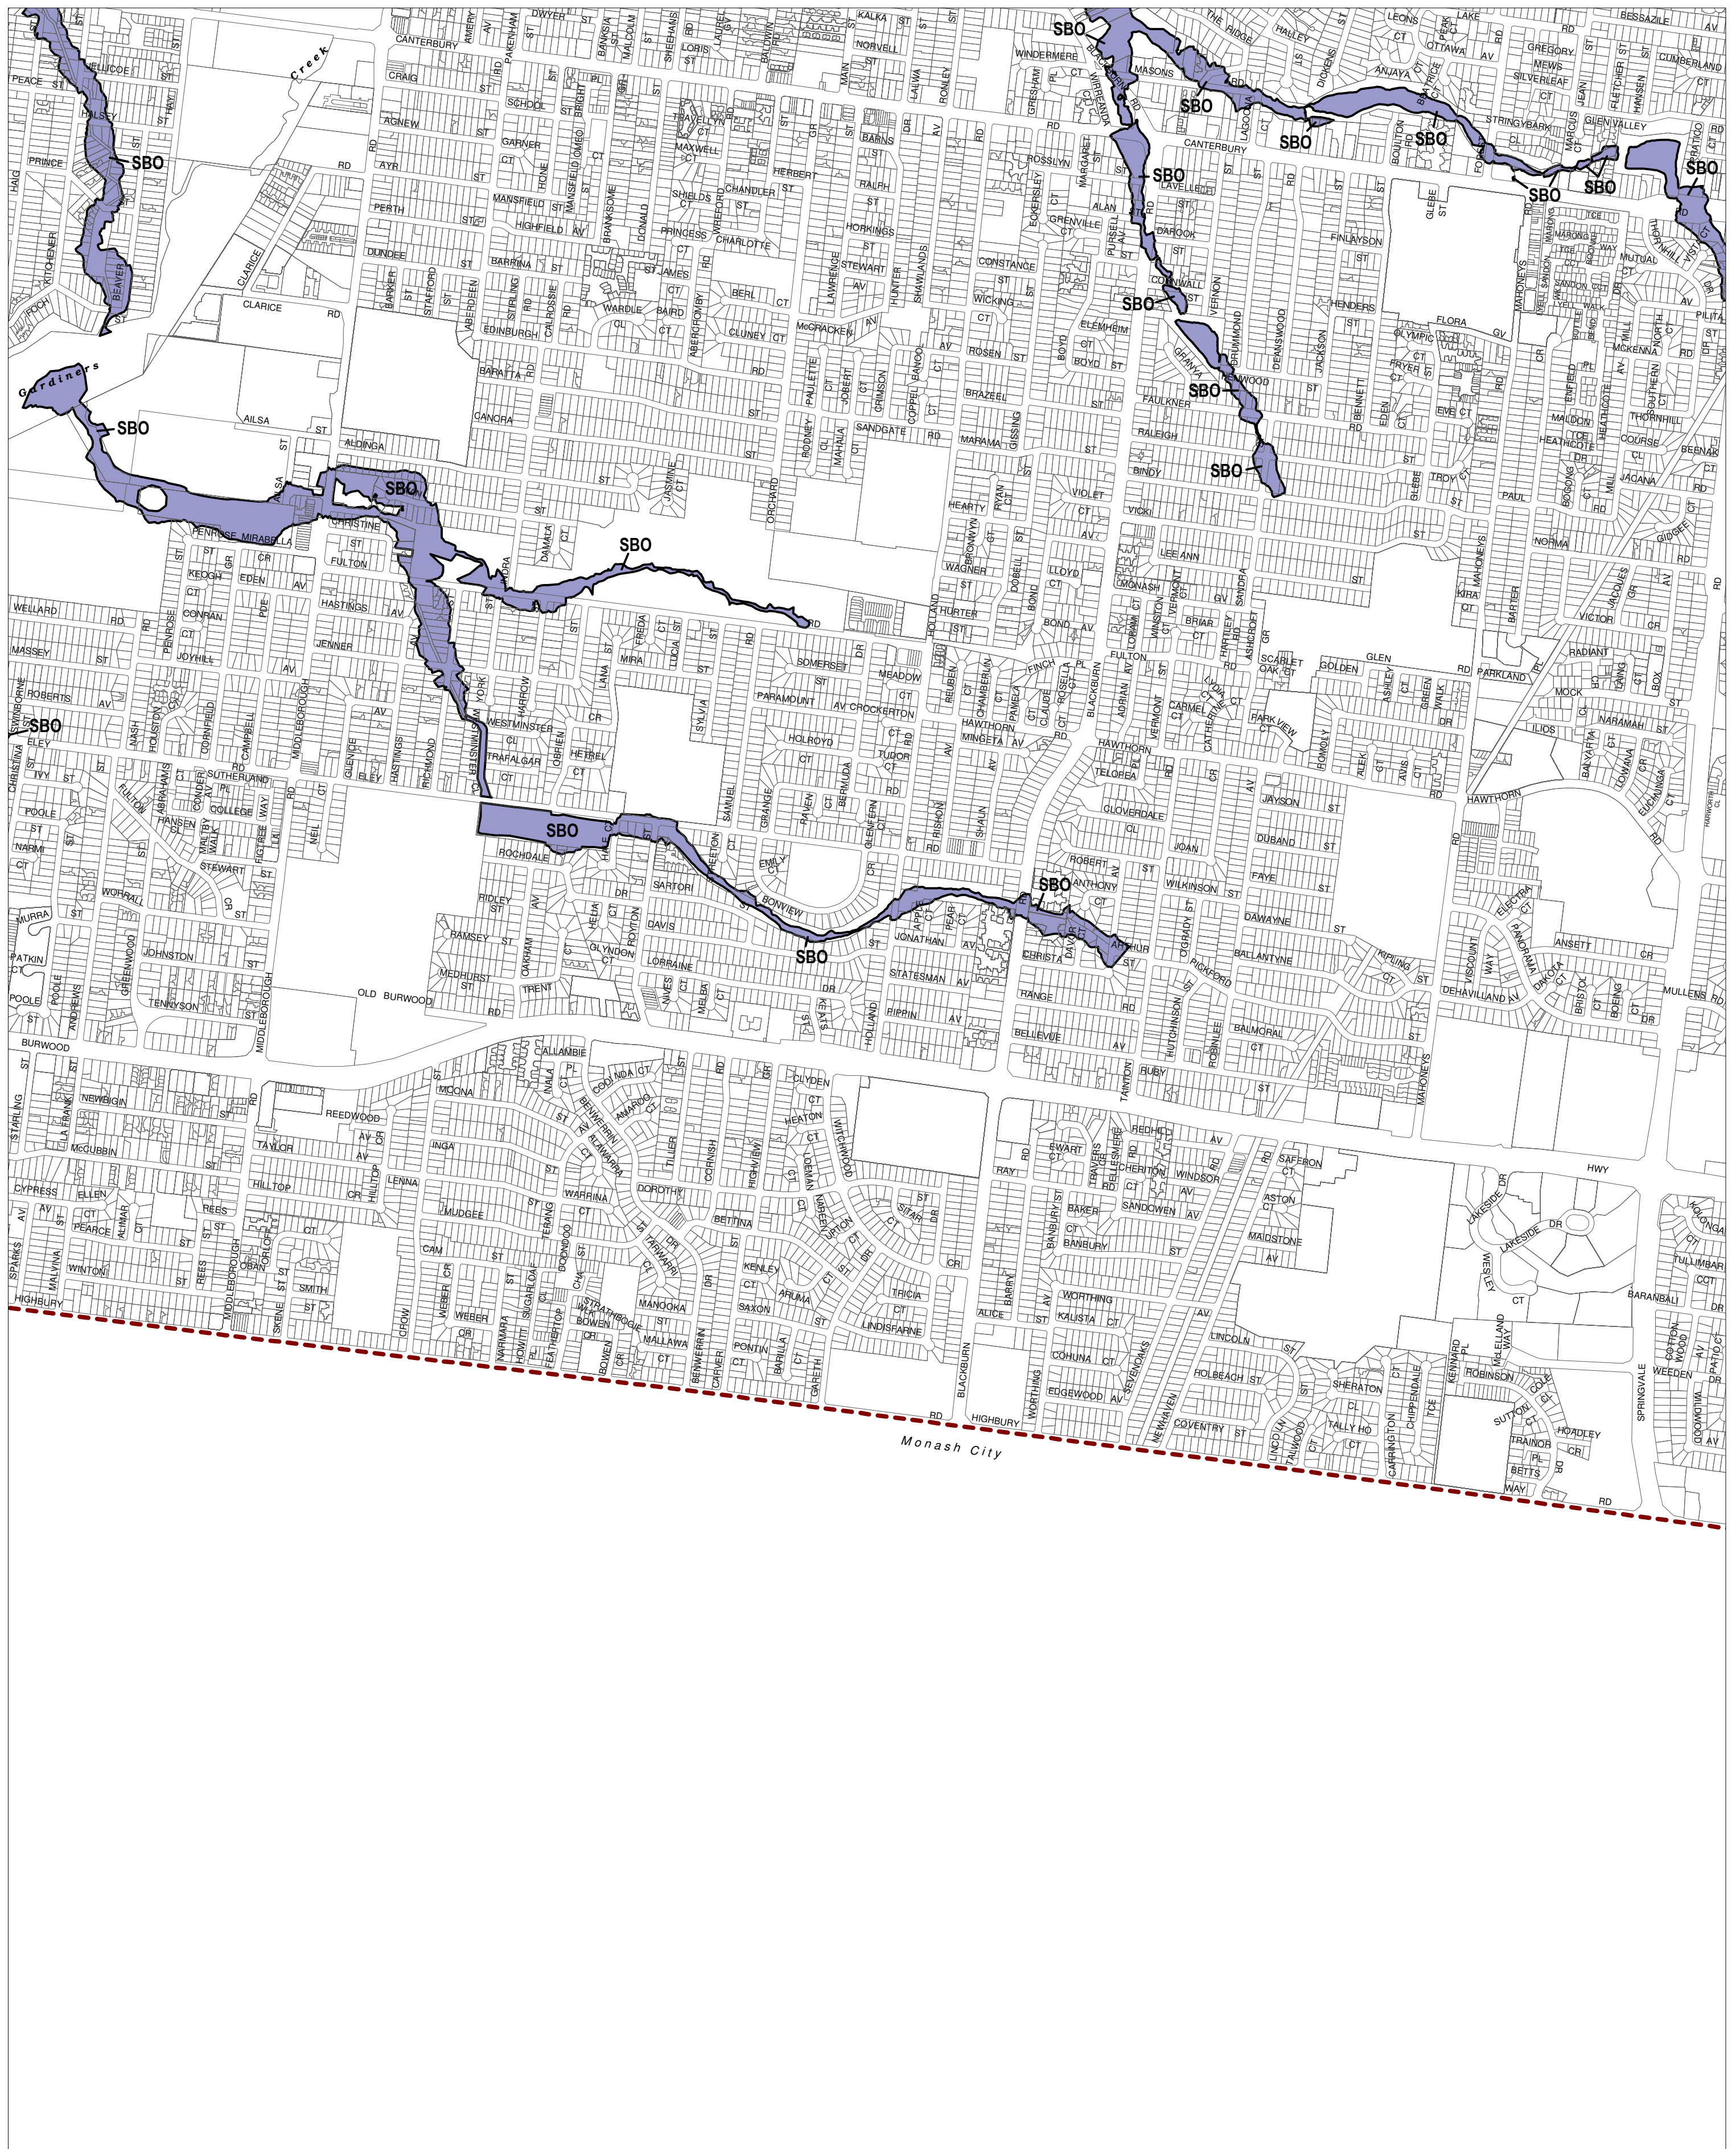

WHITEHORSE PLANNING SCHEME - LOCAL PROVISION

Overlays
SBO Special Building Overlay